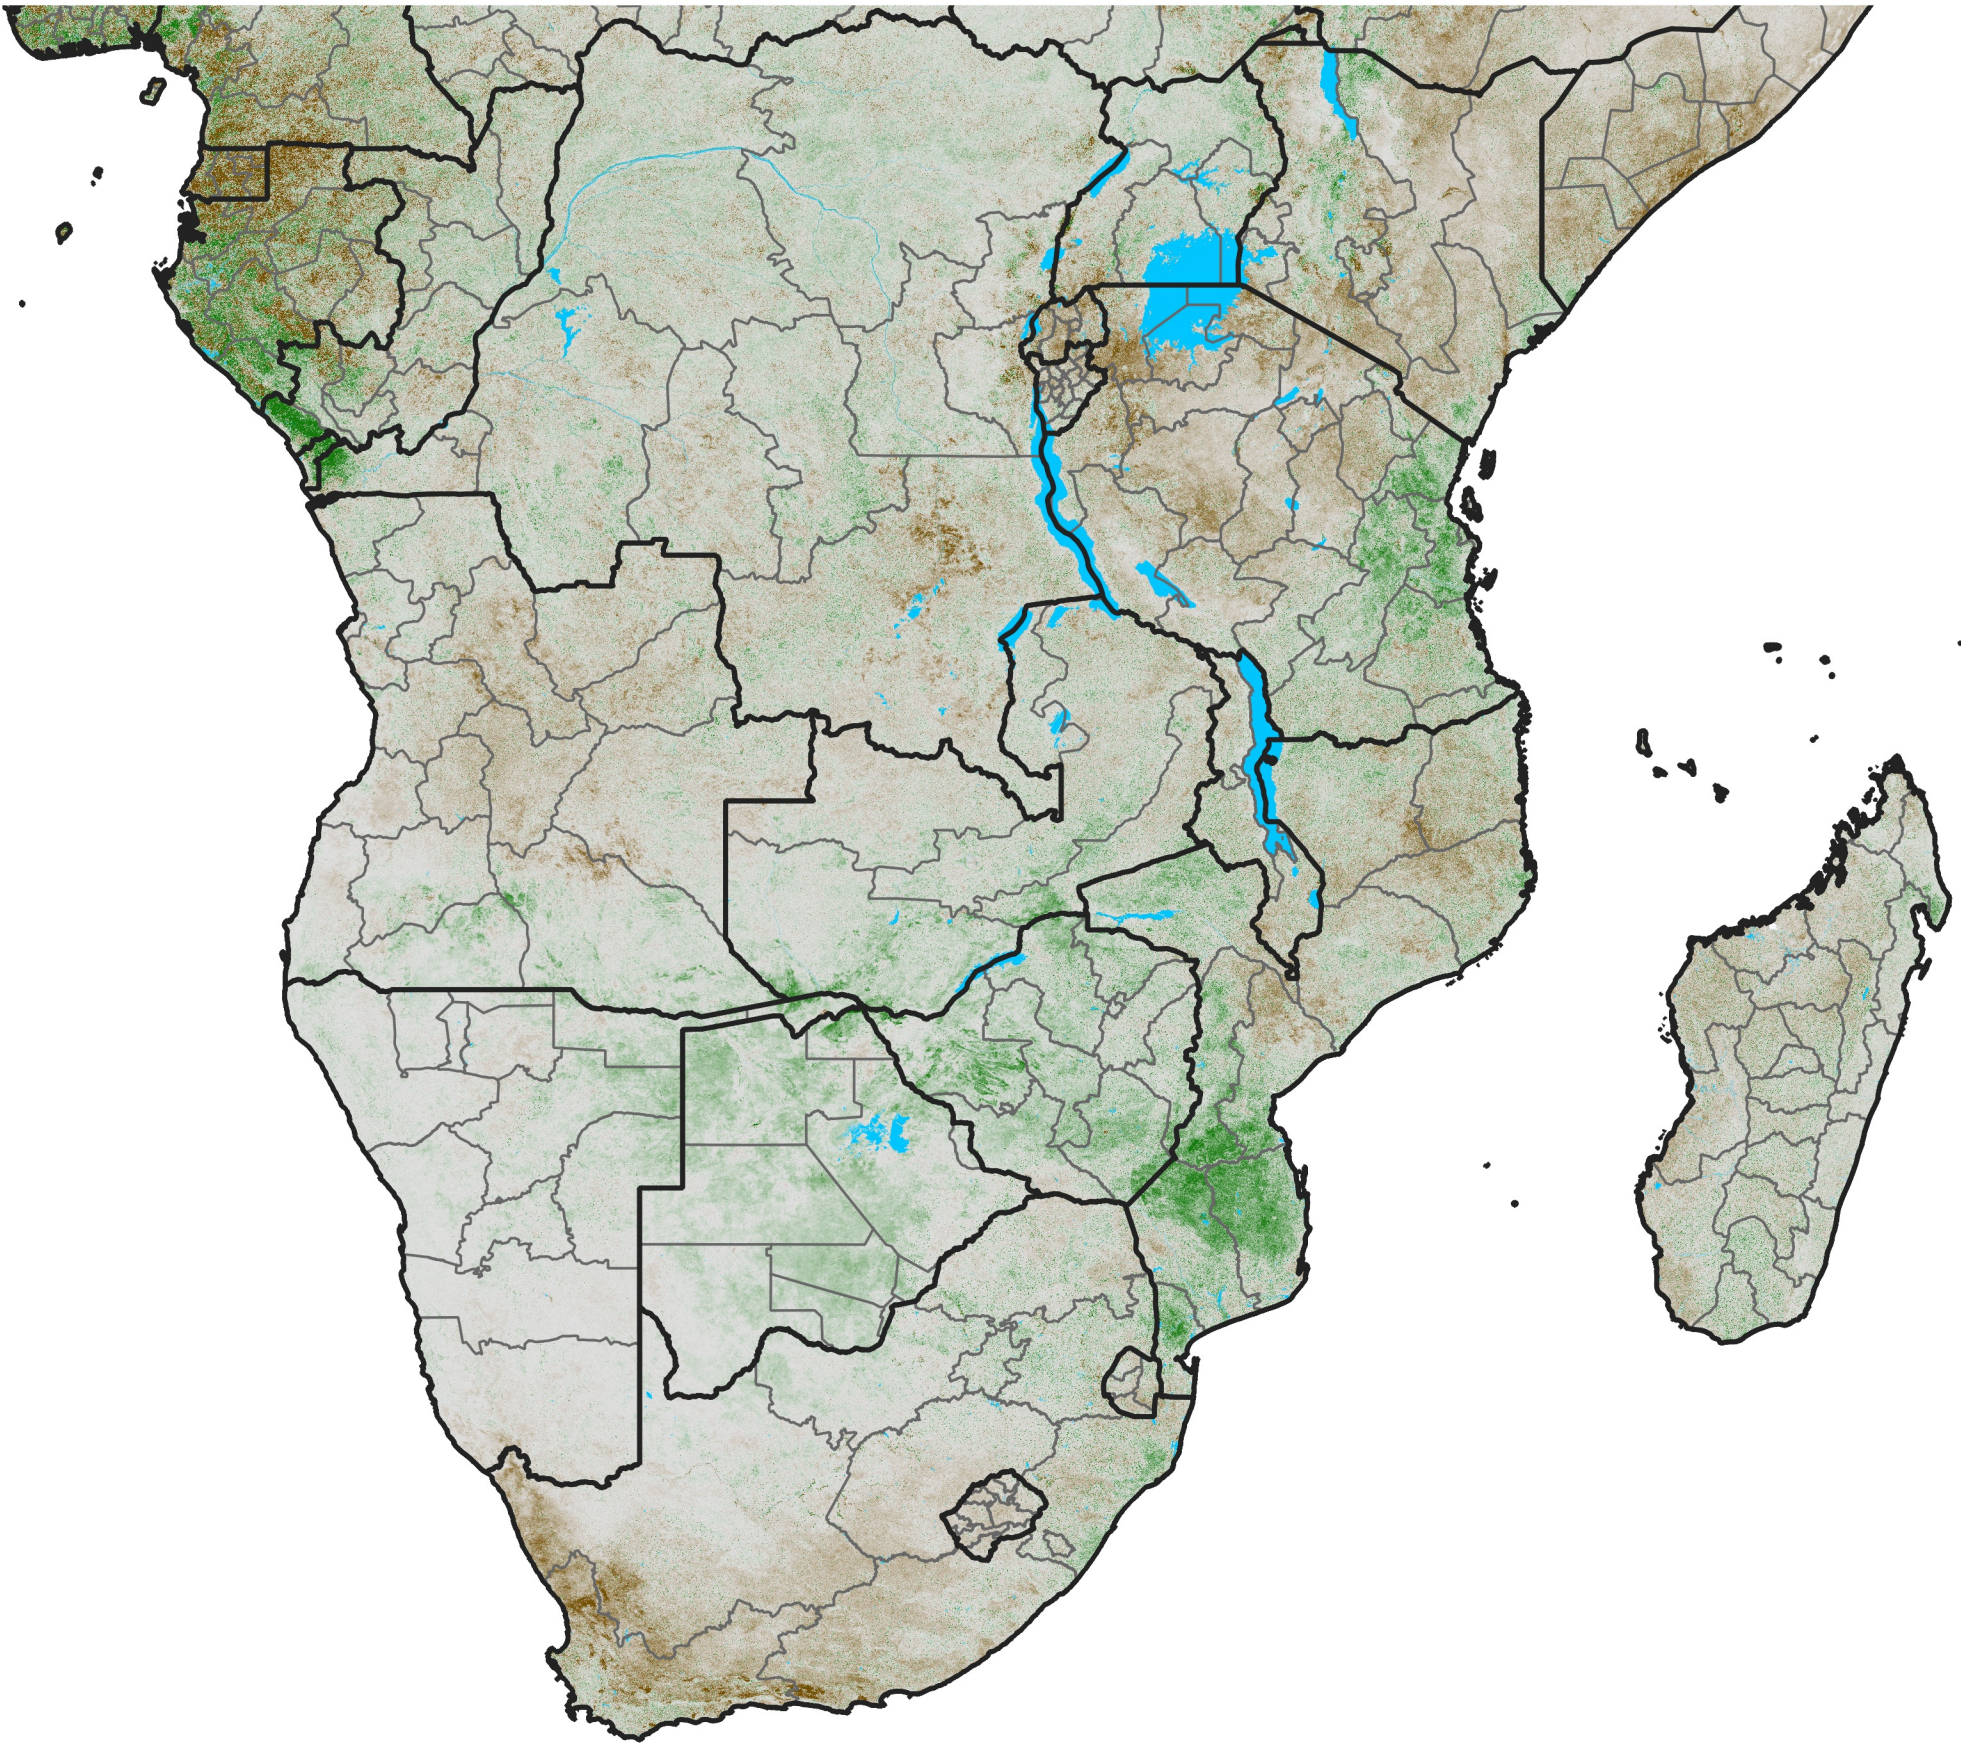

# Southern Africa

## NDVI Anomaly

2017 minus Mean (2012 - 2021)

Period 49 / Aug 26 - Sep 05, 2017

### NDVI Anomaly

< -0.3   -0.2   -0.1   -0.05   0.05   0.1   0.2   >0.3

Negative

No Difference

Positive