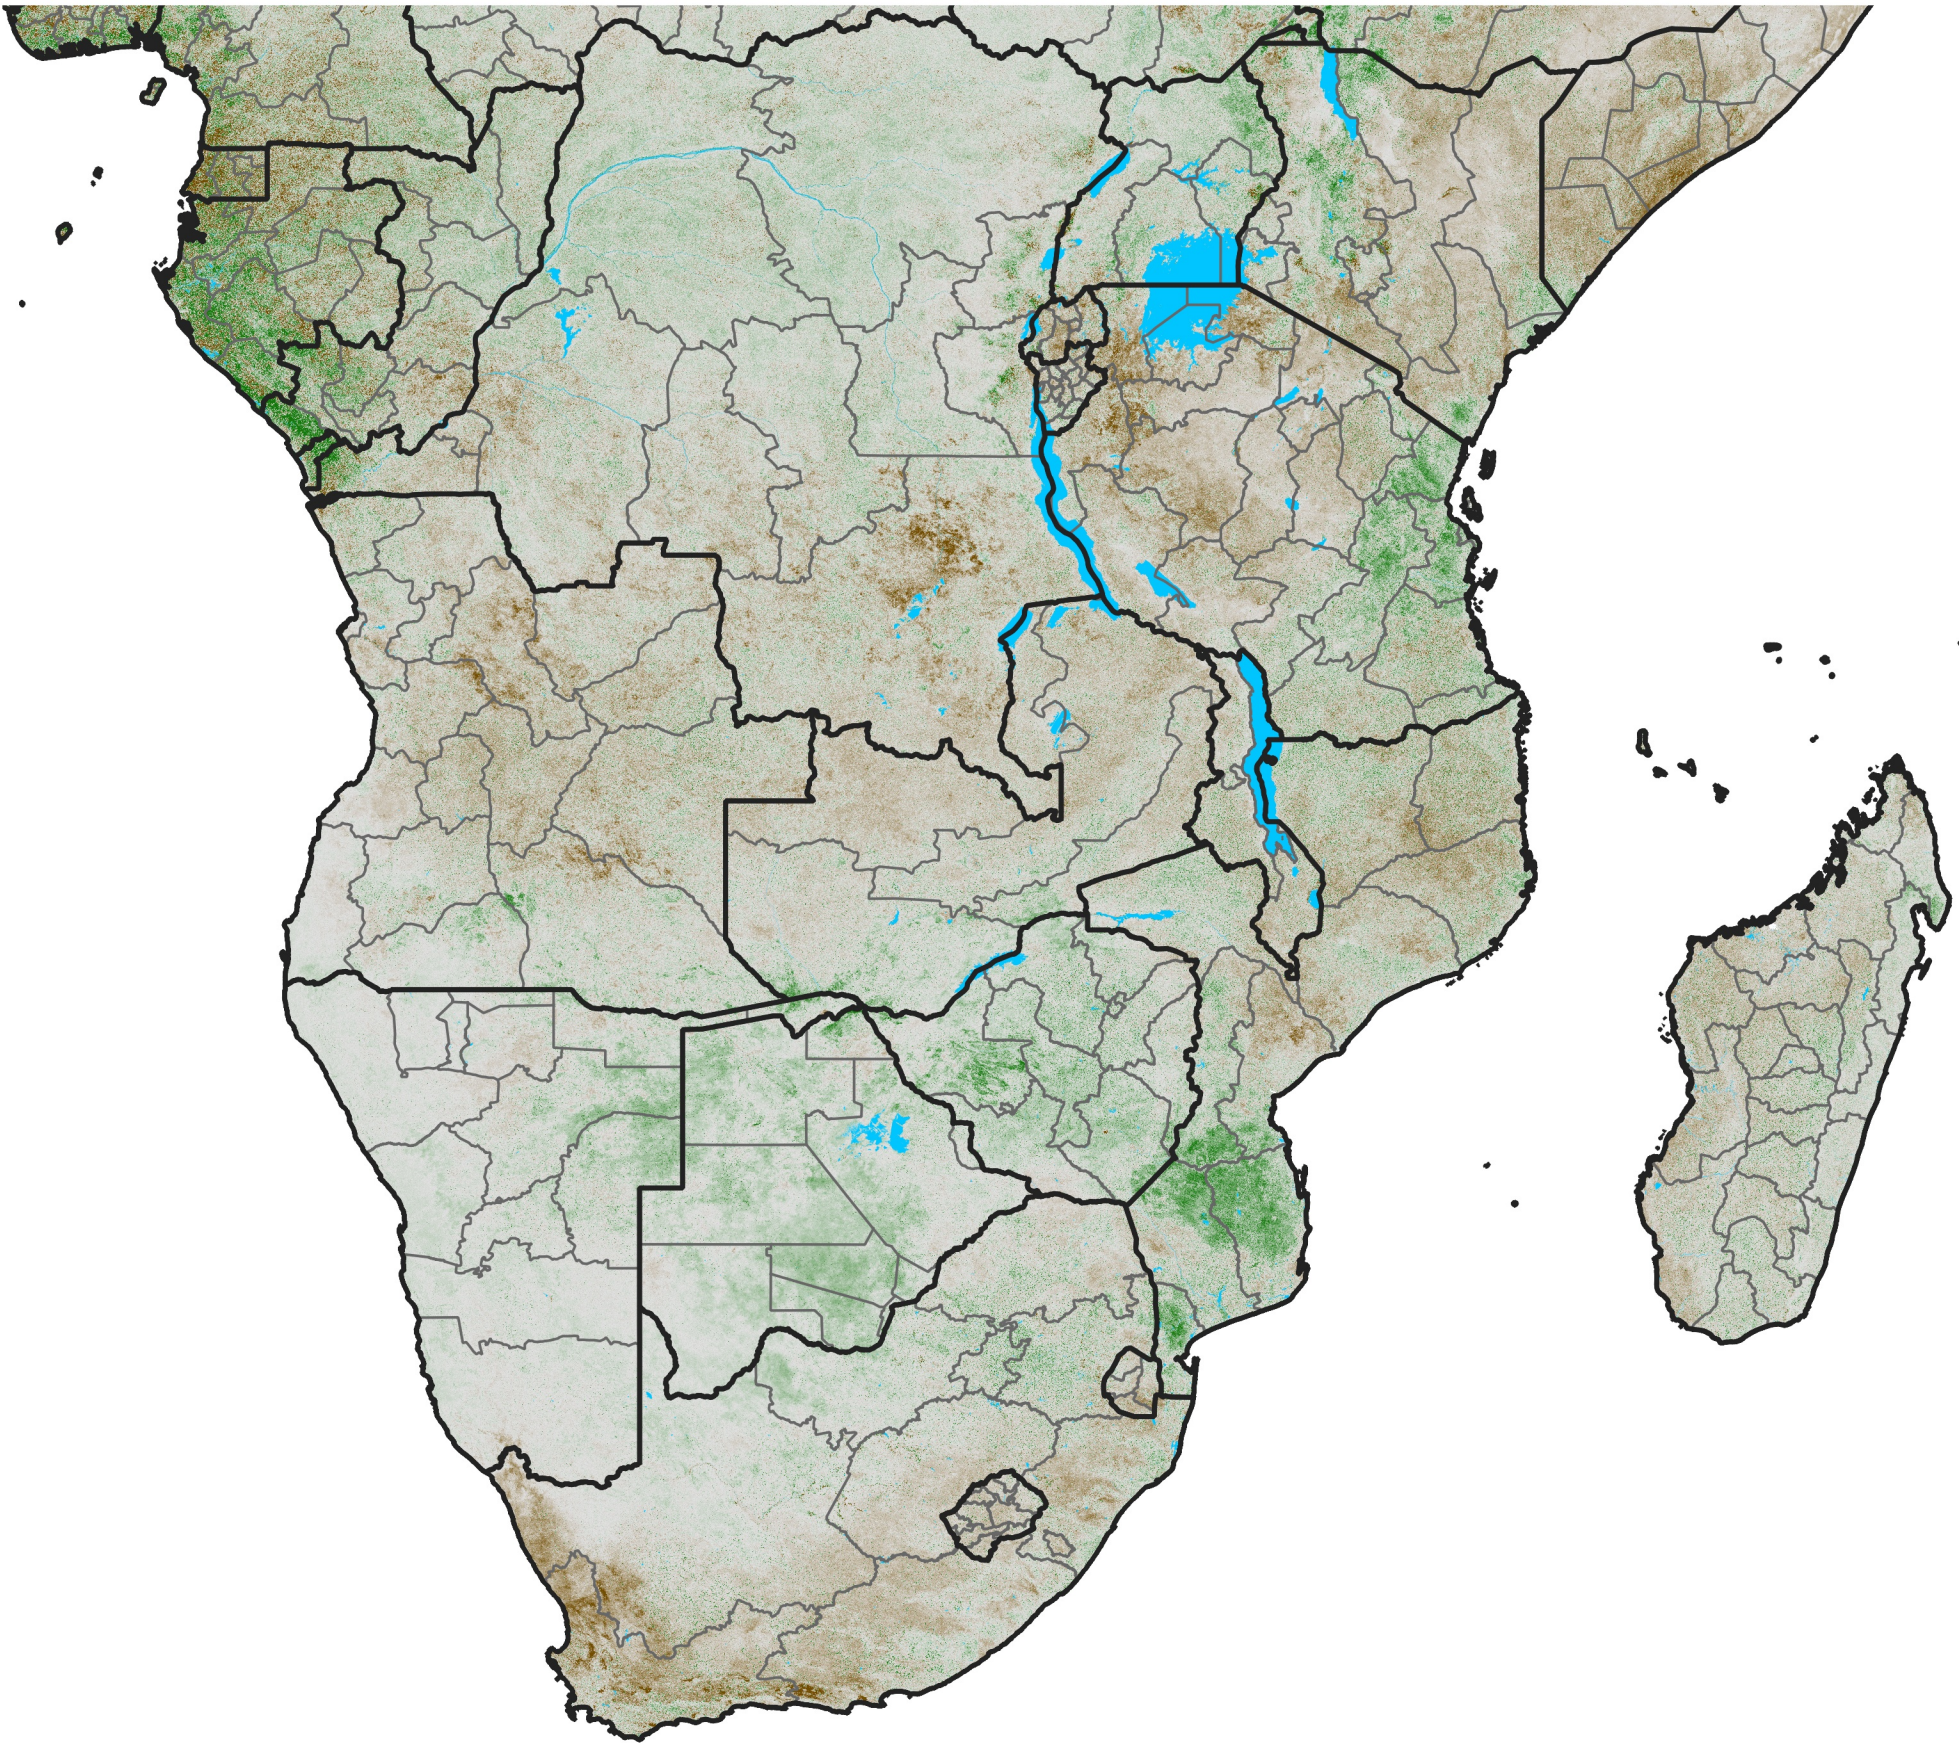

# Southern Africa

## NDVI Anomaly

2017 minus Mean (2012 - 2021)

Period 53 / Sep 16 - 25, 2017

### NDVI Anomaly

< -0.3   -0.2   -0.1   -0.05   0.05   0.1   0.2   >0.3

Negative

No Difference

Positive