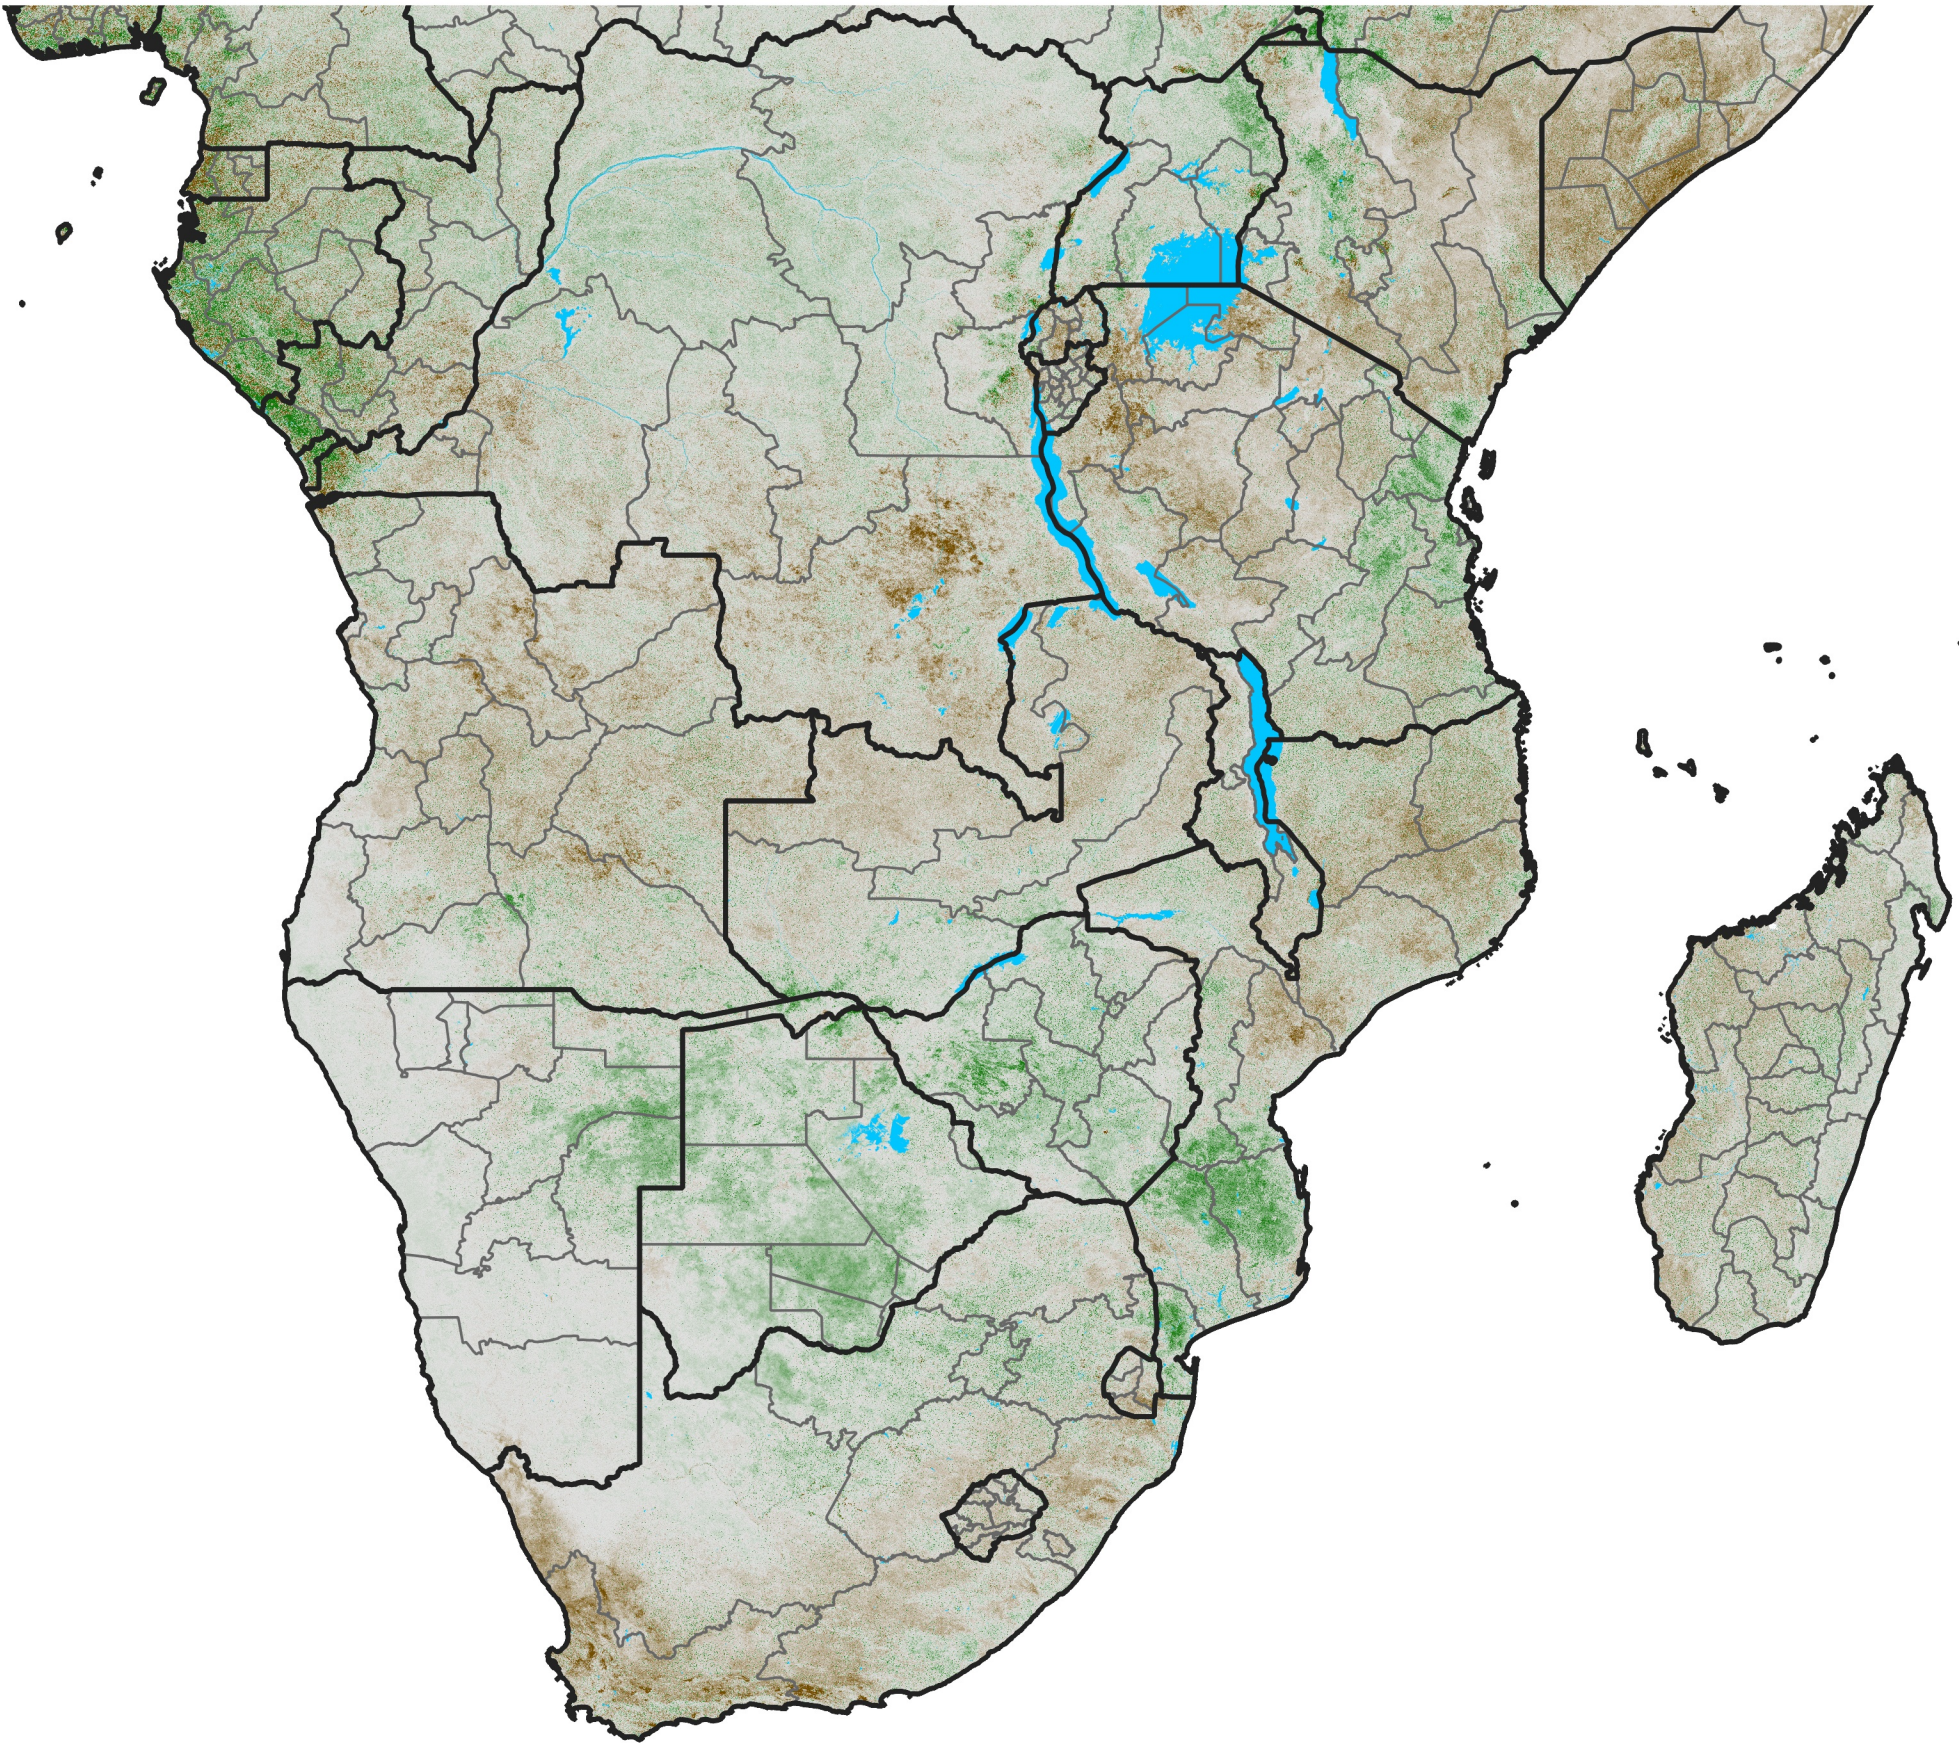

# Southern Africa

## NDVI Anomaly

2017 minus Mean (2012 - 2021)

Period 55 / Sep 26 - Oct 05, 2017

### NDVI Anomaly

< -0.3   -0.2   -0.1   -0.05   0.05   0.1   0.2   >0.3

Negative

No Difference

Positive