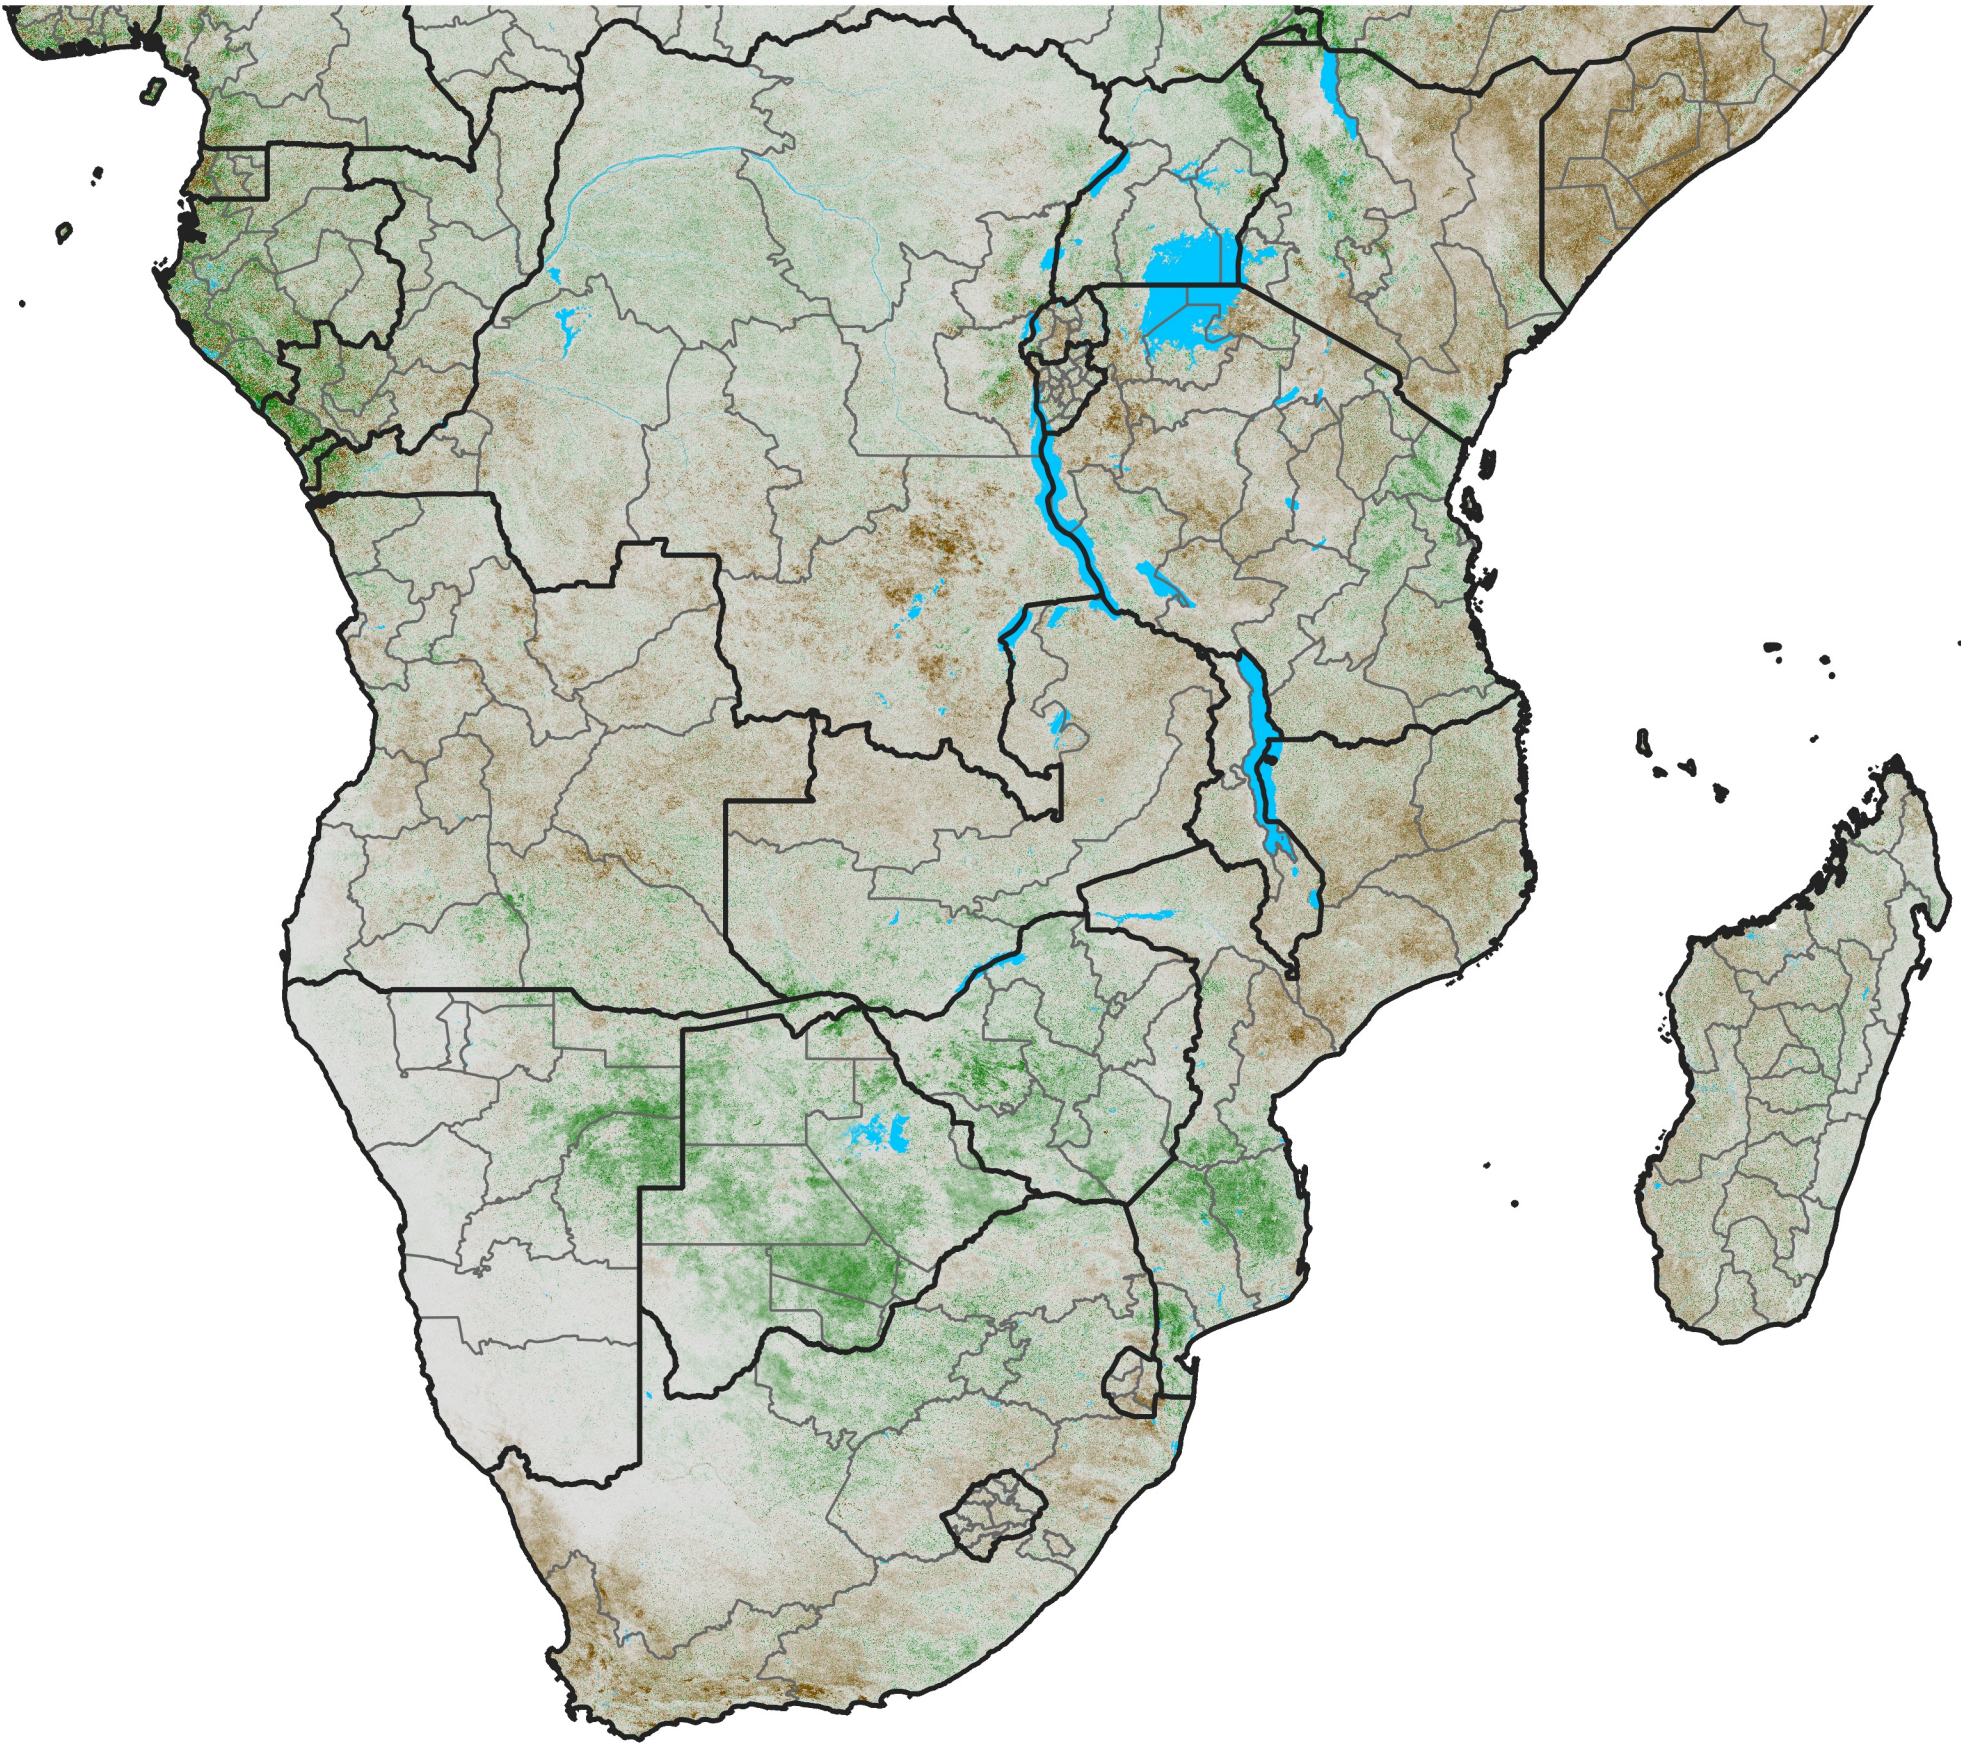

Southern Africa

NDVI Anomaly

2017 minus Mean (2012 - 2021)

Period 57 / Oct 06 - 15, 2017

NDVI Anomaly

< -0.3 -0.2 -0.1 -0.05 0.05 0.1 0.2 >0.3

Negative

No Difference