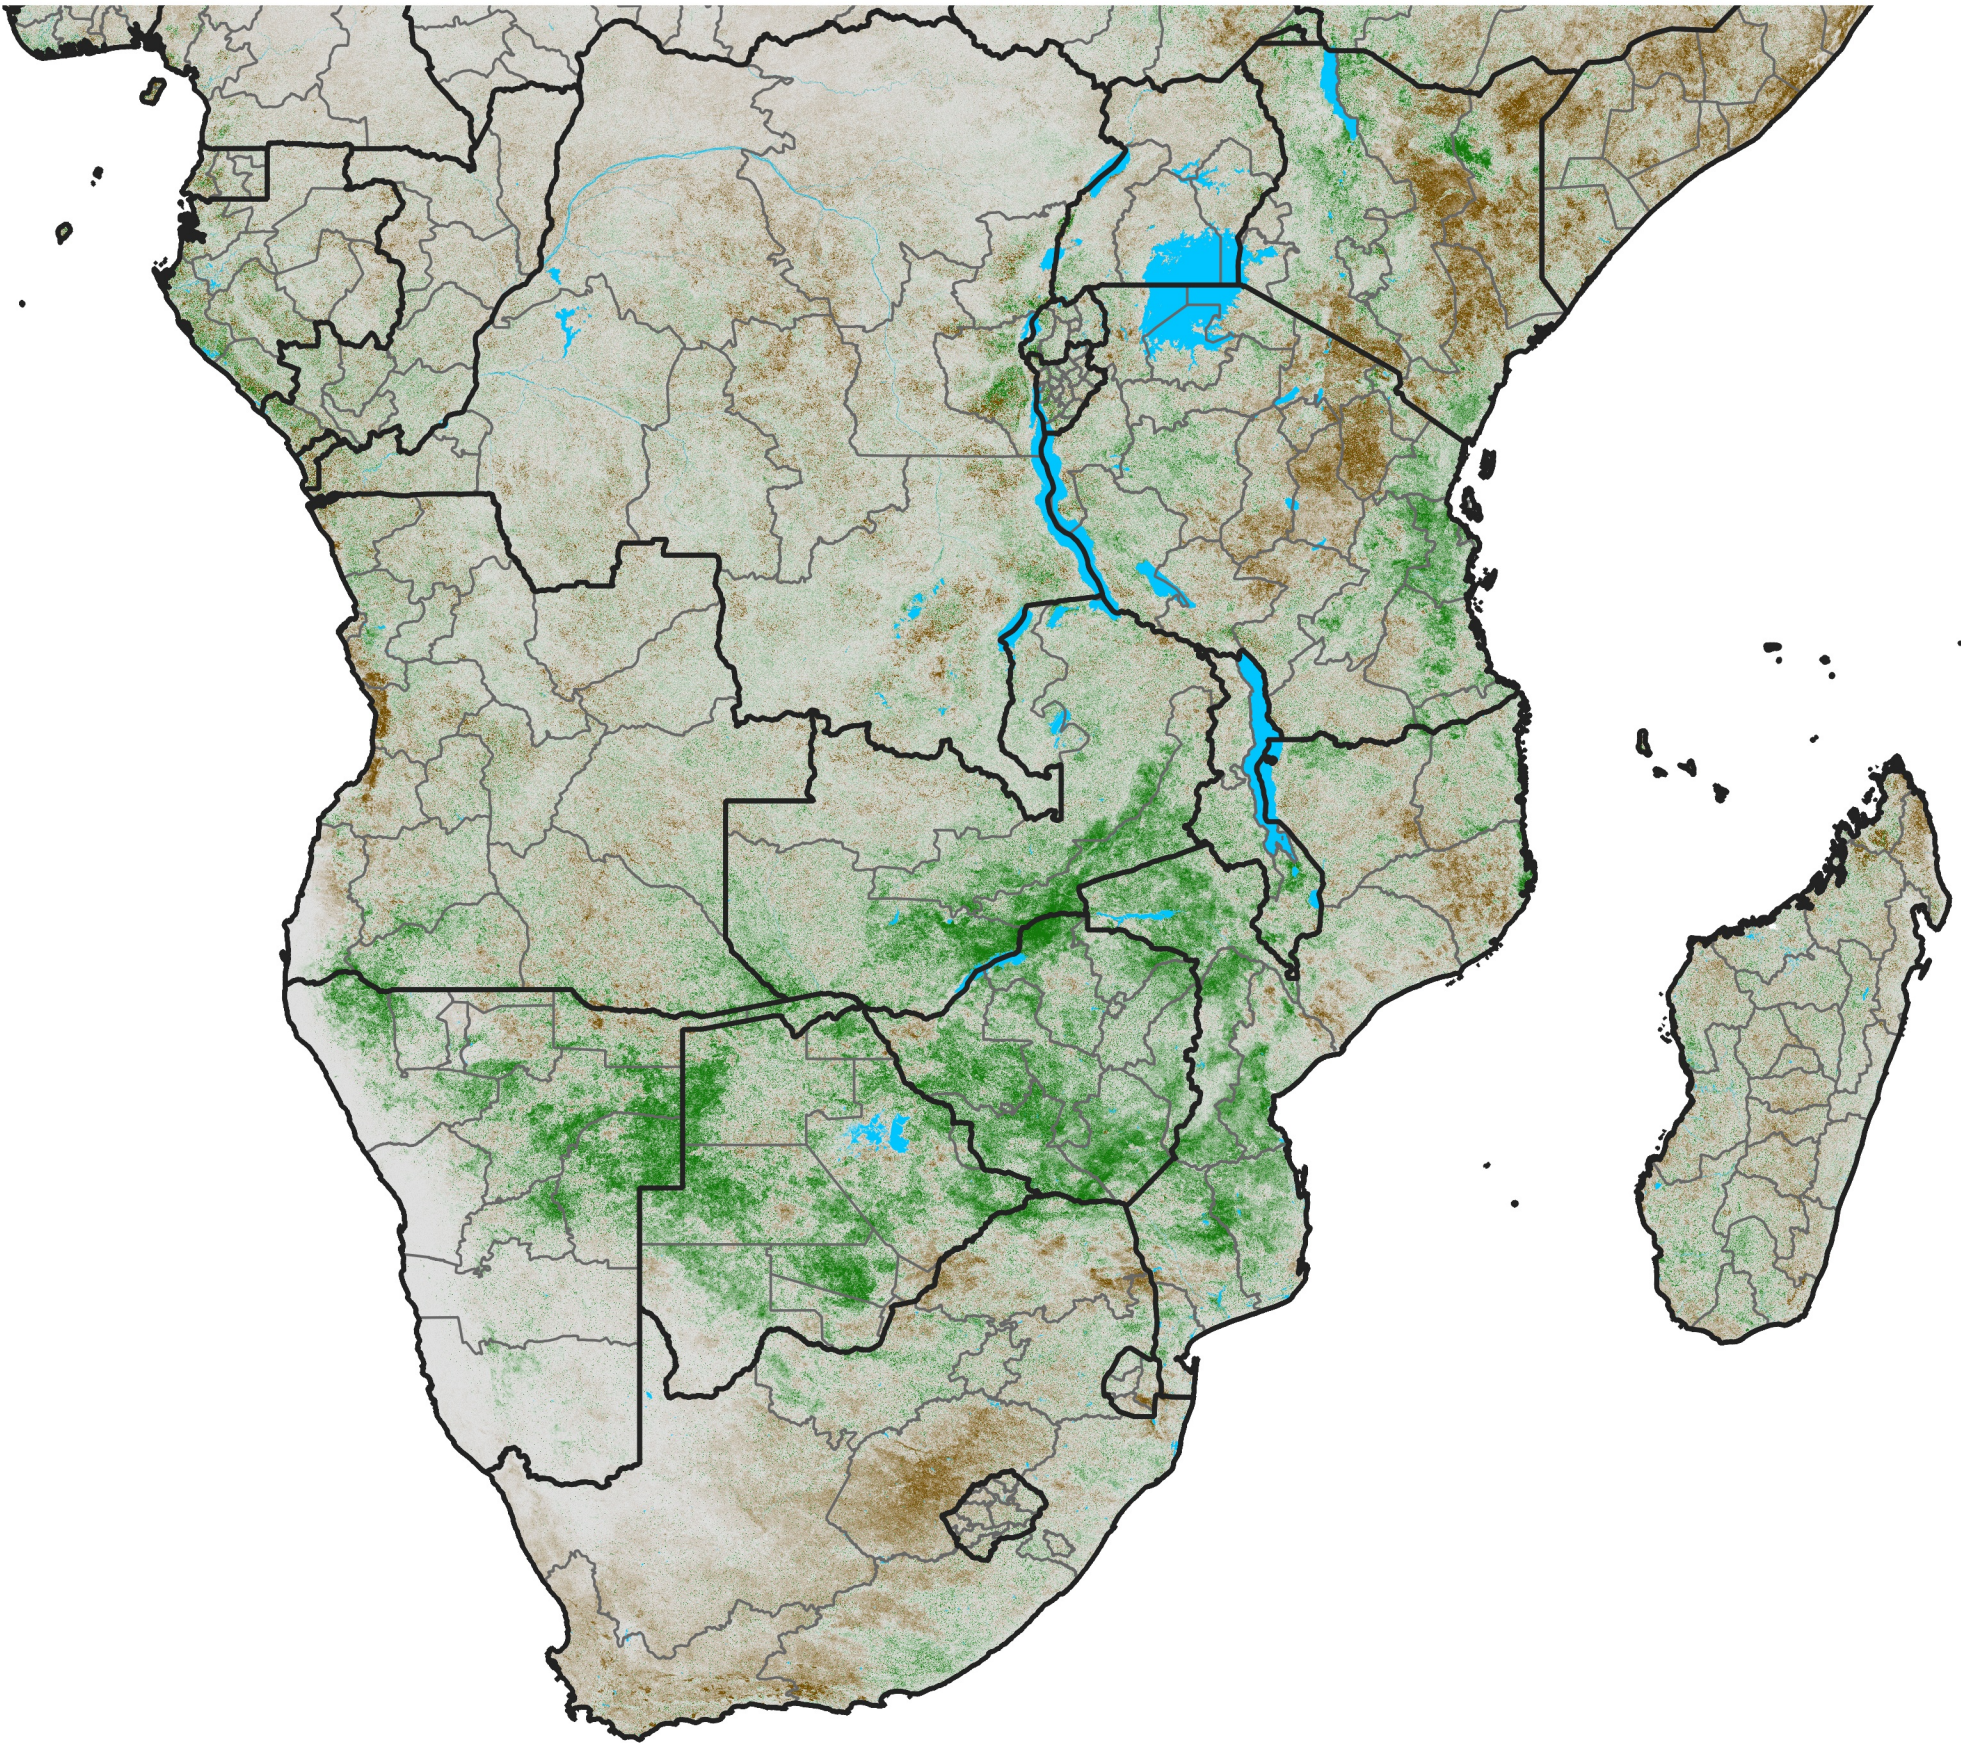

Southern Africa

NDVI Anomaly

2017 minus Mean (2012 - 2021)

Period 67 / Nov 26 - Dec 05, 2017

NDVI Anomaly

< -0.3 -0.2 -0.1 -0.05 0.05 0.1 0.2 >0.3

Negative

No Difference