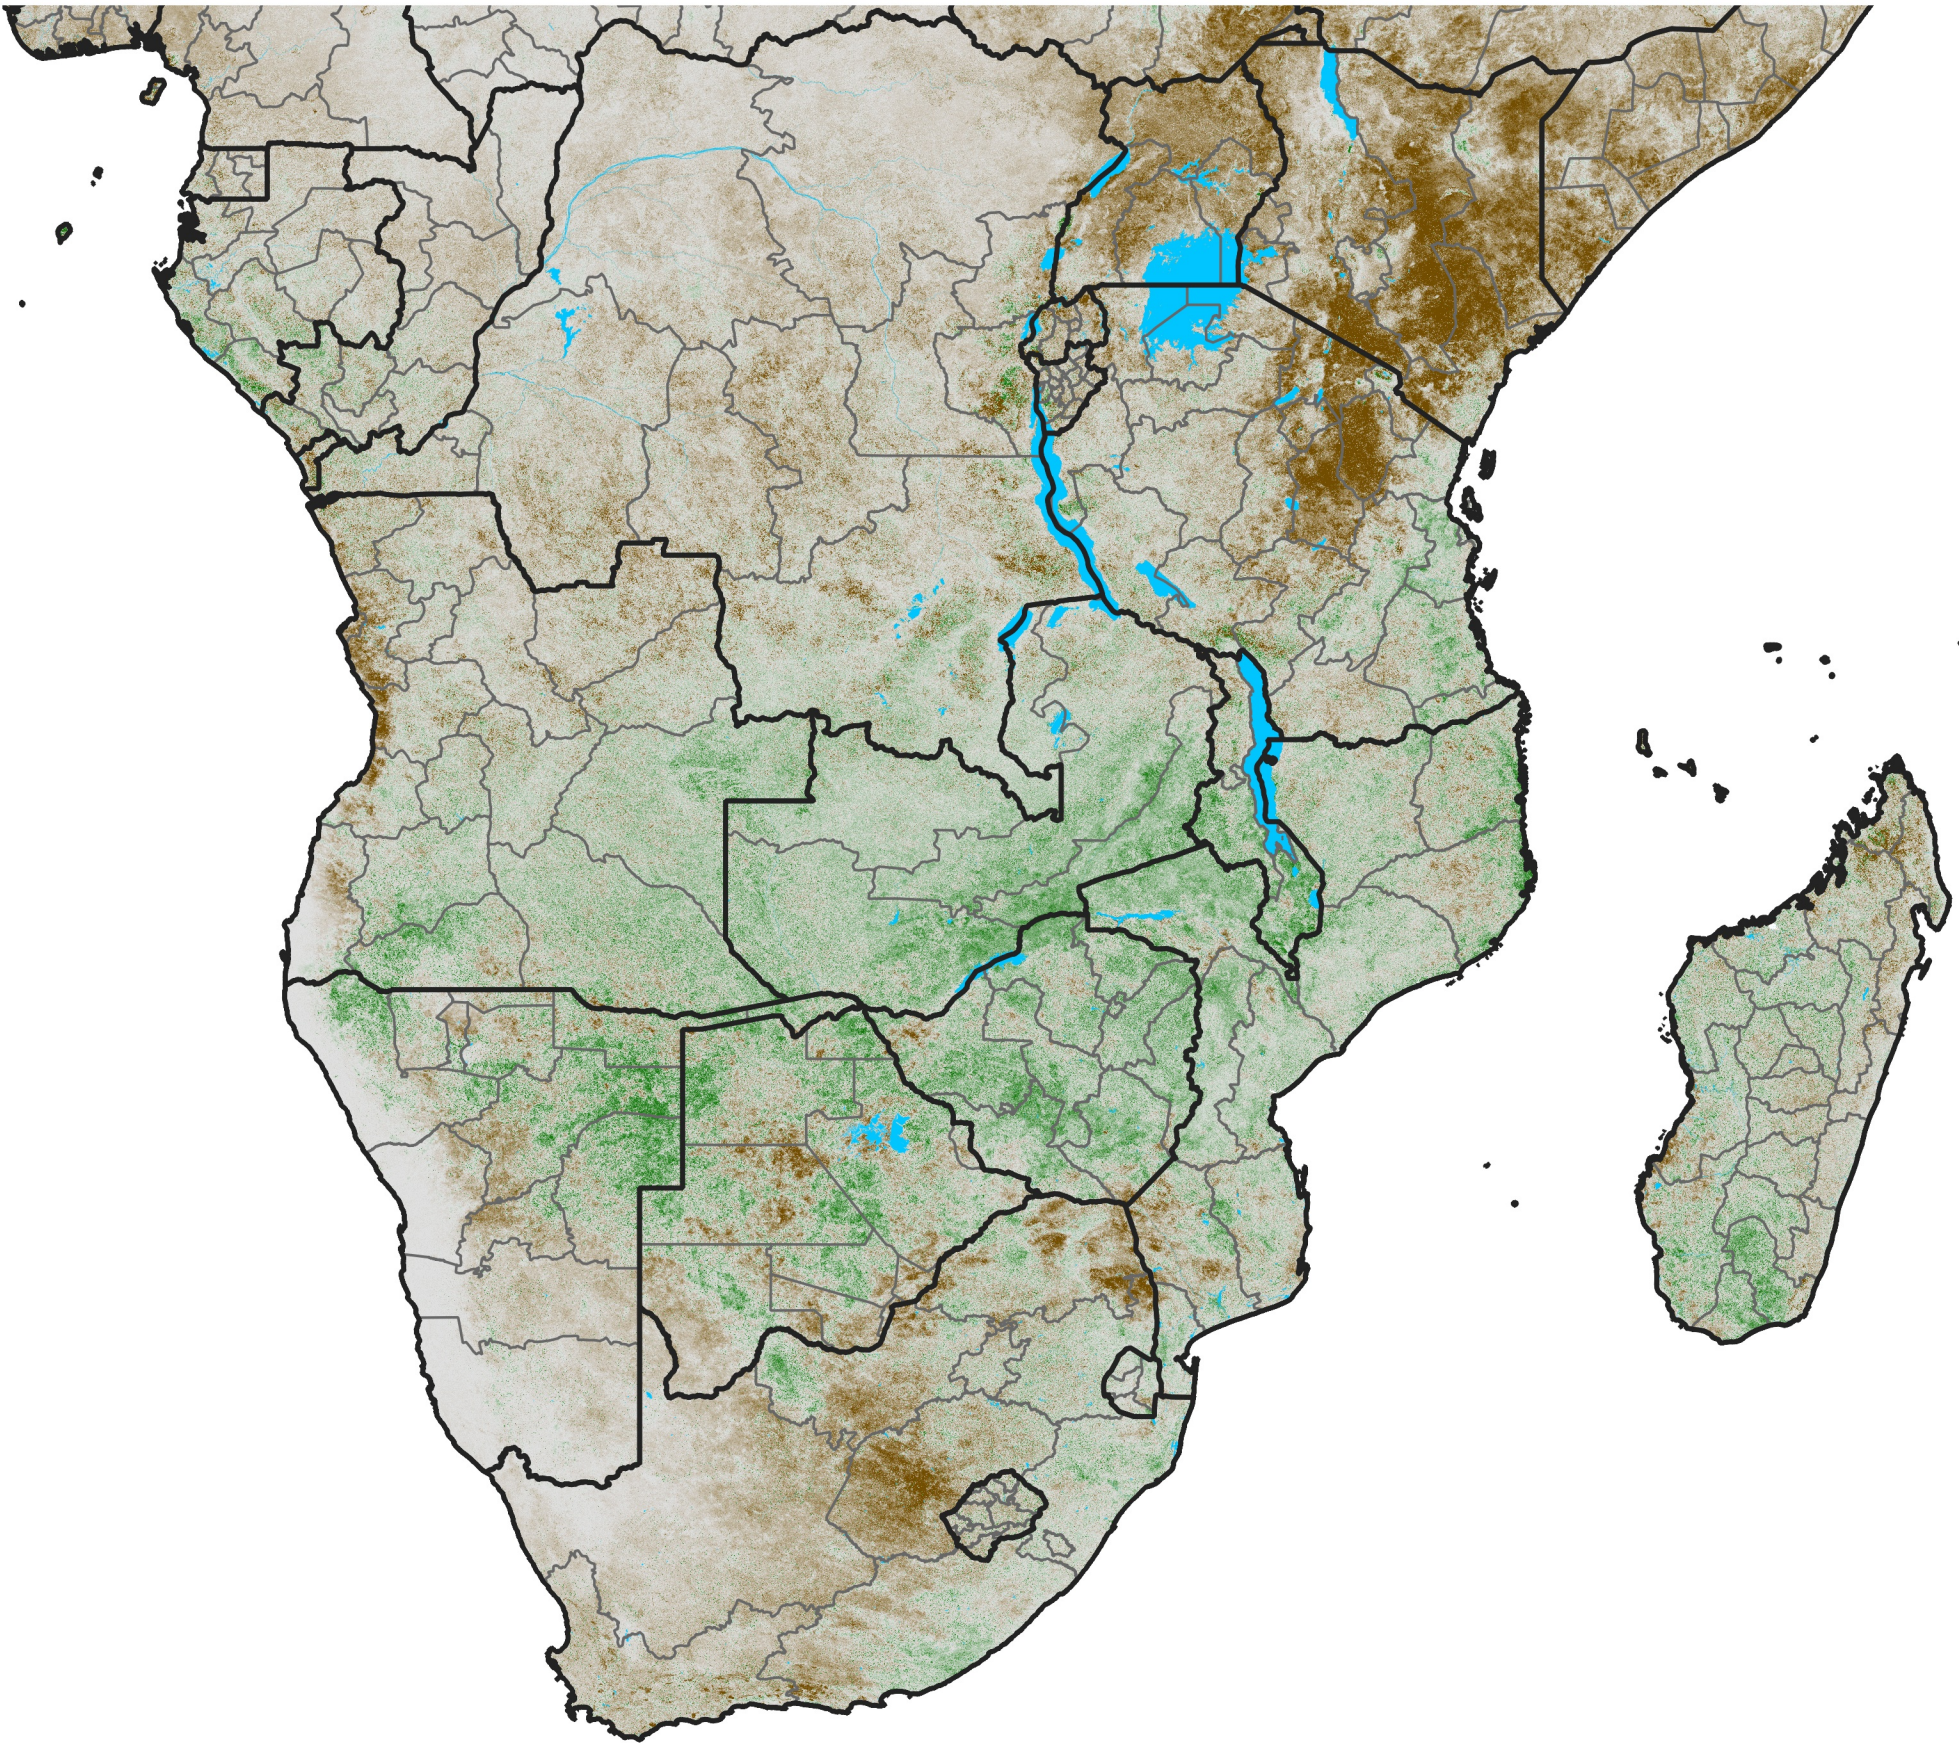

Southern Africa

NDVI Anomaly

2018 minus Mean (2012 - 2021)

Period 01 / Dec 26, 2017 - Jan 05, 2018

NDVI Anomaly

< -0.3 -0.2 -0.1 -0.05 0.05 0.1 0.2 >0.3

Negative

No Difference