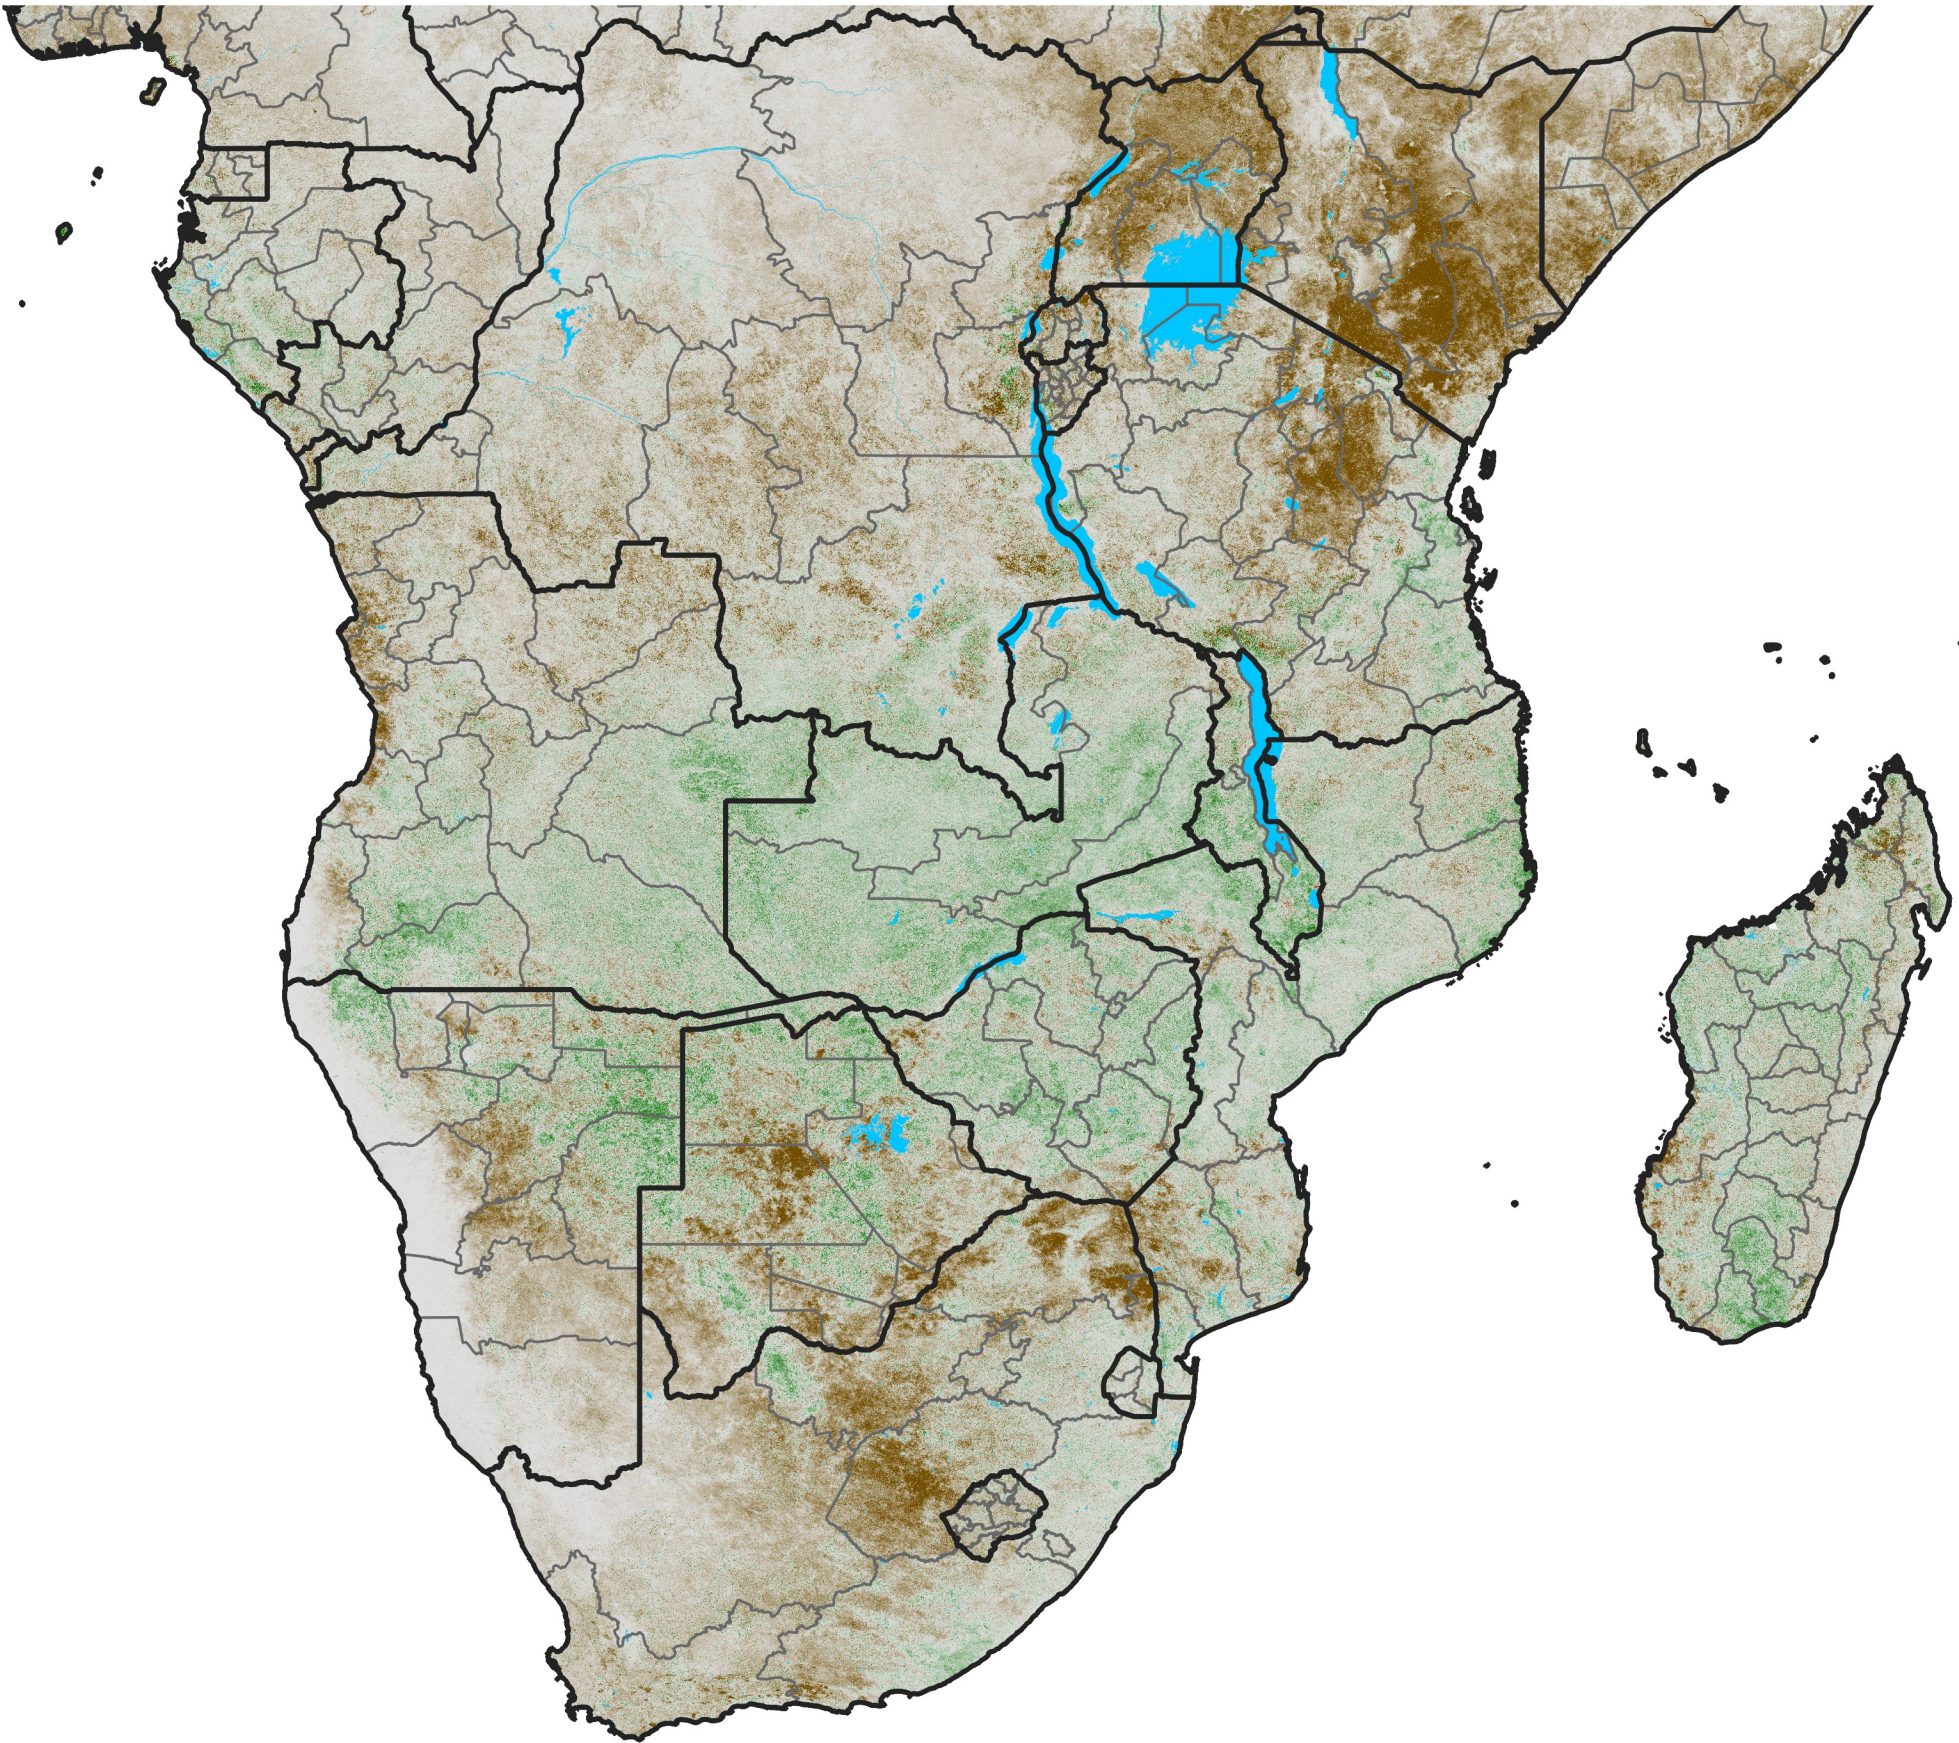

Southern Africa

NDVI Anomaly

2018 minus Mean (2012 - 2021)

Period 03 / Jan 06 - 15, 2018

NDVI Anomaly

< -0.3 -0.2 -0.1 -0.05 0.05 0.1 0.2 >0.3

Negative

No Difference