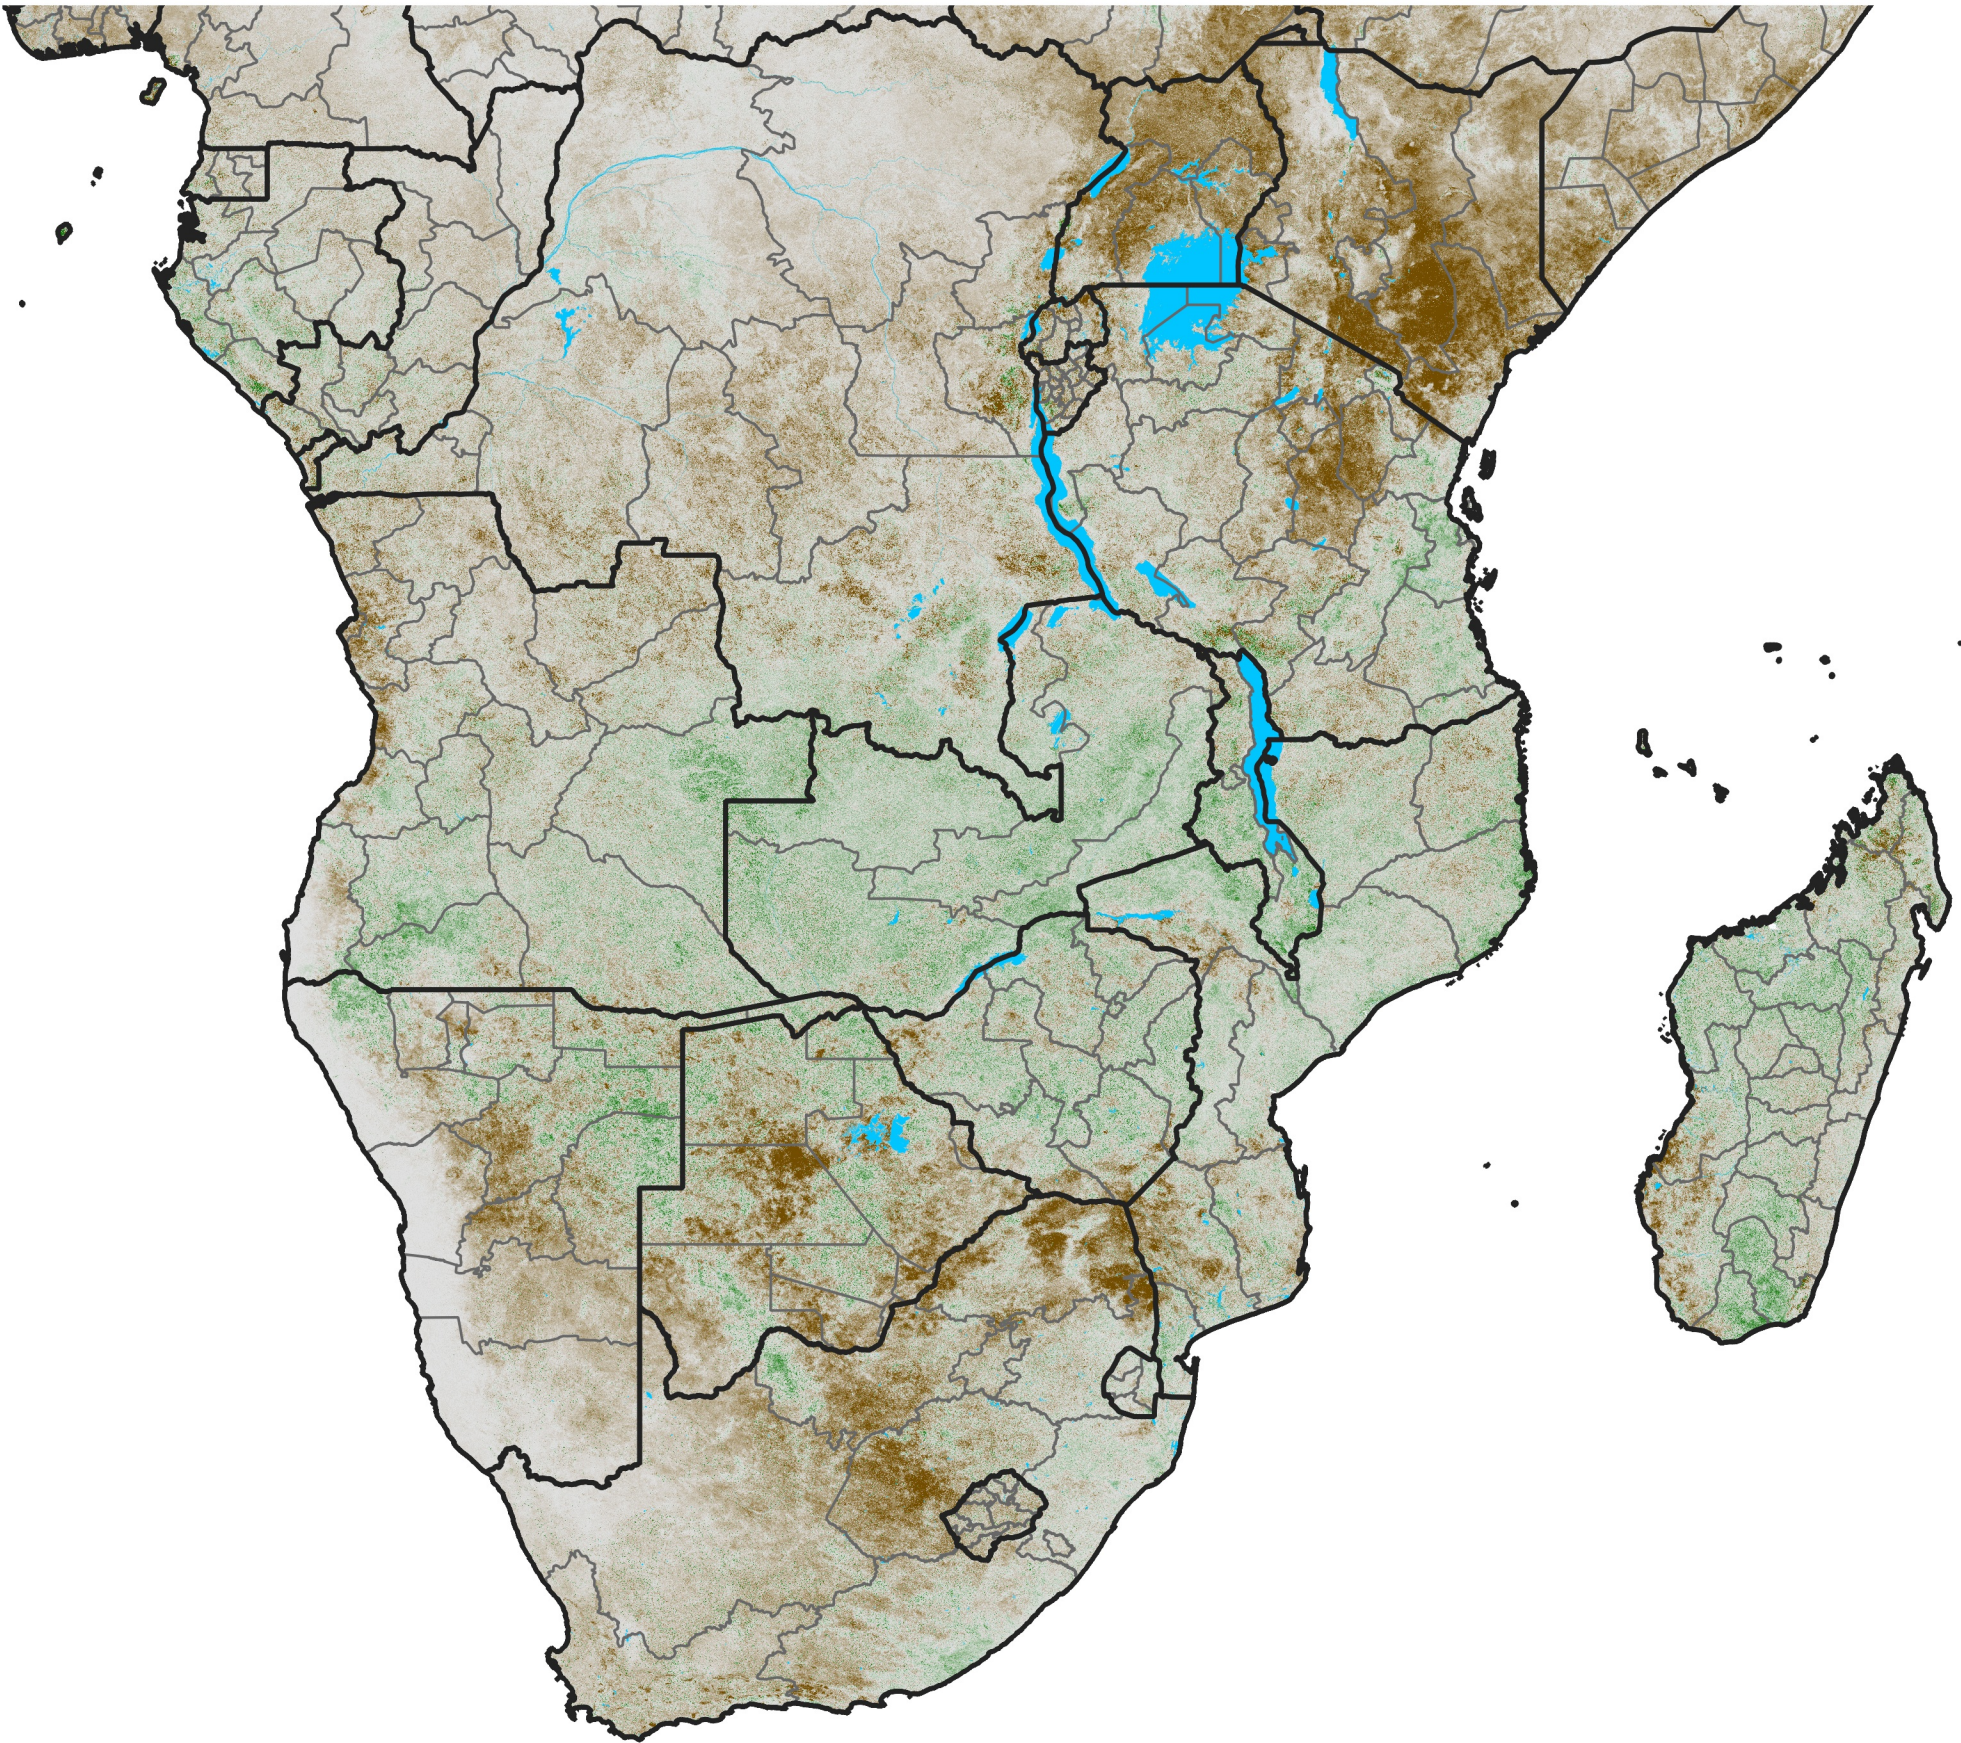

# Southern Africa

## NDVI Anomaly

2018 minus Mean (2012 - 2021)

Period 04 / Jan 11 - 20, 2018

### NDVI Anomaly

< -0.3   -0.2   -0.1   -0.05   0.05   0.1   0.2   >0.3

Negative

No Difference

Positive