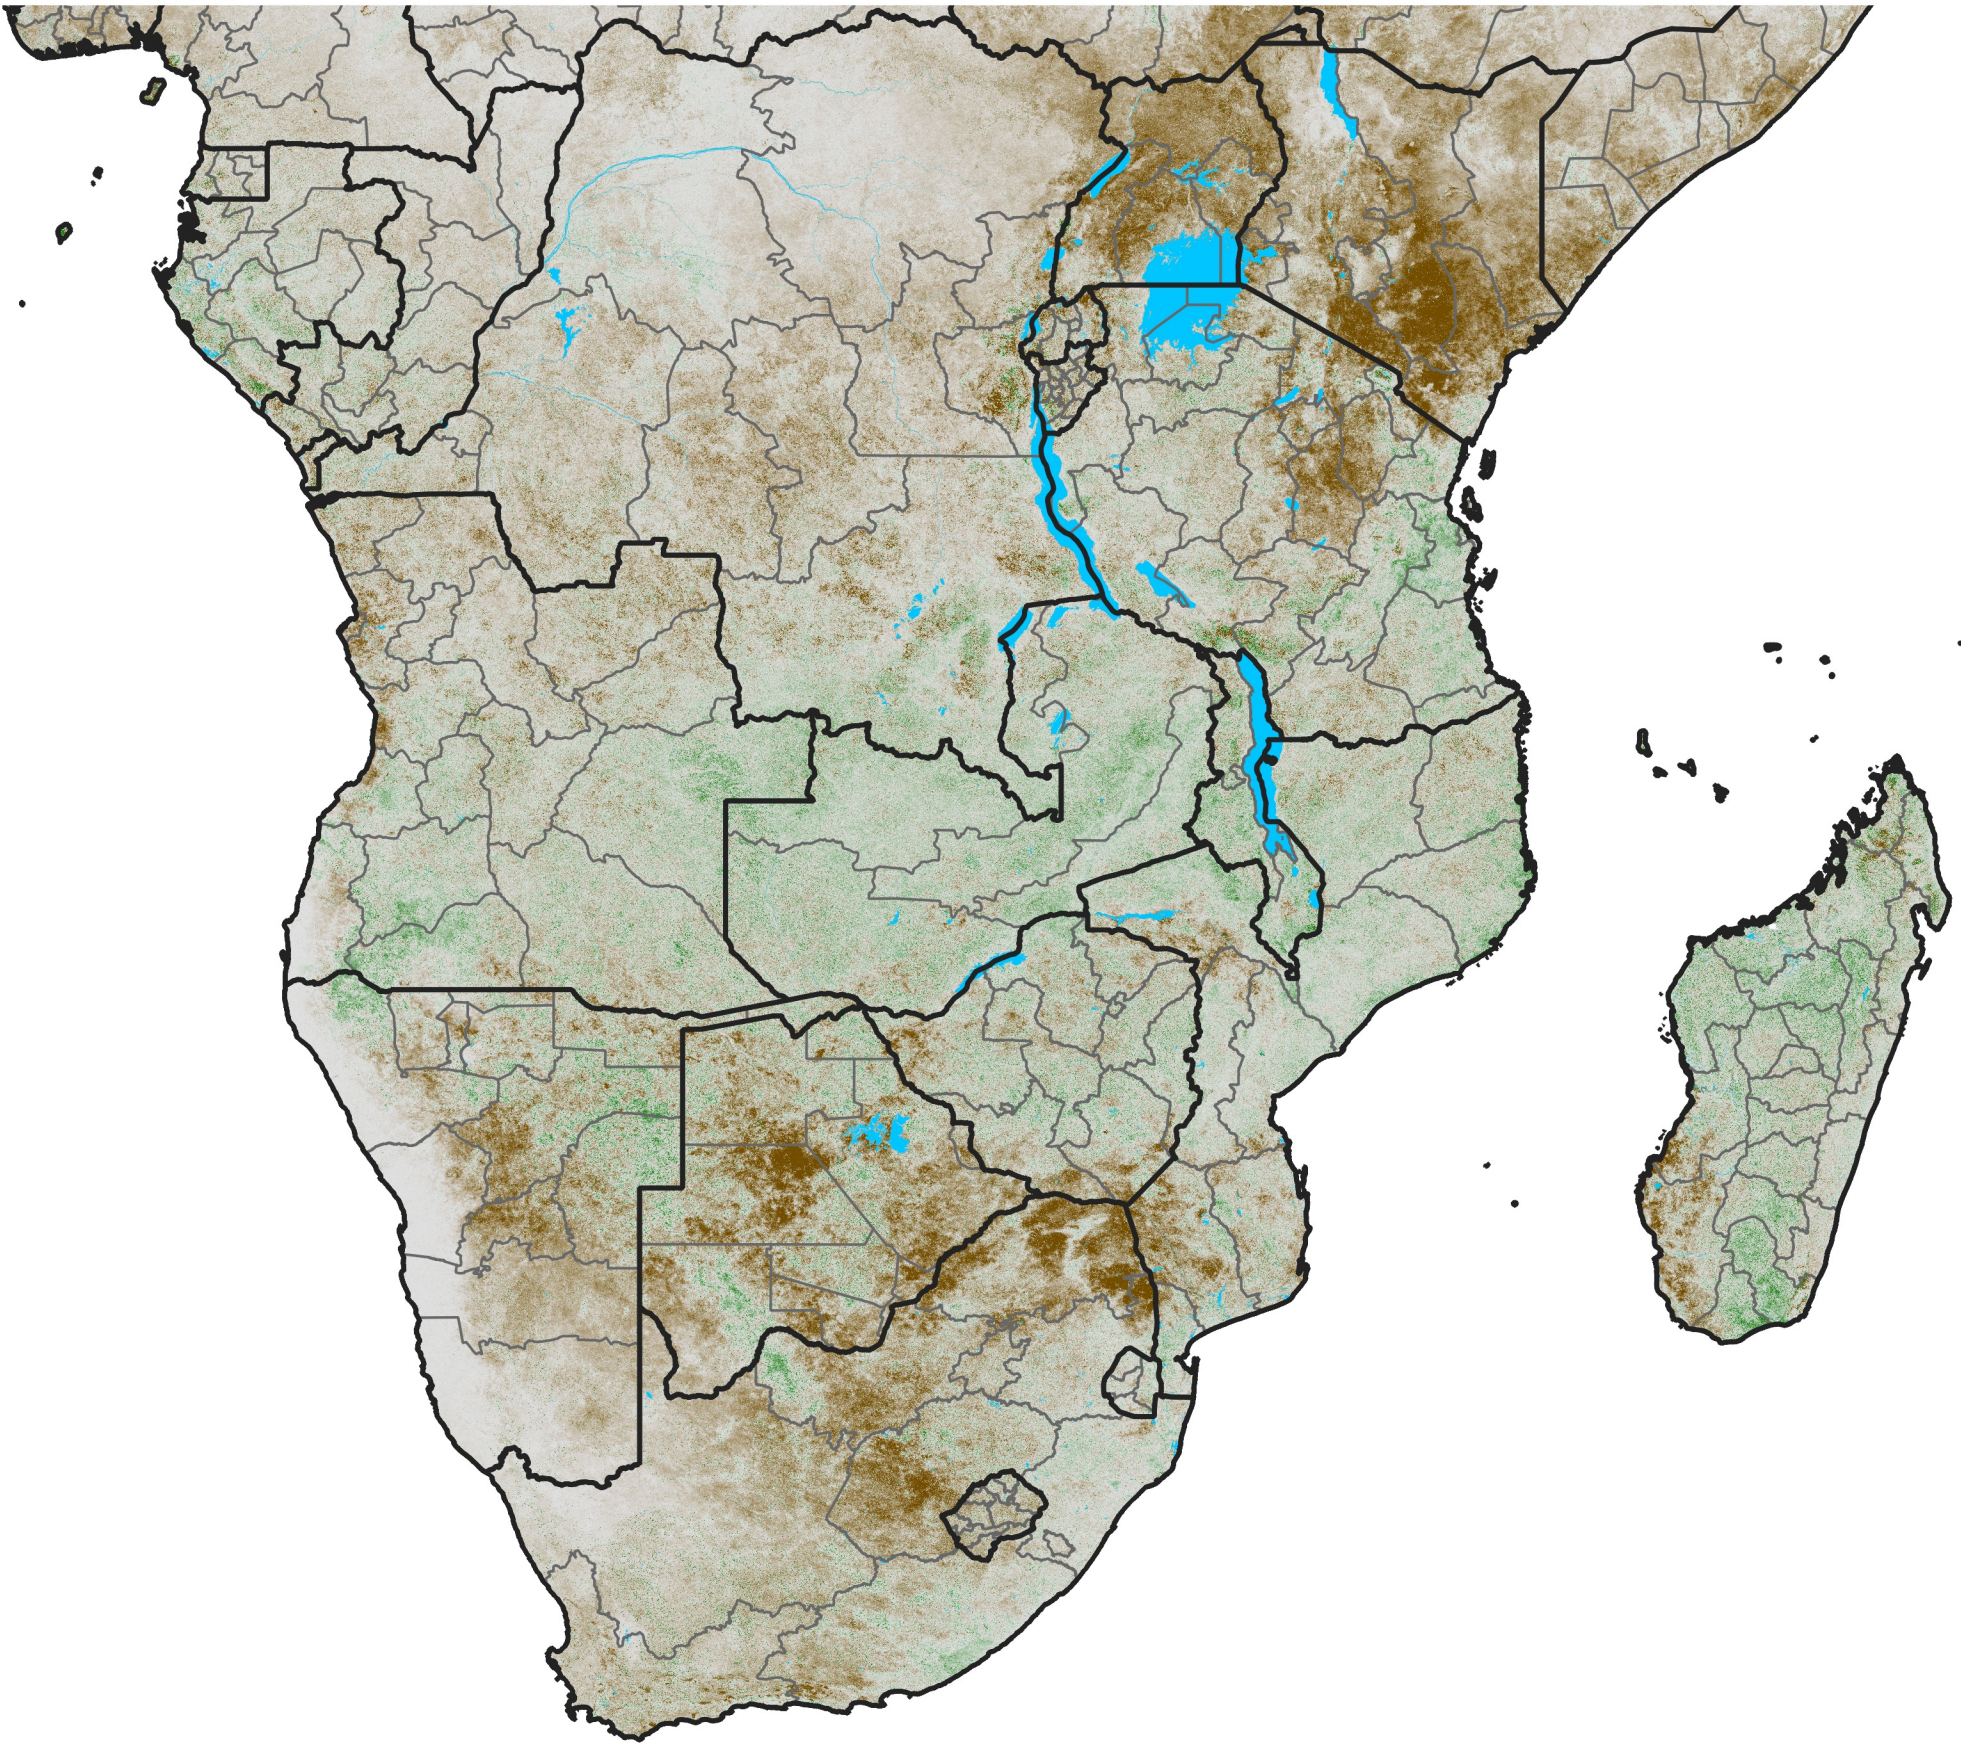

# Southern Africa

## NDVI Anomaly

2018 minus Mean (2012 - 2021)

Period 05 / Jan 16 - 25, 2018

### NDVI Anomaly

< -0.3   -0.2   -0.1   -0.05   0.05   0.1   0.2   >0.3

Negative

No Difference

Positive