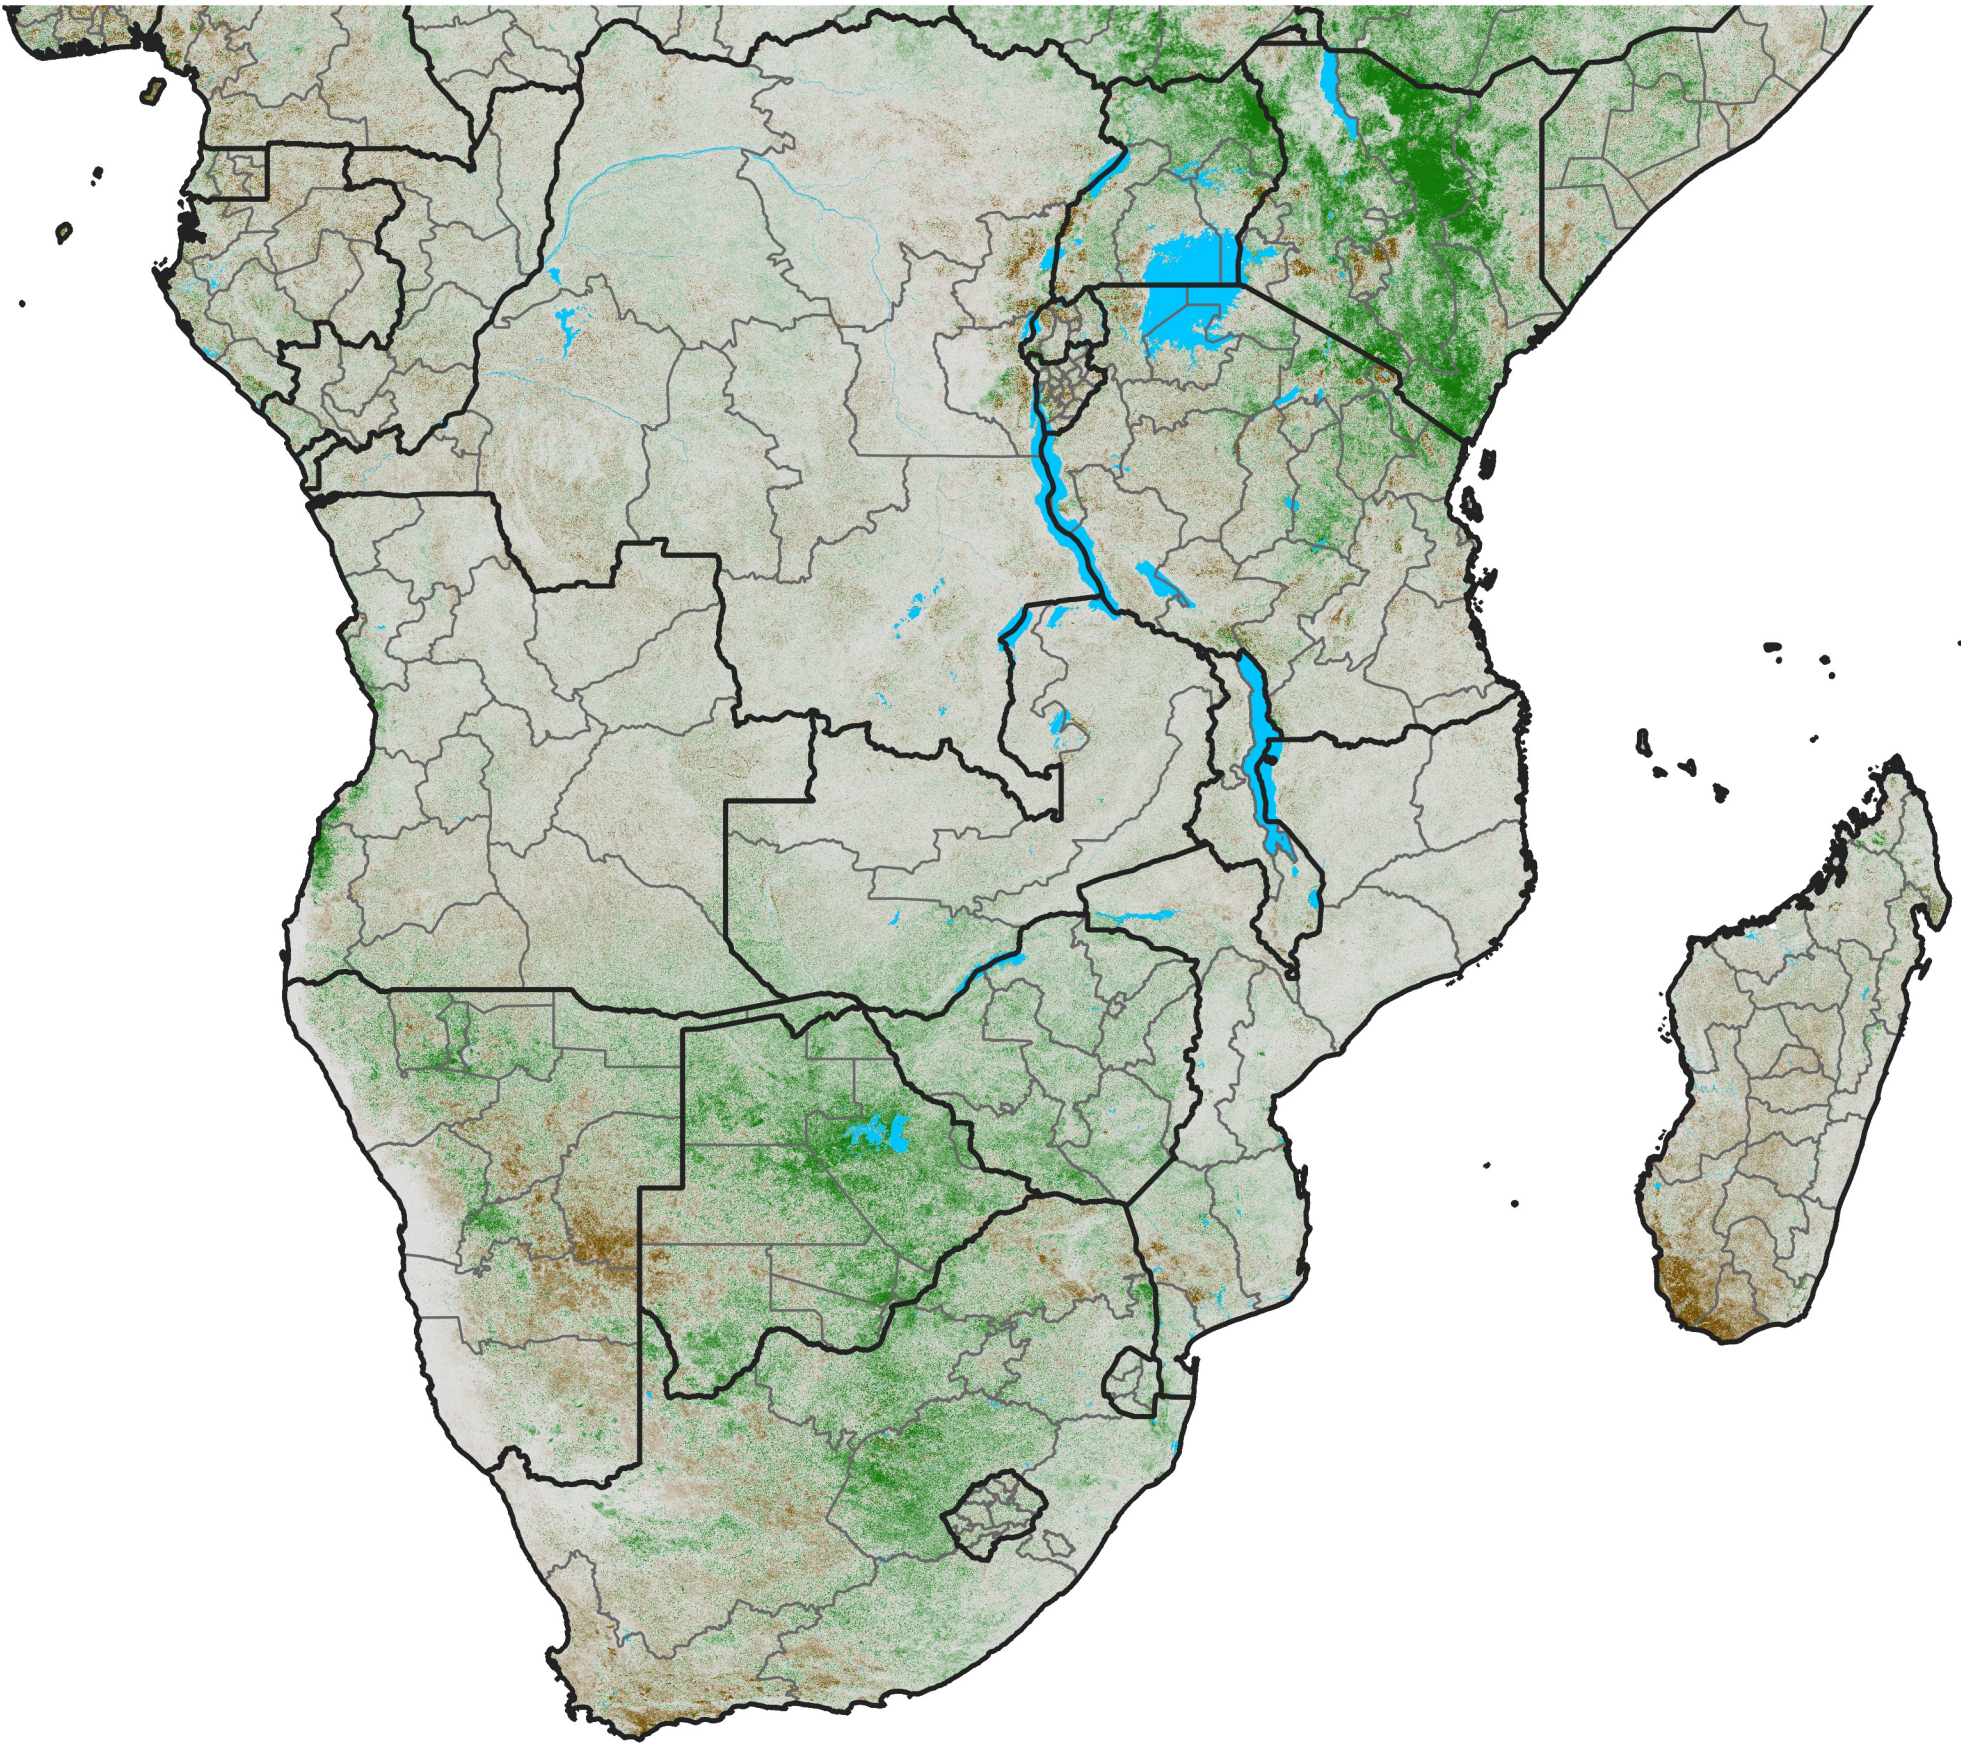

Southern Africa

NDVI Anomaly

2018 minus Mean (2012 - 2021)

Period 21 / Apr 06 - 15, 2018

NDVI Anomaly

< -0.3 -0.2 -0.1 -0.05 0.05 0.1 0.2 >0.3

Negative

No Difference