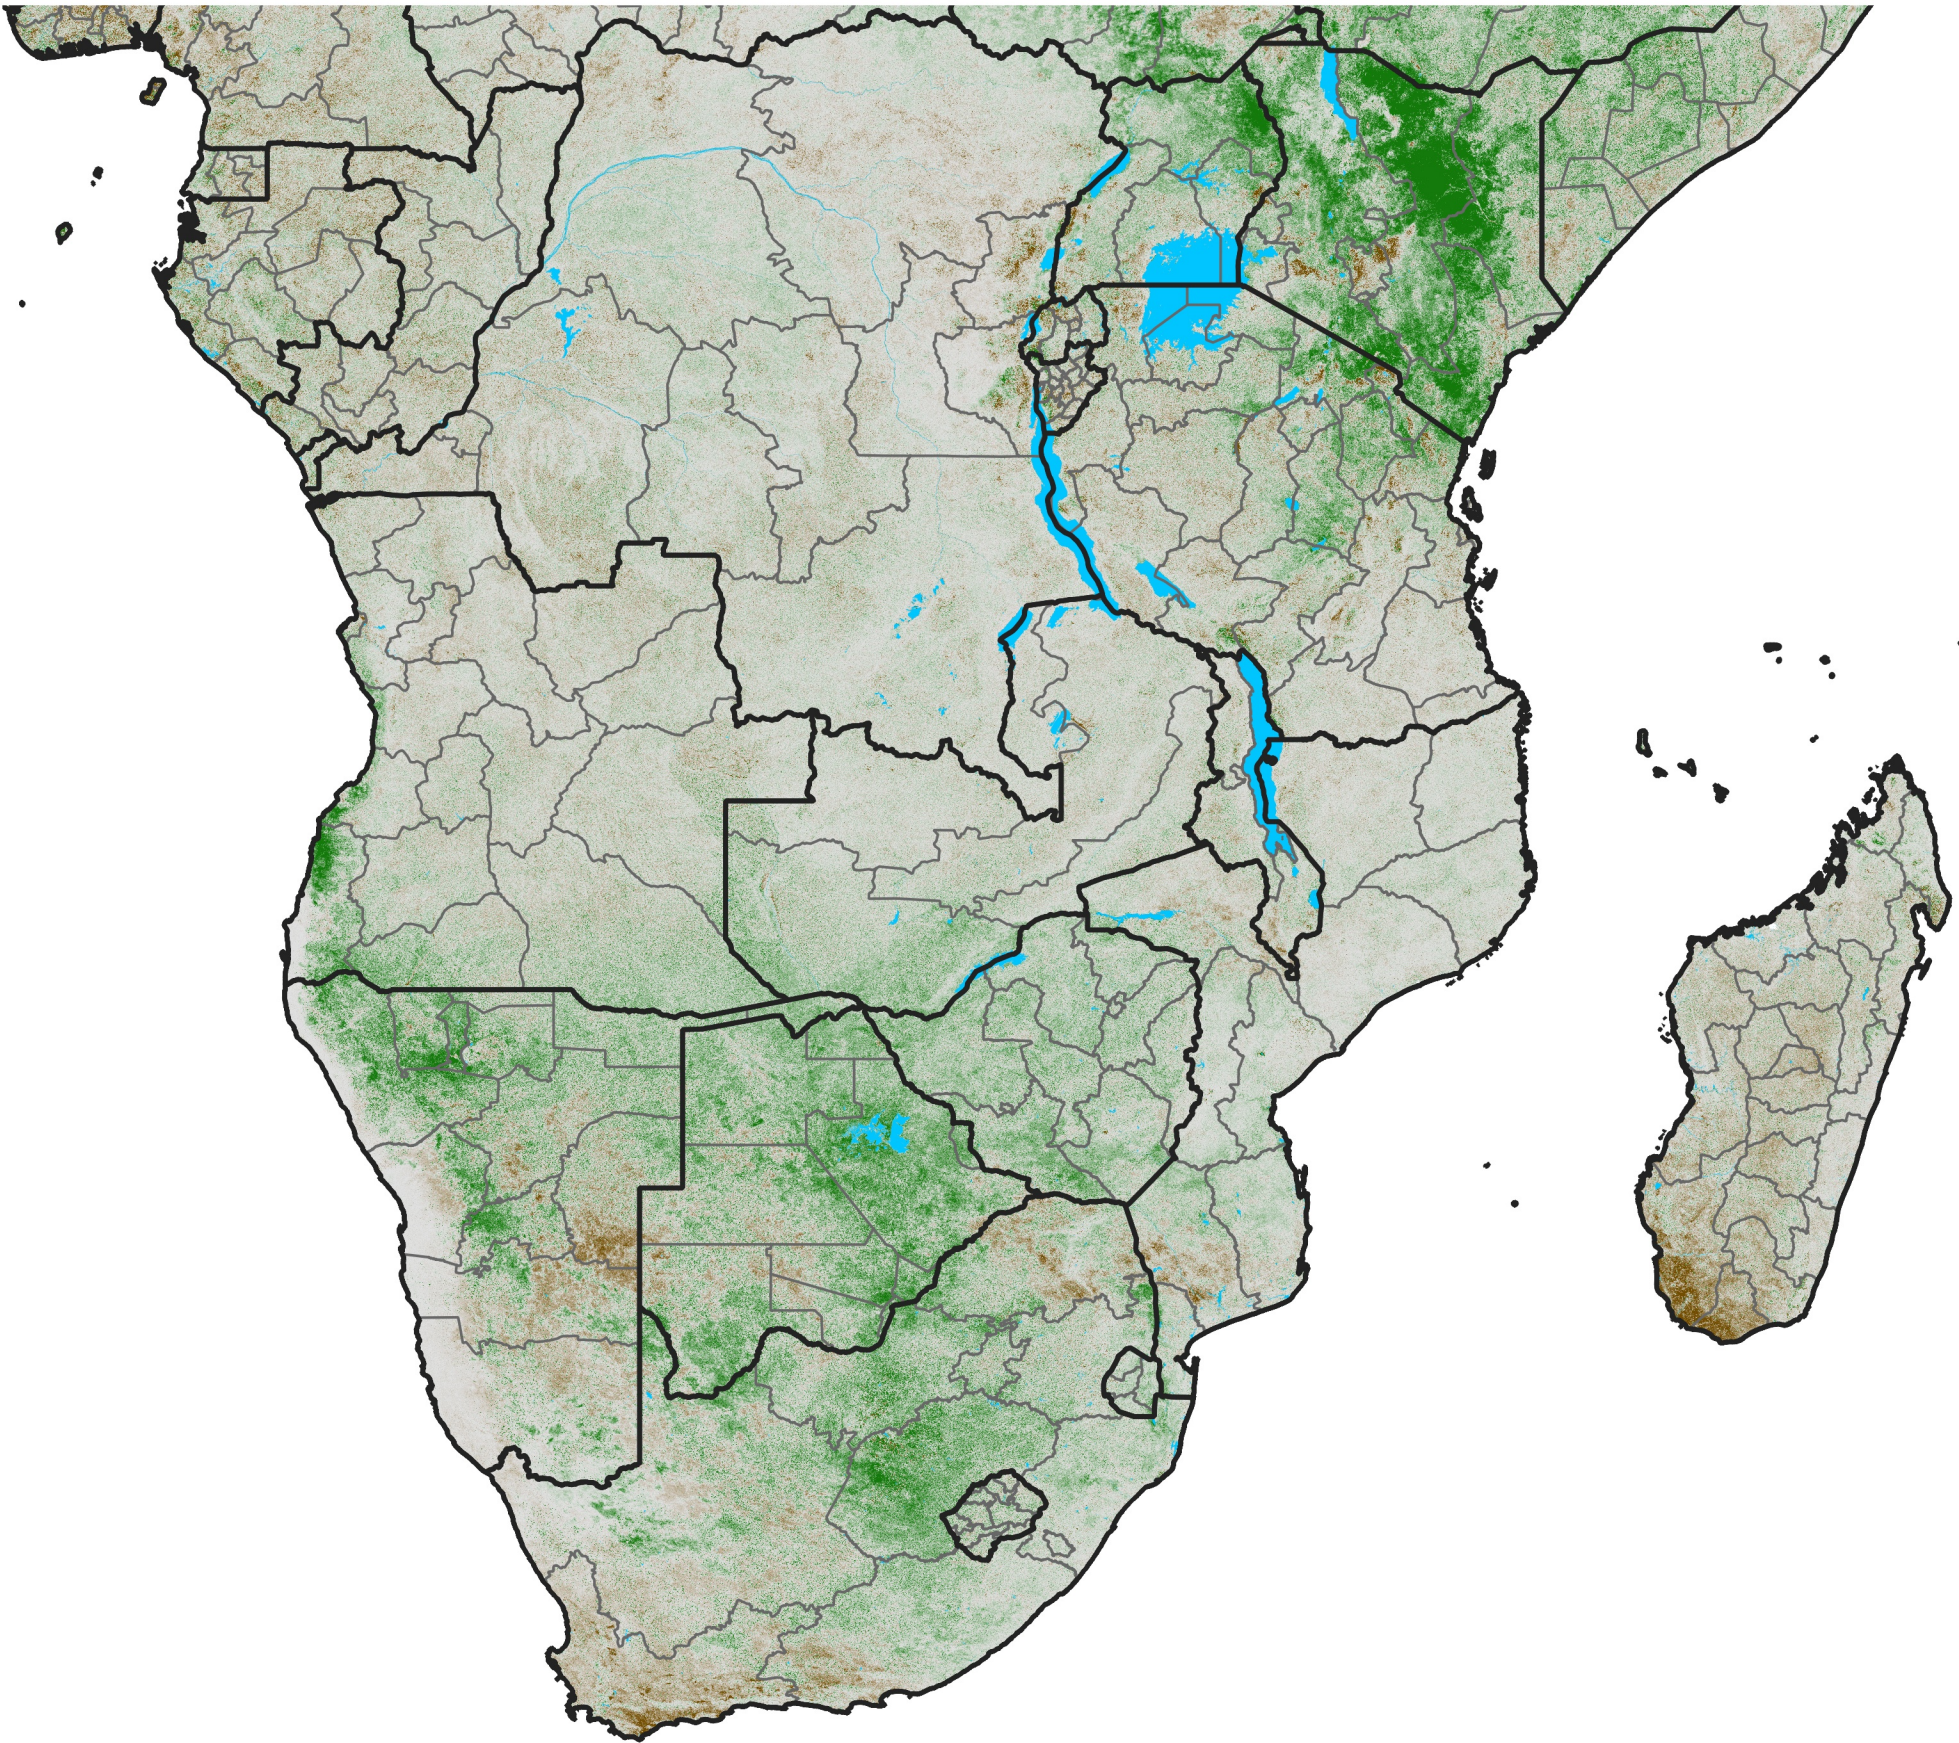

Southern Africa

NDVI Anomaly

2018 minus Mean (2012 - 2021)

Period 23 / Apr 16 - 25, 2018

NDVI Anomaly

< -0.3 -0.2 -0.1 -0.05 0.05 0.1 0.2 >0.3

Negative

No Difference