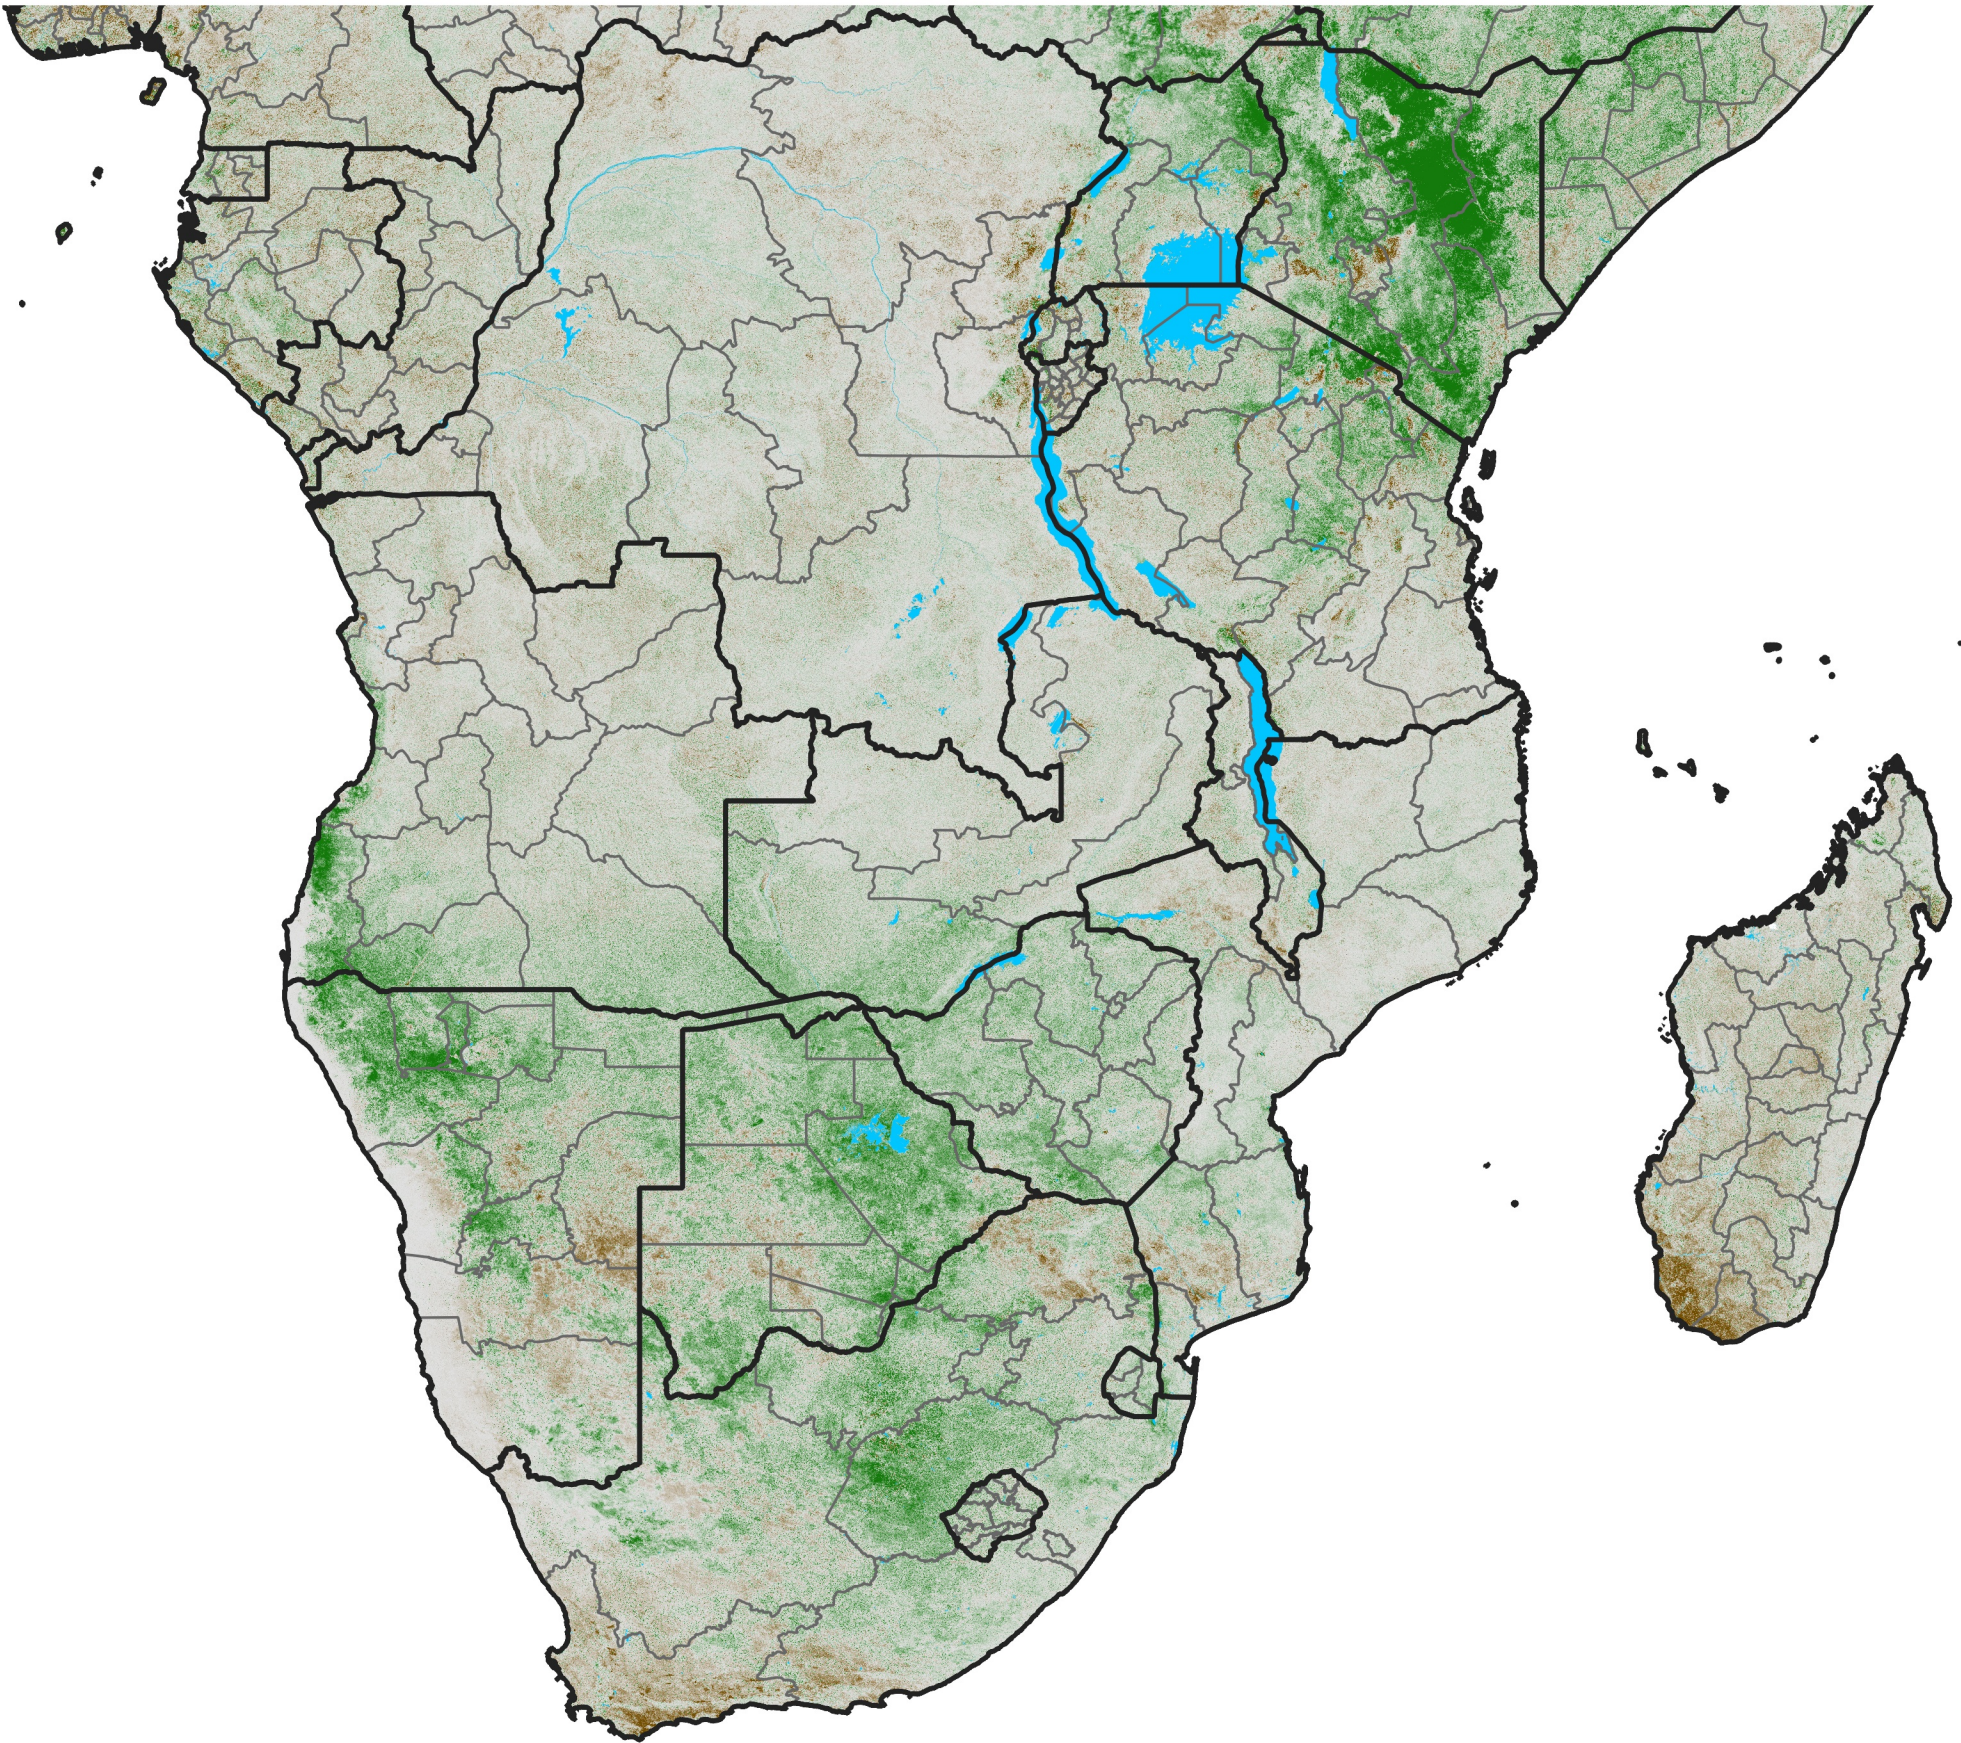

Southern Africa

NDVI Anomaly

2018 minus Mean (2012 - 2021)

Period 24 / Apr 21 - 30, 2018

NDVI Anomaly

<math>< -0.3</math> -0.2 -0.1 -0.05 0.05 0.1 0.2 > 0.3

Negative

No Difference