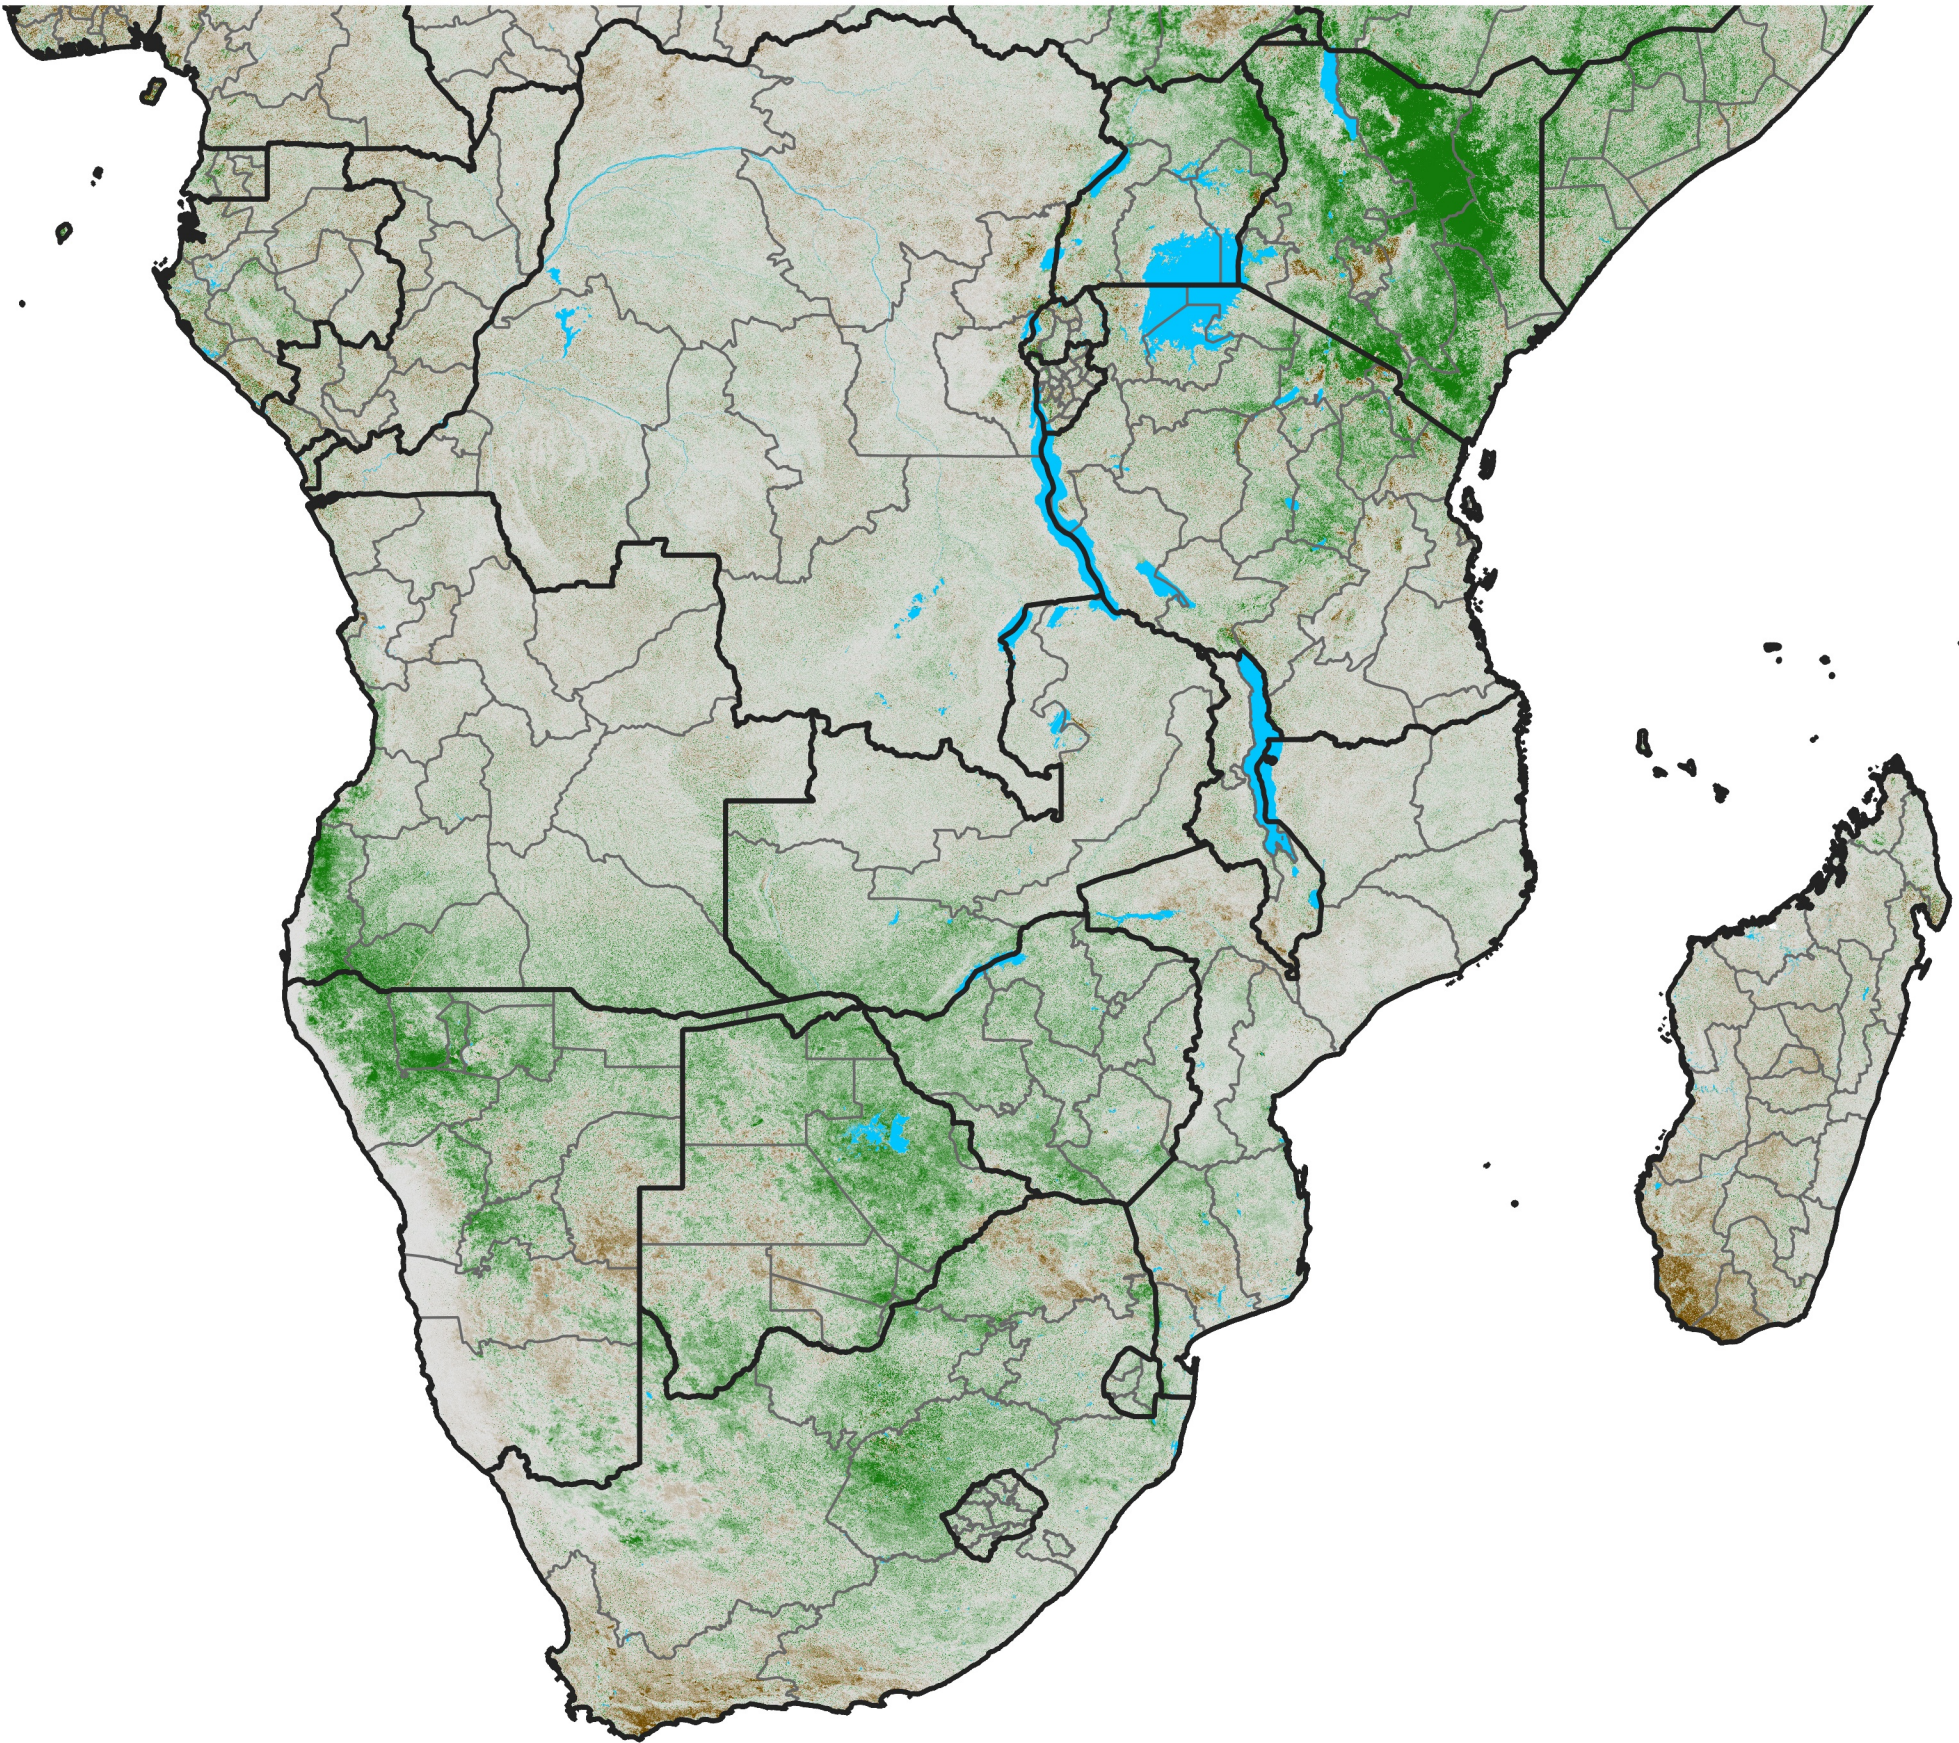

Southern Africa

NDVI Anomaly

2018 minus Mean (2012 - 2021)

Period 25 / Apr 26 - May 05, 2018

NDVI Anomaly

< -0.3 -0.2 -0.1 -0.05 0.05 0.1 0.2 >0.3

Negative

No Difference