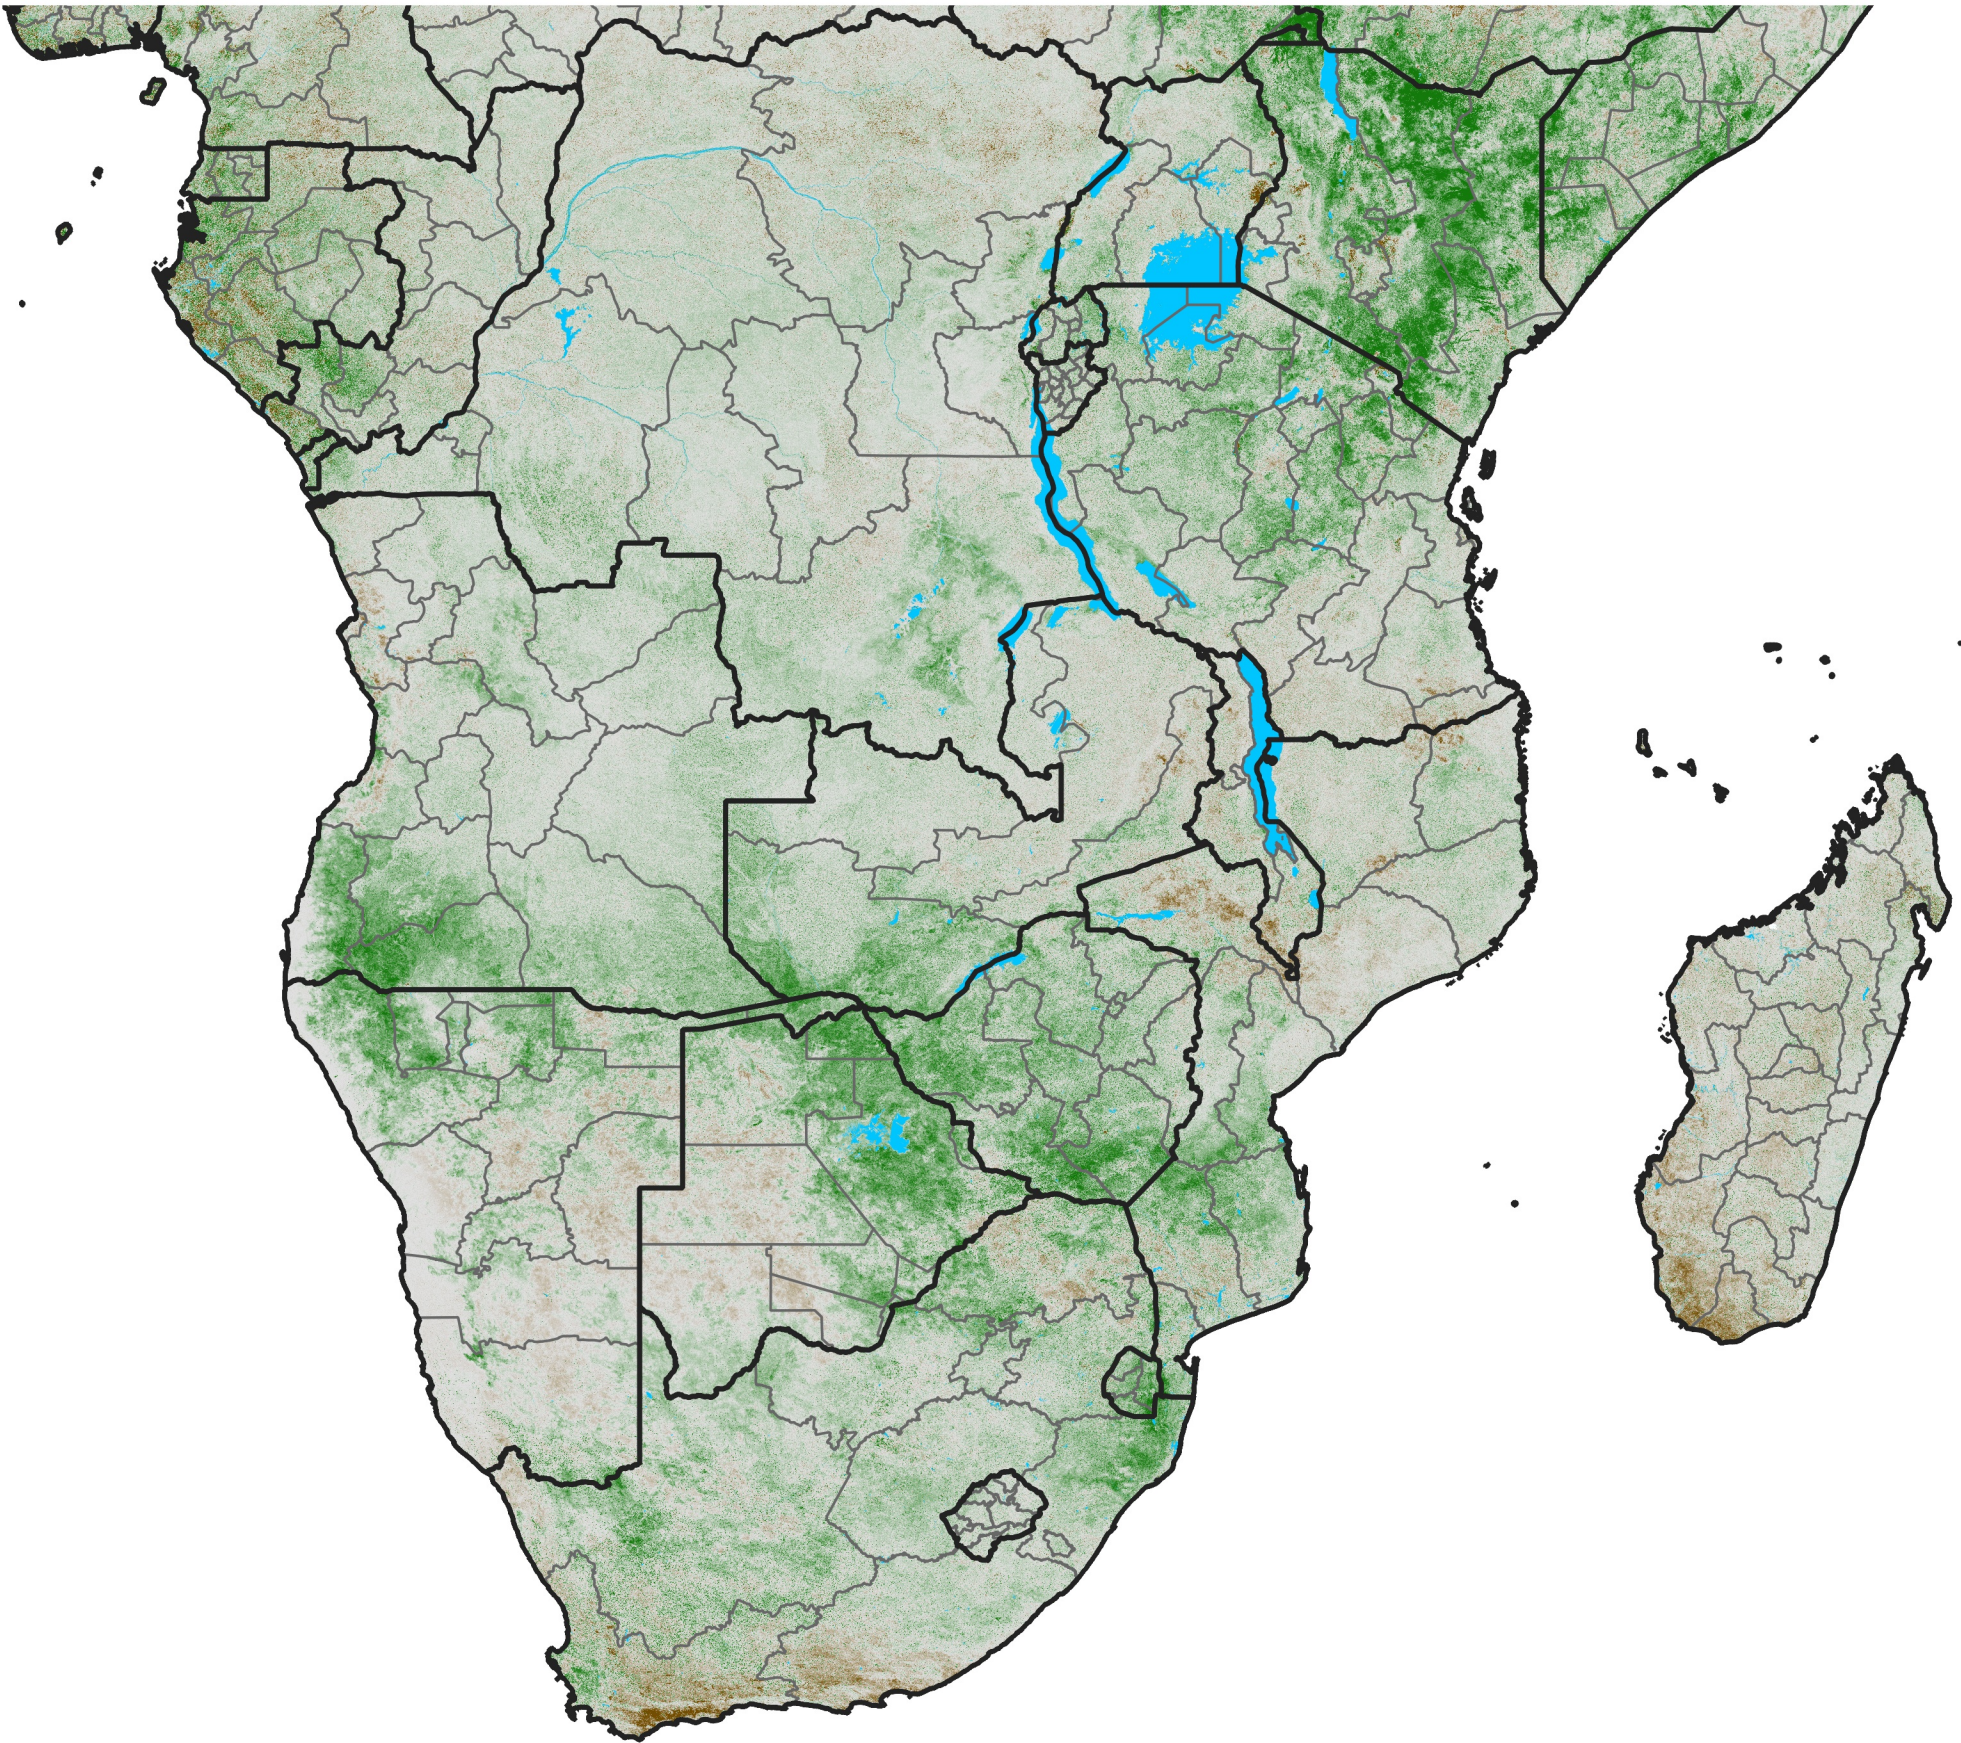

# Southern Africa

## NDVI Anomaly

2018 minus Mean (2012 - 2021)

Period 33 / Jun 06 - 15, 2018