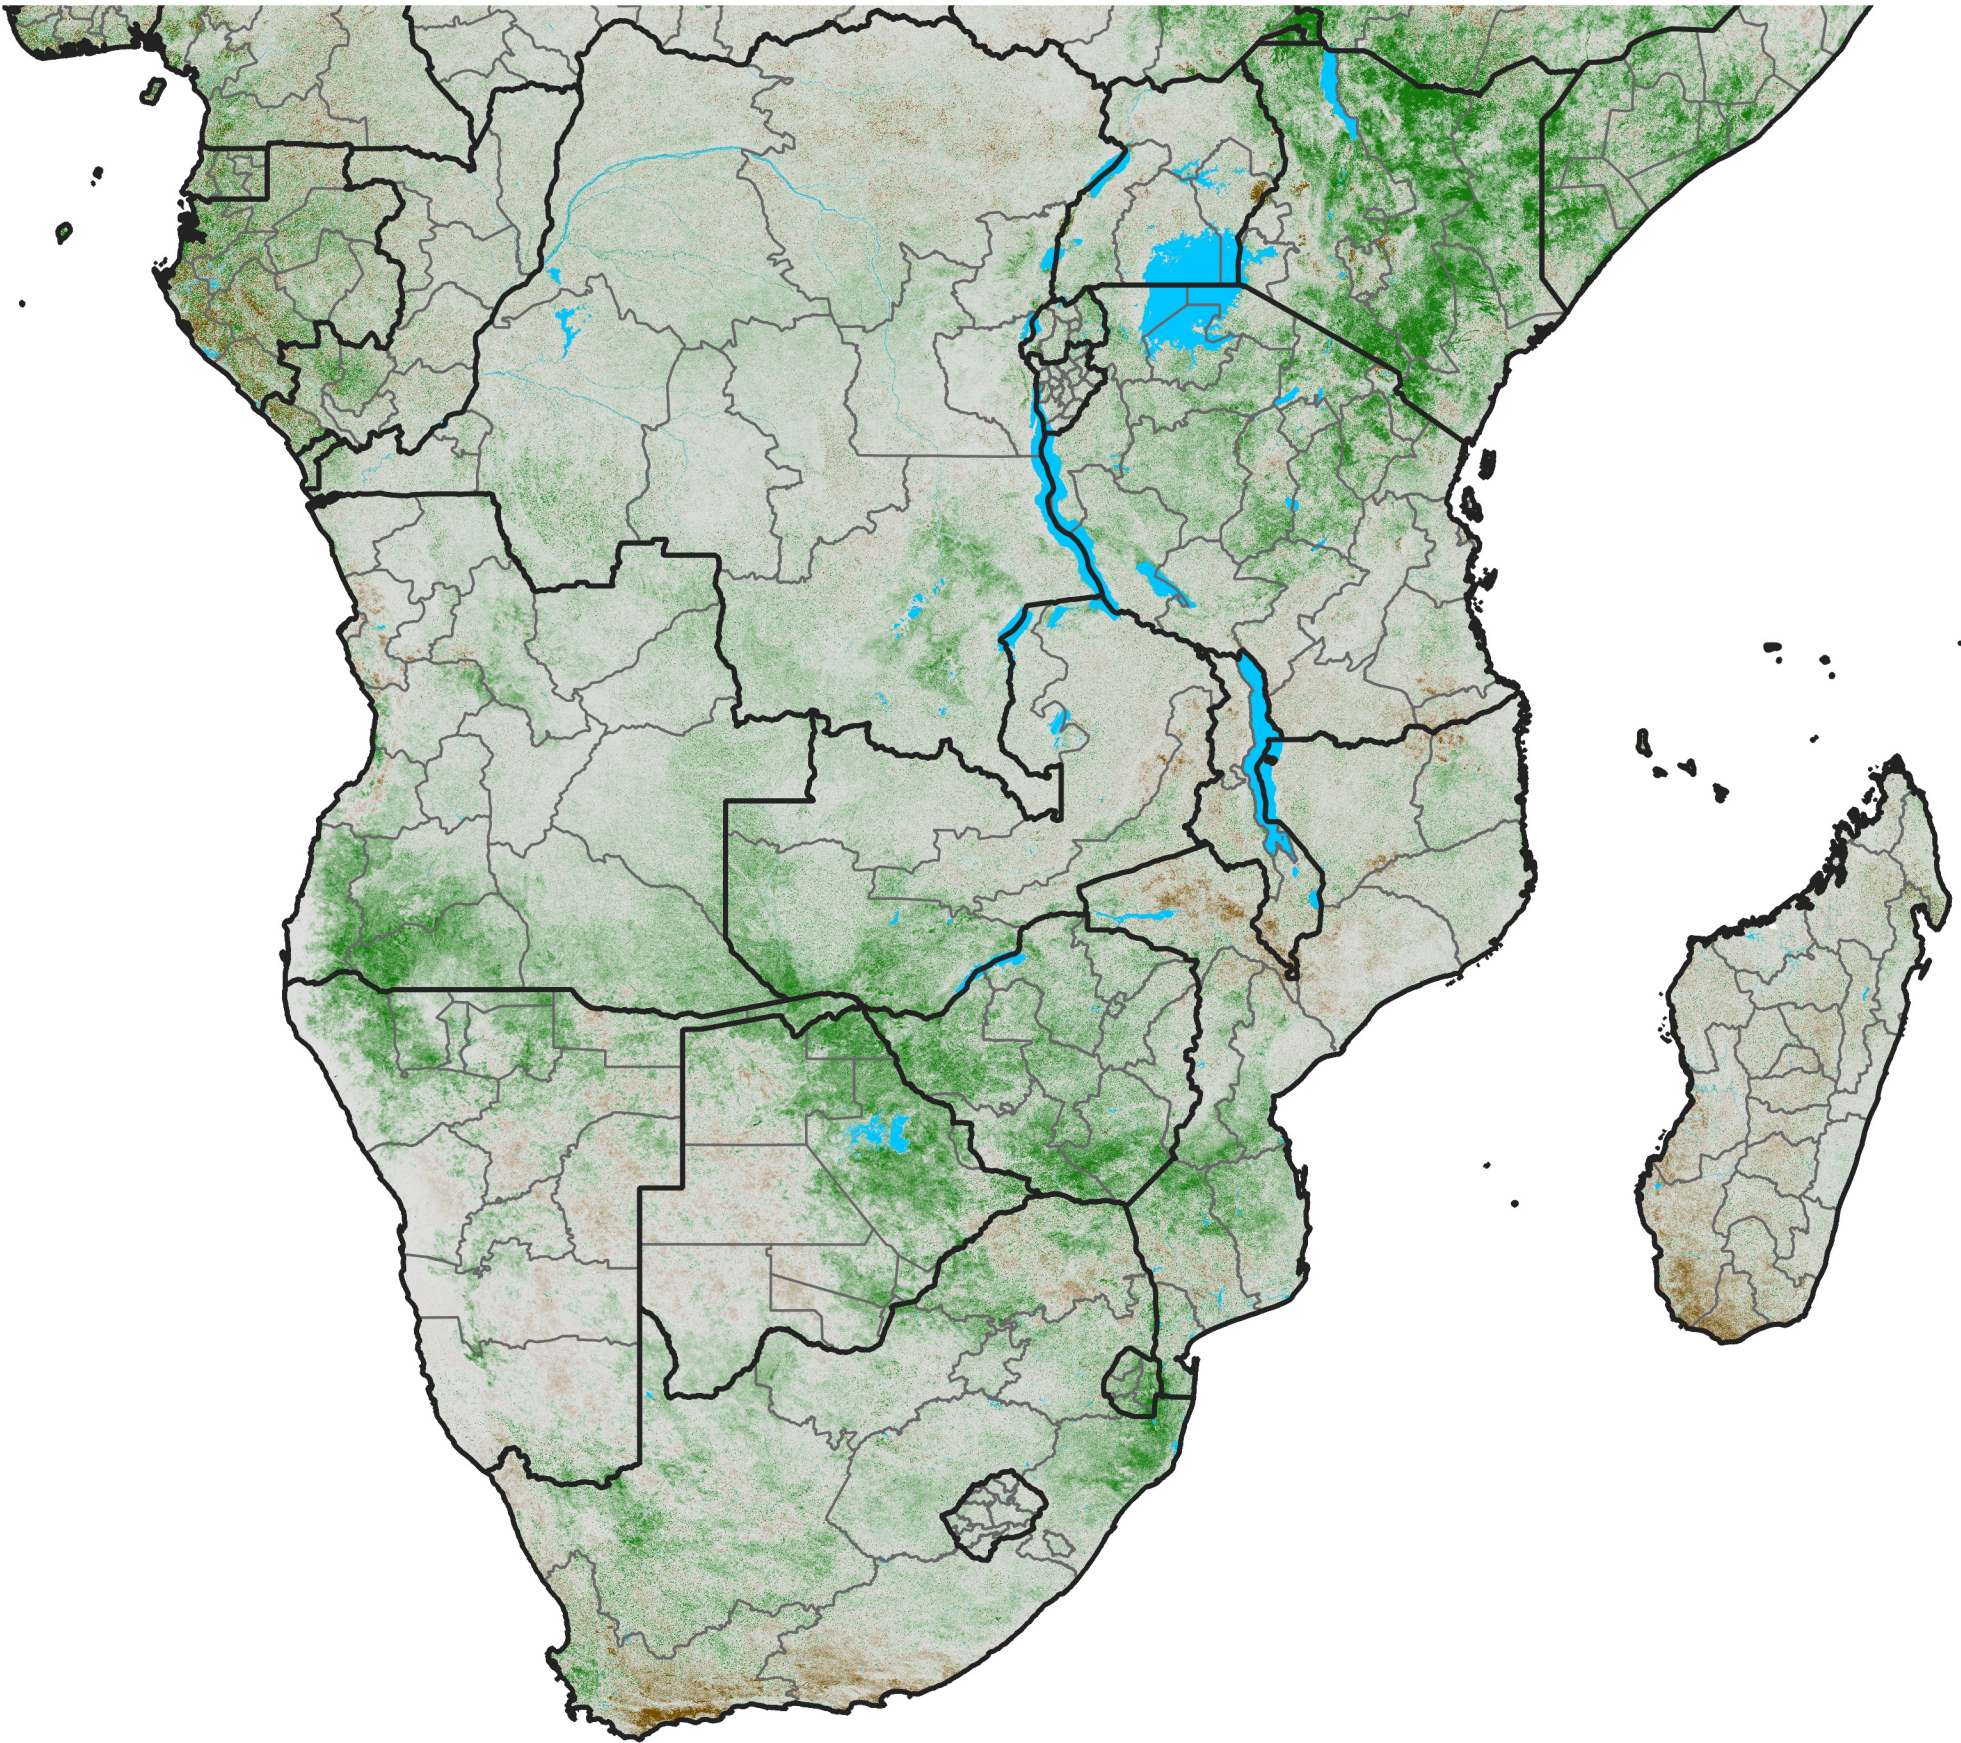

Southern Africa

NDVI Anomaly

2018 minus Mean (2012 - 2021)

Period 34 / Jun 11 - 20, 2018

NDVI Anomaly

< -0.3 -0.2 -0.1 -0.05 0.05 0.1 0.2 >0.3

Negative

No Difference