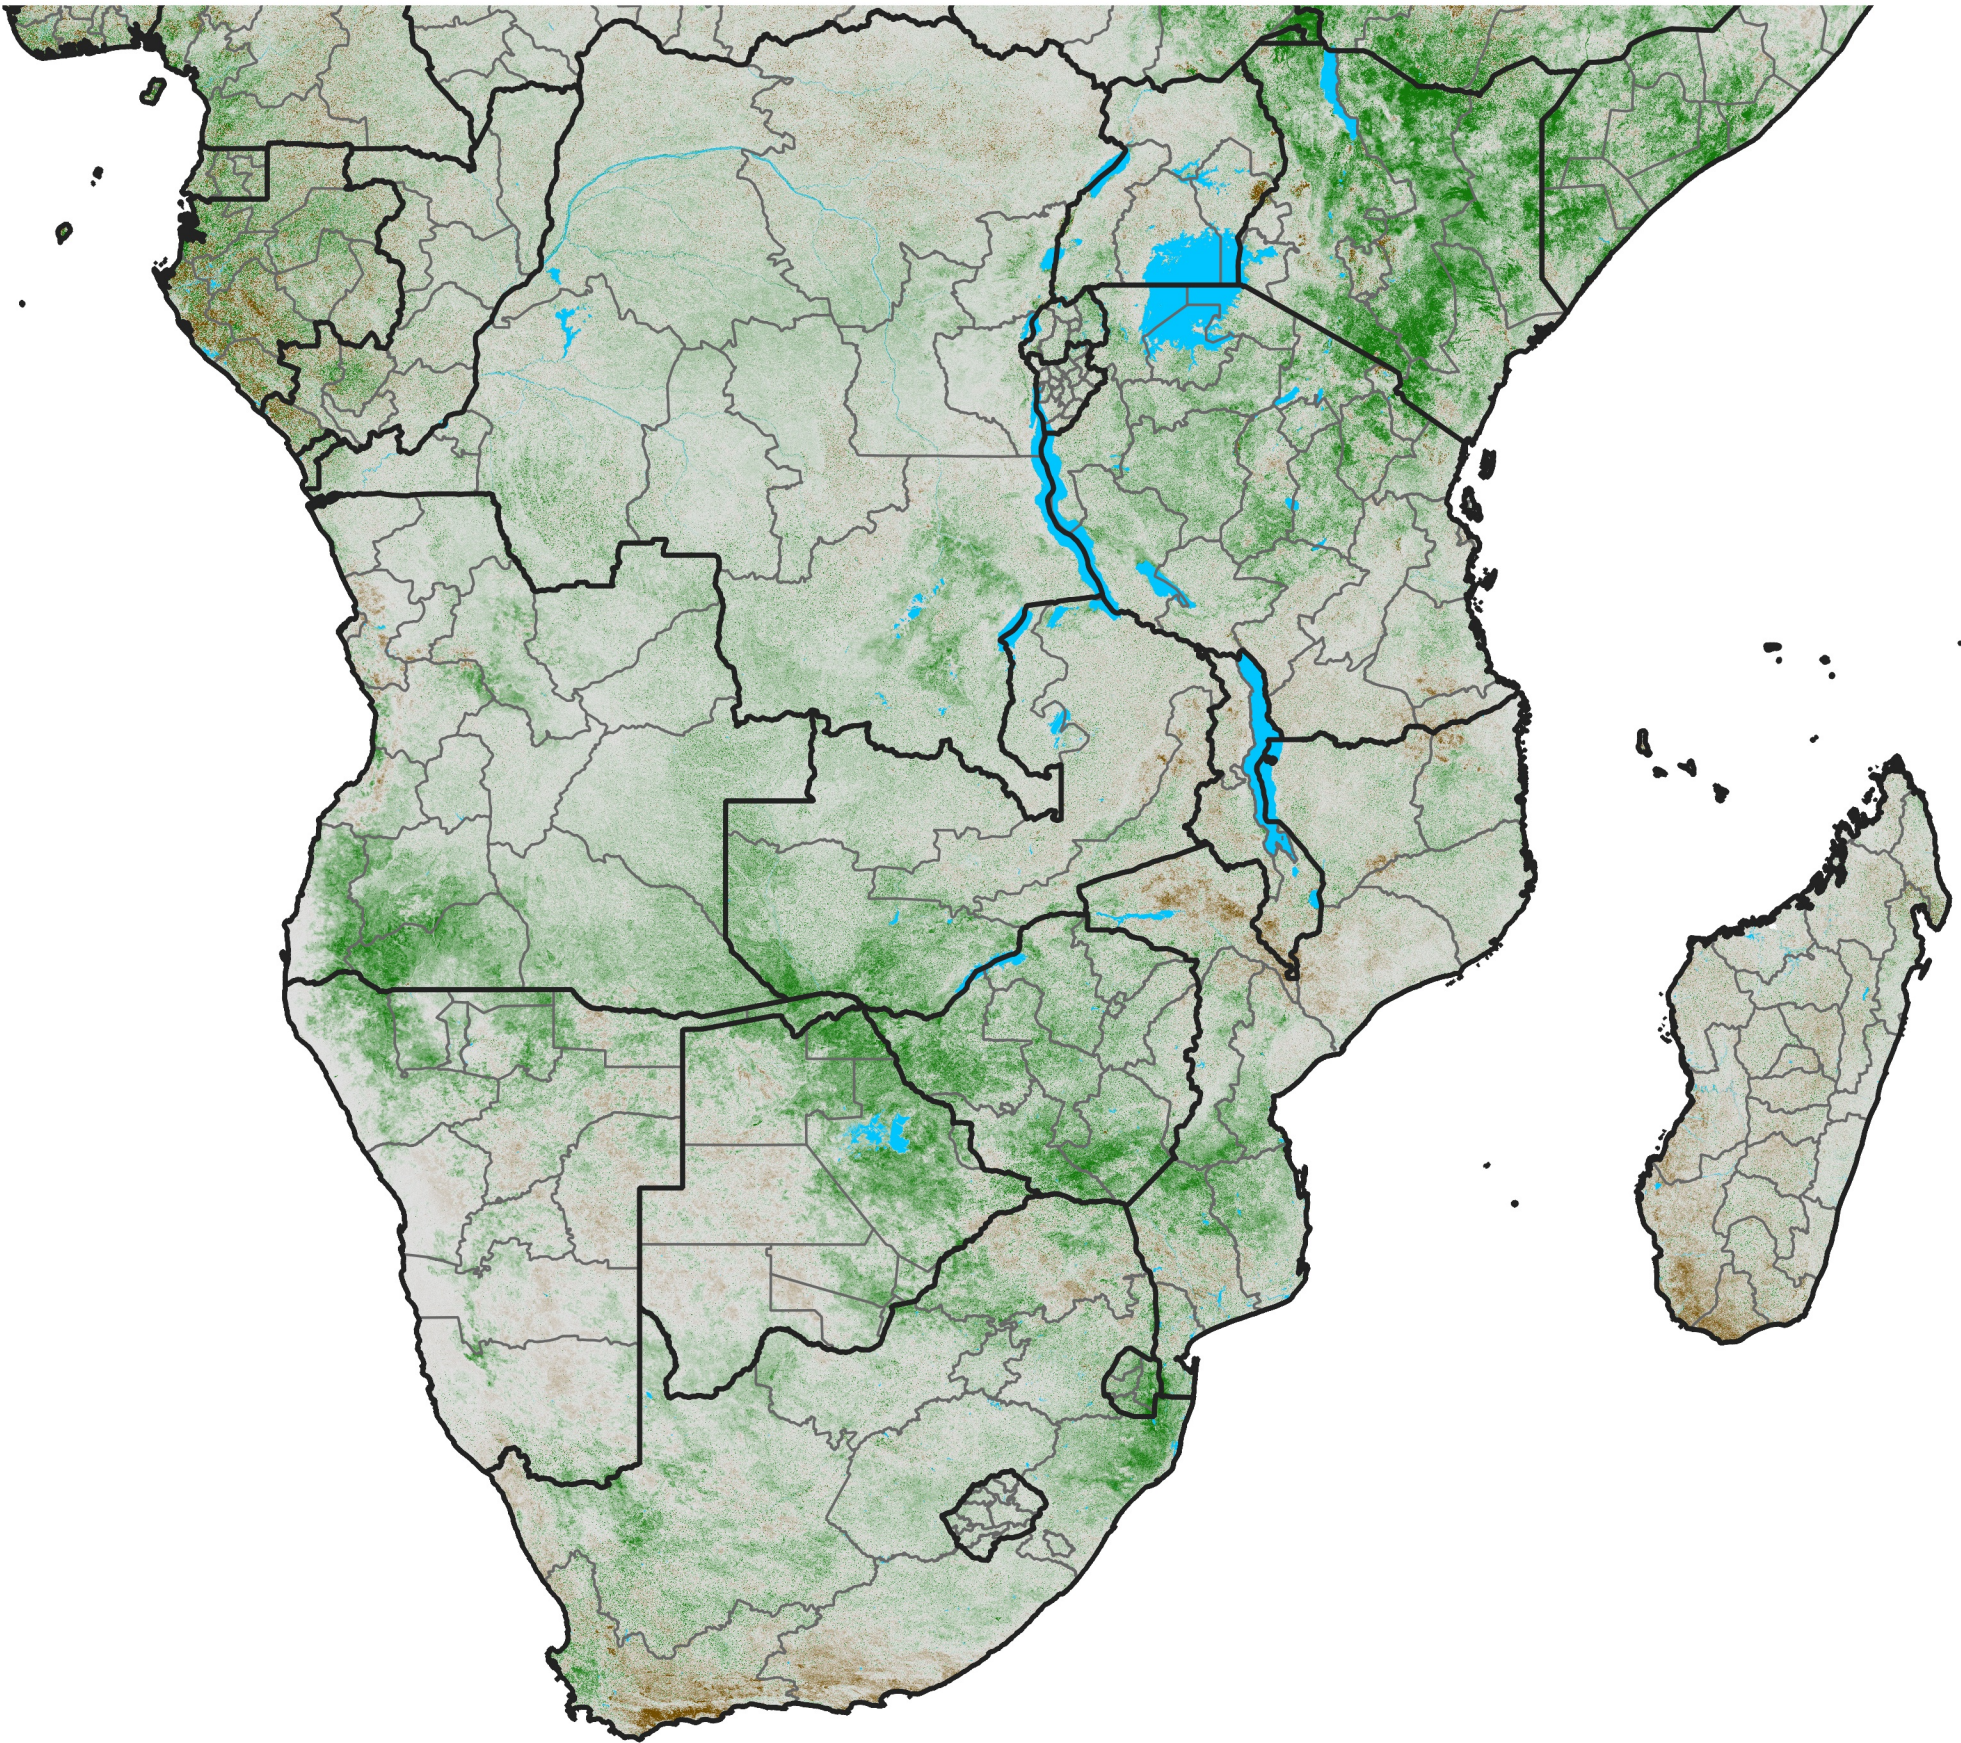

Southern Africa

NDVI Anomaly

2018 minus Mean (2012 - 2021)

Period 35 / Jun 16 - 25, 2018

NDVI Anomaly

< -0.3 -0.2 -0.1 -0.05 0.05 0.1 0.2 >0.3

Negative

No Difference