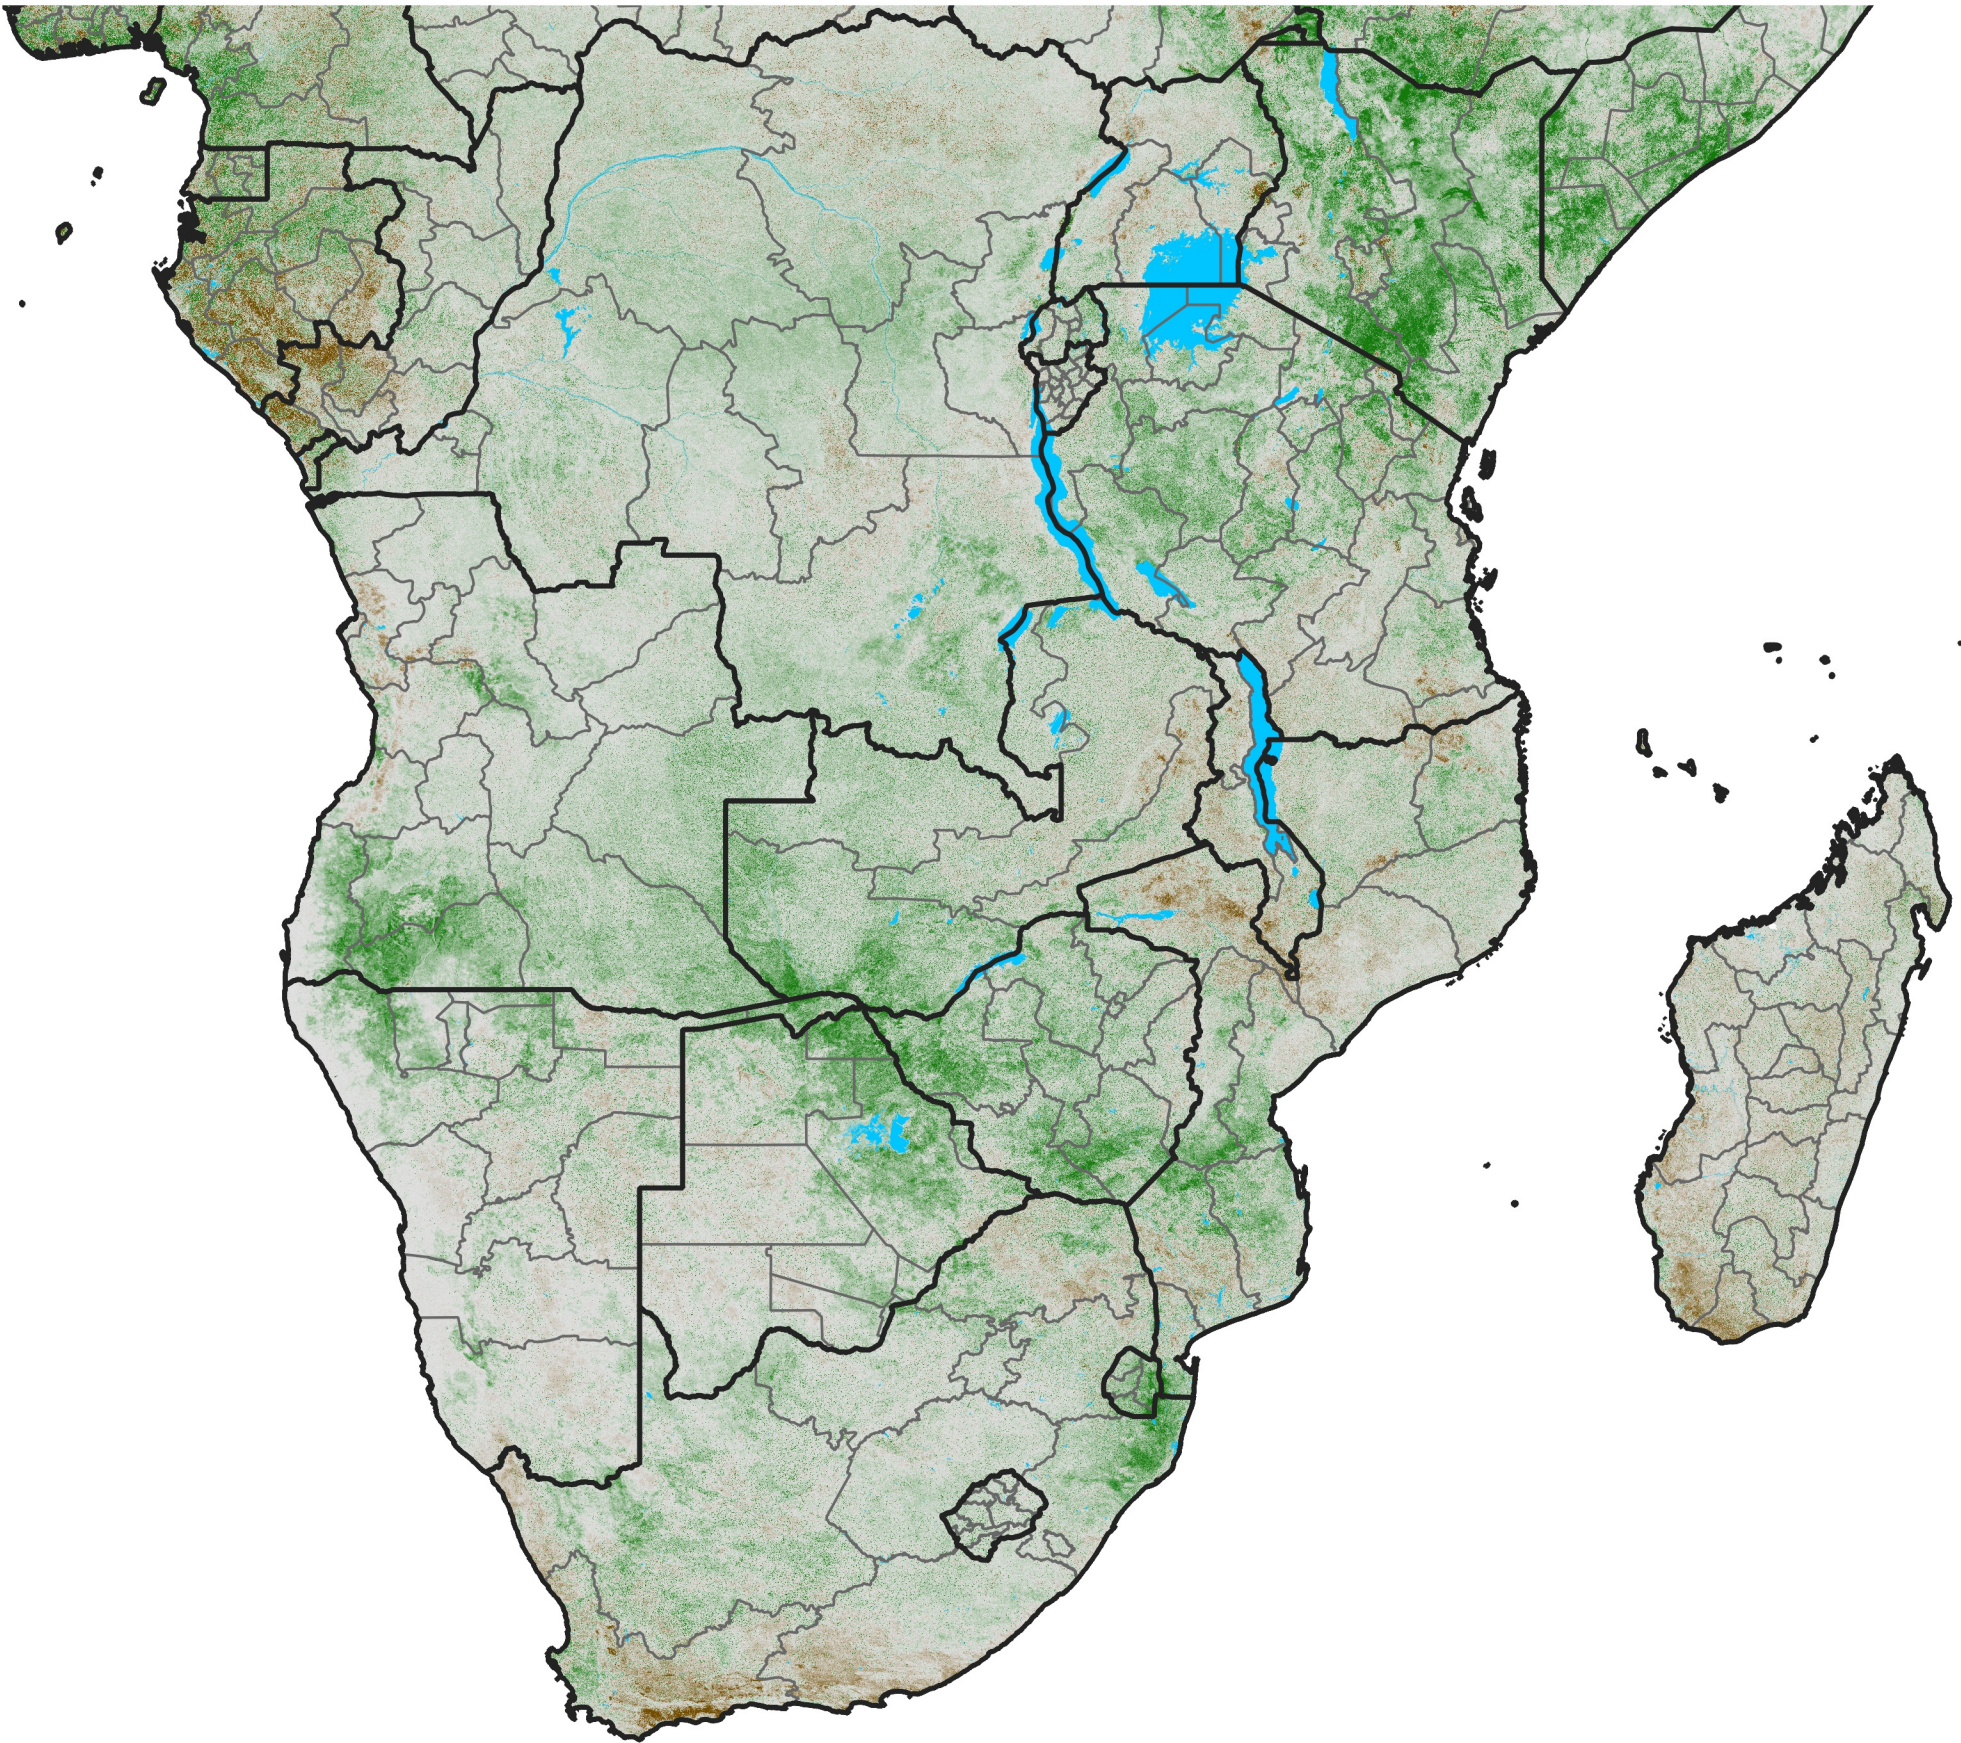

Southern Africa

NDVI Anomaly

2018 minus Mean (2012 - 2021)

Period 38 / Jul 01 - 10, 2018

NDVI Anomaly

< -0.3 -0.2 -0.1 -0.05 0.05 0.1 0.2 >0.3

Negative

No Difference