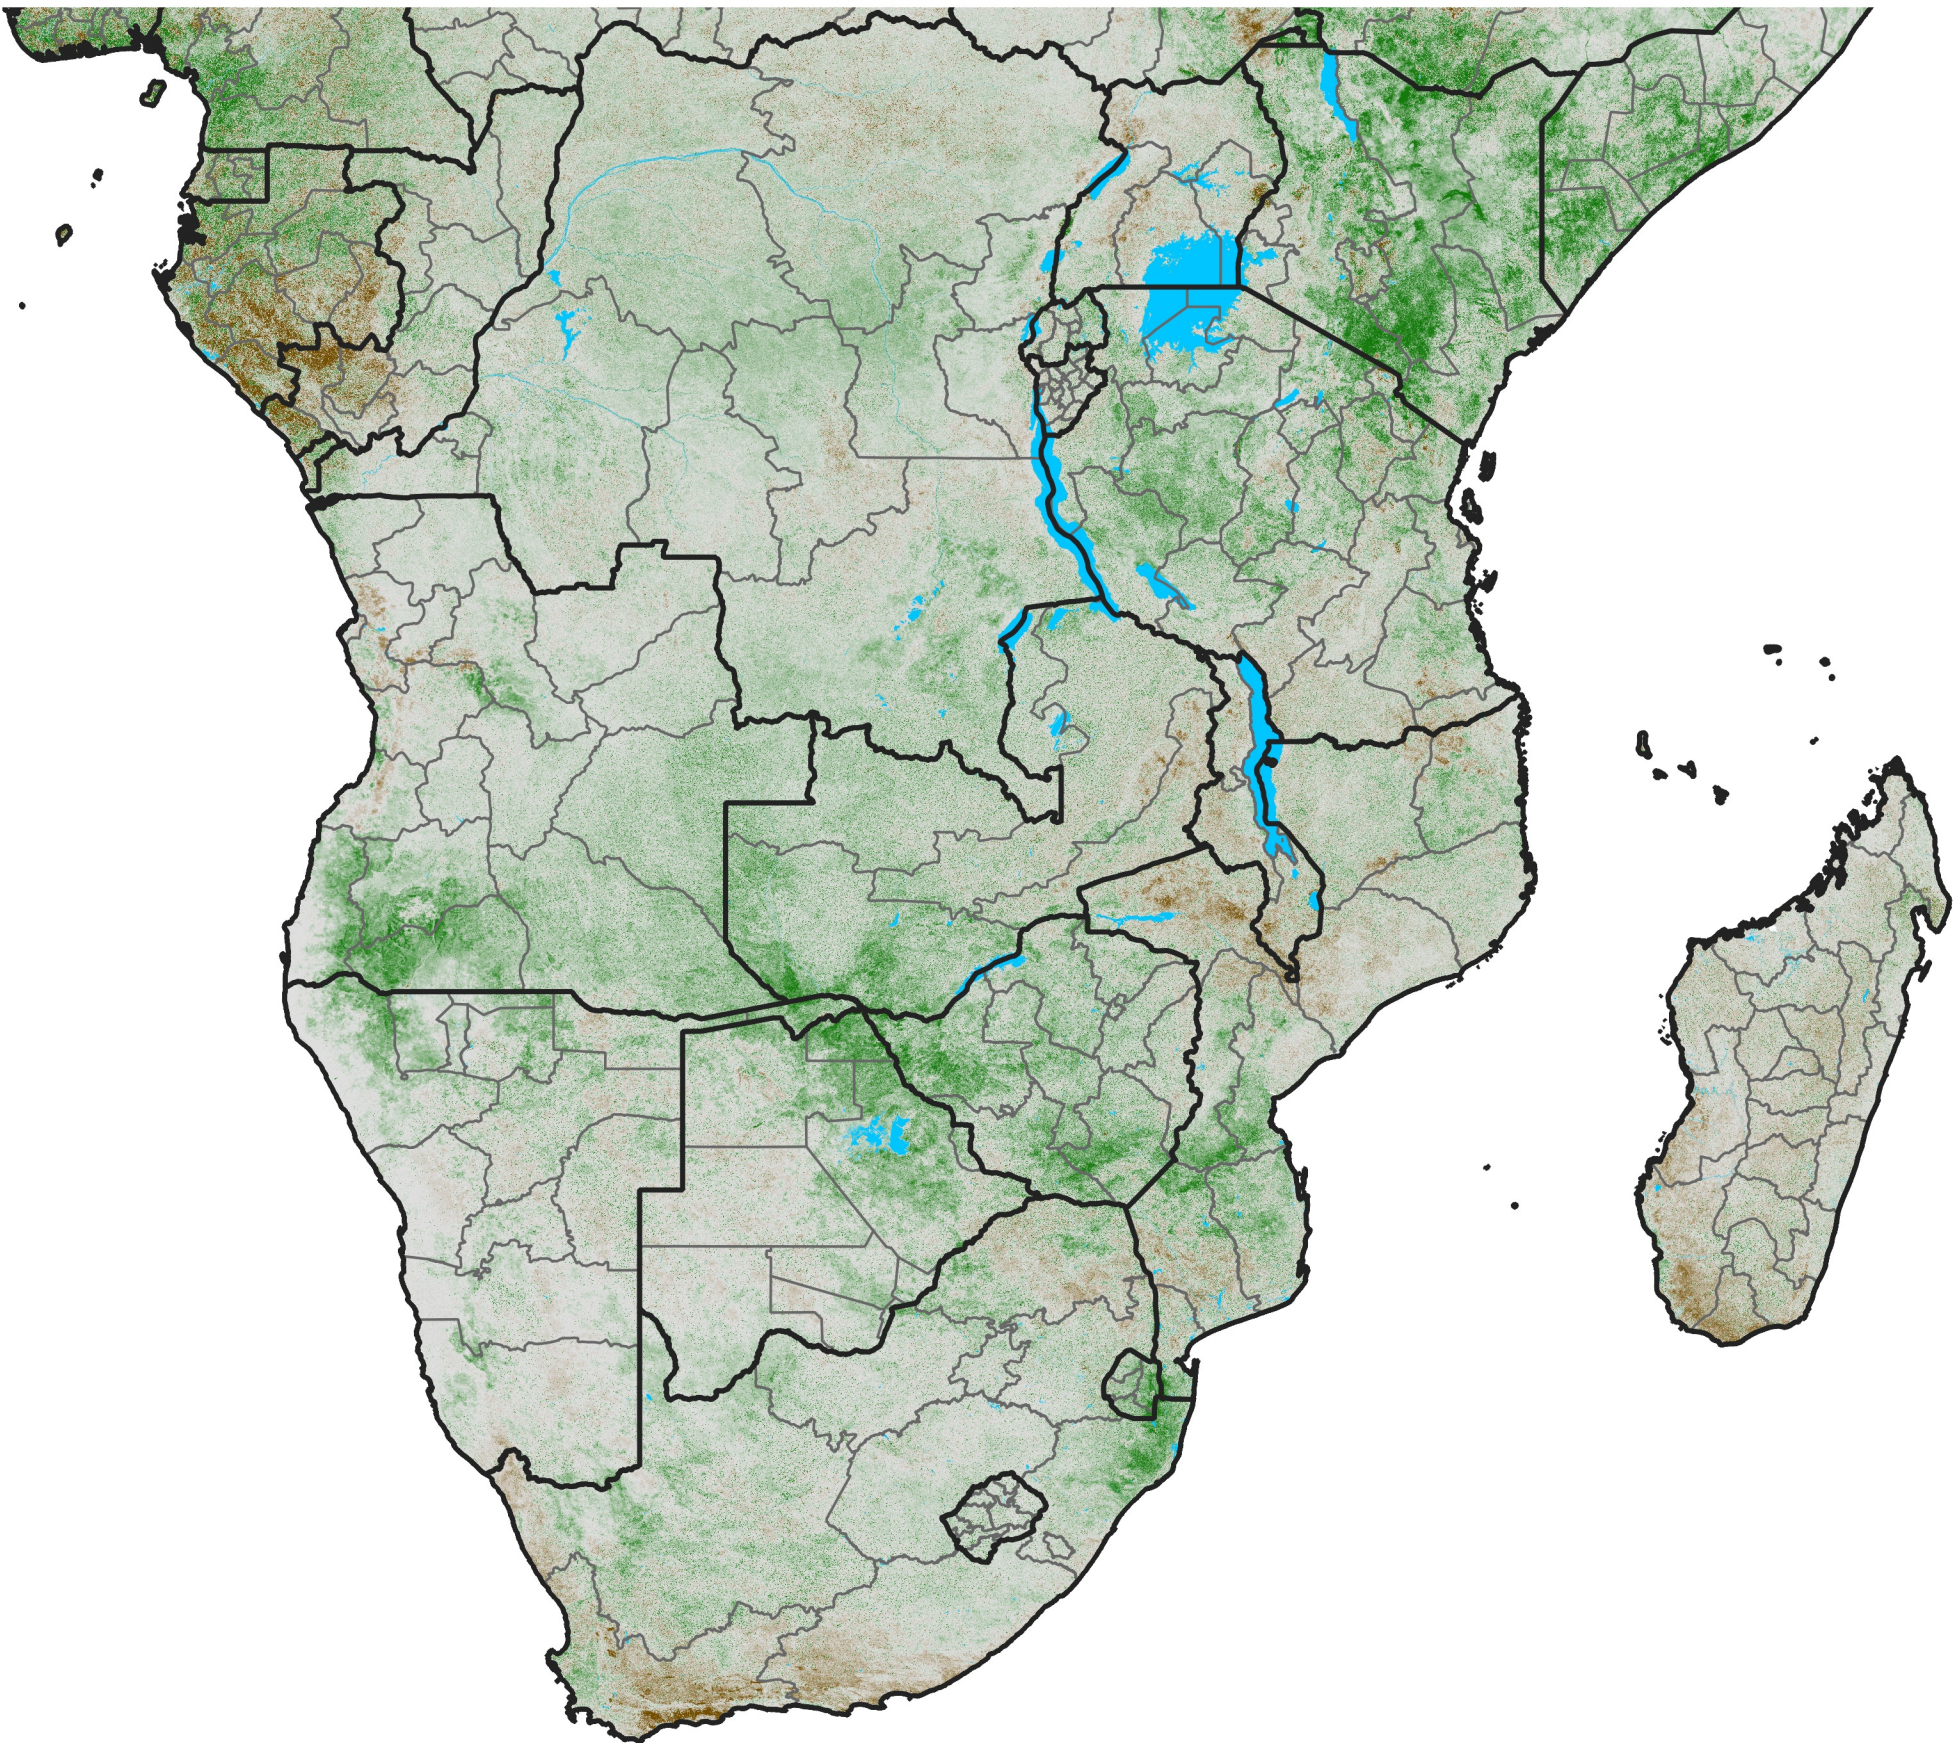

Southern Africa

NDVI Anomaly

2018 minus Mean (2012 - 2021)

Period 39 / Jul 06 - 15, 2018

NDVI Anomaly

< -0.3 -0.2 -0.1 -0.05 0.05 0.1 0.2 >0.3

Negative

No Difference