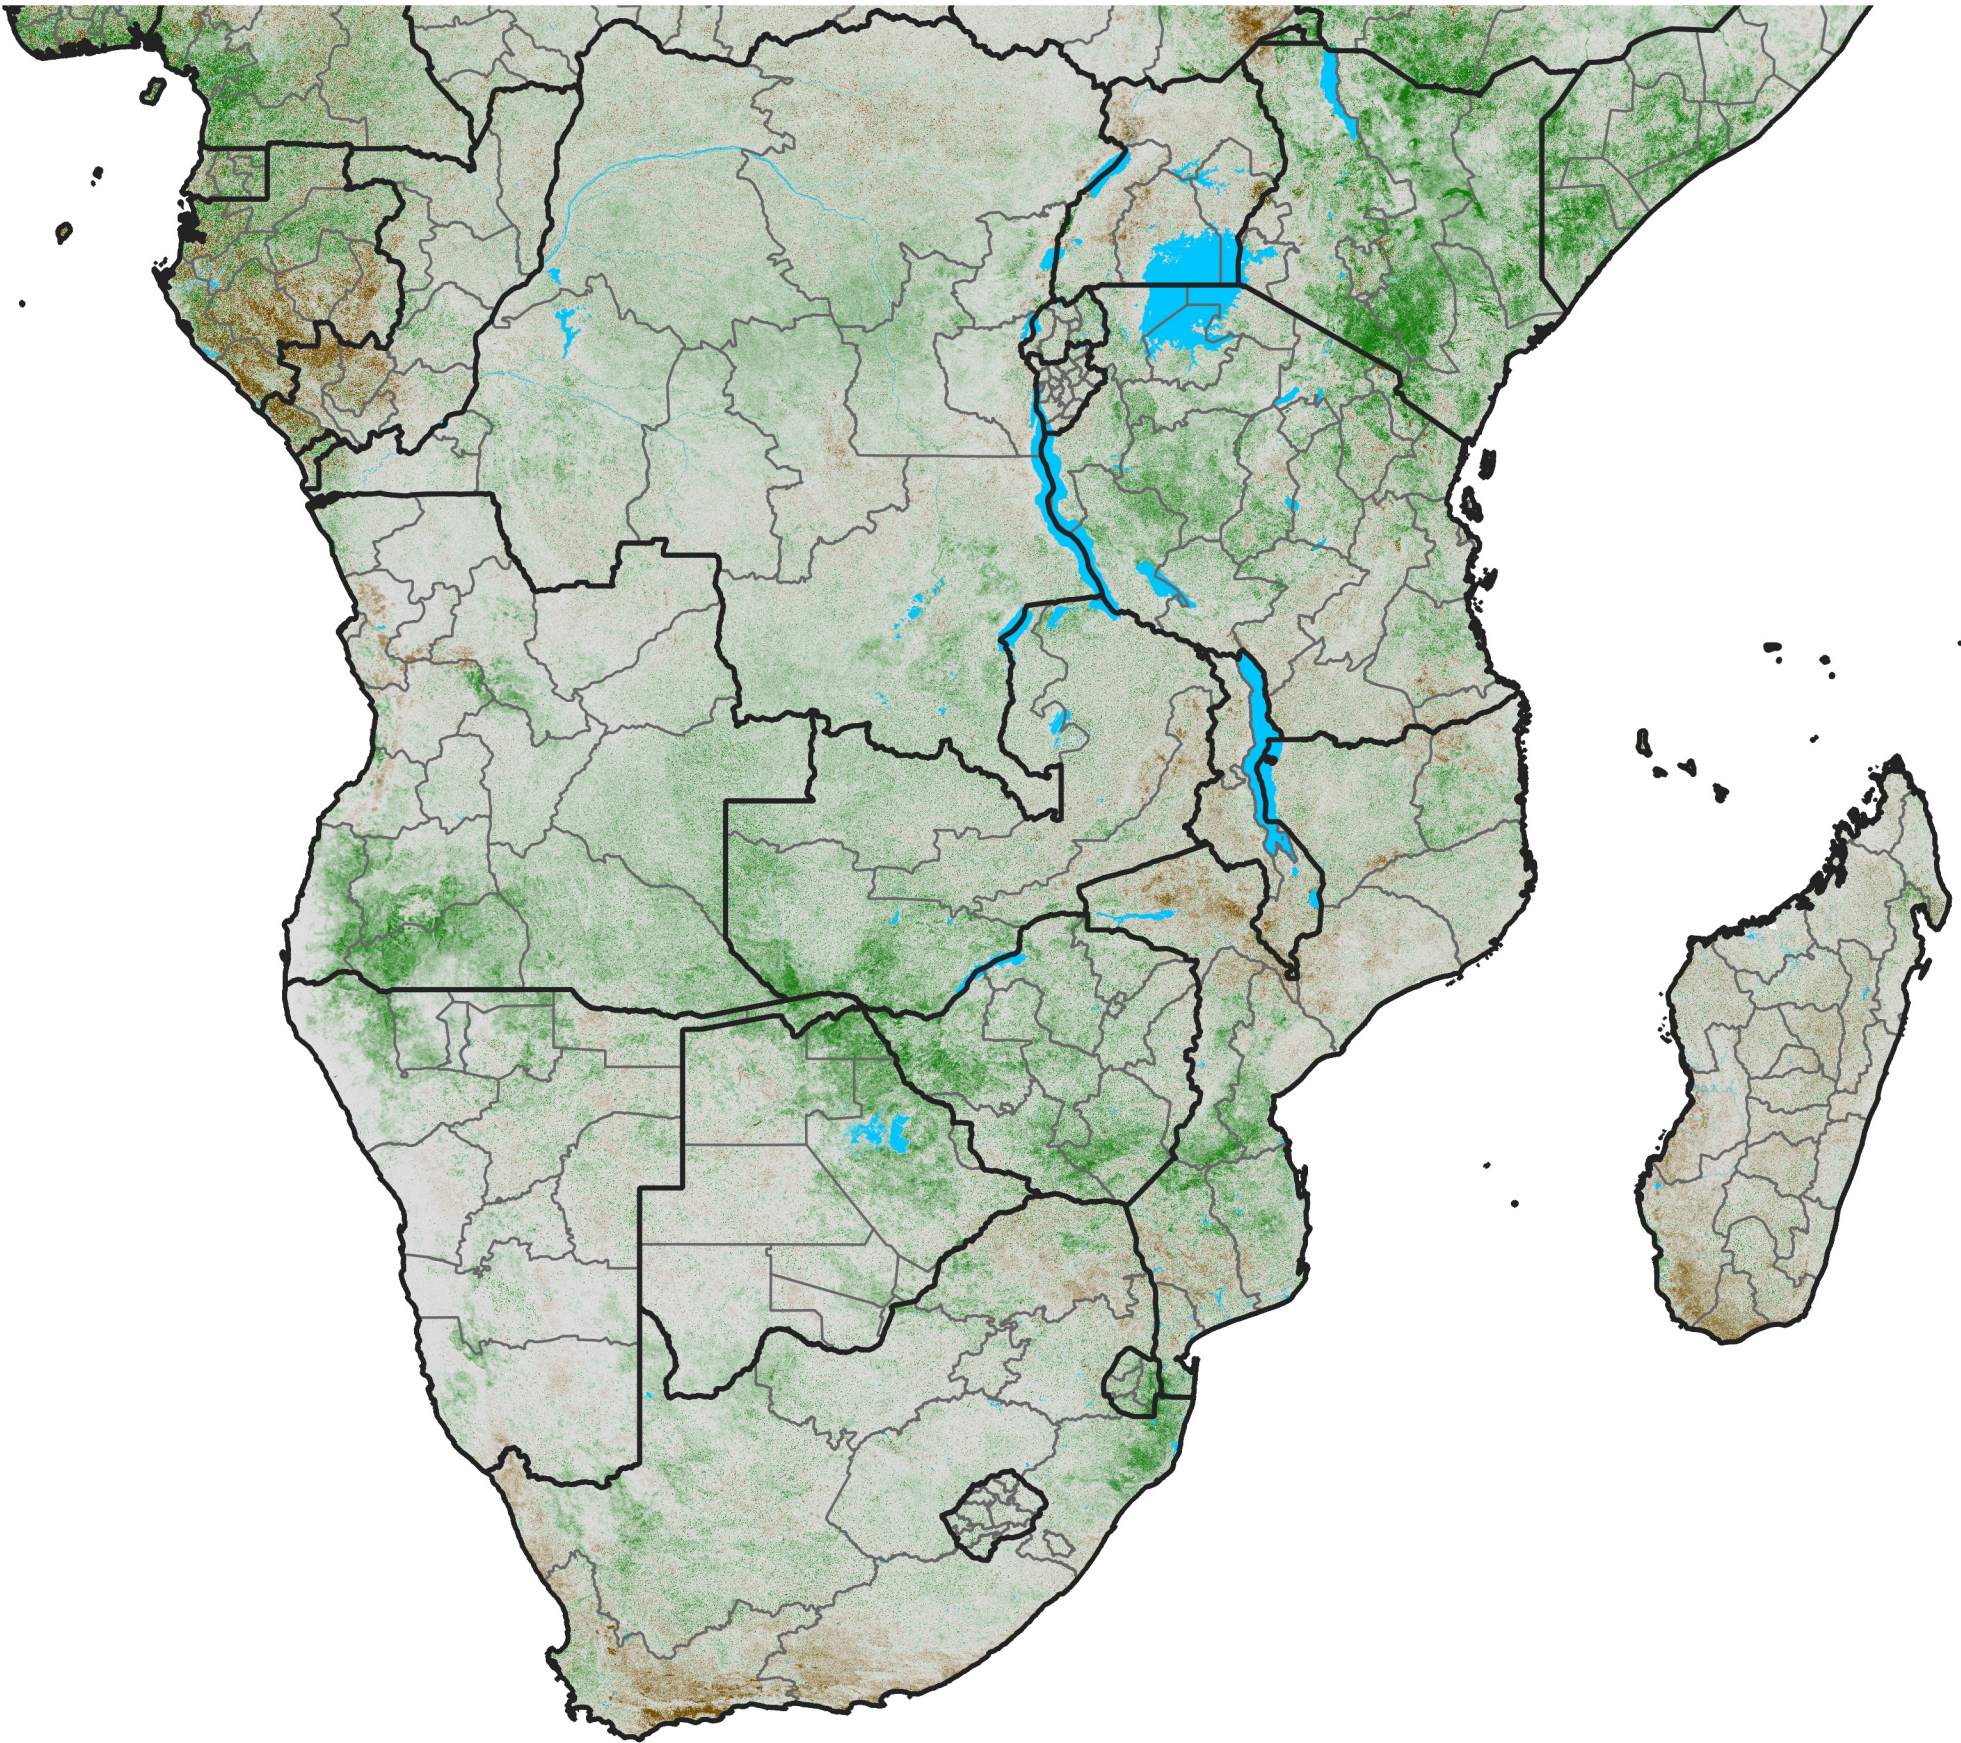

# Southern Africa

## NDVI Anomaly

2018 minus Mean (2012 - 2021)

Period 40 / Jul 11 - 20, 2018

### NDVI Anomaly

< -0.3   -0.2   -0.1   -0.05   0.05   0.1   0.2   >0.3

Negative

No Difference

Positive