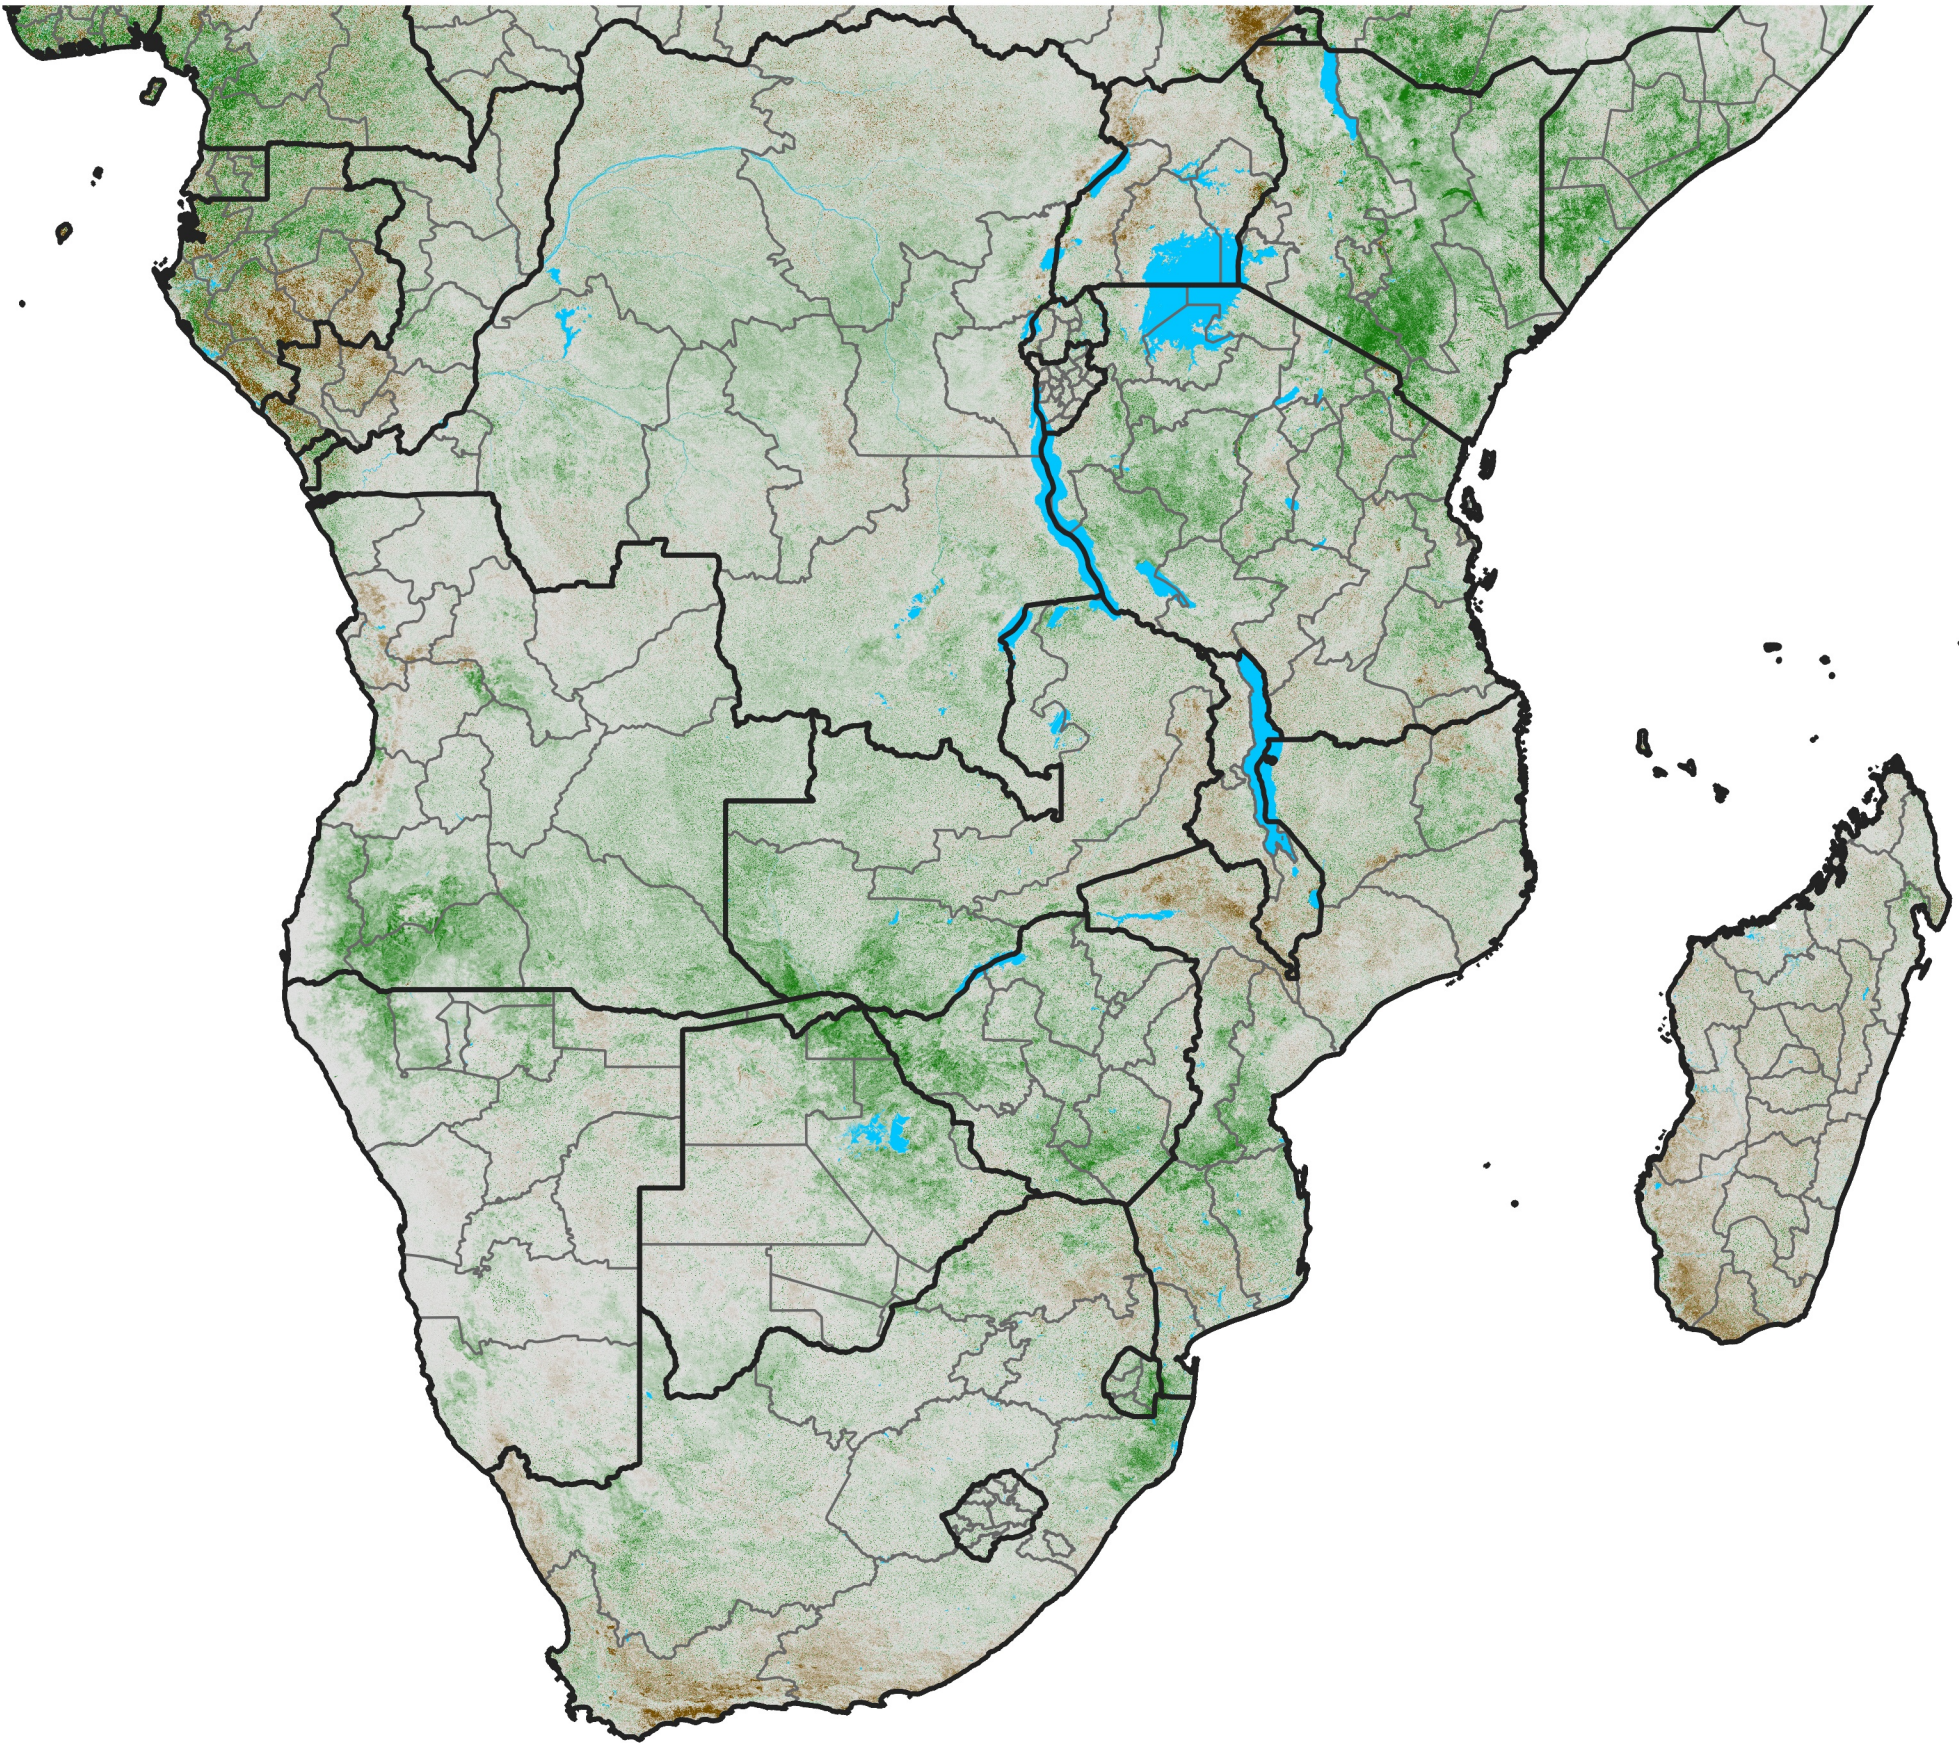

Southern Africa

NDVI Anomaly

2018 minus Mean (2012 - 2021)

Period 41 / Jul 16 - 25, 2018

NDVI Anomaly

< -0.3 -0.2 -0.1 -0.05 0.05 0.1 0.2 >0.3

Negative

No Difference