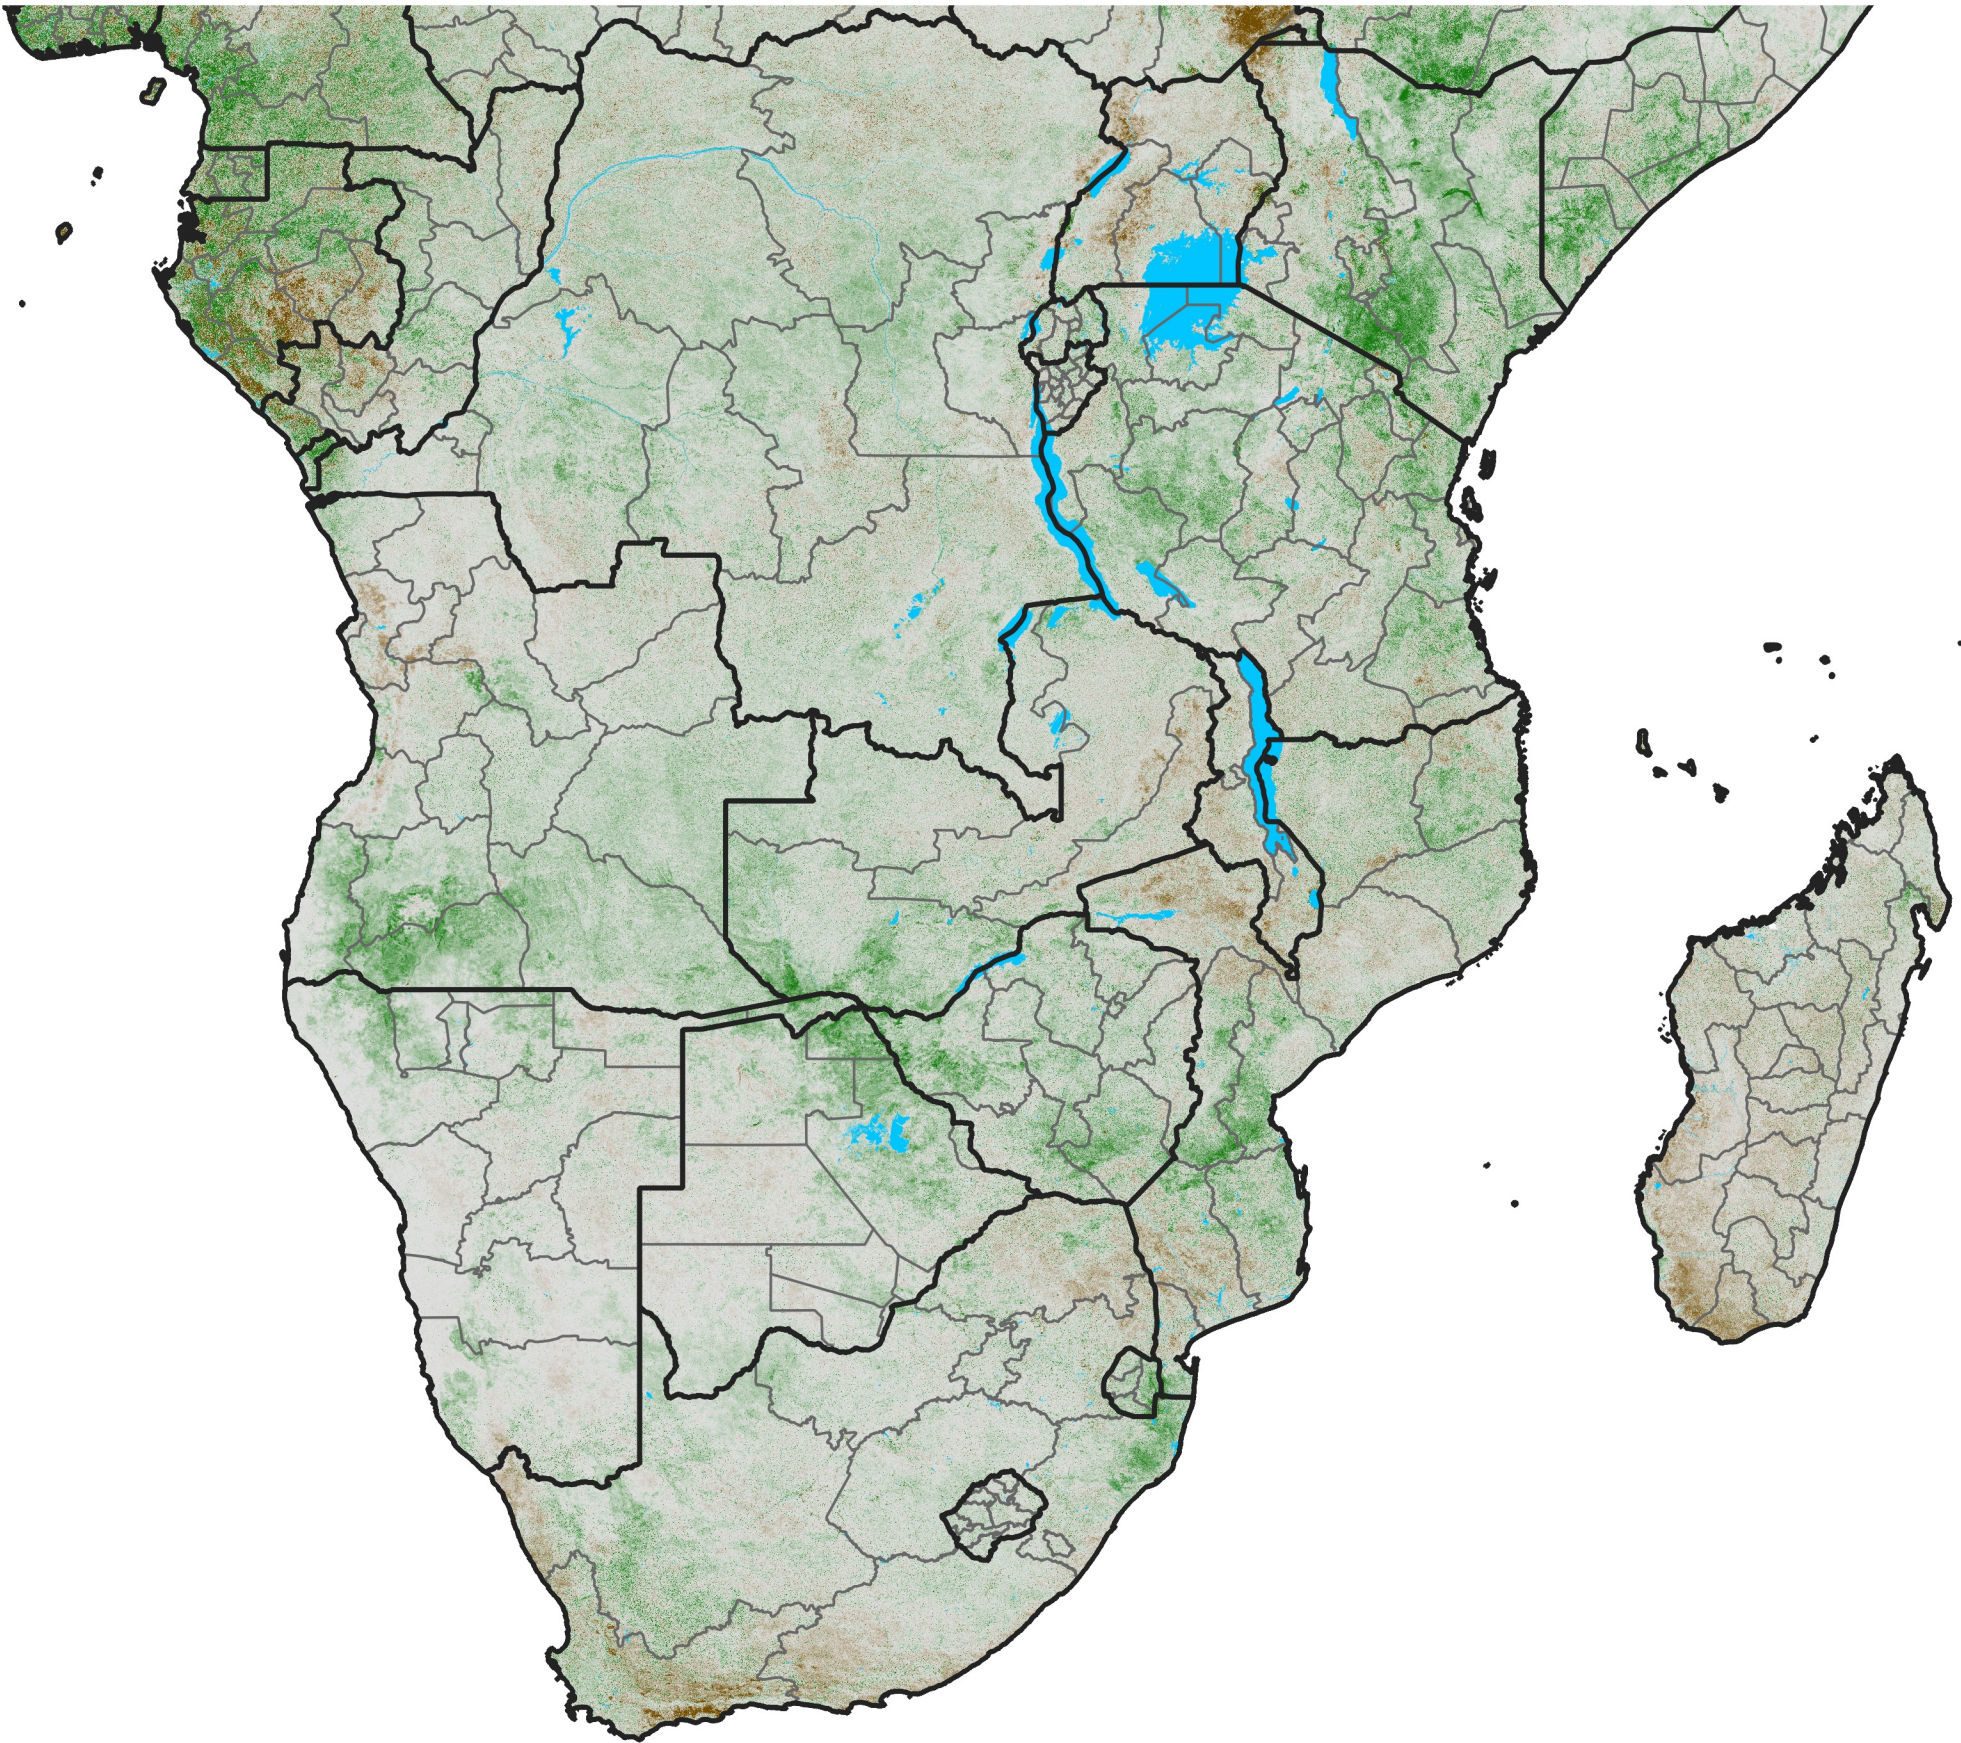

Southern Africa

NDVI Anomaly

2018 minus Mean (2012 - 2021)

Period 43 / Jul 26 - Aug 05, 2018

NDVI Anomaly

< -0.3 -0.2 -0.1 -0.05 0.05 0.1 0.2 >0.3

Negative

No Difference