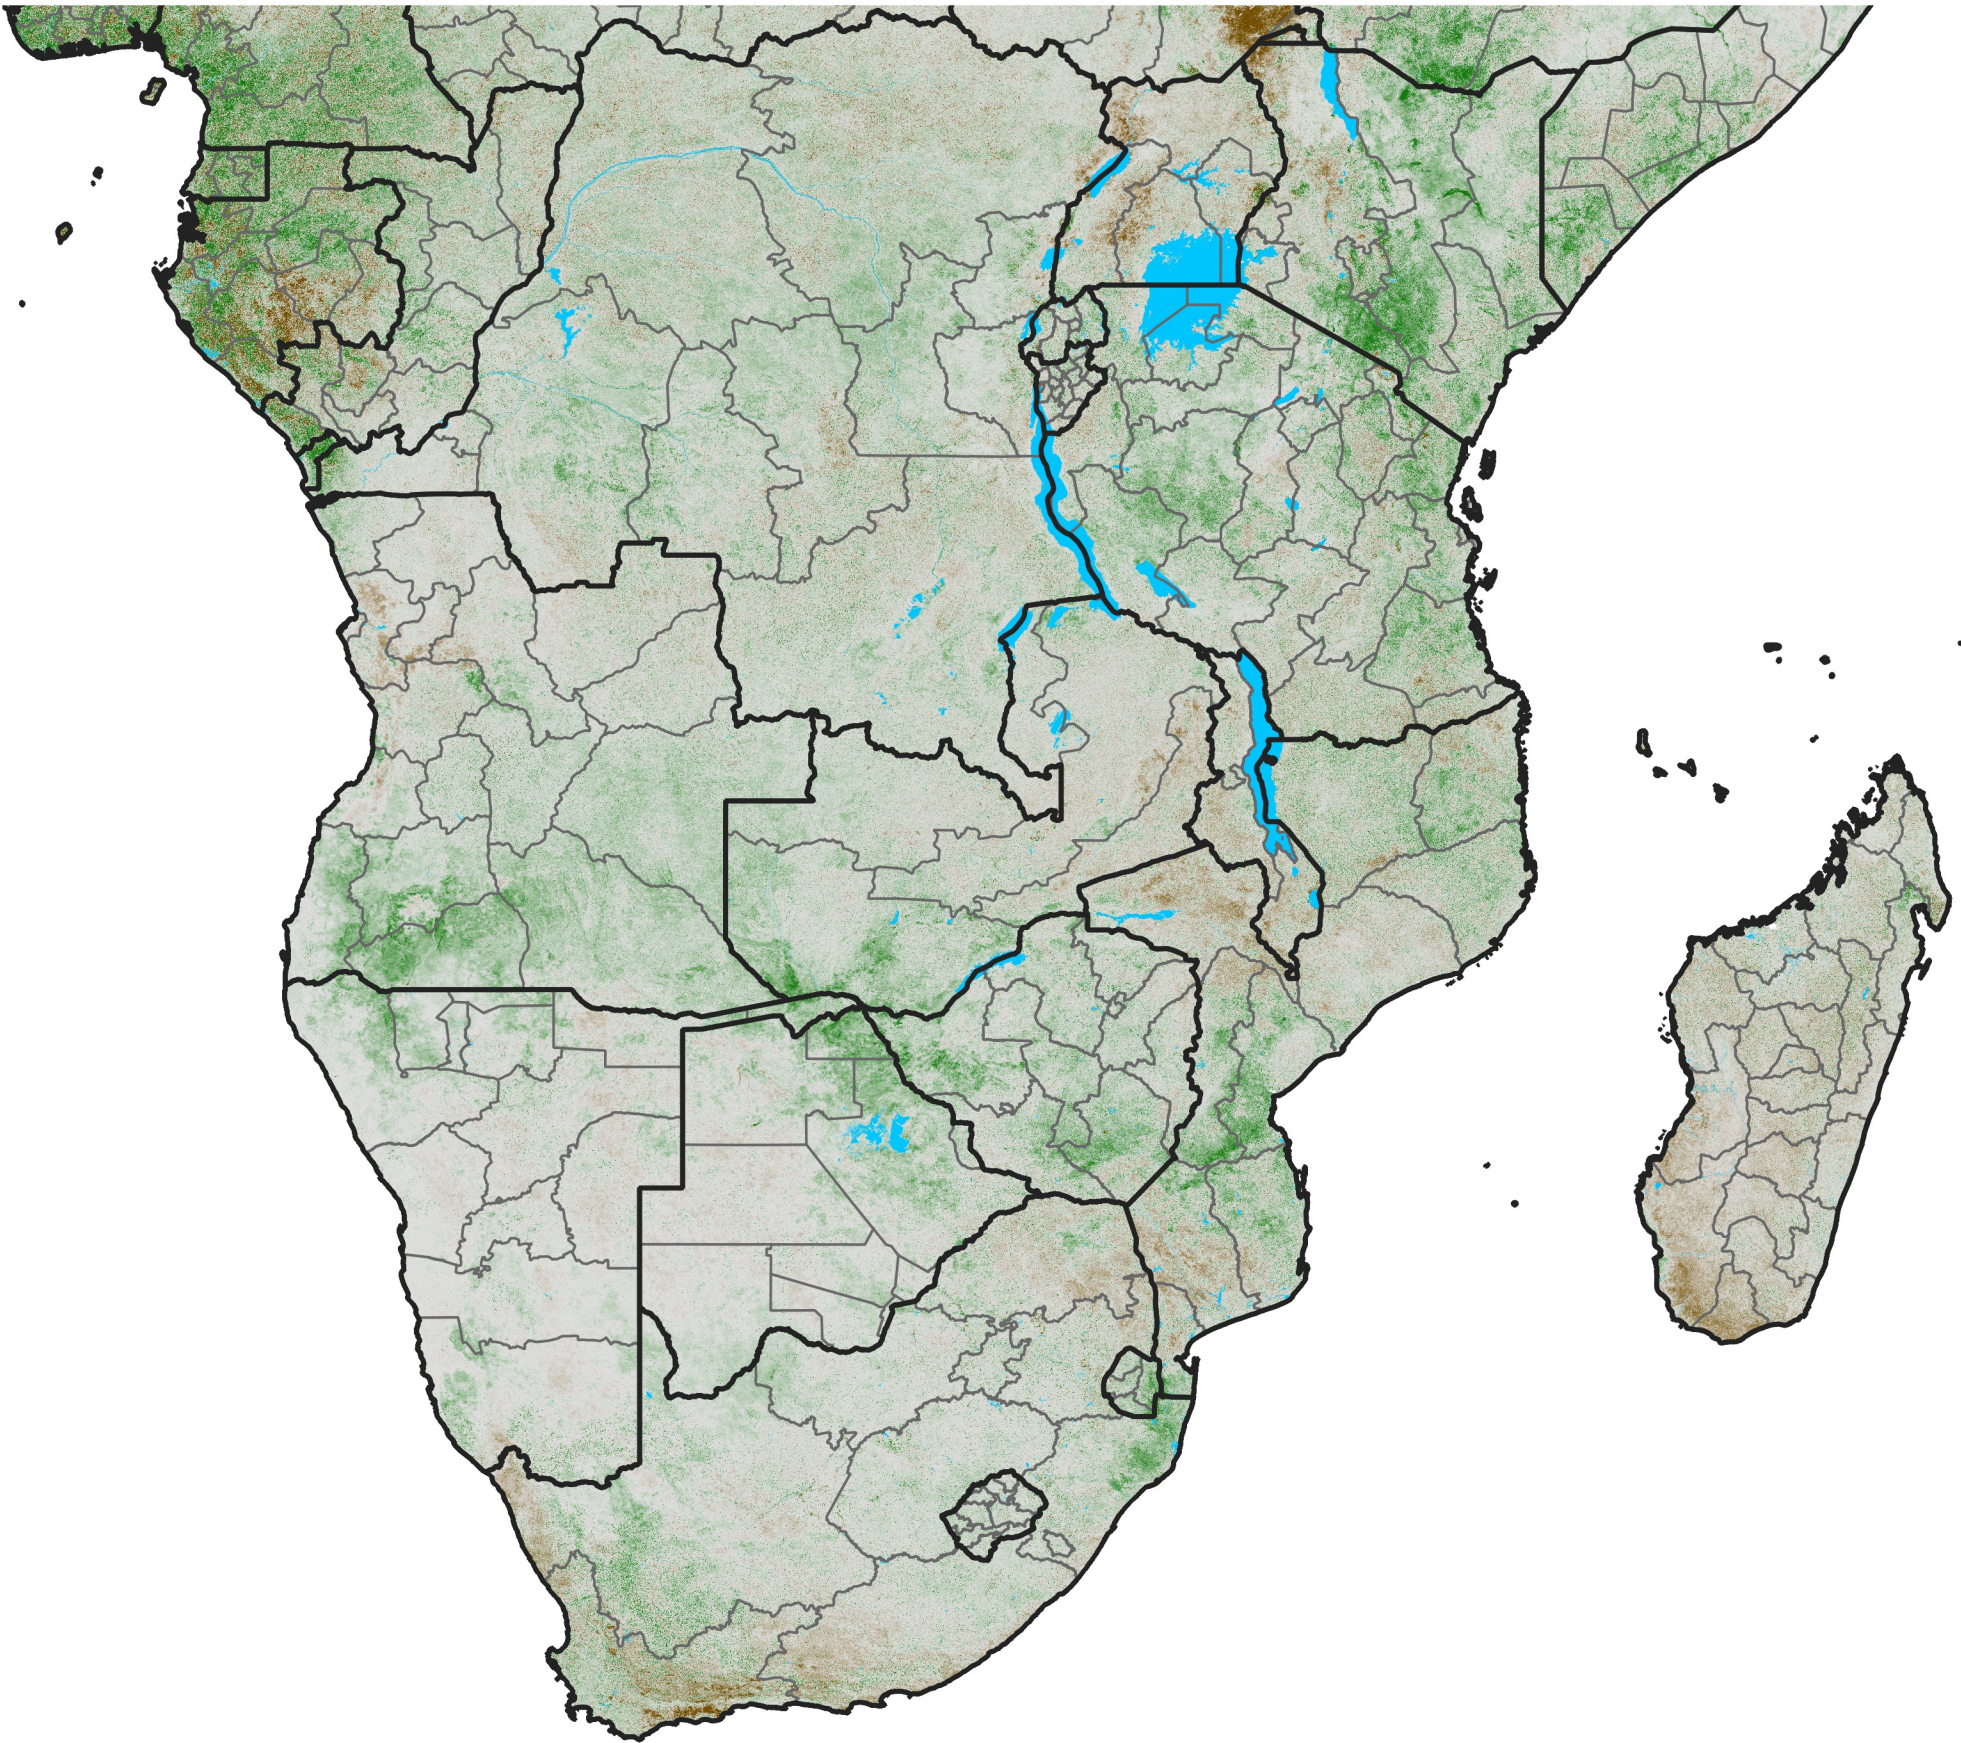

Southern Africa

NDVI Anomaly

2018 minus Mean (2012 - 2021)

Period 44 / Aug 01 - 10, 2018

NDVI Anomaly

< -0.3 -0.2 -0.1 -0.05 0.05 0.1 0.2 >0.3

Negative

No Difference