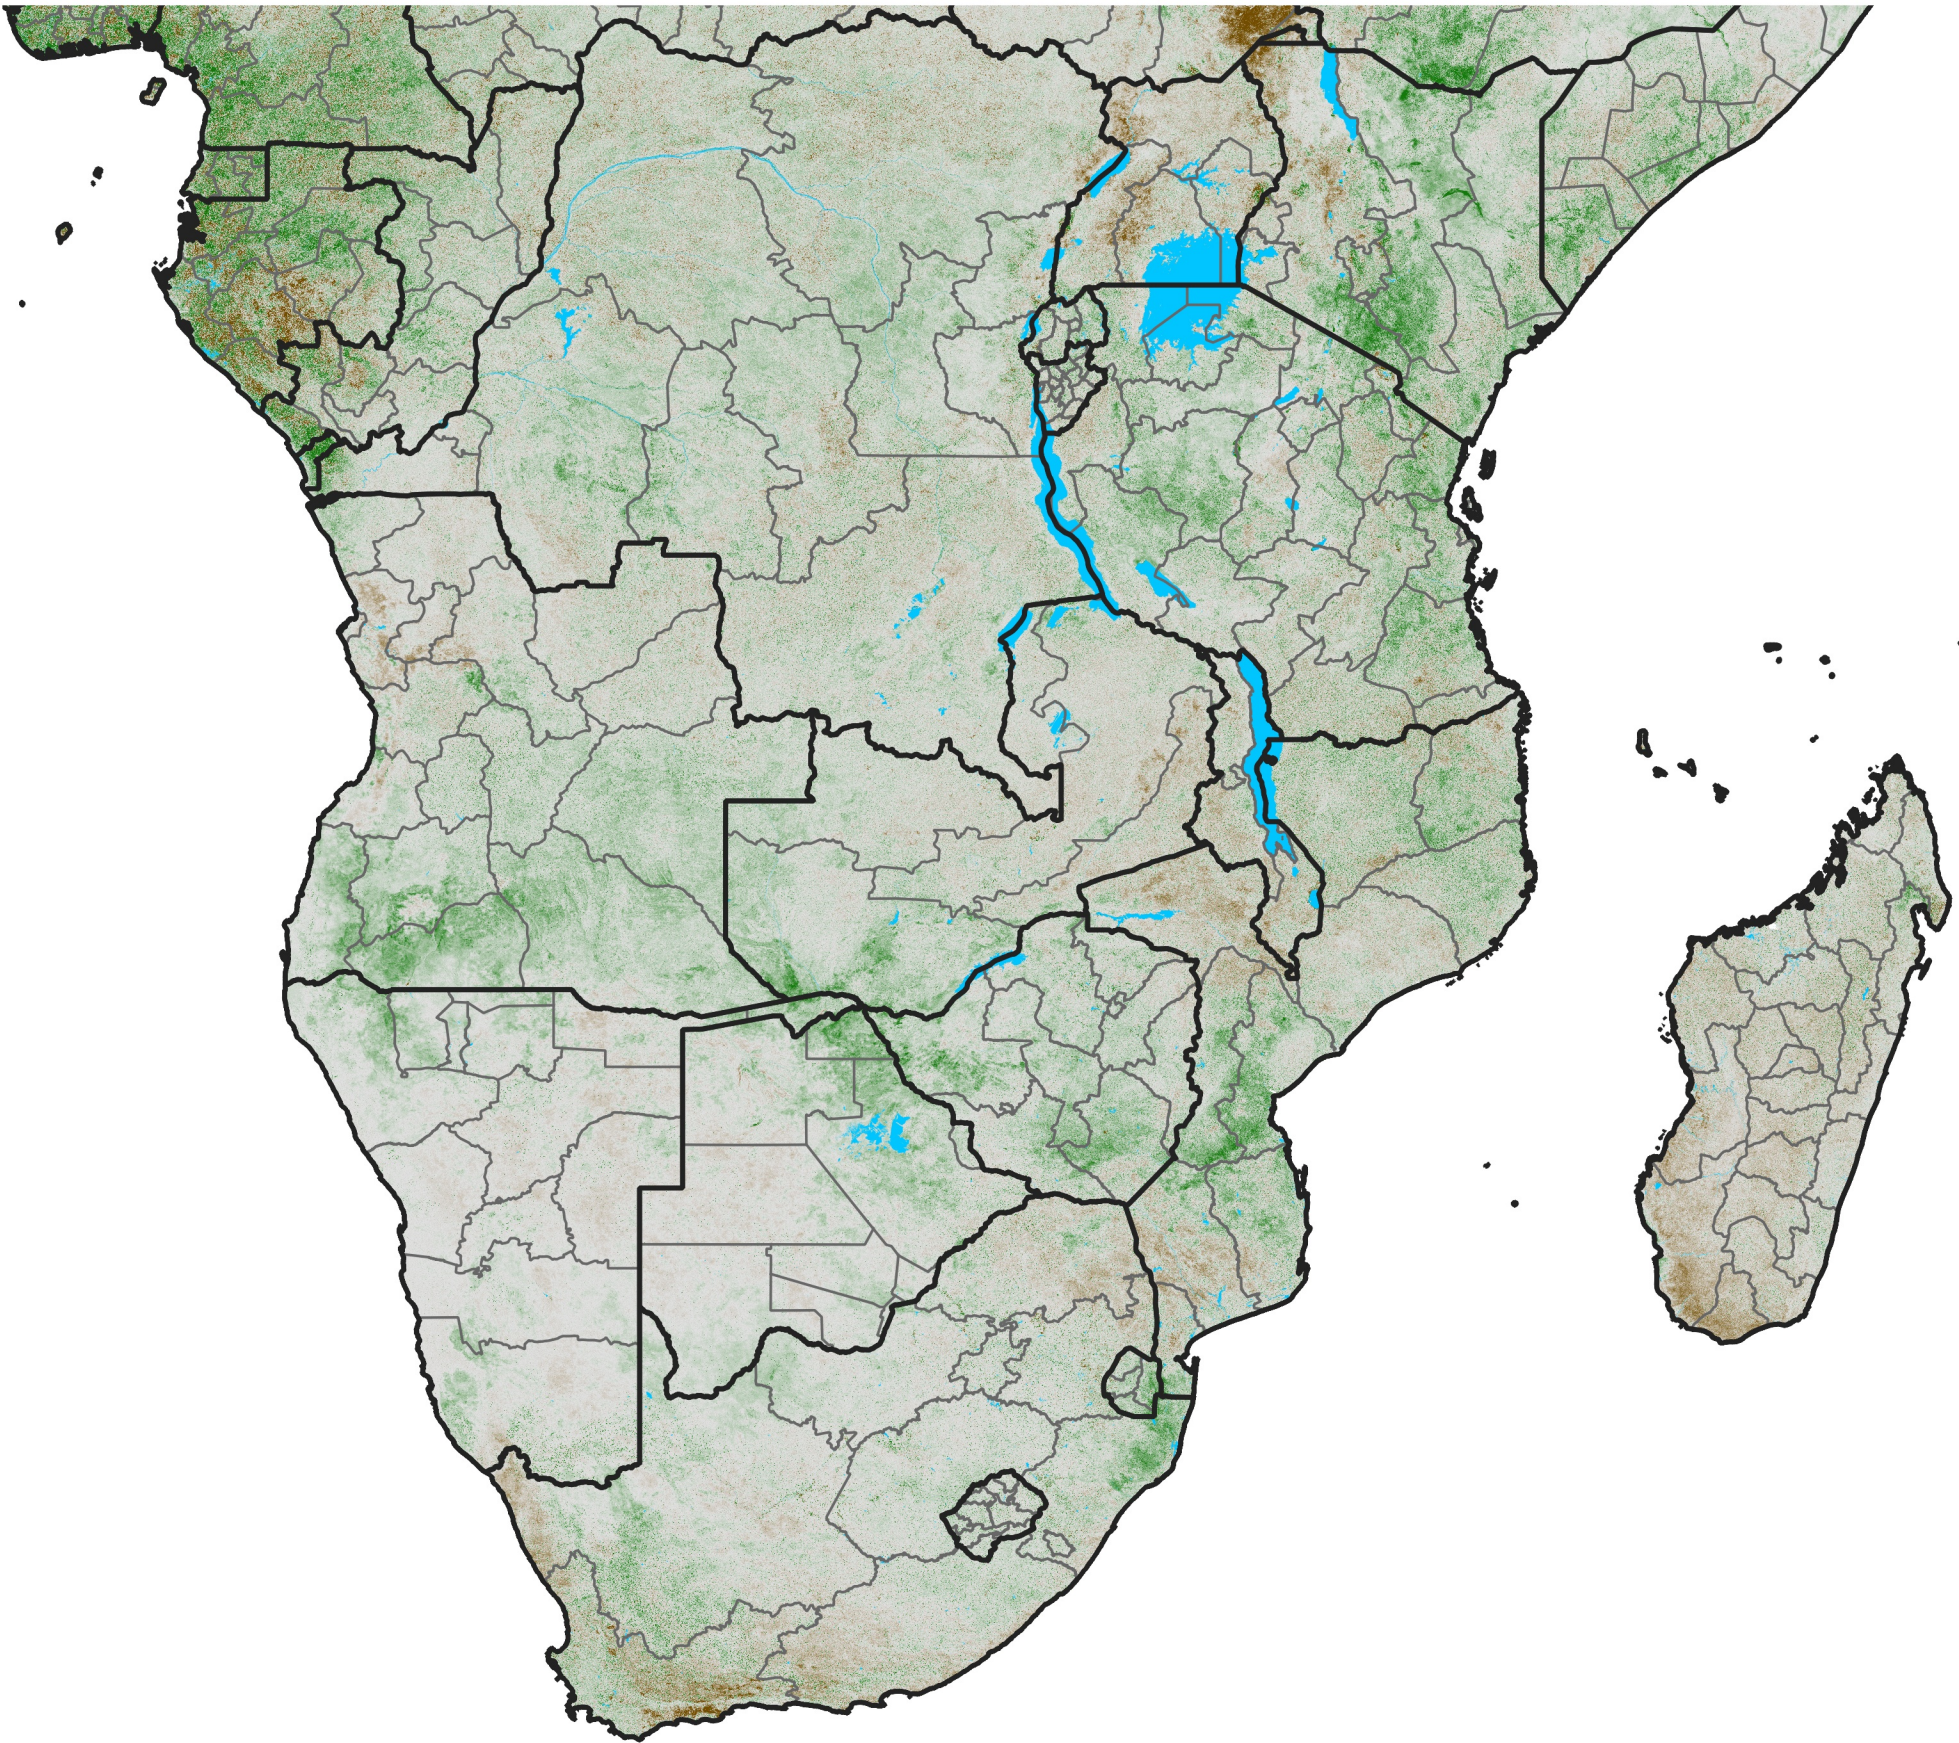

# Southern Africa

## NDVI Anomaly

2018 minus Mean (2012 - 2021)

Period 45 / Aug 06 - 15, 2018

### NDVI Anomaly

< -0.3   -0.2   -0.1   -0.05   0.05   0.1   0.2   >0.3

Negative

No Difference

Positive