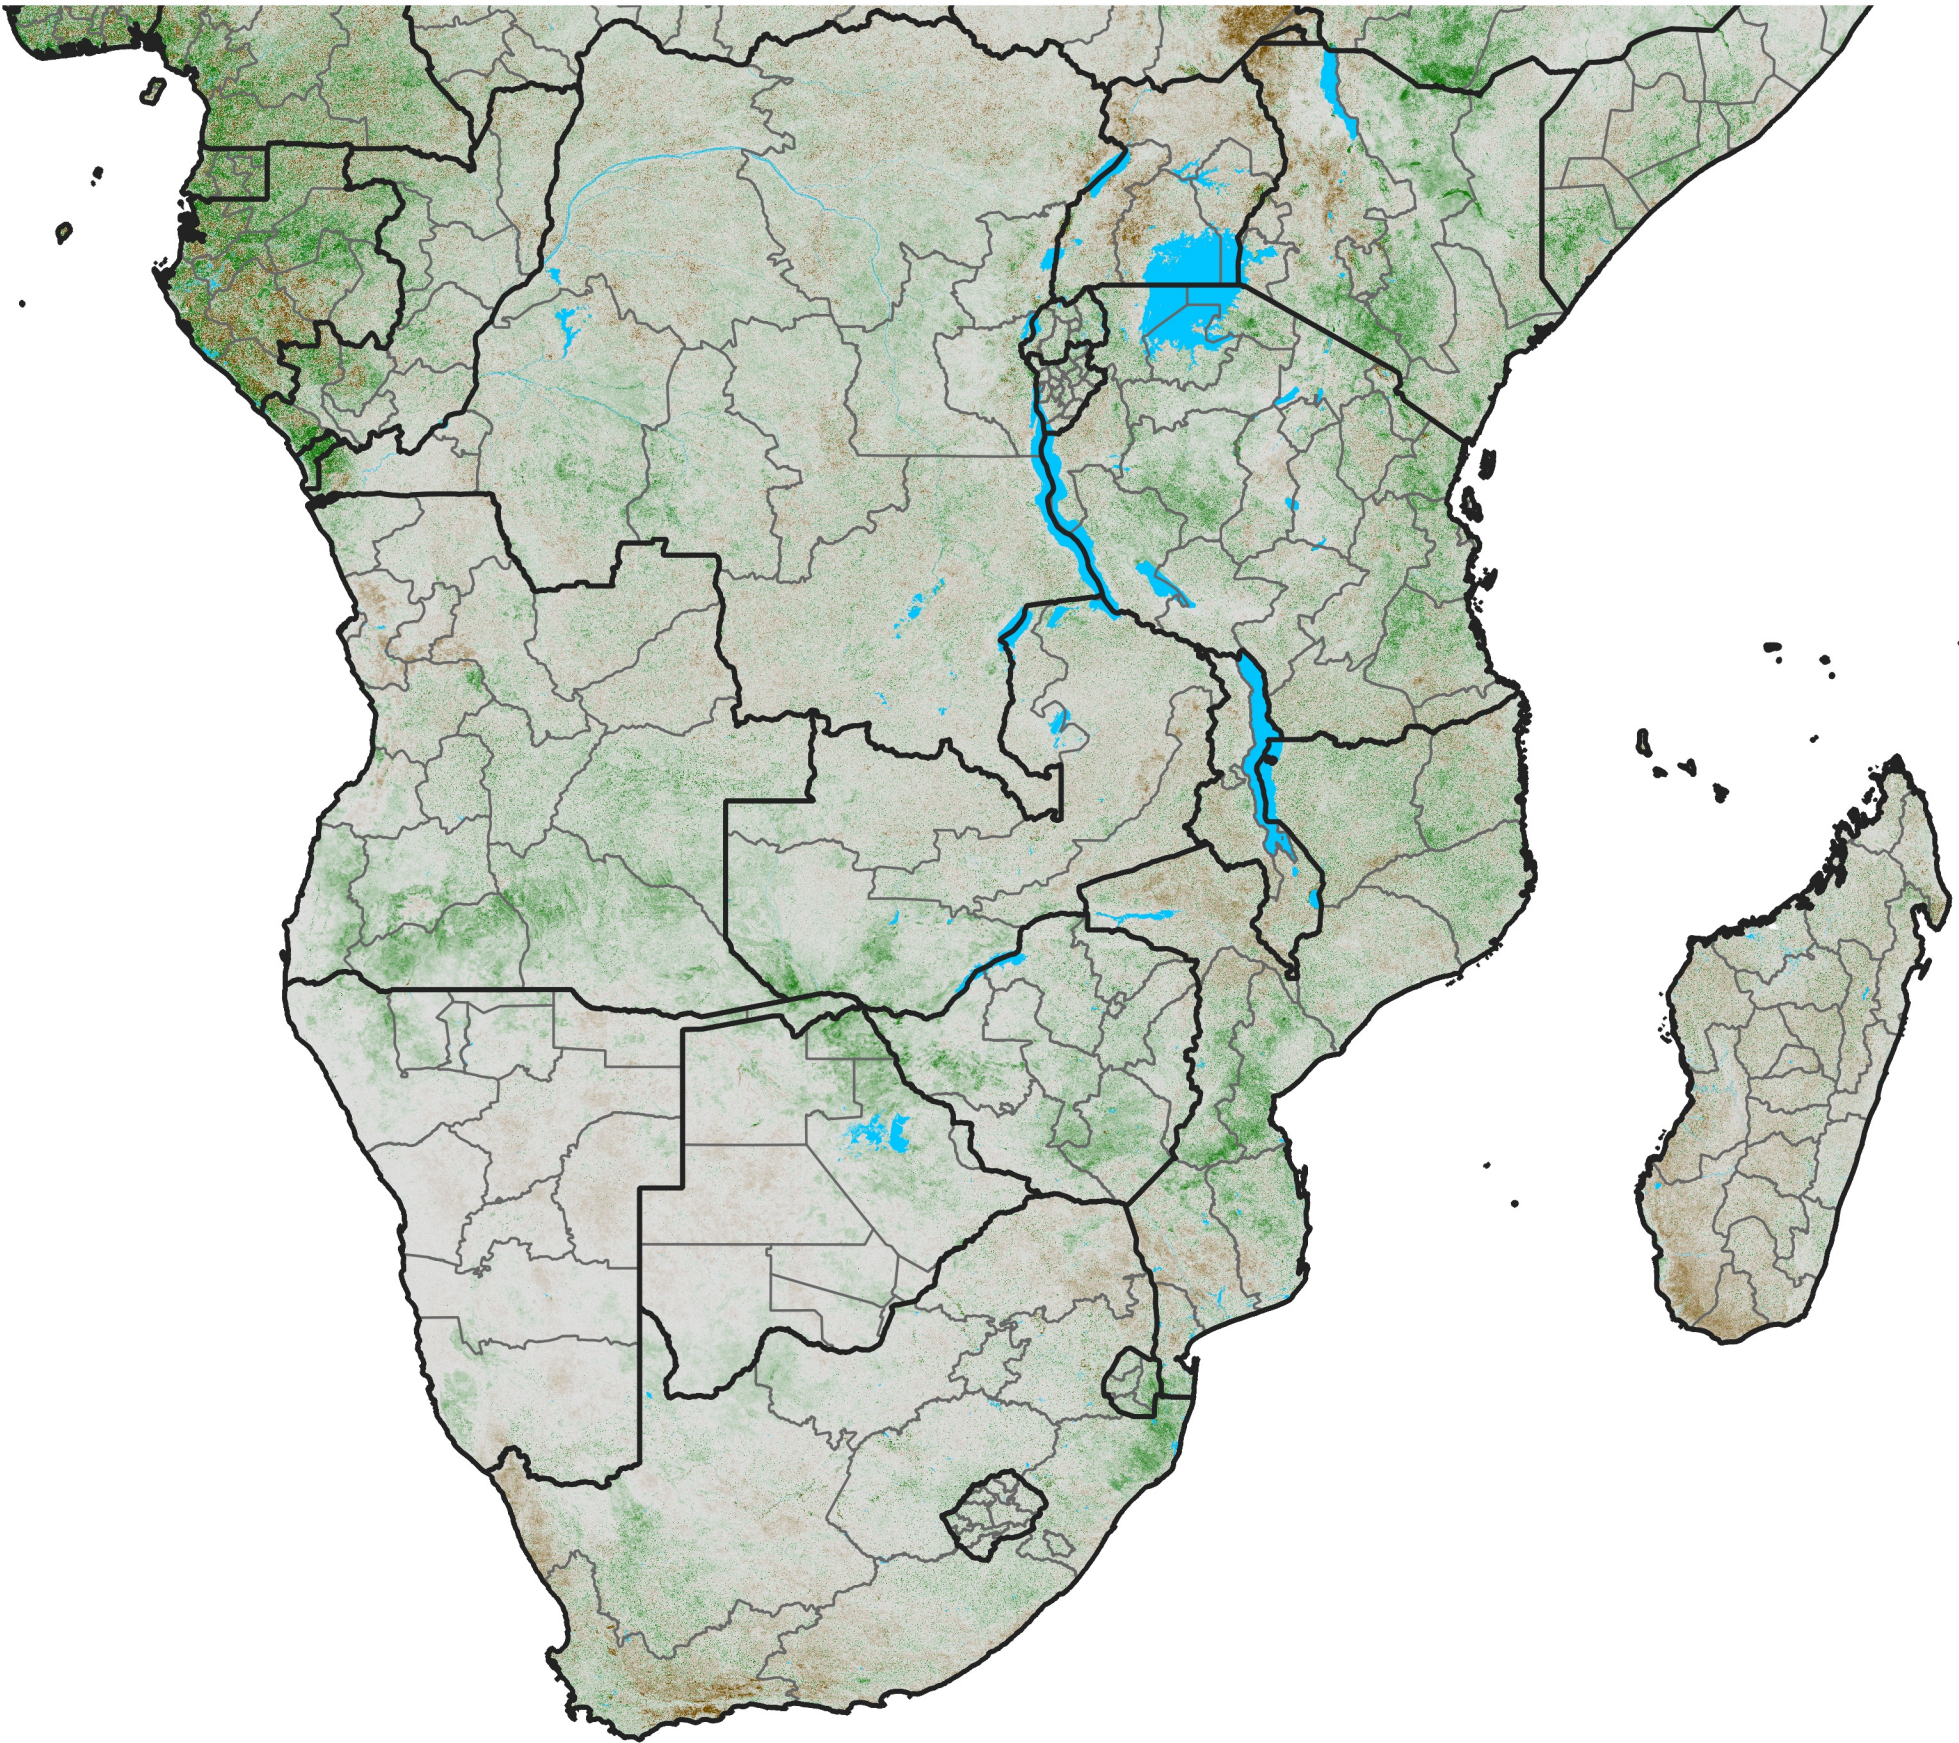

Southern Africa

NDVI Anomaly

2018 minus Mean (2012 - 2021)

Period 47 / Aug 16 - 25, 2018

NDVI Anomaly

< -0.3 -0.2 -0.1 -0.05 0.05 0.1 0.2 >0.3

Negative

No Difference