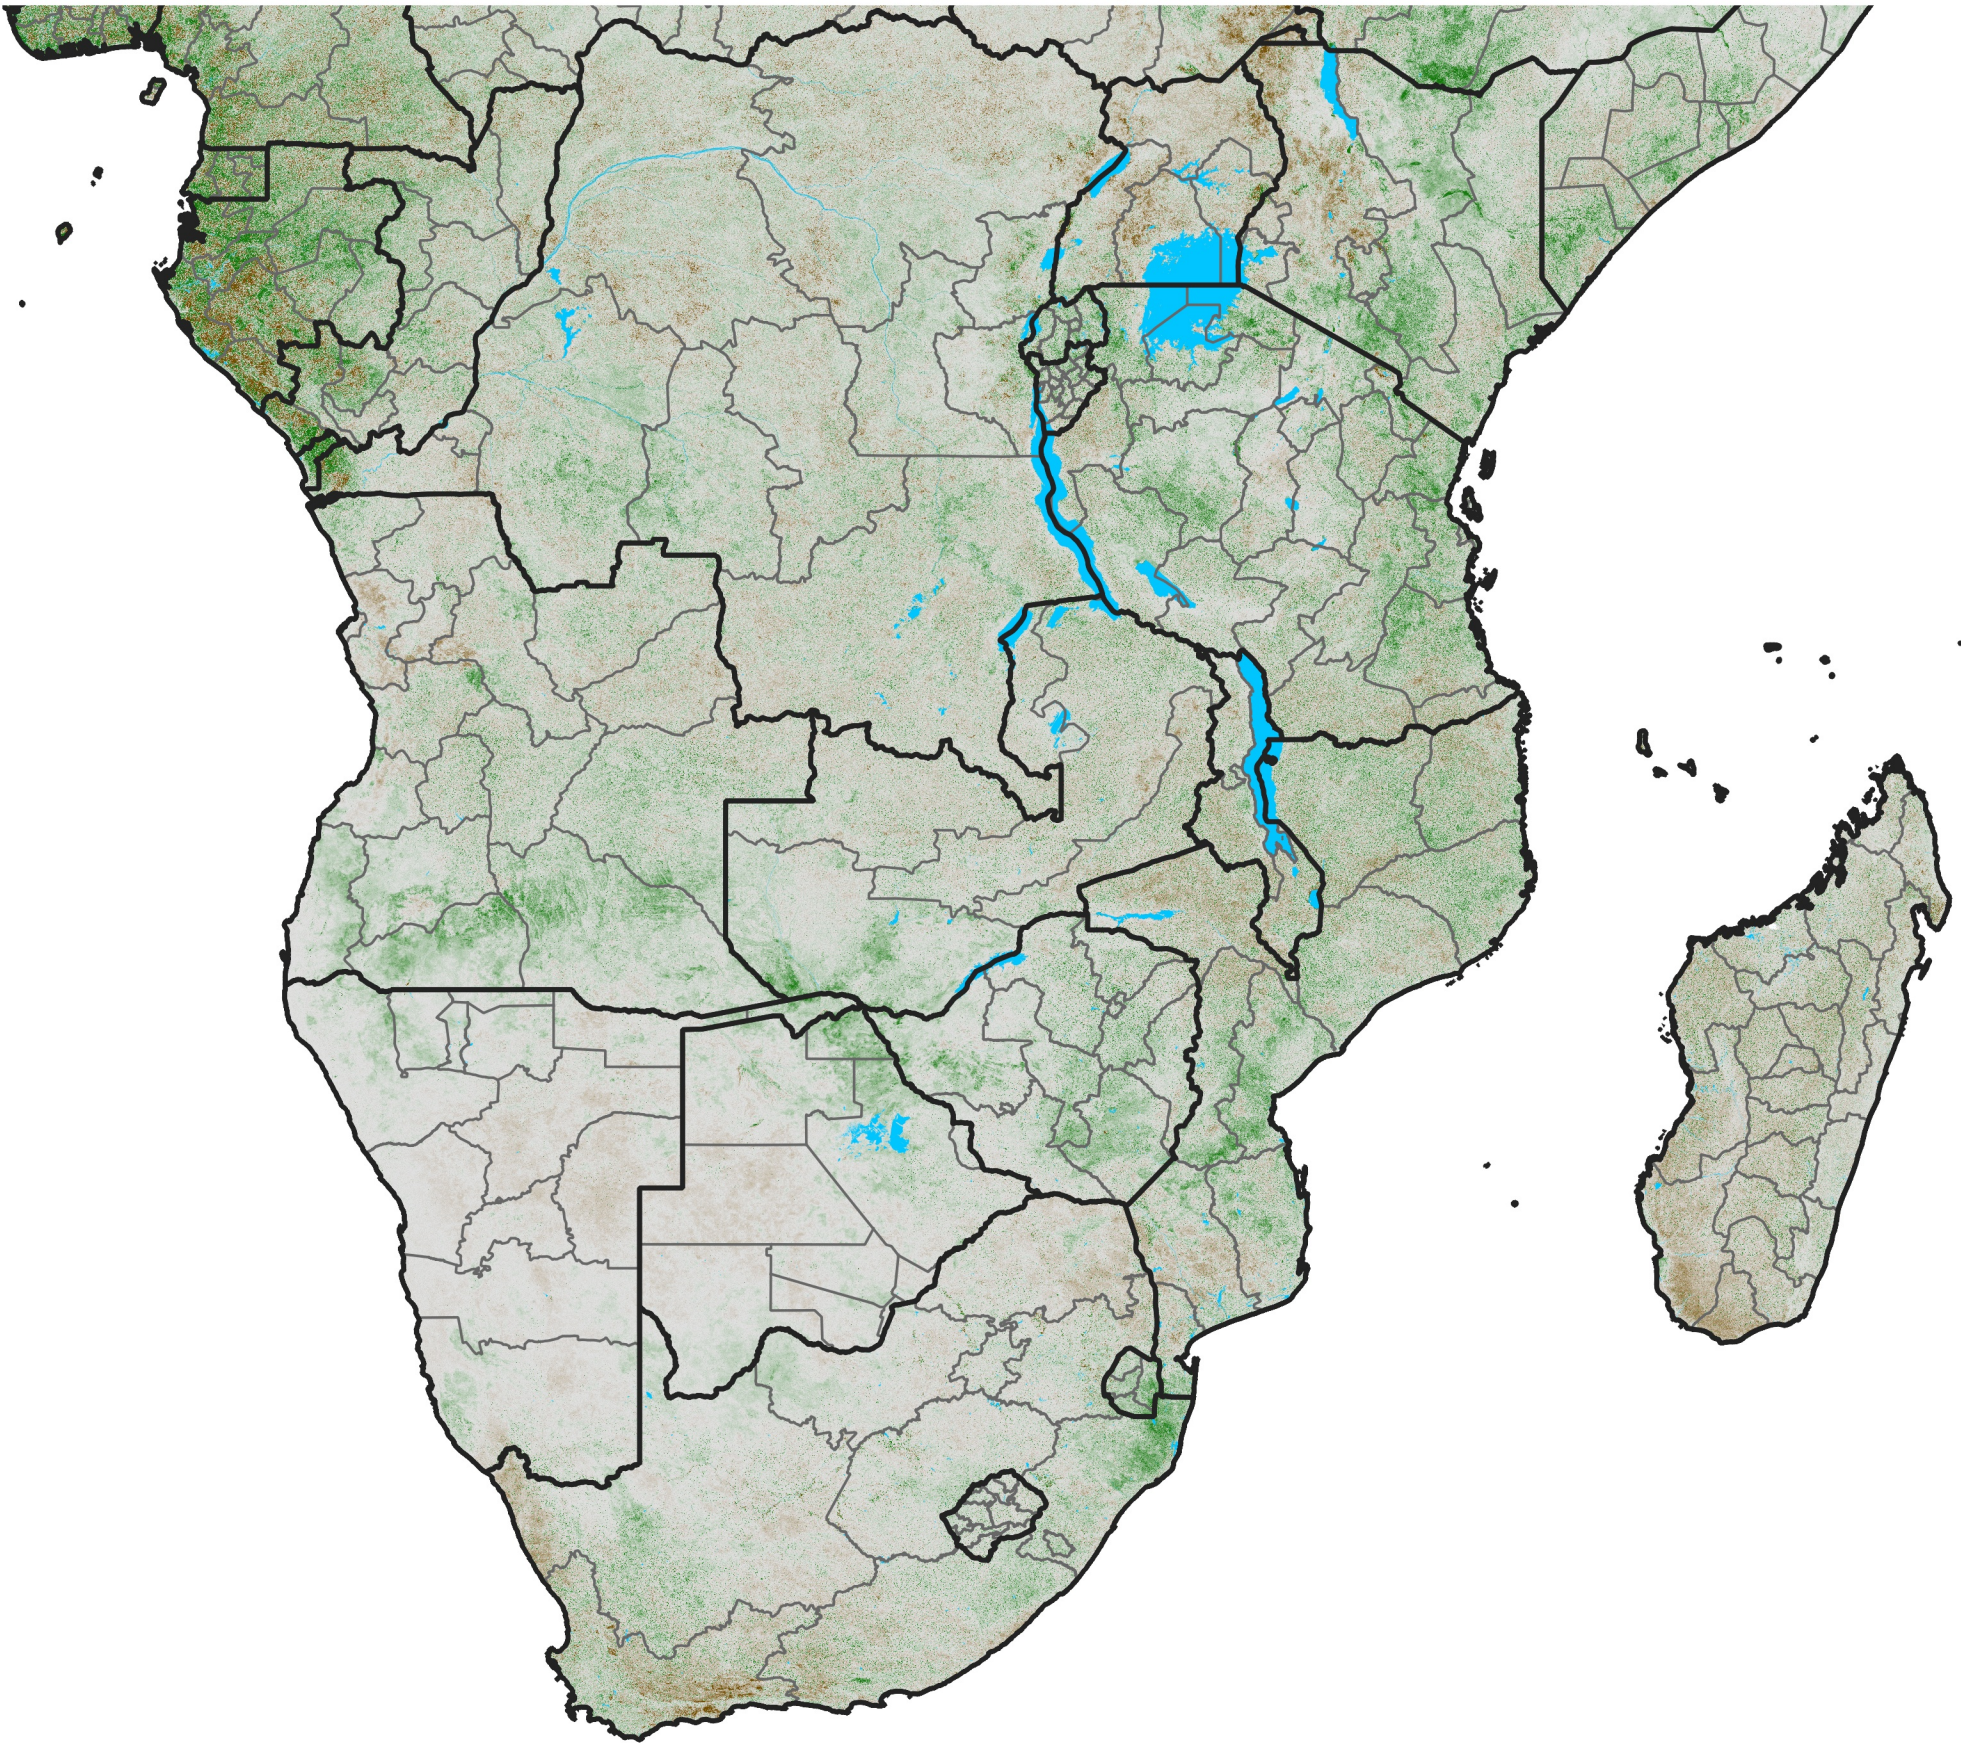

Southern Africa

NDVI Anomaly

2018 minus Mean (2012 - 2021)

Period 49 / Aug 26 - Sep 05, 2018

NDVI Anomaly

< -0.3 -0.2 -0.1 -0.05 0.05 0.1 0.2 >0.3

Negative

No Difference