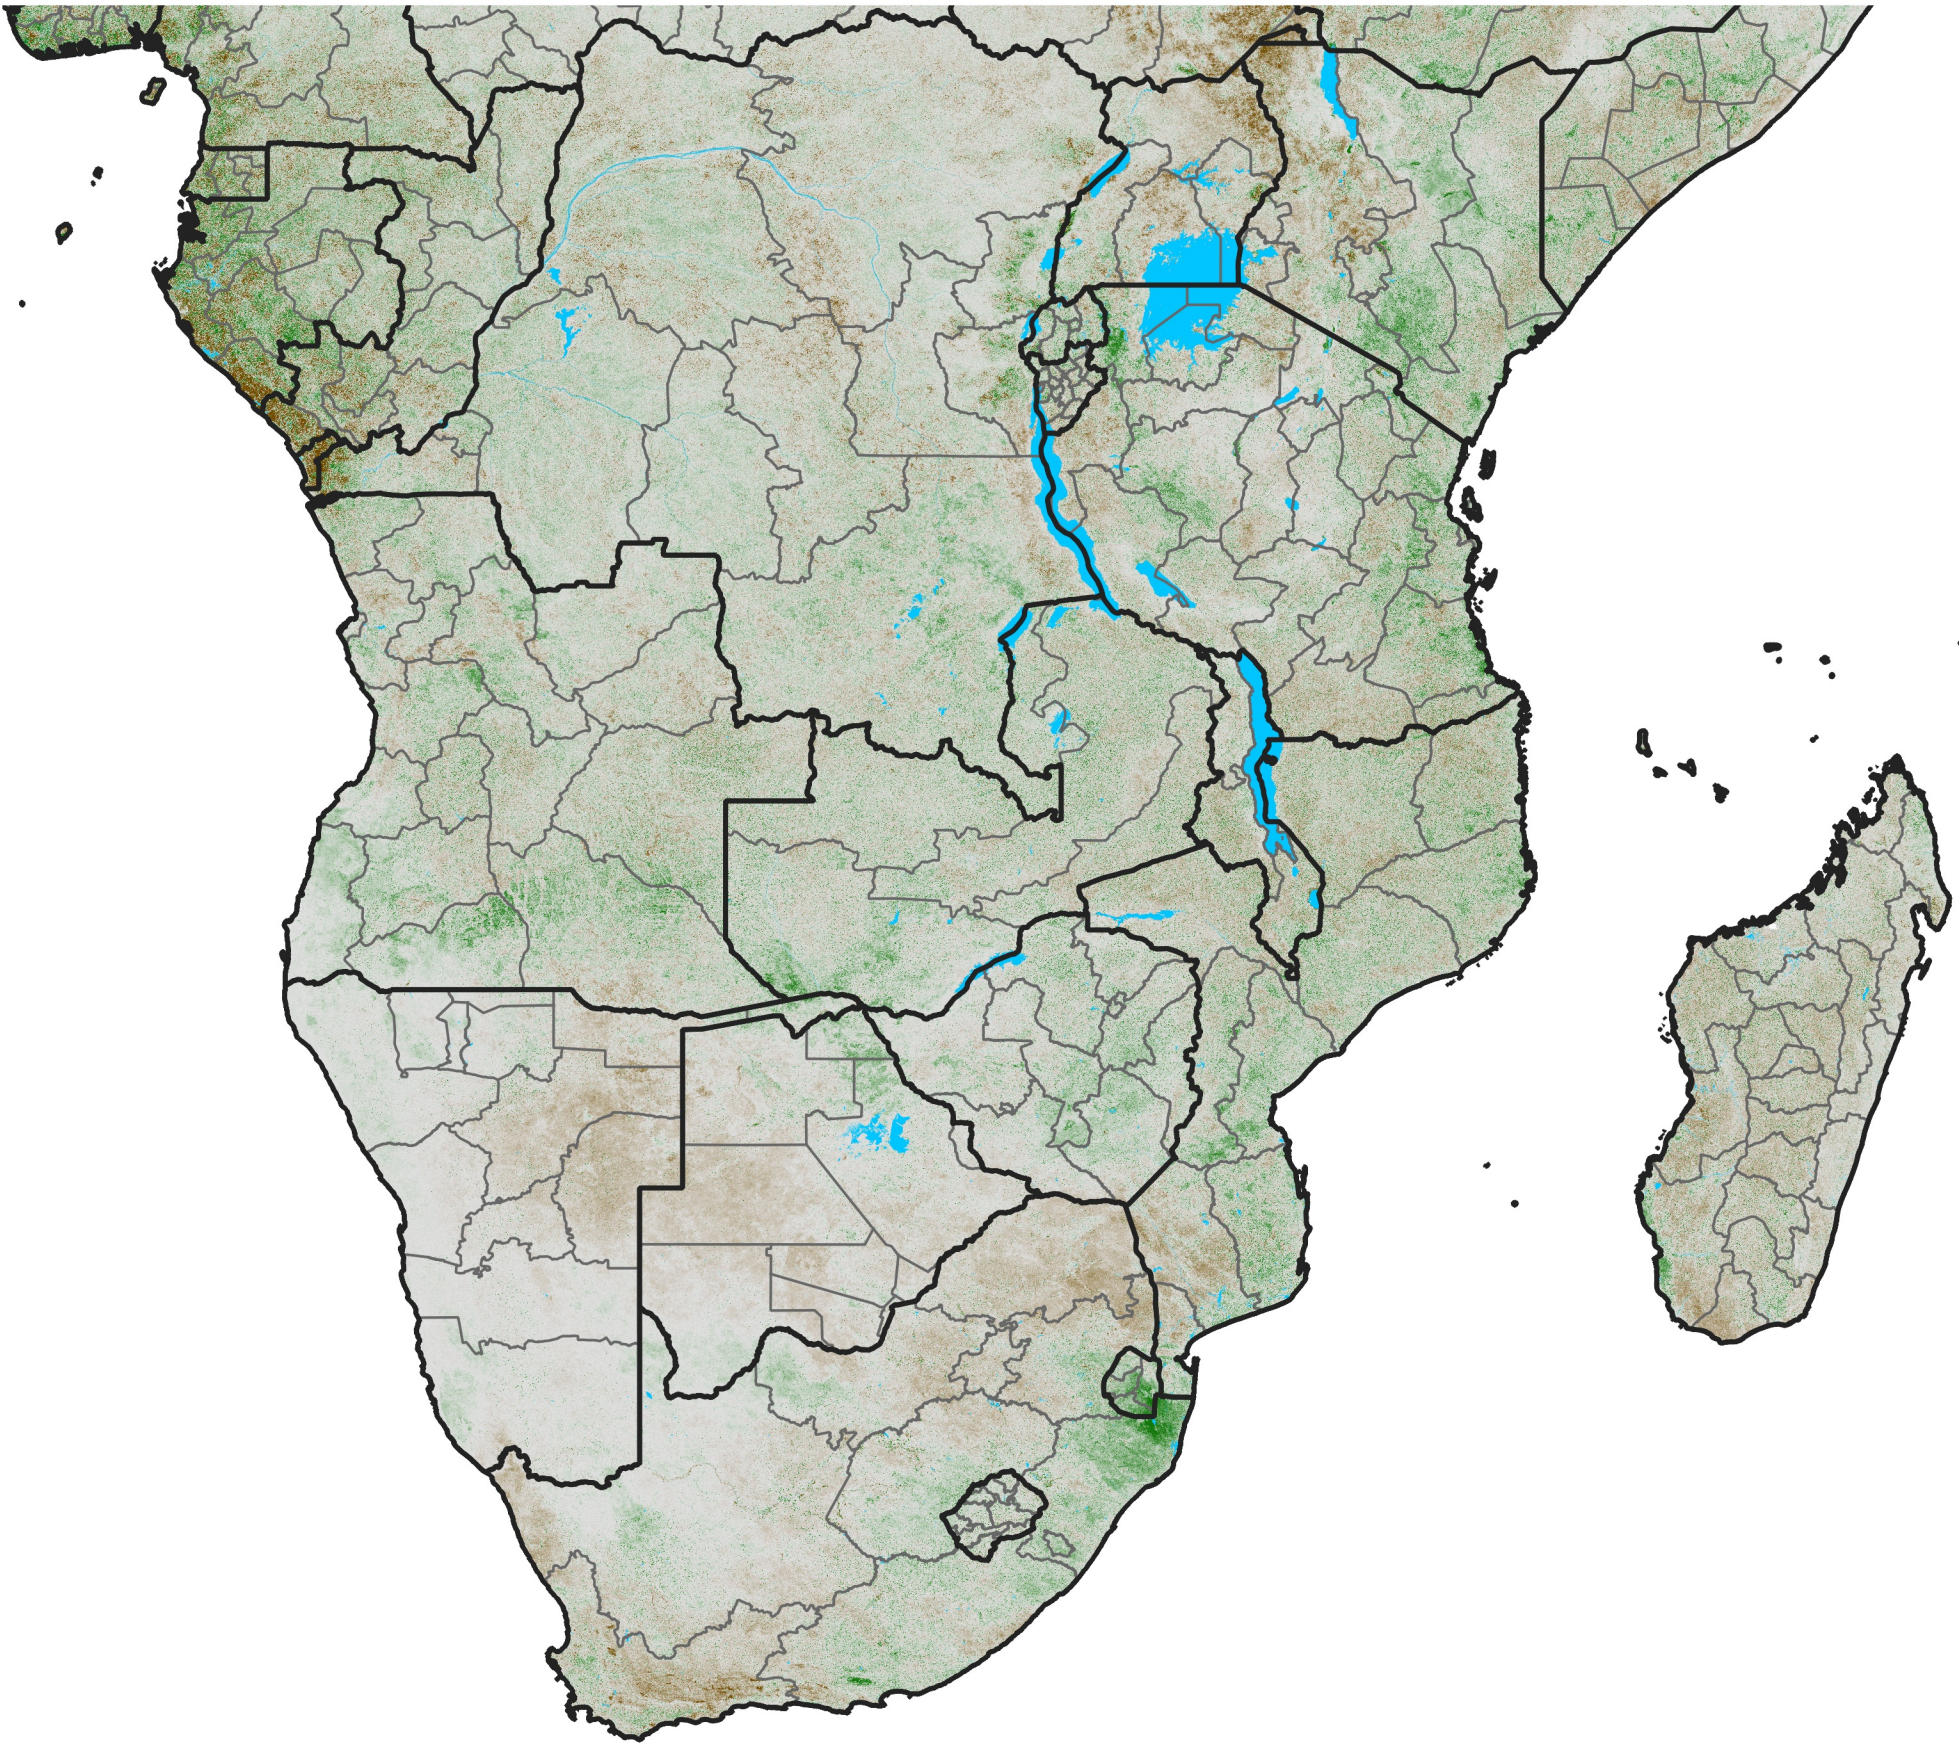

Southern Africa

NDVI Anomaly

2018 minus Mean (2012 - 2021)

Period 55 / Sep 26 - Oct 05, 2018

NDVI Anomaly

< -0.3 -0.2 -0.1 -0.05 0.05 0.1 0.2 >0.3

Negative

No Difference