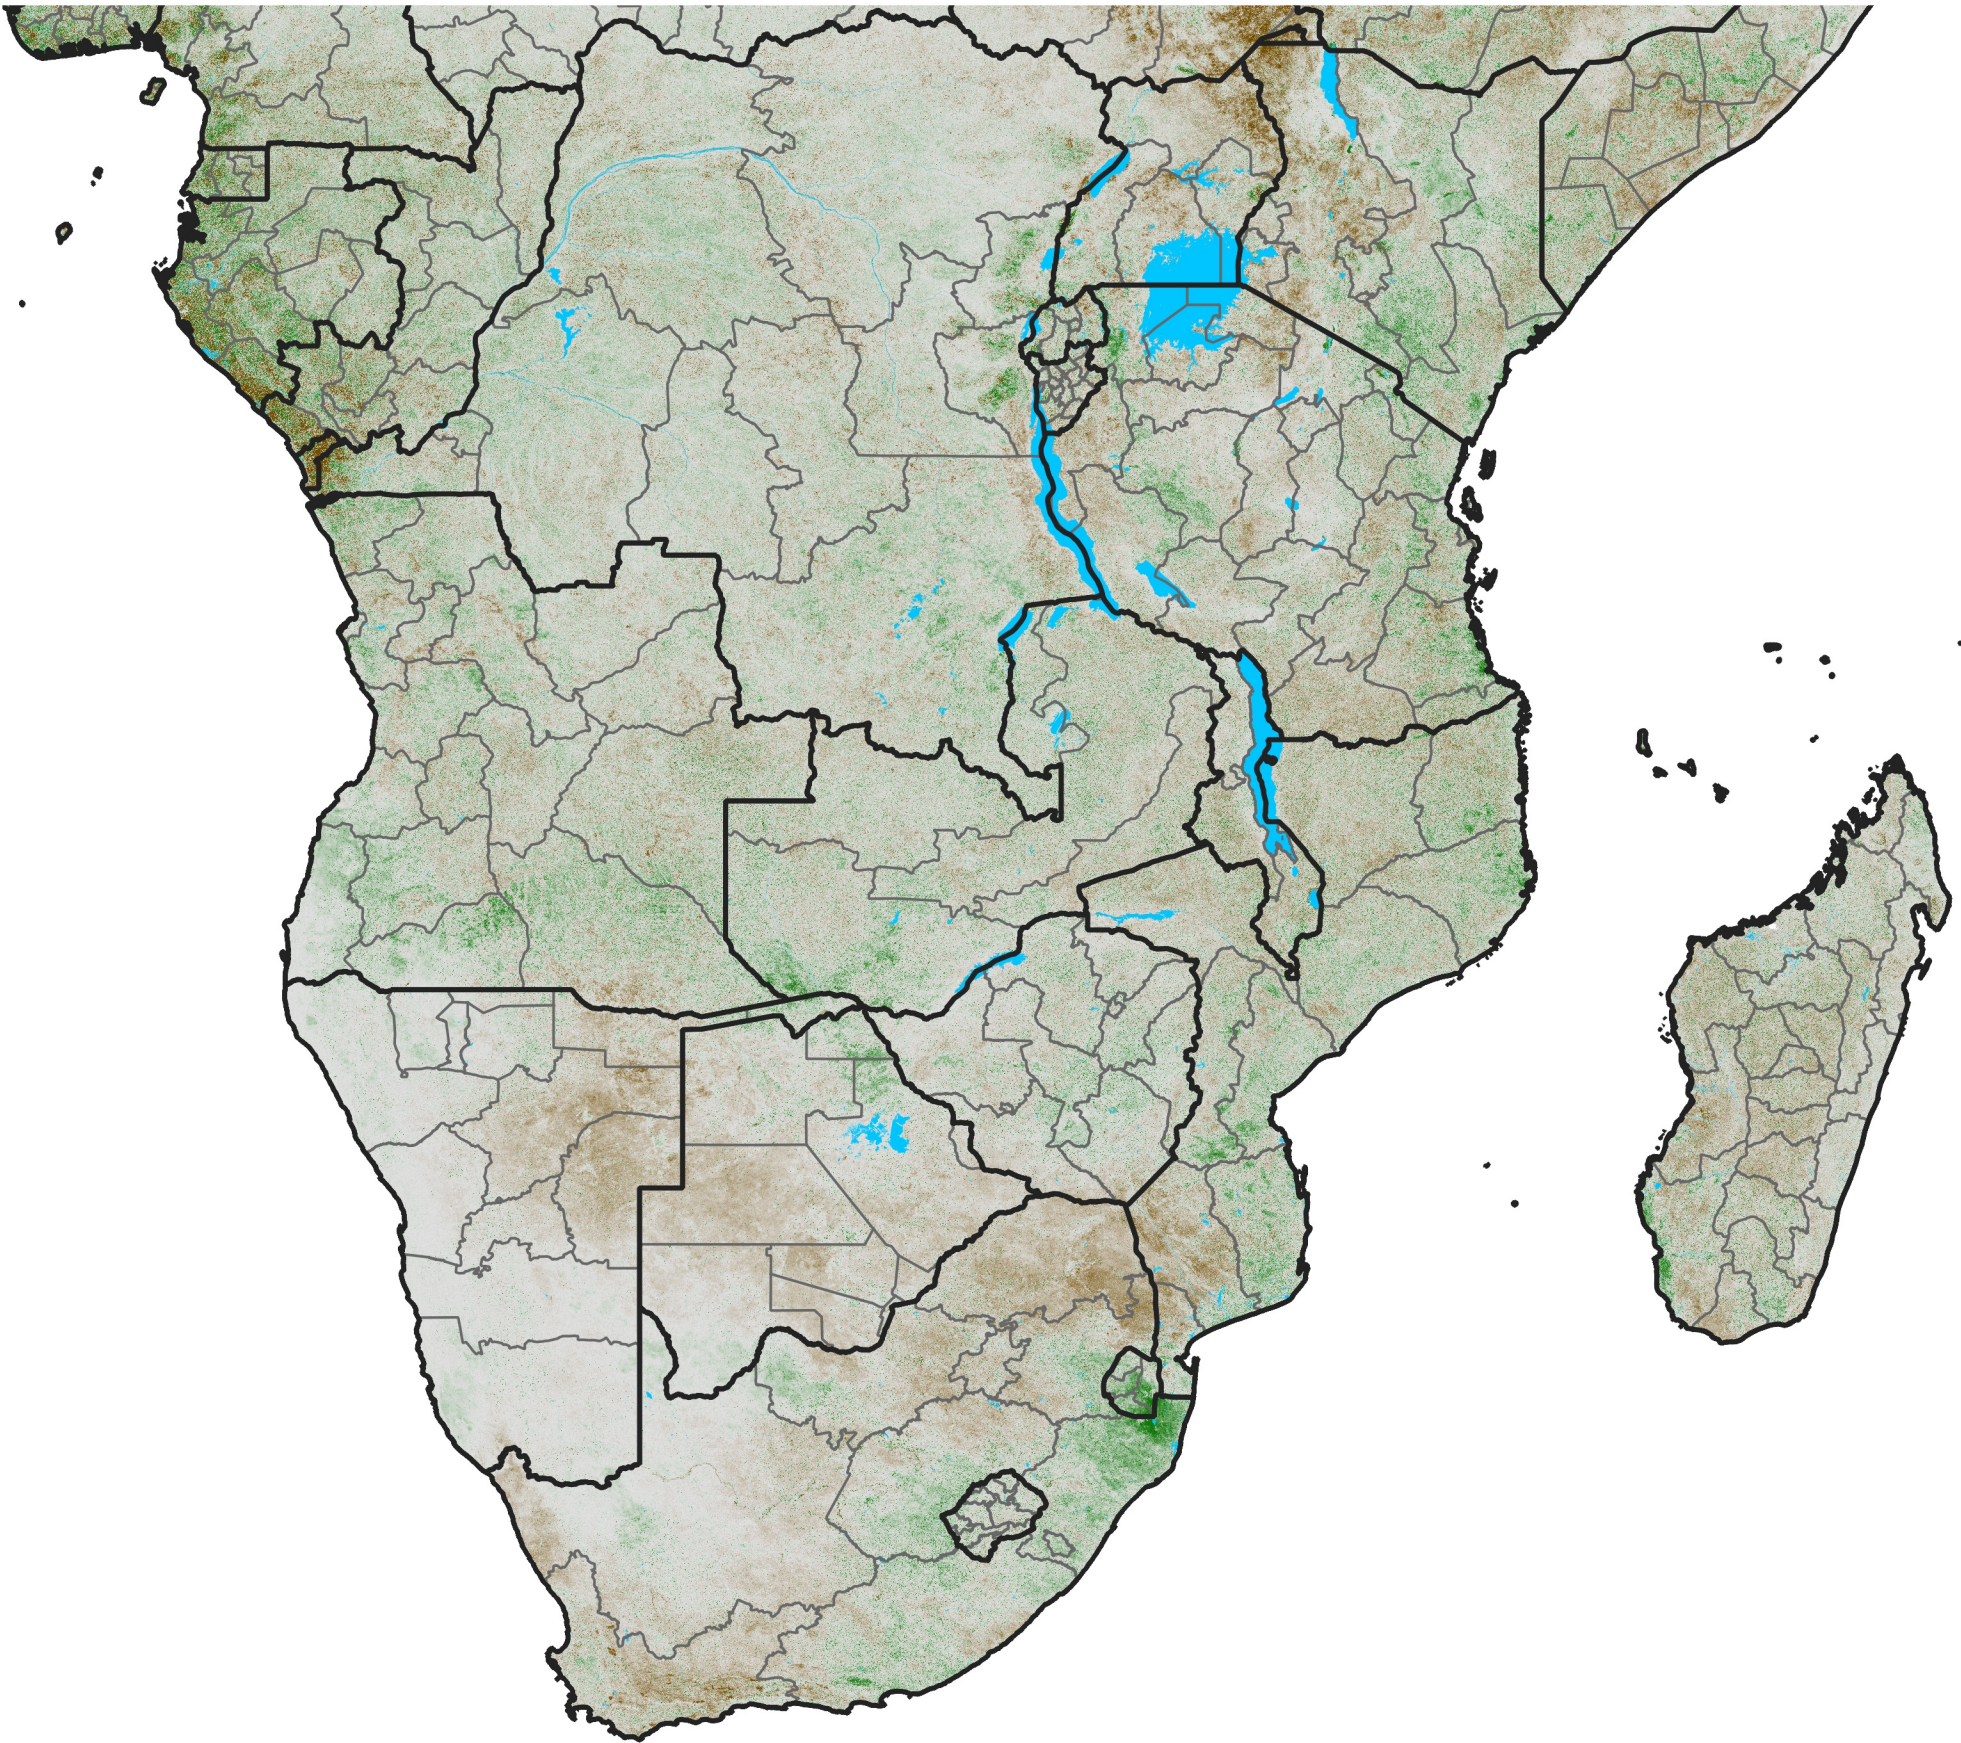

# Southern Africa

## NDVI Anomaly

2018 minus Mean (2012 - 2021)

Period 57 / Oct 06 - 15, 2018

### NDVI Anomaly

< -0.3   -0.2   -0.1   -0.05   0.05   0.1   0.2   >0.3

Negative

No Difference

Positive