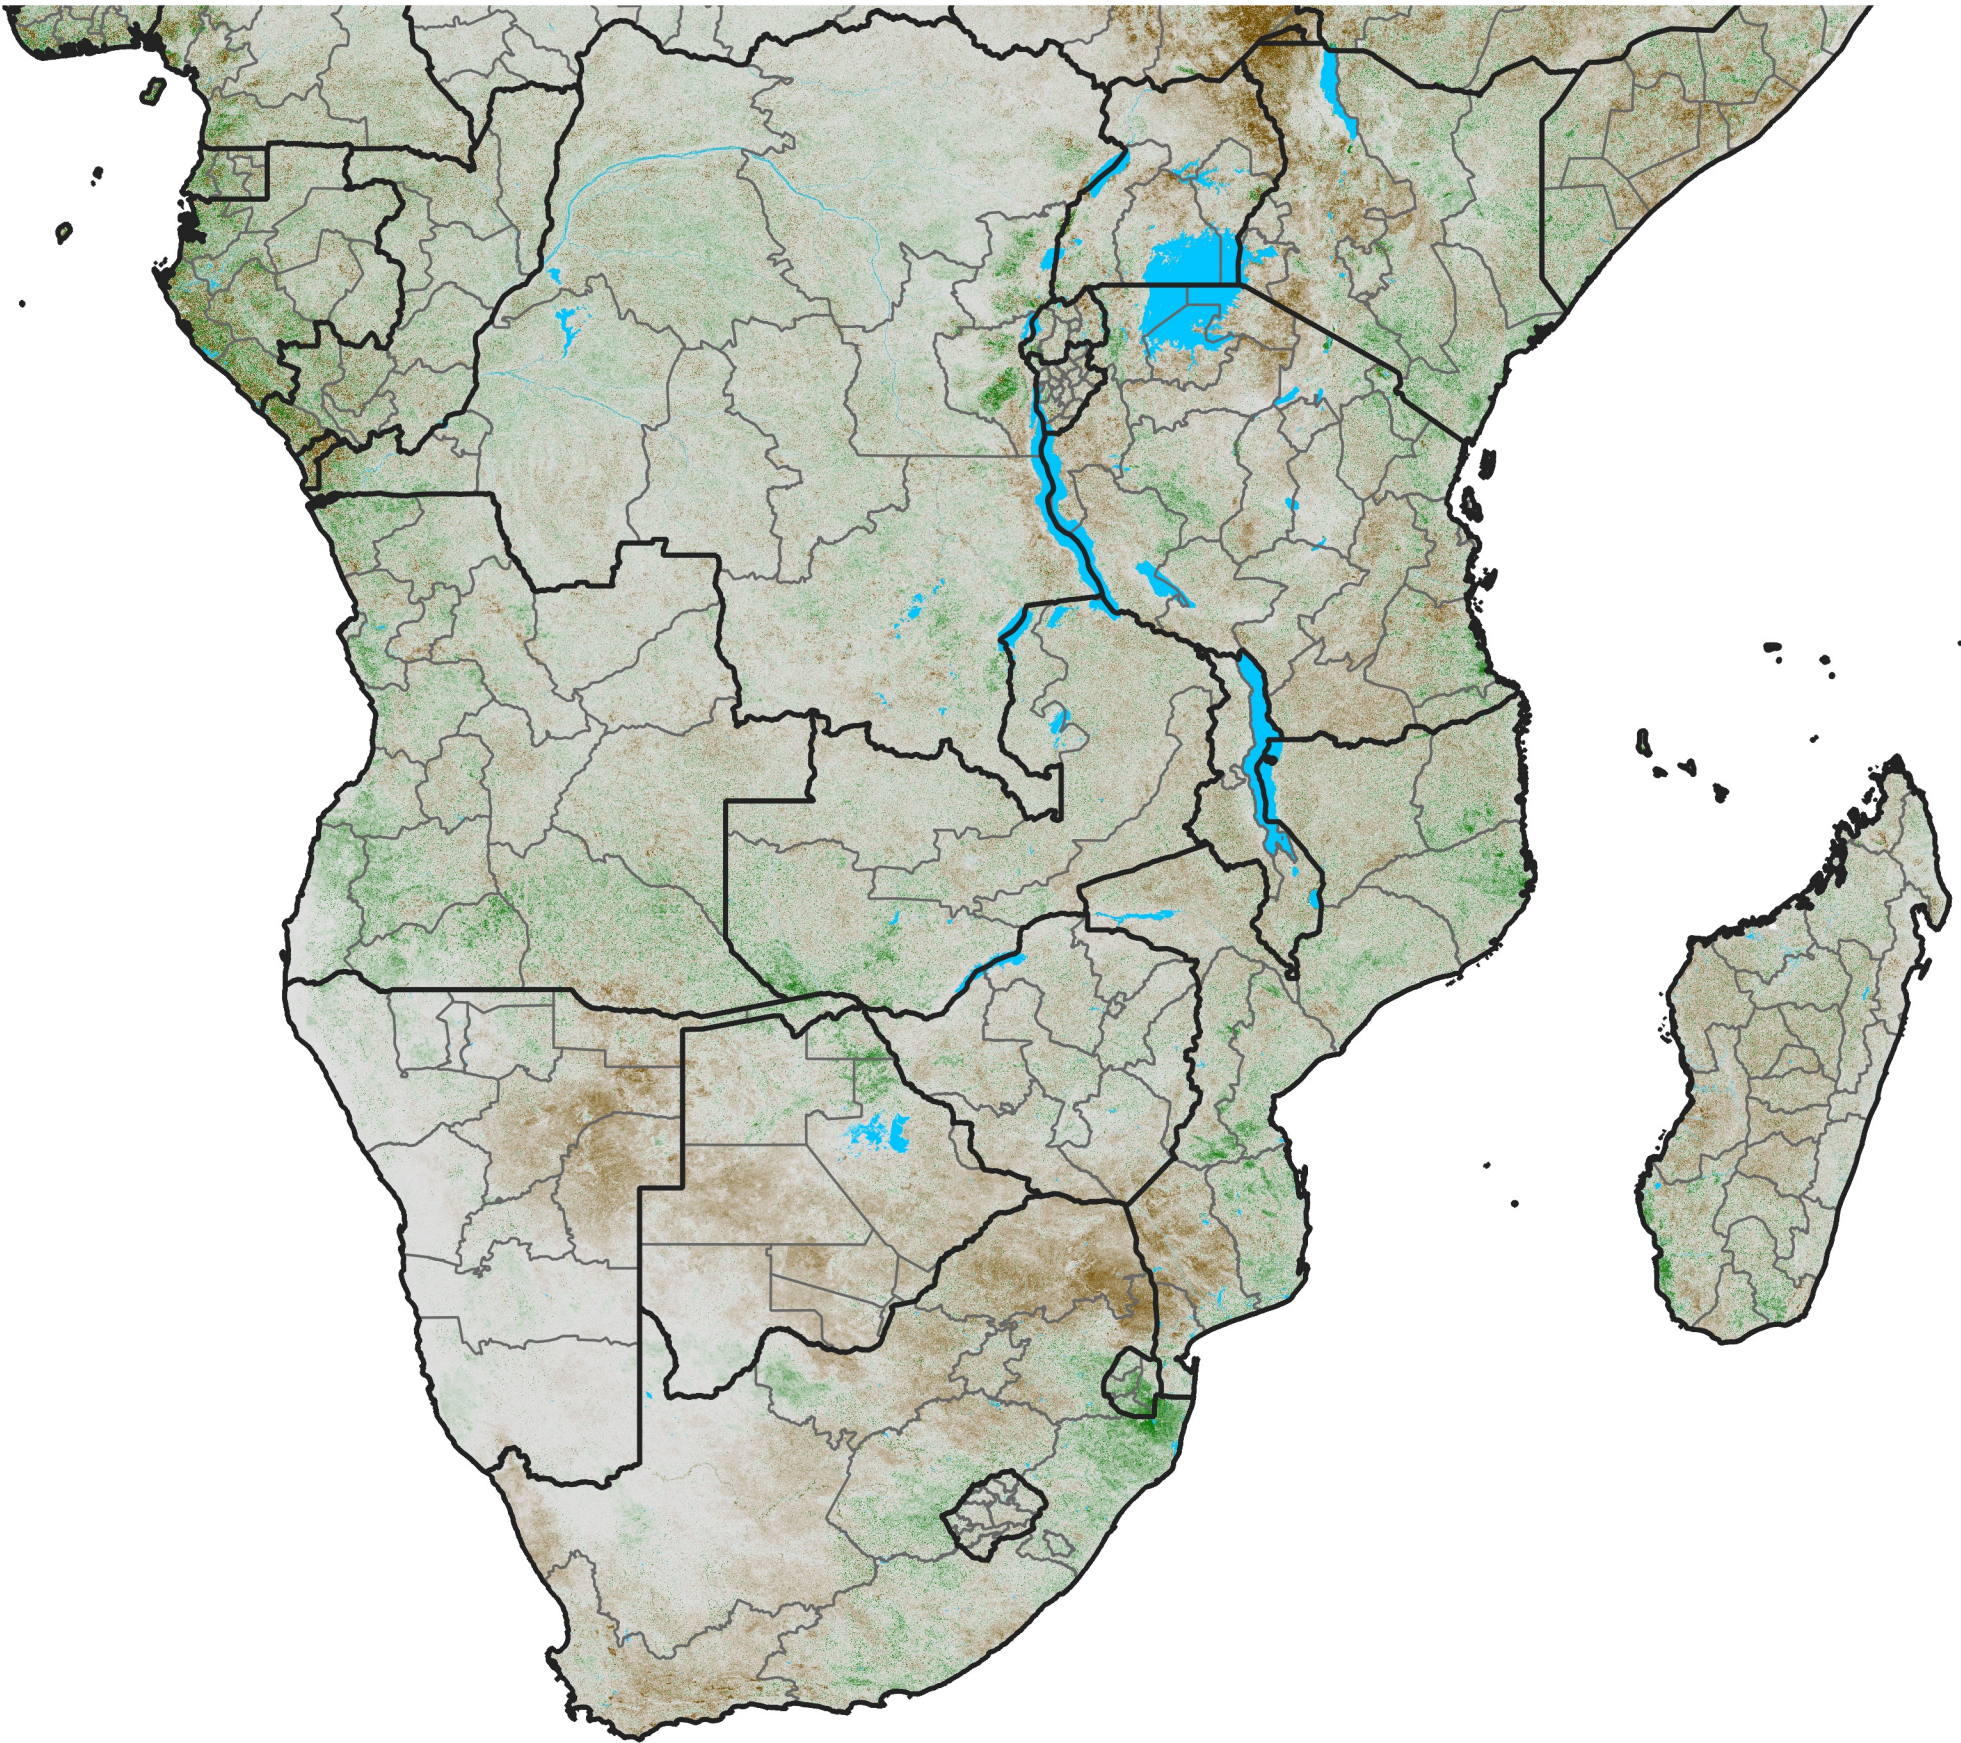

# Southern Africa

## NDVI Anomaly

2018 minus Mean (2012 - 2021)

Period 59 / Oct 16 - 25, 2018

### NDVI Anomaly

< -0.3   -0.2   -0.1   -0.05   0.05   0.1   0.2   >0.3

Negative

No Difference

Positive