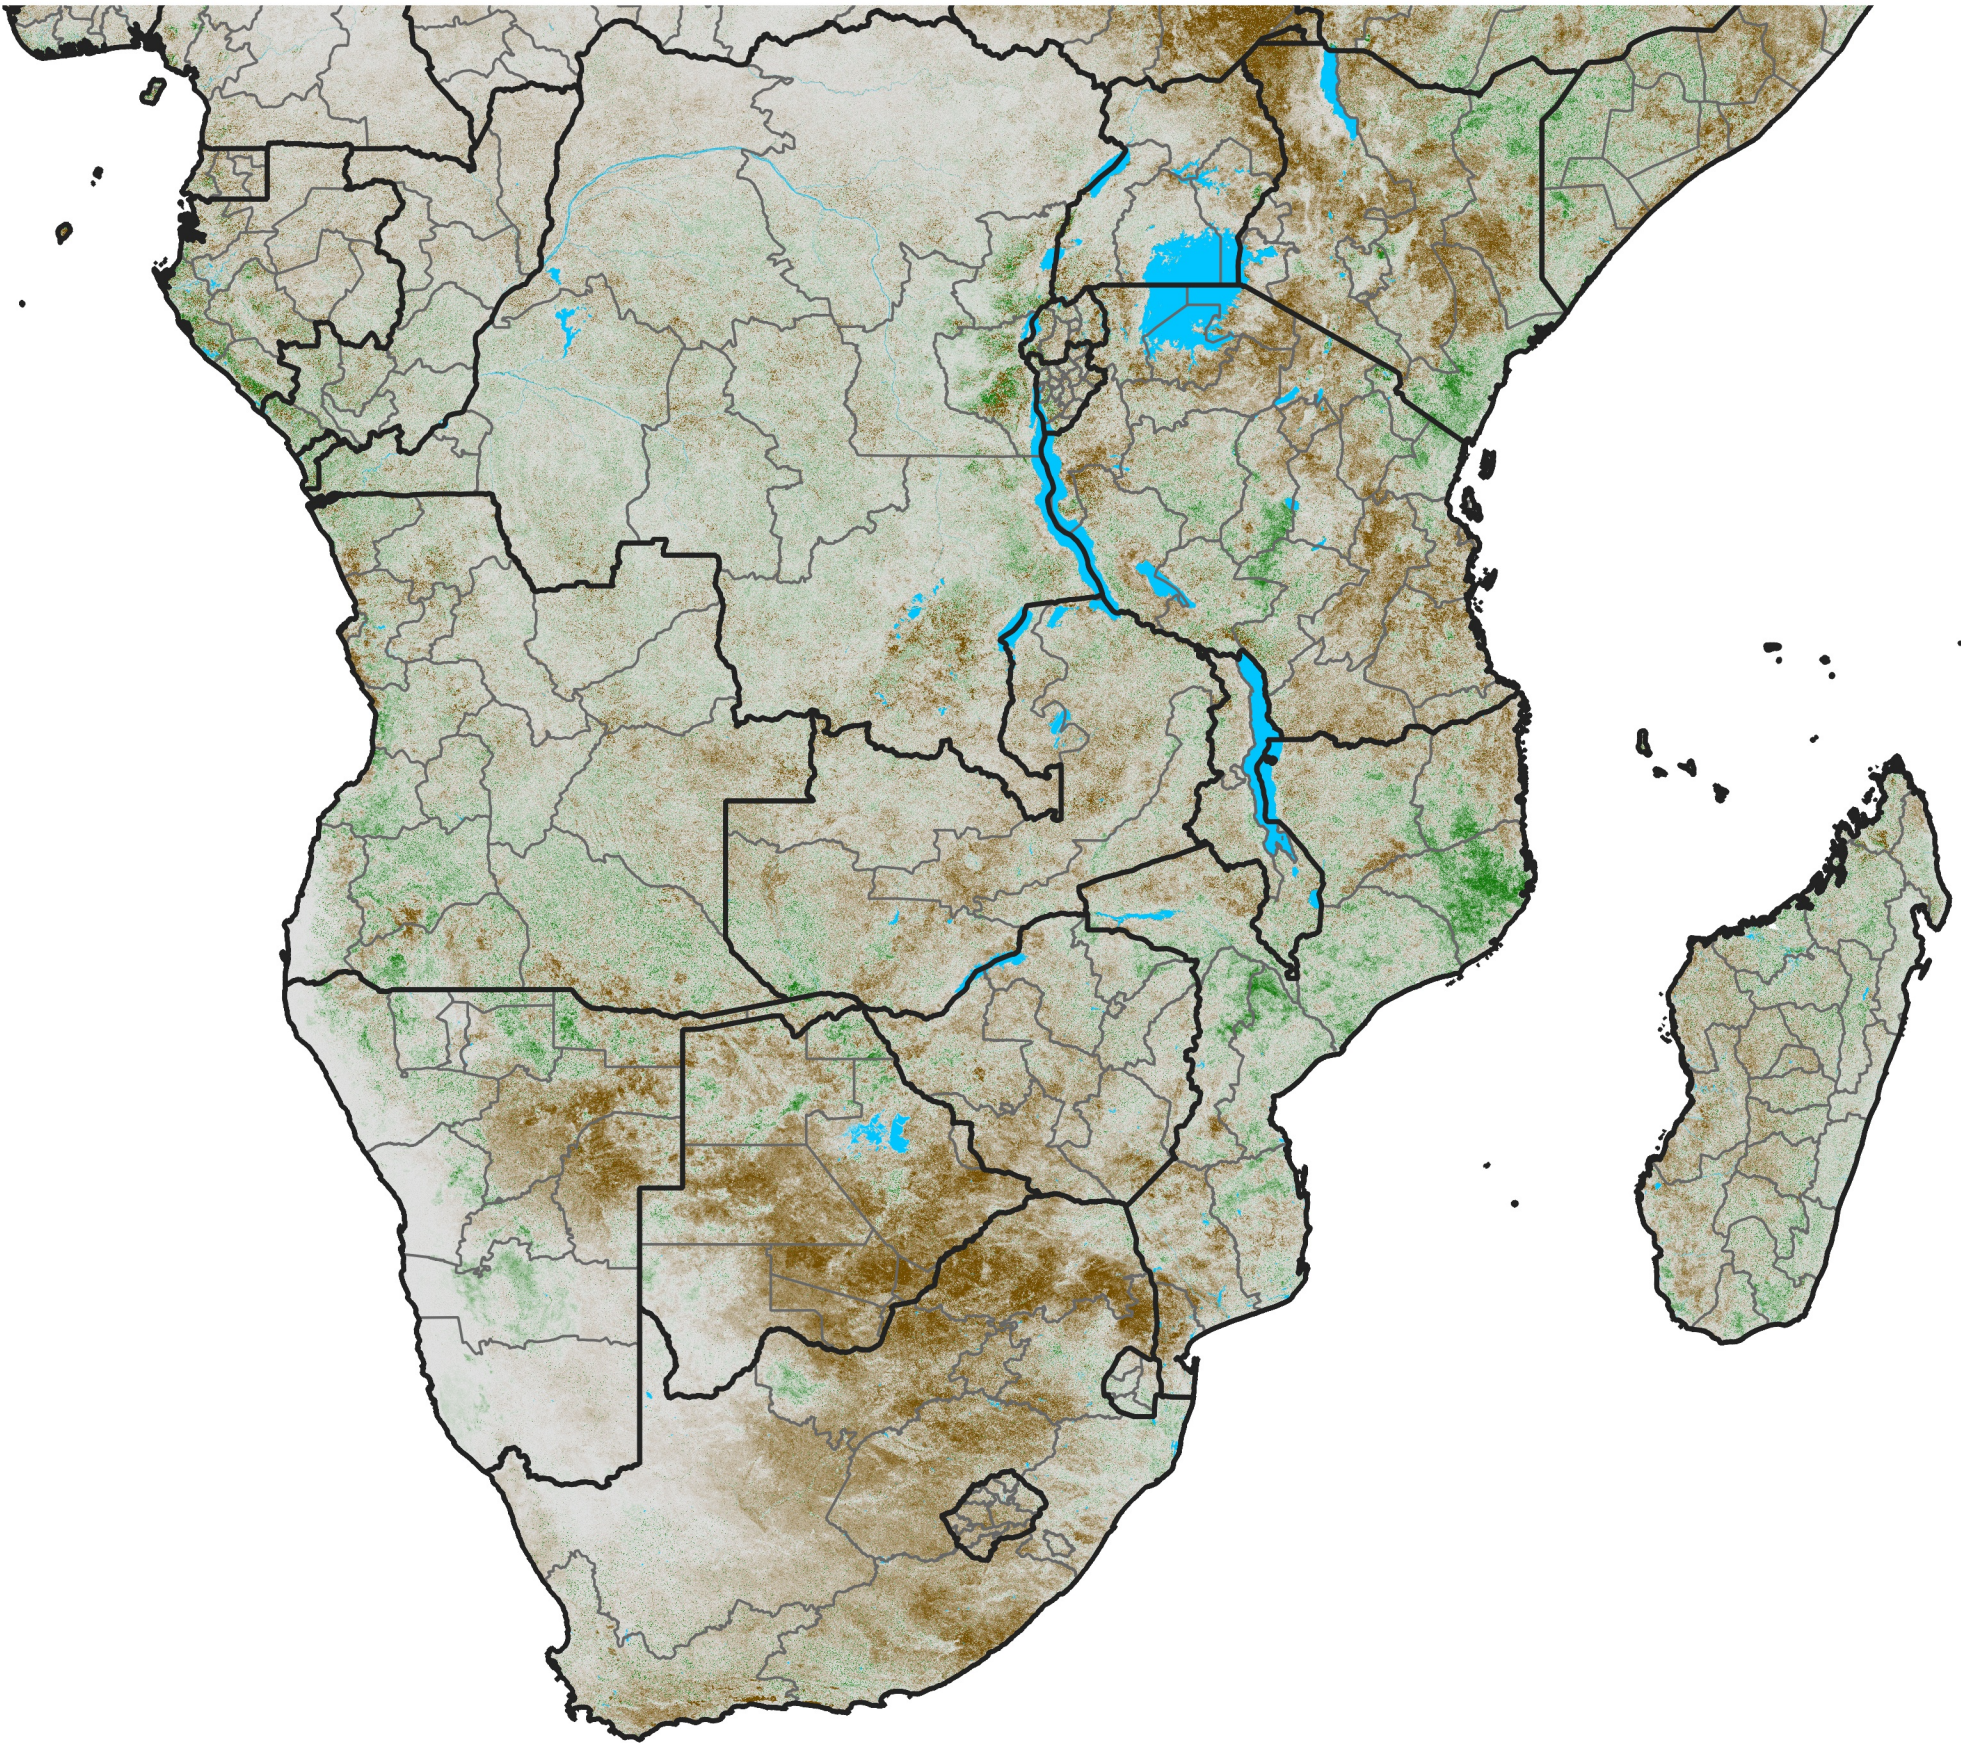

# Southern Africa

## NDVI Anomaly

2018 minus Mean (2012 - 2021)

Period 67 / Nov 26 - Dec 05, 2018