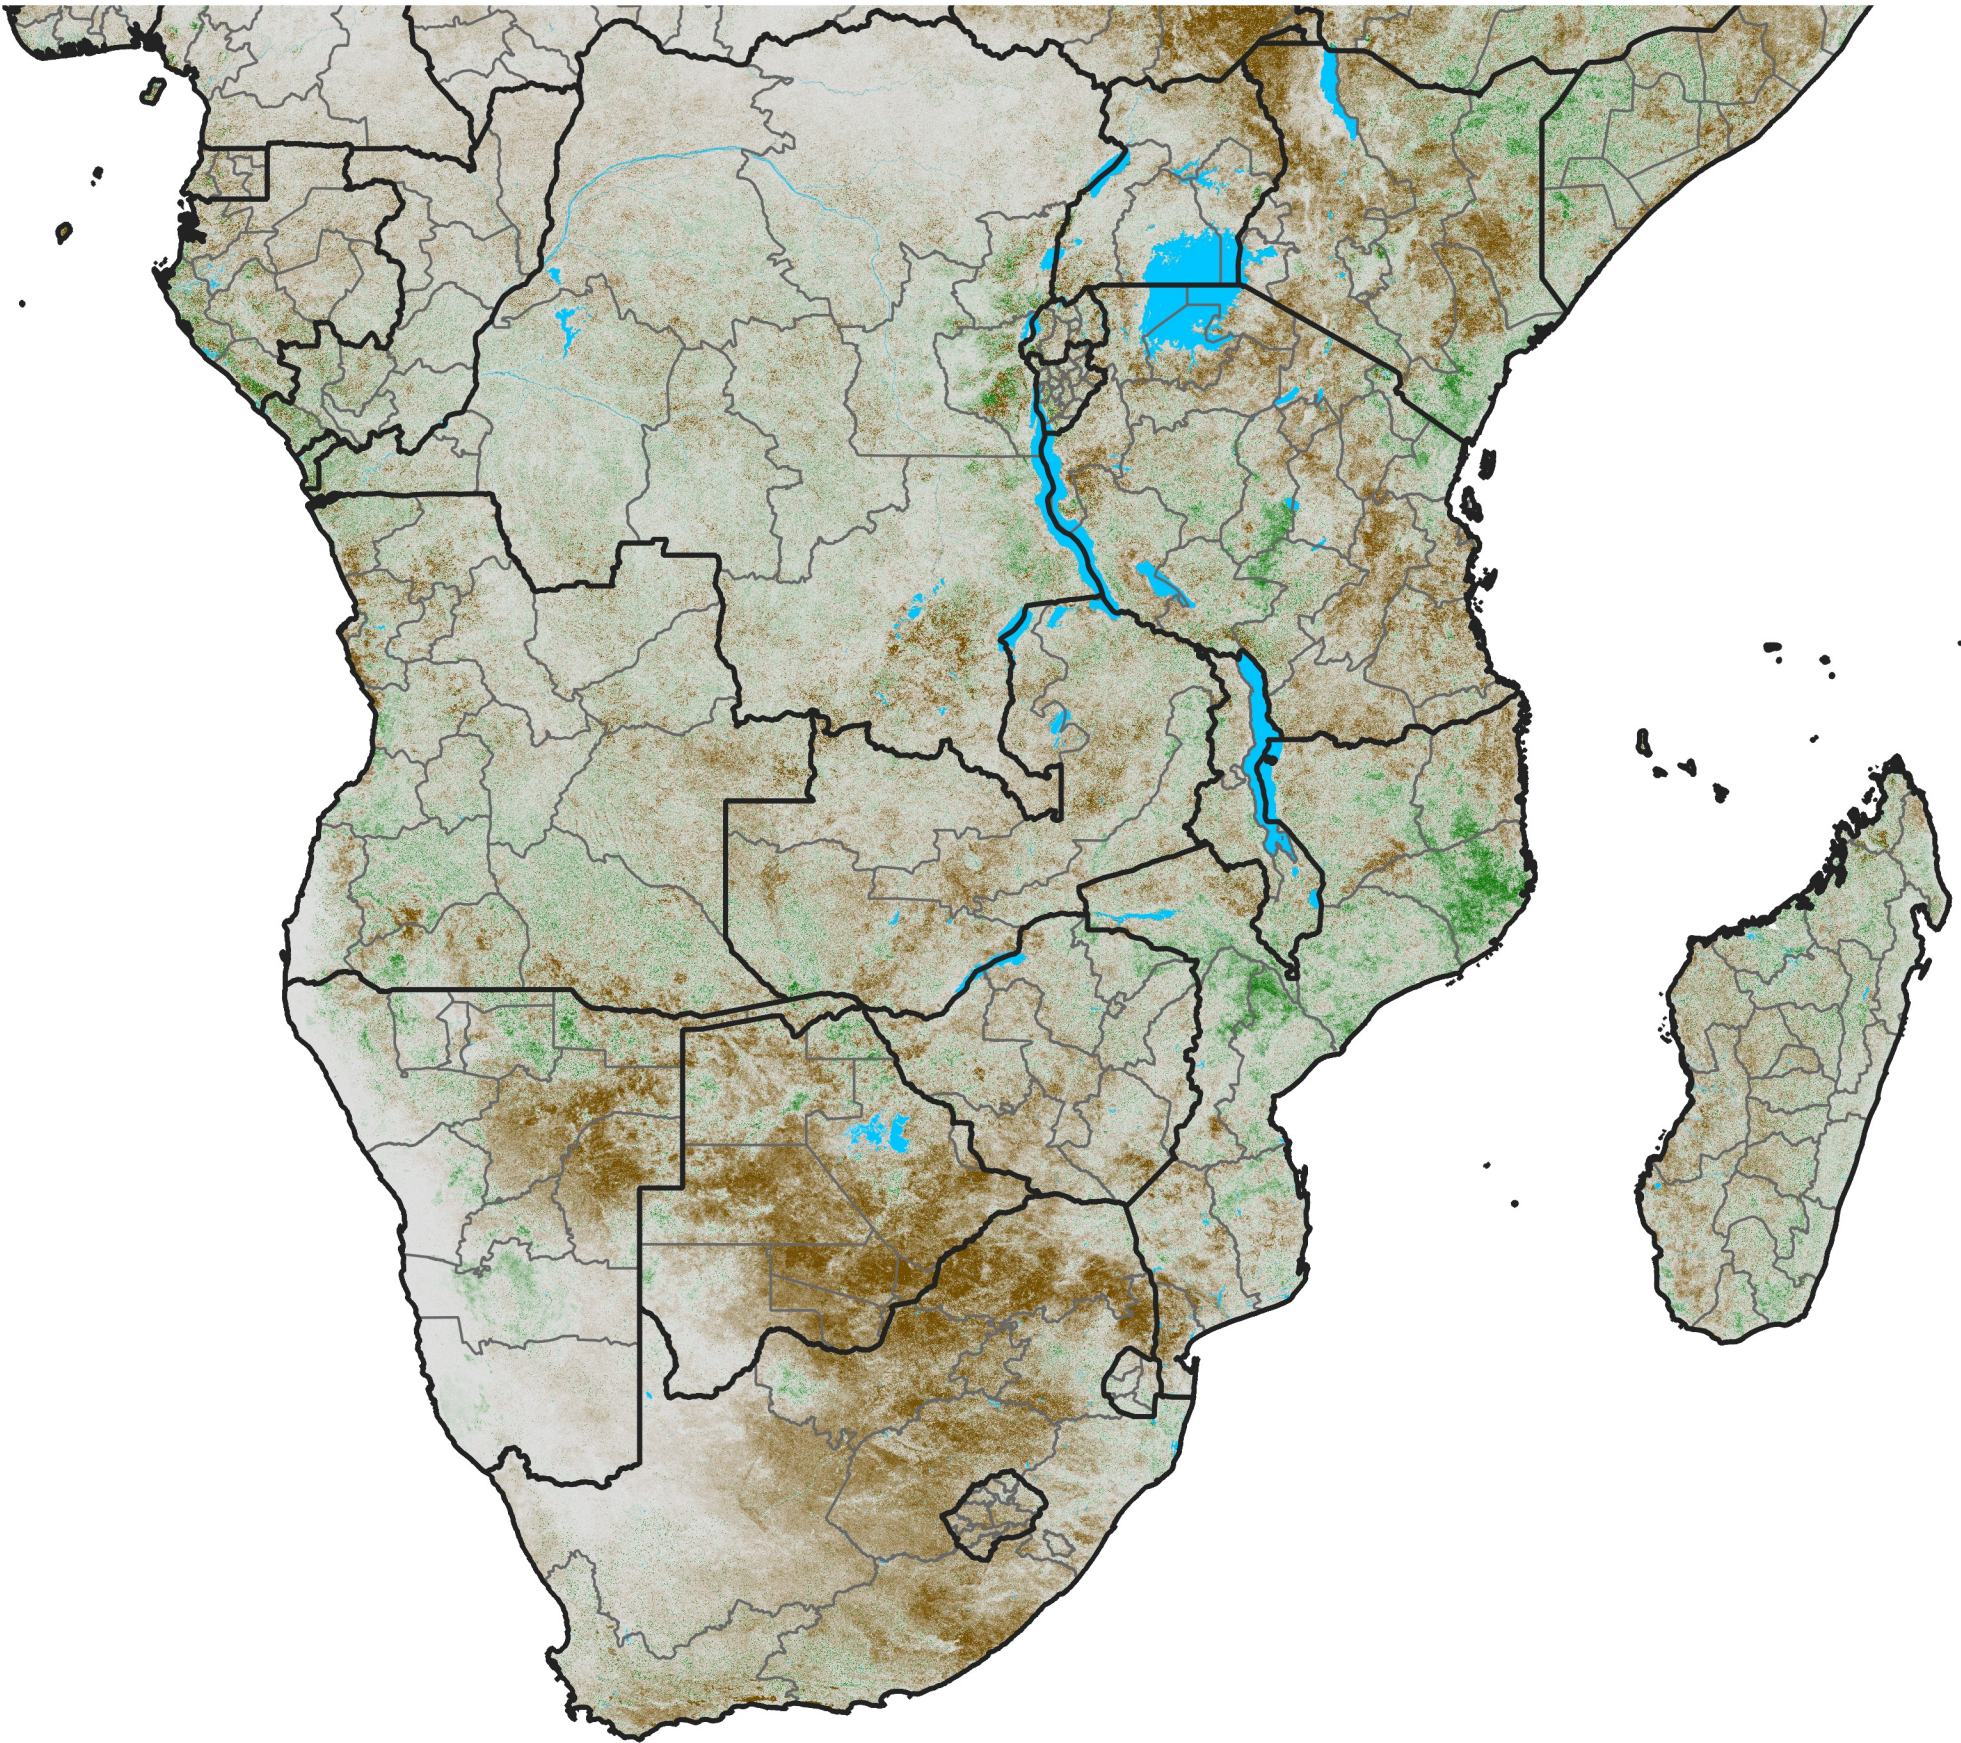

Southern Africa

NDVI Anomaly

2018 minus Mean (2012 - 2021)

Period 68 / Dec 01 - 10, 2018

NDVI Anomaly

< -0.3 -0.2 -0.1 -0.05 0.05 0.1 0.2 >0.3

Negative

No Difference