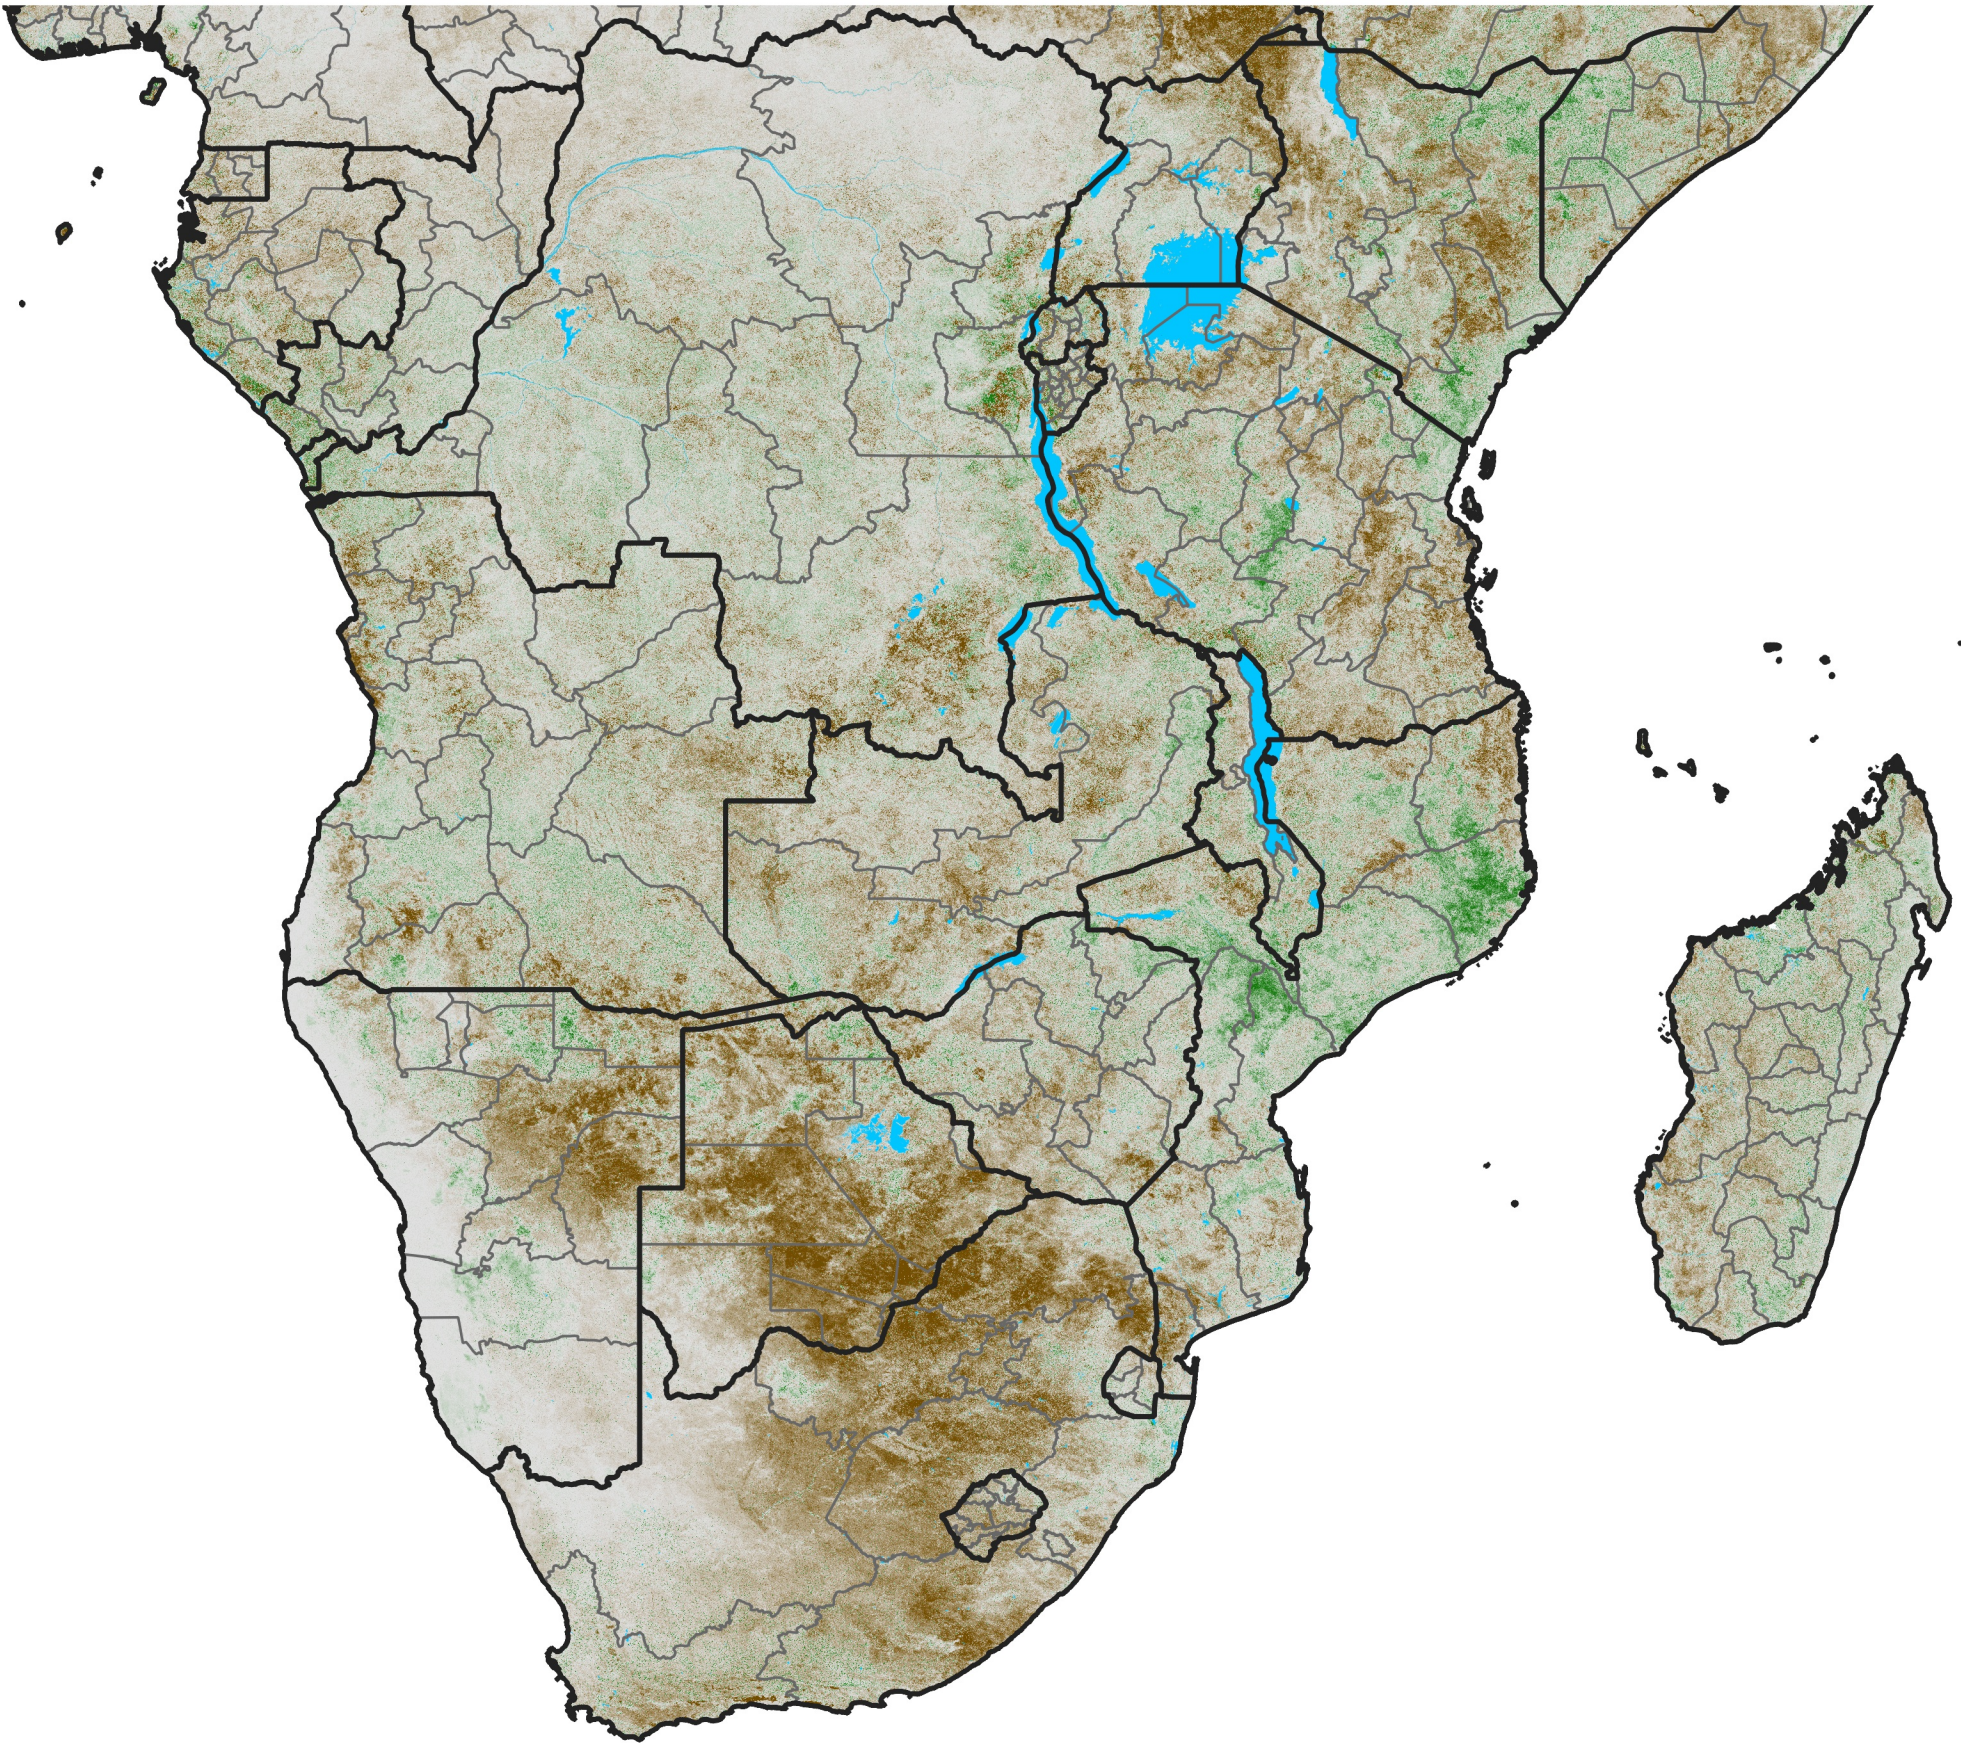

Southern Africa

NDVI Anomaly

2018 minus Mean (2012 - 2021)

Period 69 / Dec 06 - 15, 2018

NDVI Anomaly

< -0.3 -0.2 -0.1 -0.05 0.05 0.1 0.2 >0.3

Negative

No Difference