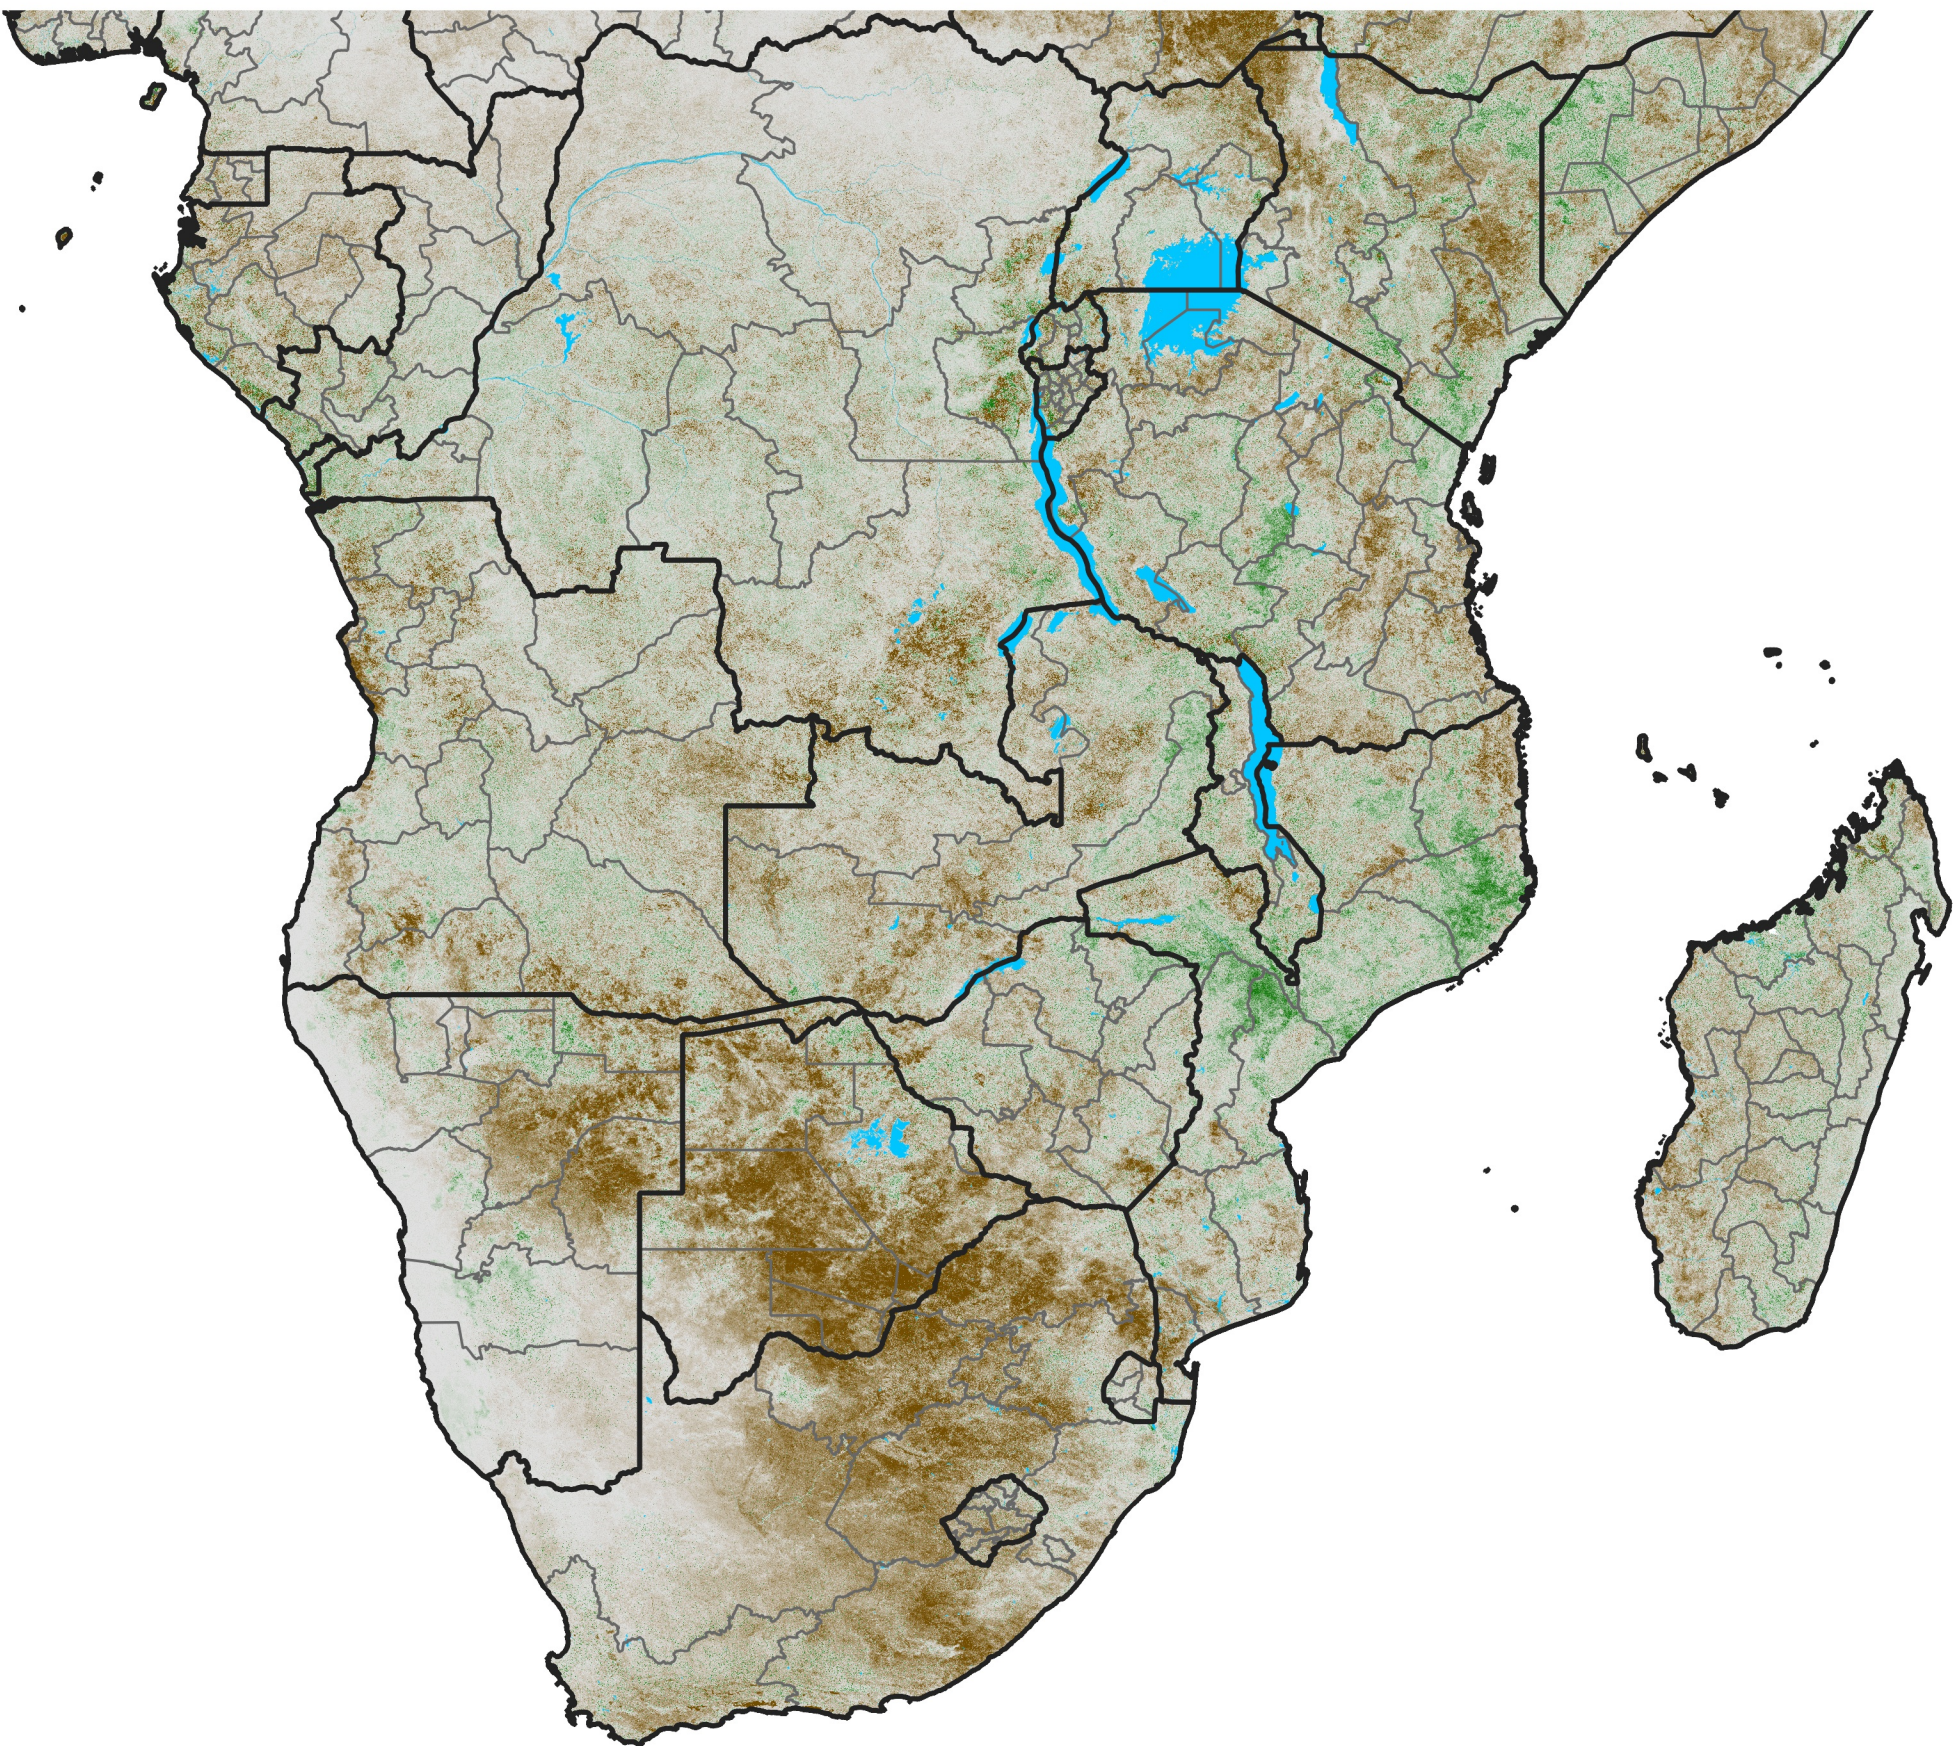

Southern Africa

NDVI Anomaly

2018 minus Mean (2012 - 2021)

Period 70 / Dec 11 - 20, 2018

NDVI Anomaly

< -0.3 -0.2 -0.1 -0.05 0.05 0.1 0.2 >0.3

Negative

No Difference