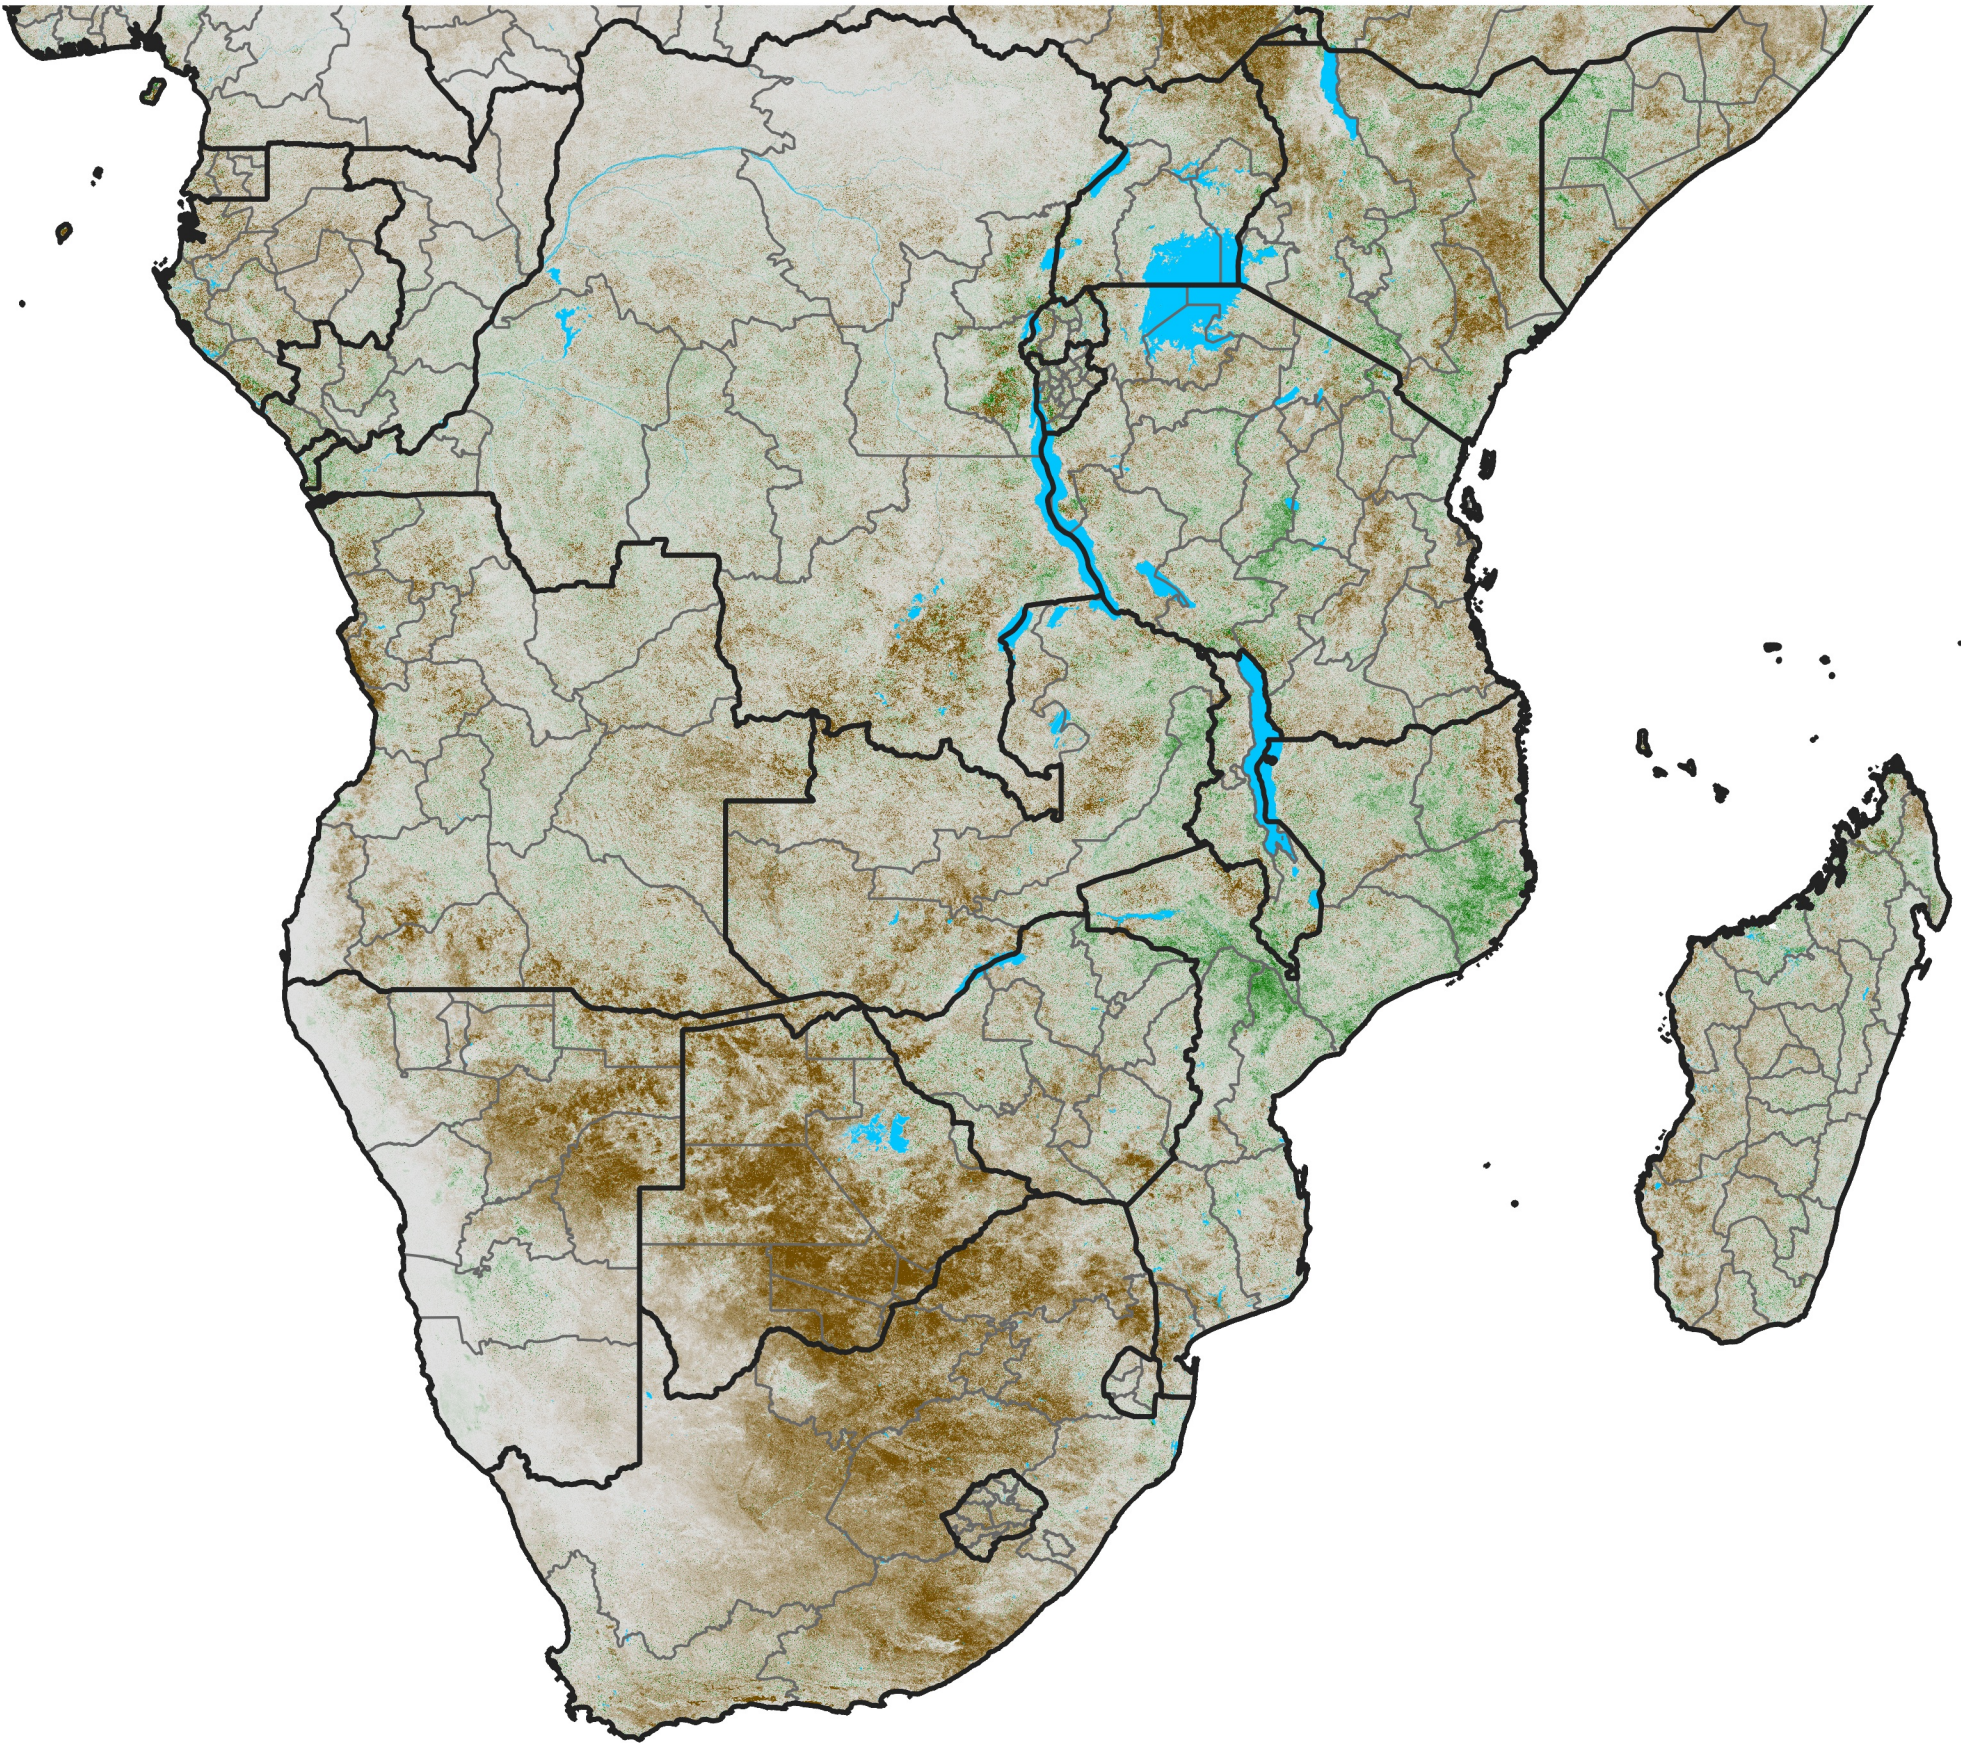

# Southern Africa

## NDVI Anomaly

2018 minus Mean (2012 - 2021)

Period 71 / Dec 16 - 25, 2018

### NDVI Anomaly

< -0.3   -0.2   -0.1   -0.05   0.05   0.1   0.2   >0.3

Negative

No Difference

Positive