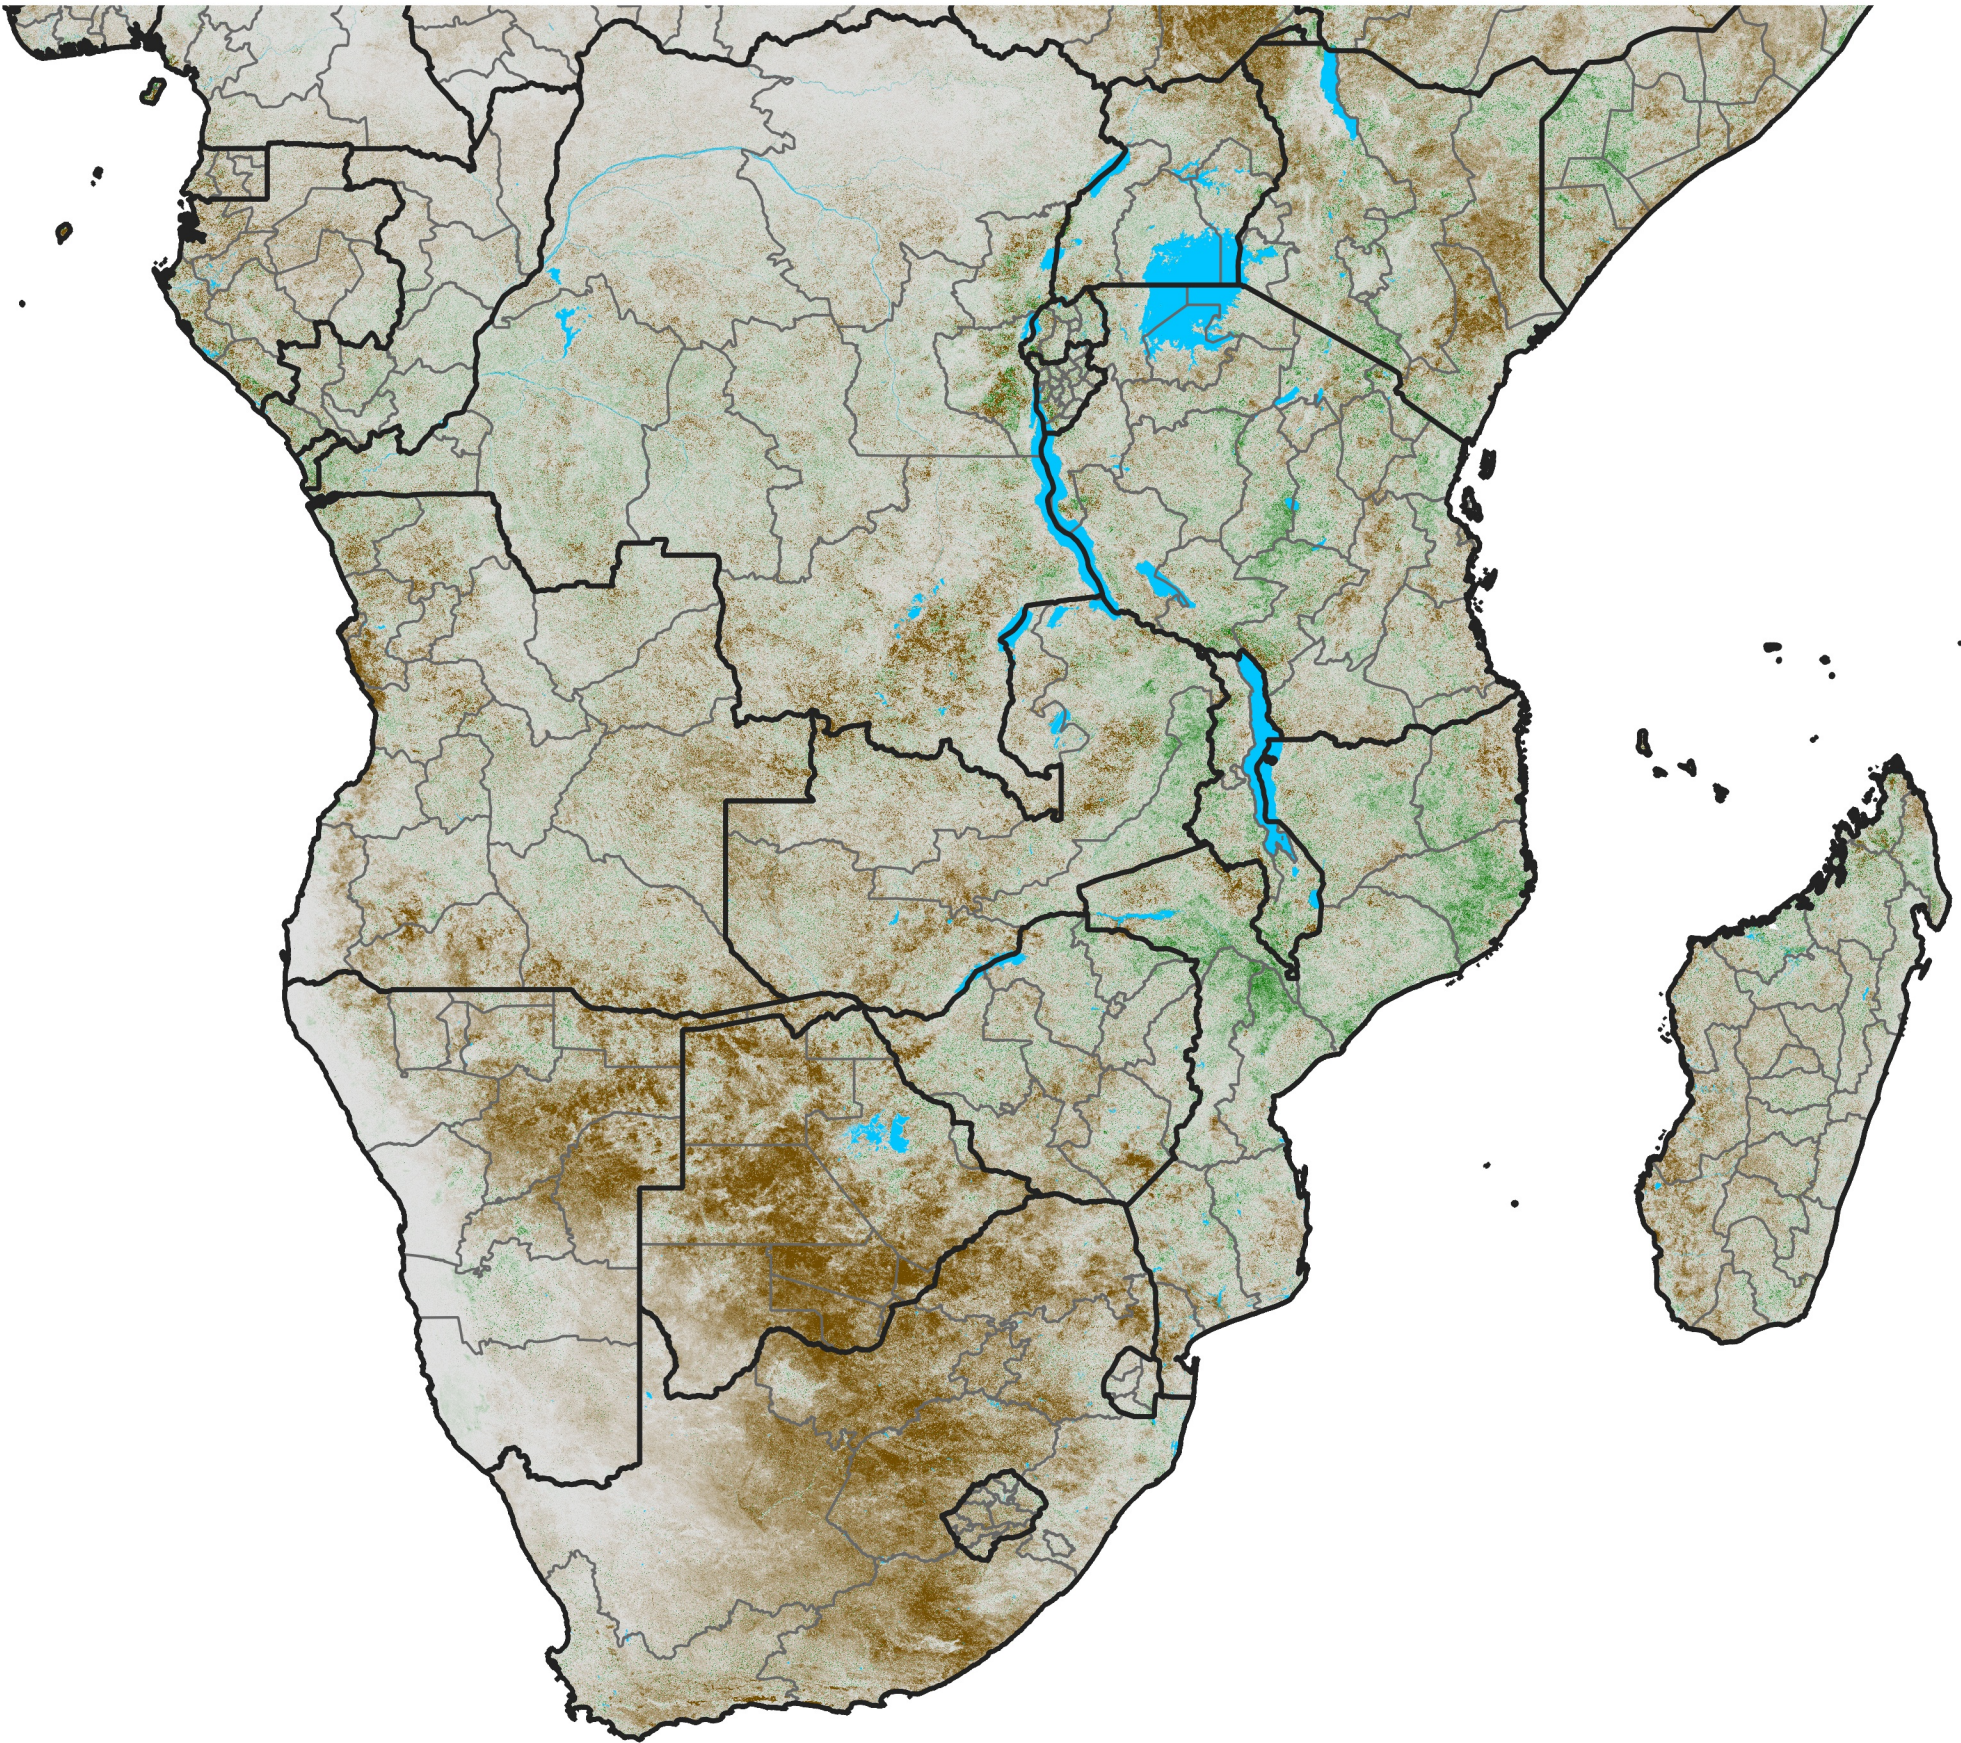

Southern Africa

NDVI Anomaly

2018 minus Mean (2012 - 2021)

Period 72 / Dec 21 - 31, 2018

NDVI Anomaly

< -0.3 -0.2 -0.1 -0.05 0.05 0.1 0.2 >0.3

Negative

No Difference