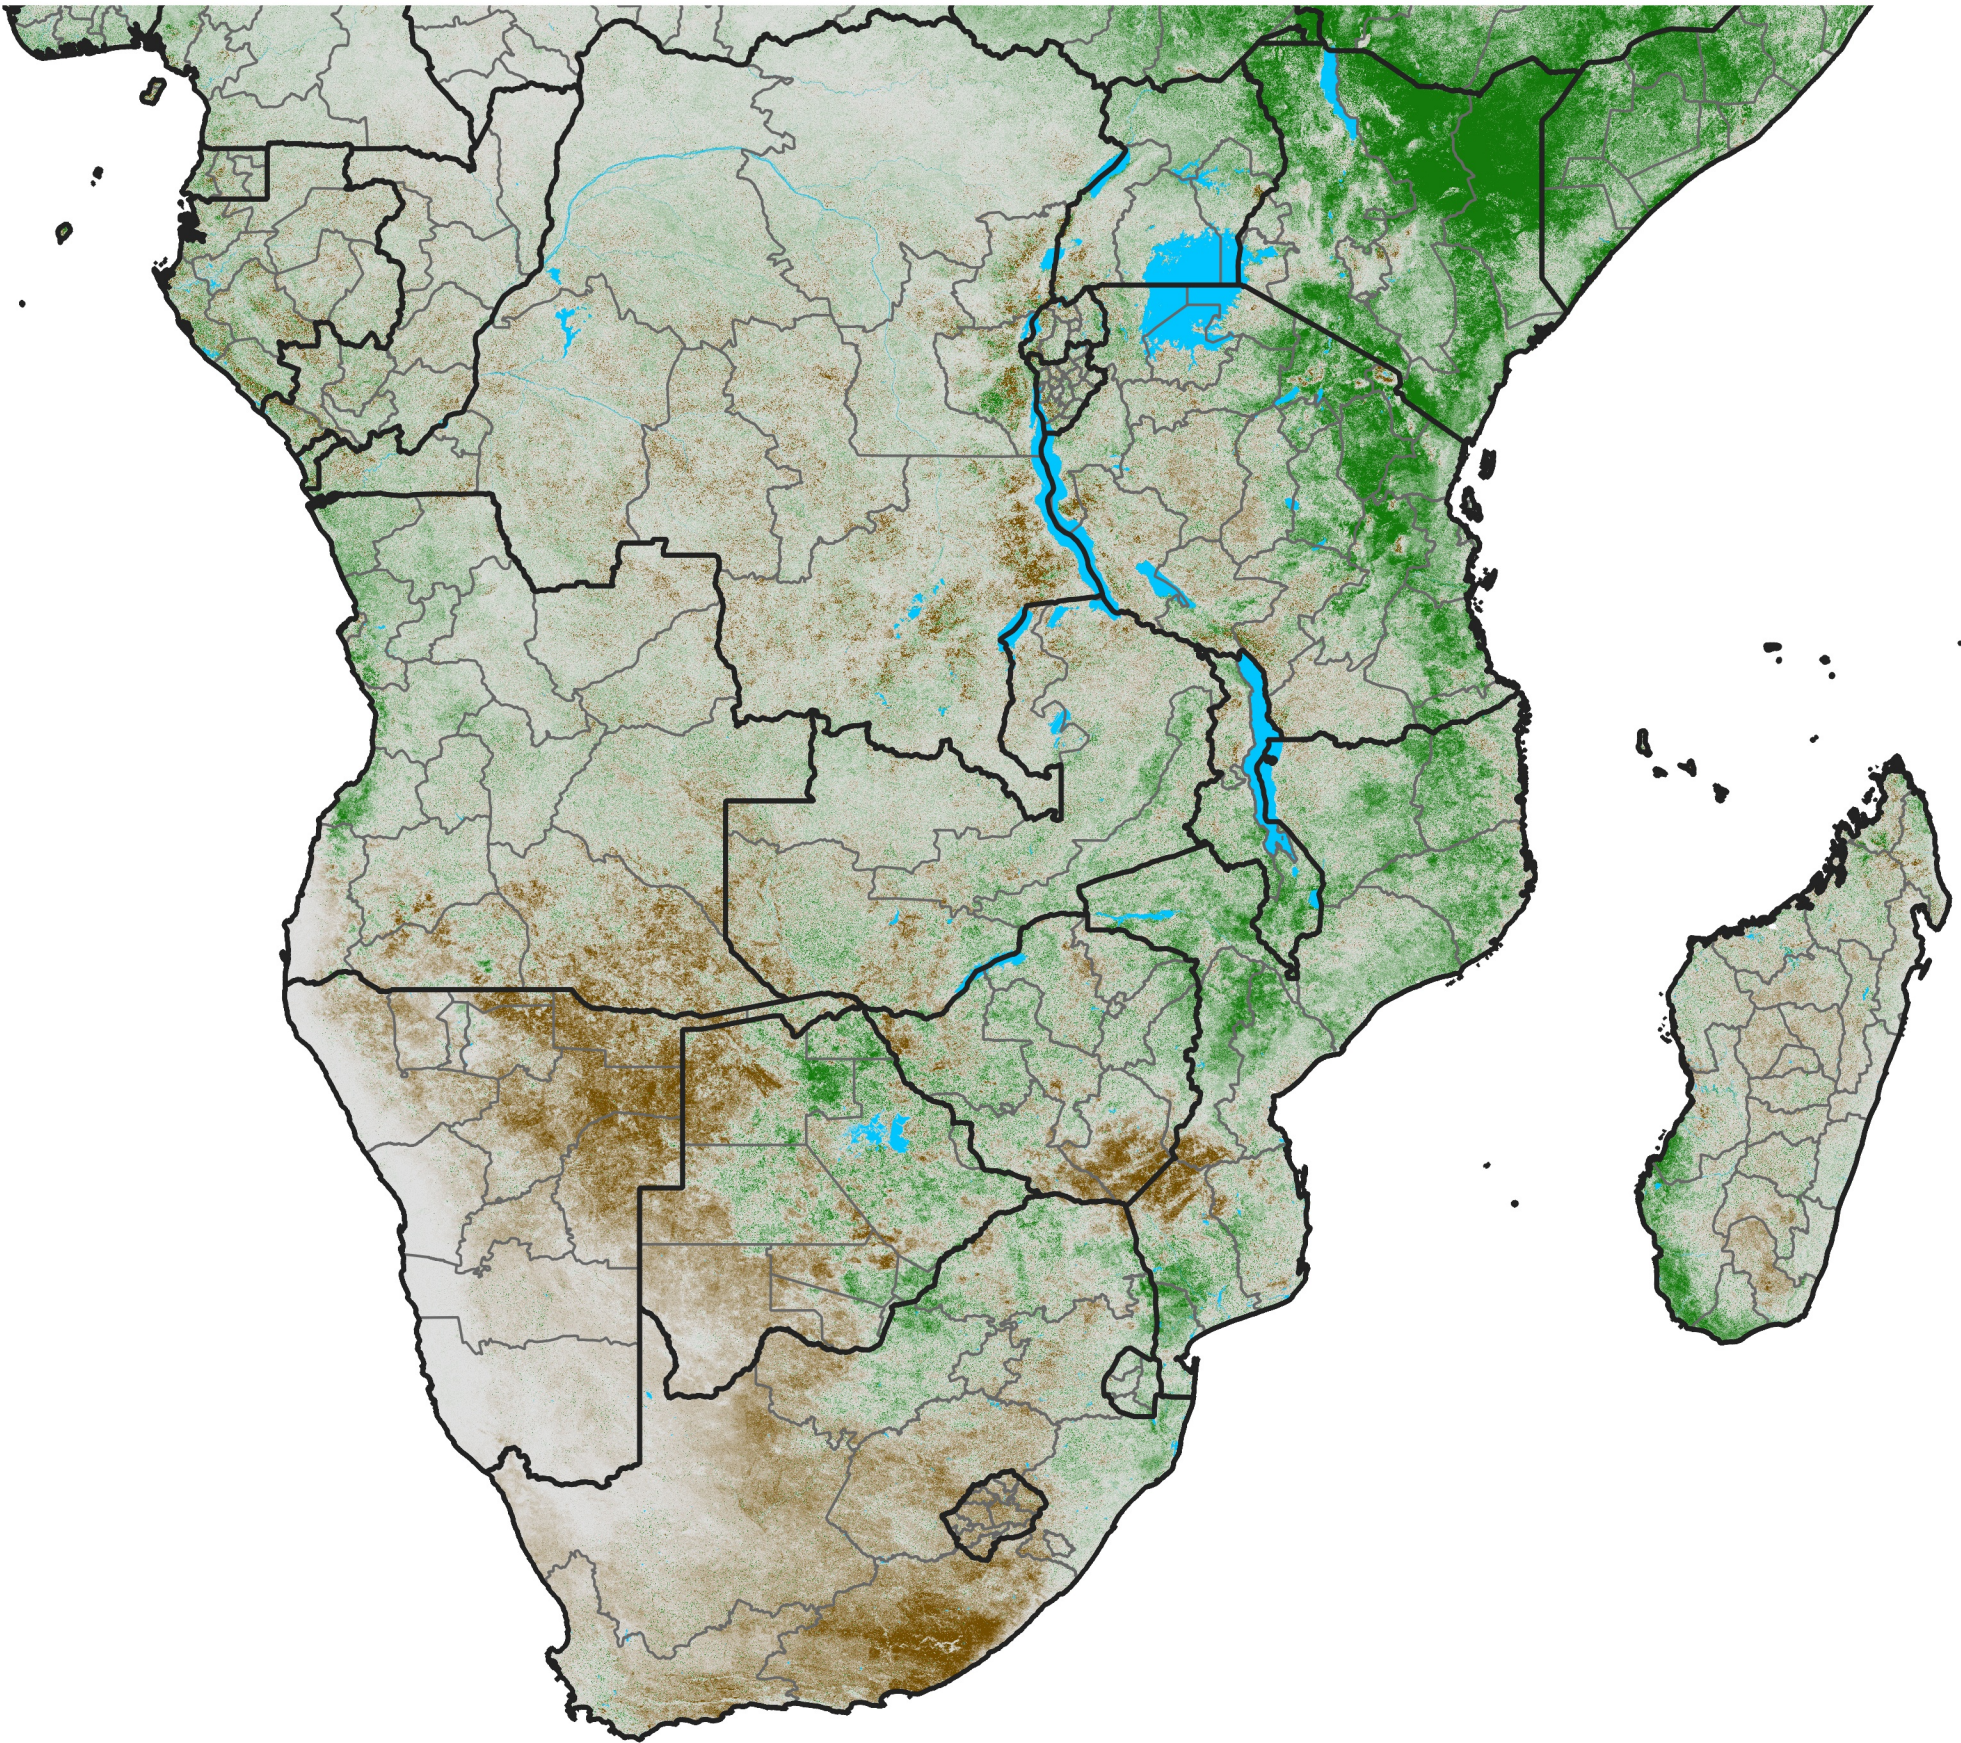

# Southern Africa

## NDVI Anomaly

2019 minus Mean (2012 - 2021)

Period 69 / Dec 06 - 15, 2019

### NDVI Anomaly

< -0.3   -0.2   -0.1   -0.05   0.05   0.1   0.2   >0.3

Negative

No Difference

Positive