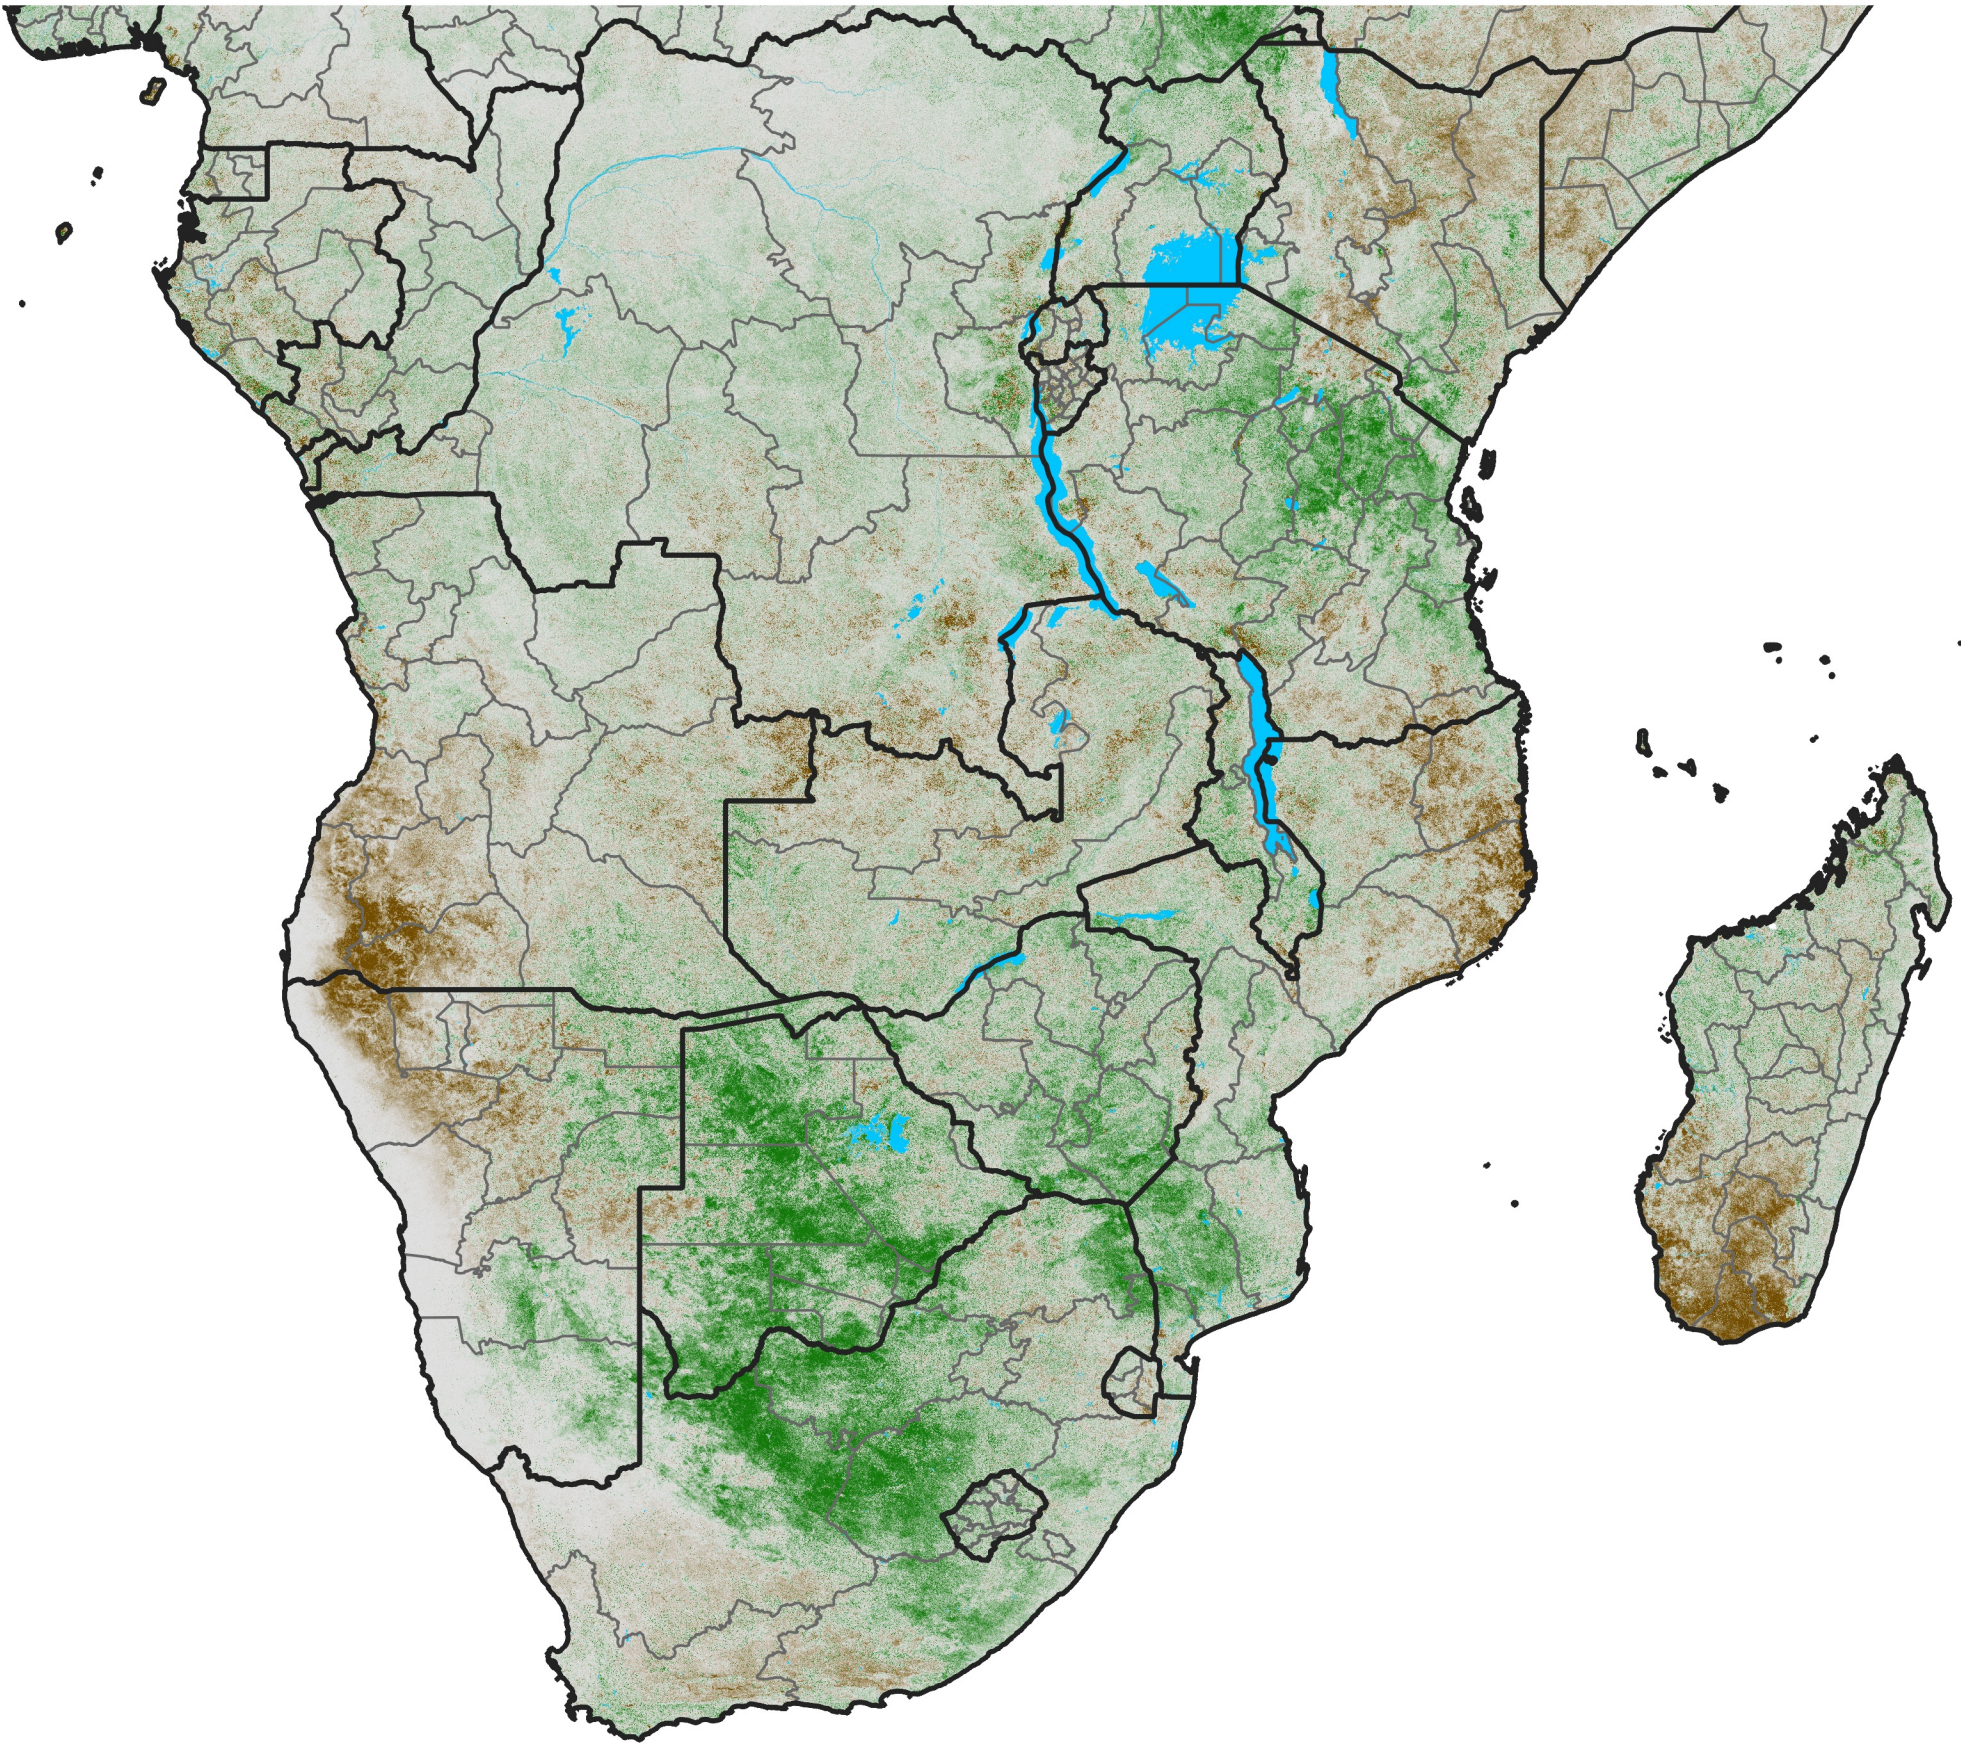

# Southern Africa

## NDVI Anomaly

2021 minus Mean (2012 - 2021)

Period 01 / Dec 26, 2020 - Jan 05, 2021