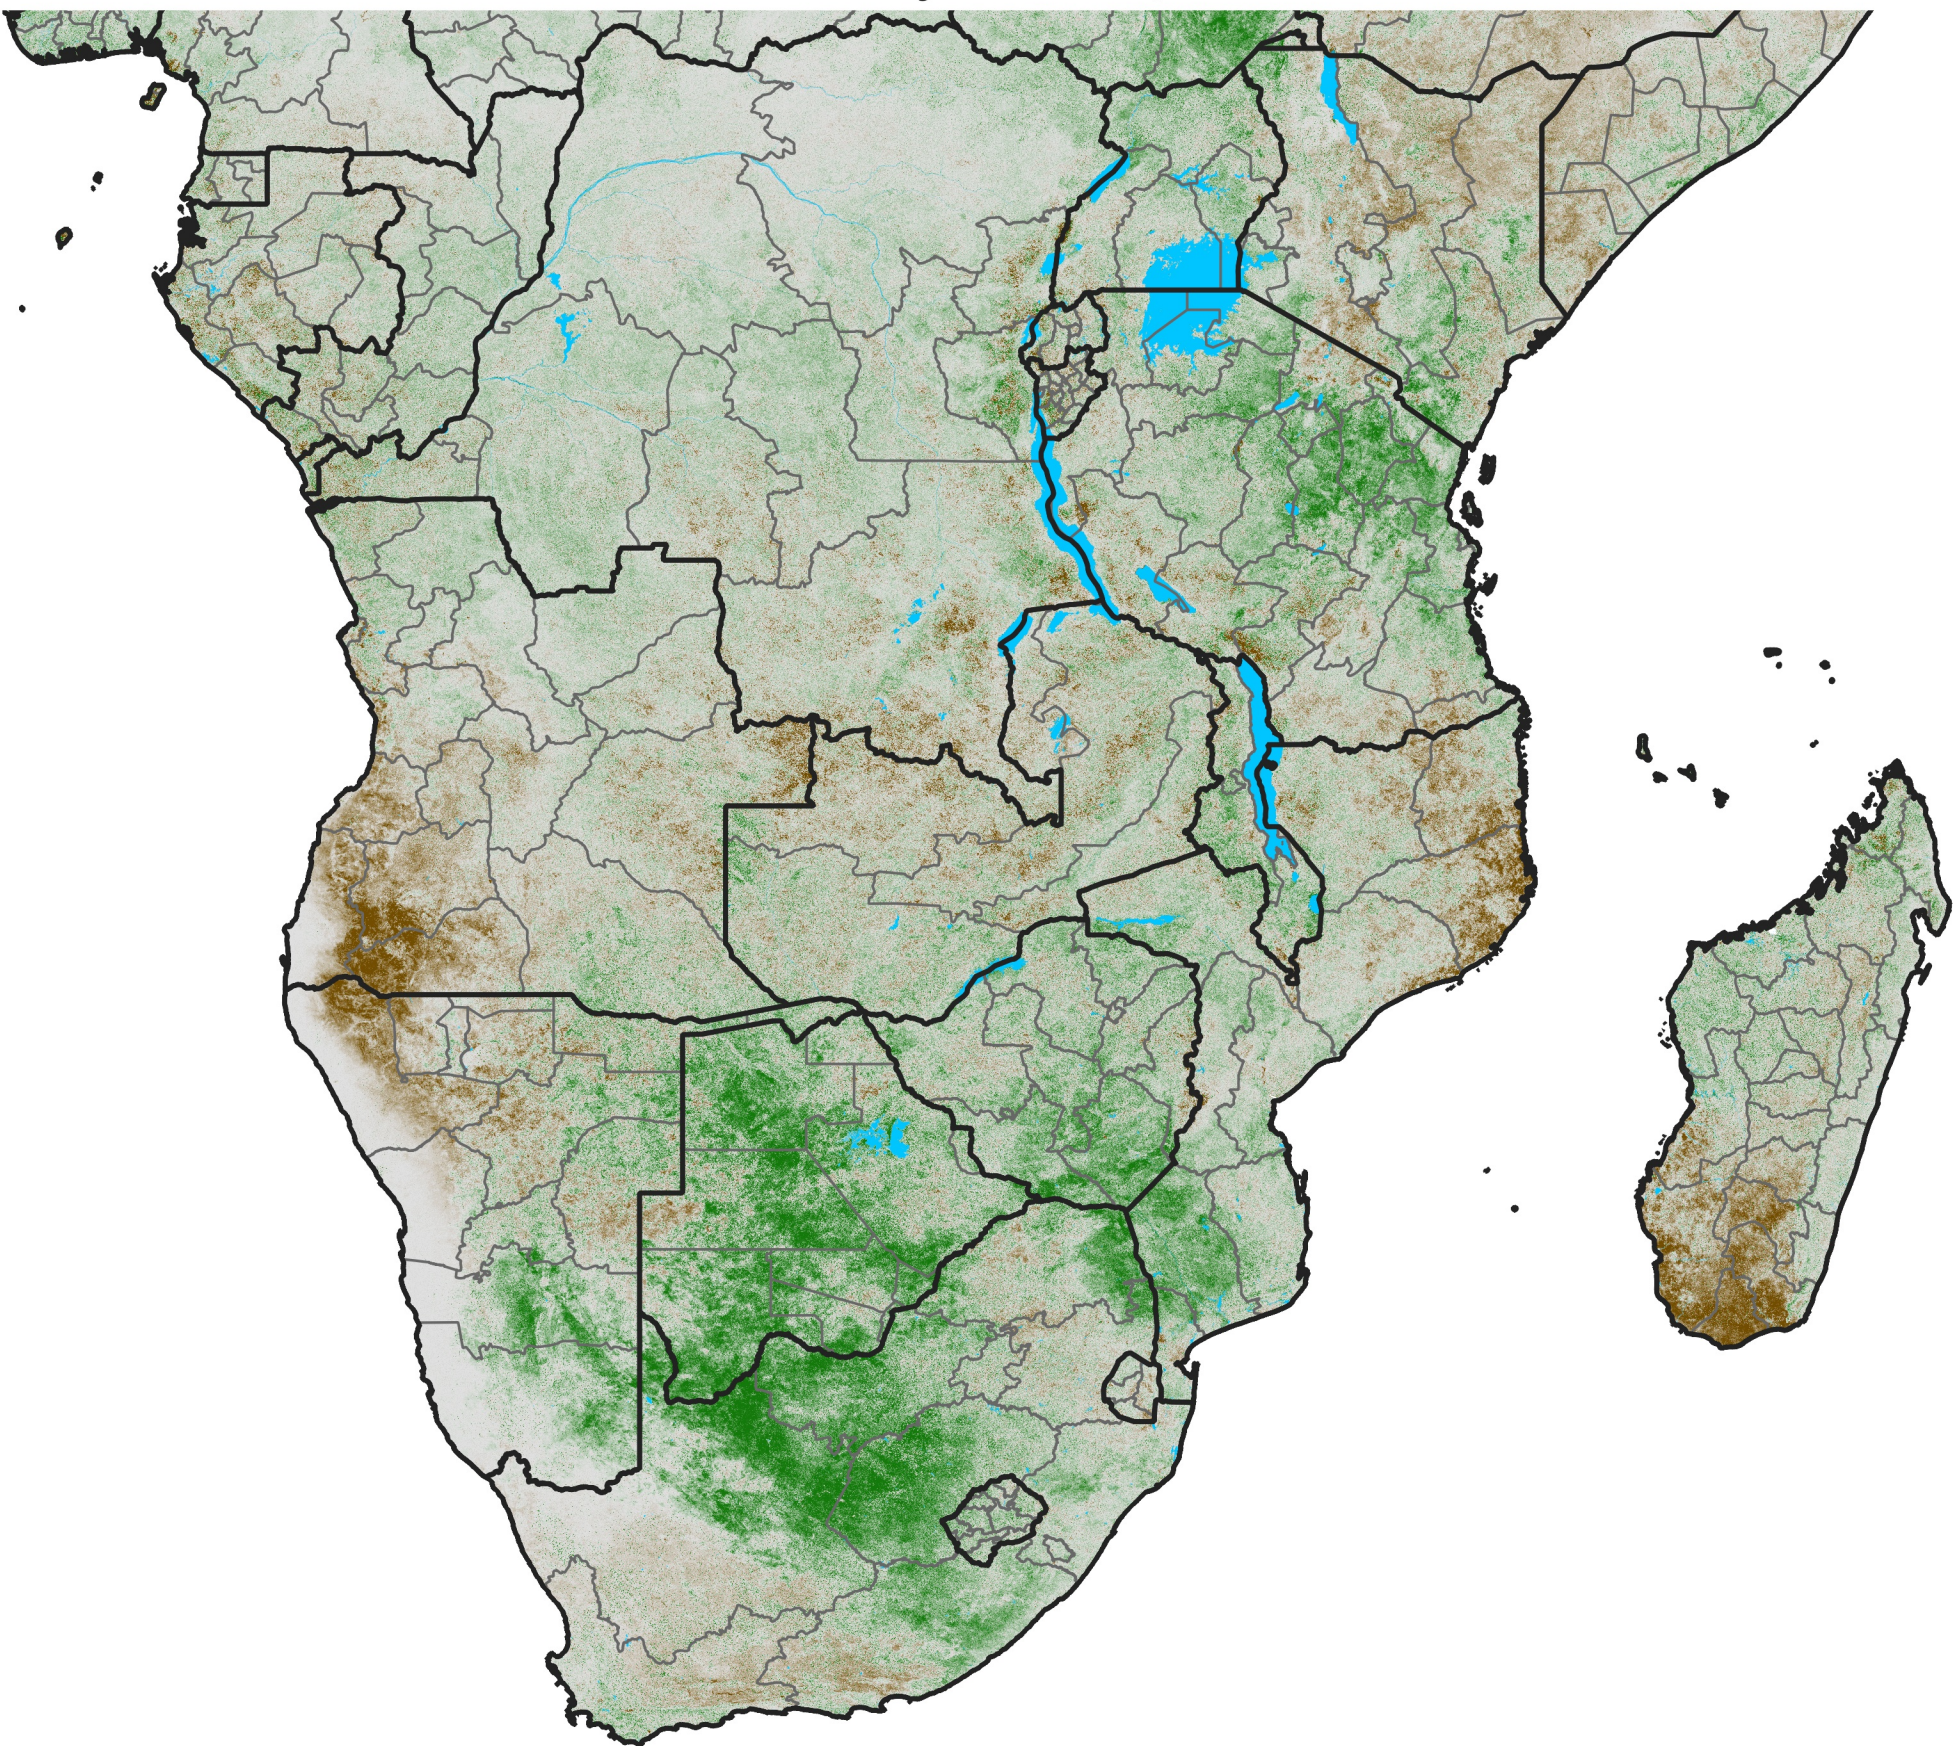

Southern Africa

NDVI Anomaly

2021 minus Mean (2012 - 2021)

Period 02 / Jan 01 - 10, 2021

NDVI Anomaly

< -0.3 -0.2 -0.1 -0.05 0.05 0.1 0.2 >0.3

Negative

No Difference