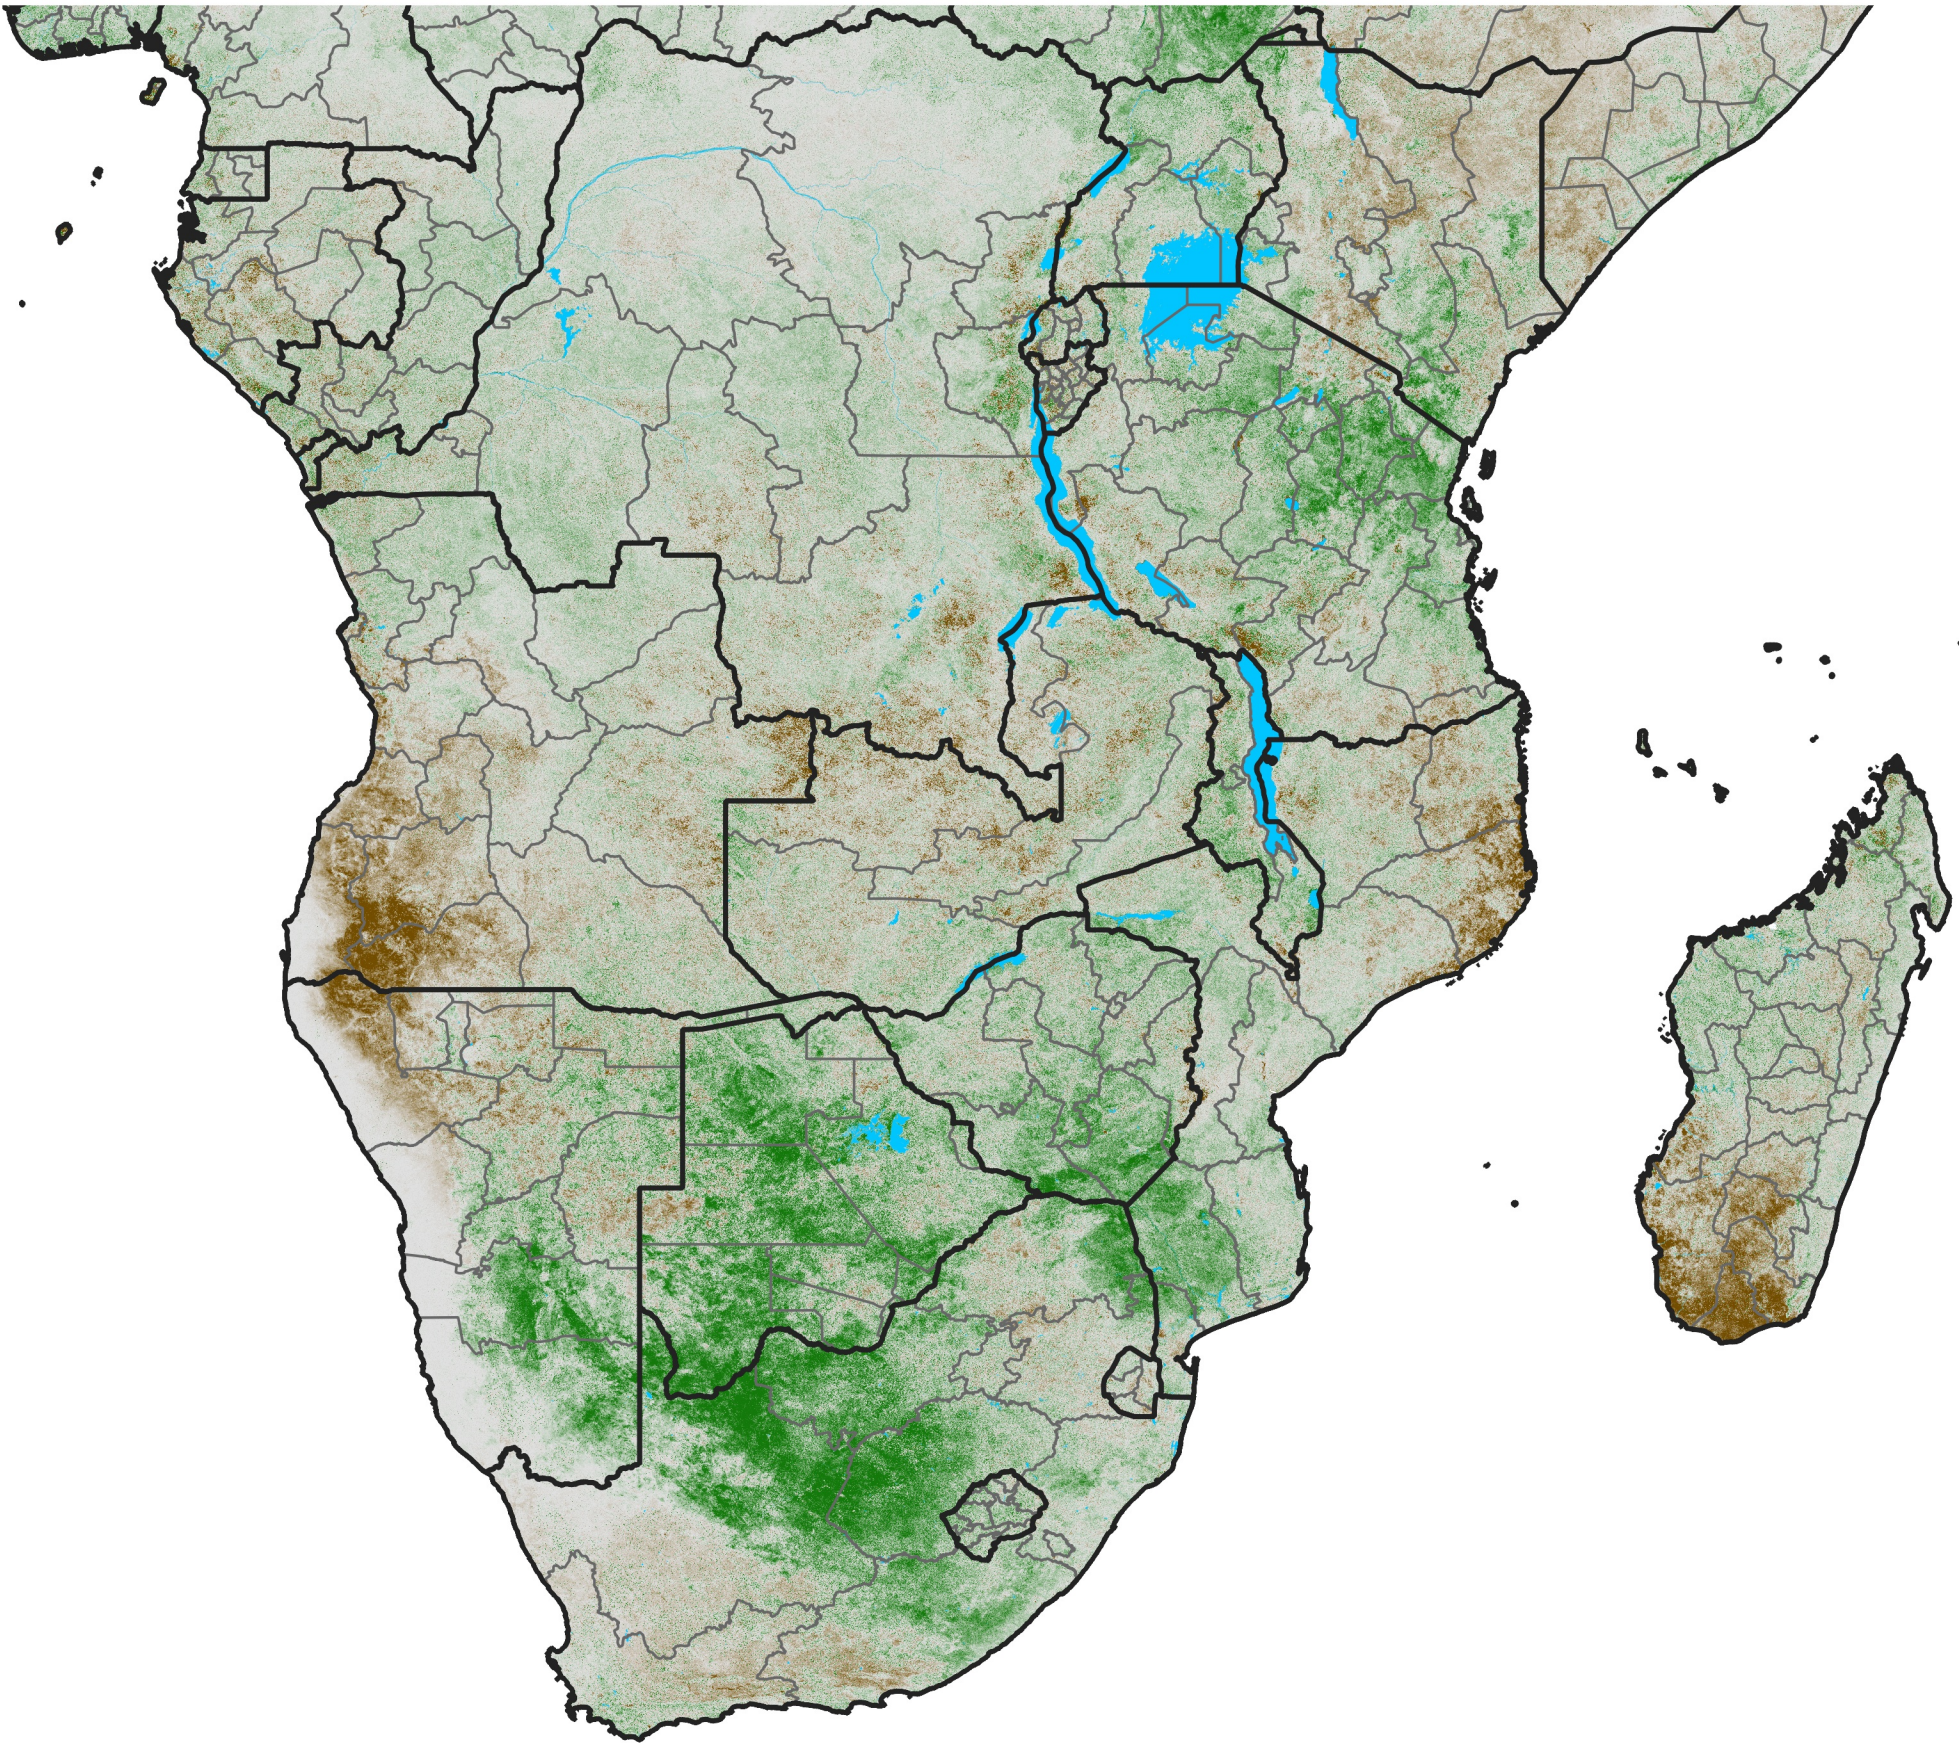

# Southern Africa

## NDVI Anomaly

2021 minus Mean (2012 - 2021)

Period 03 / Jan 06 - 15, 2021