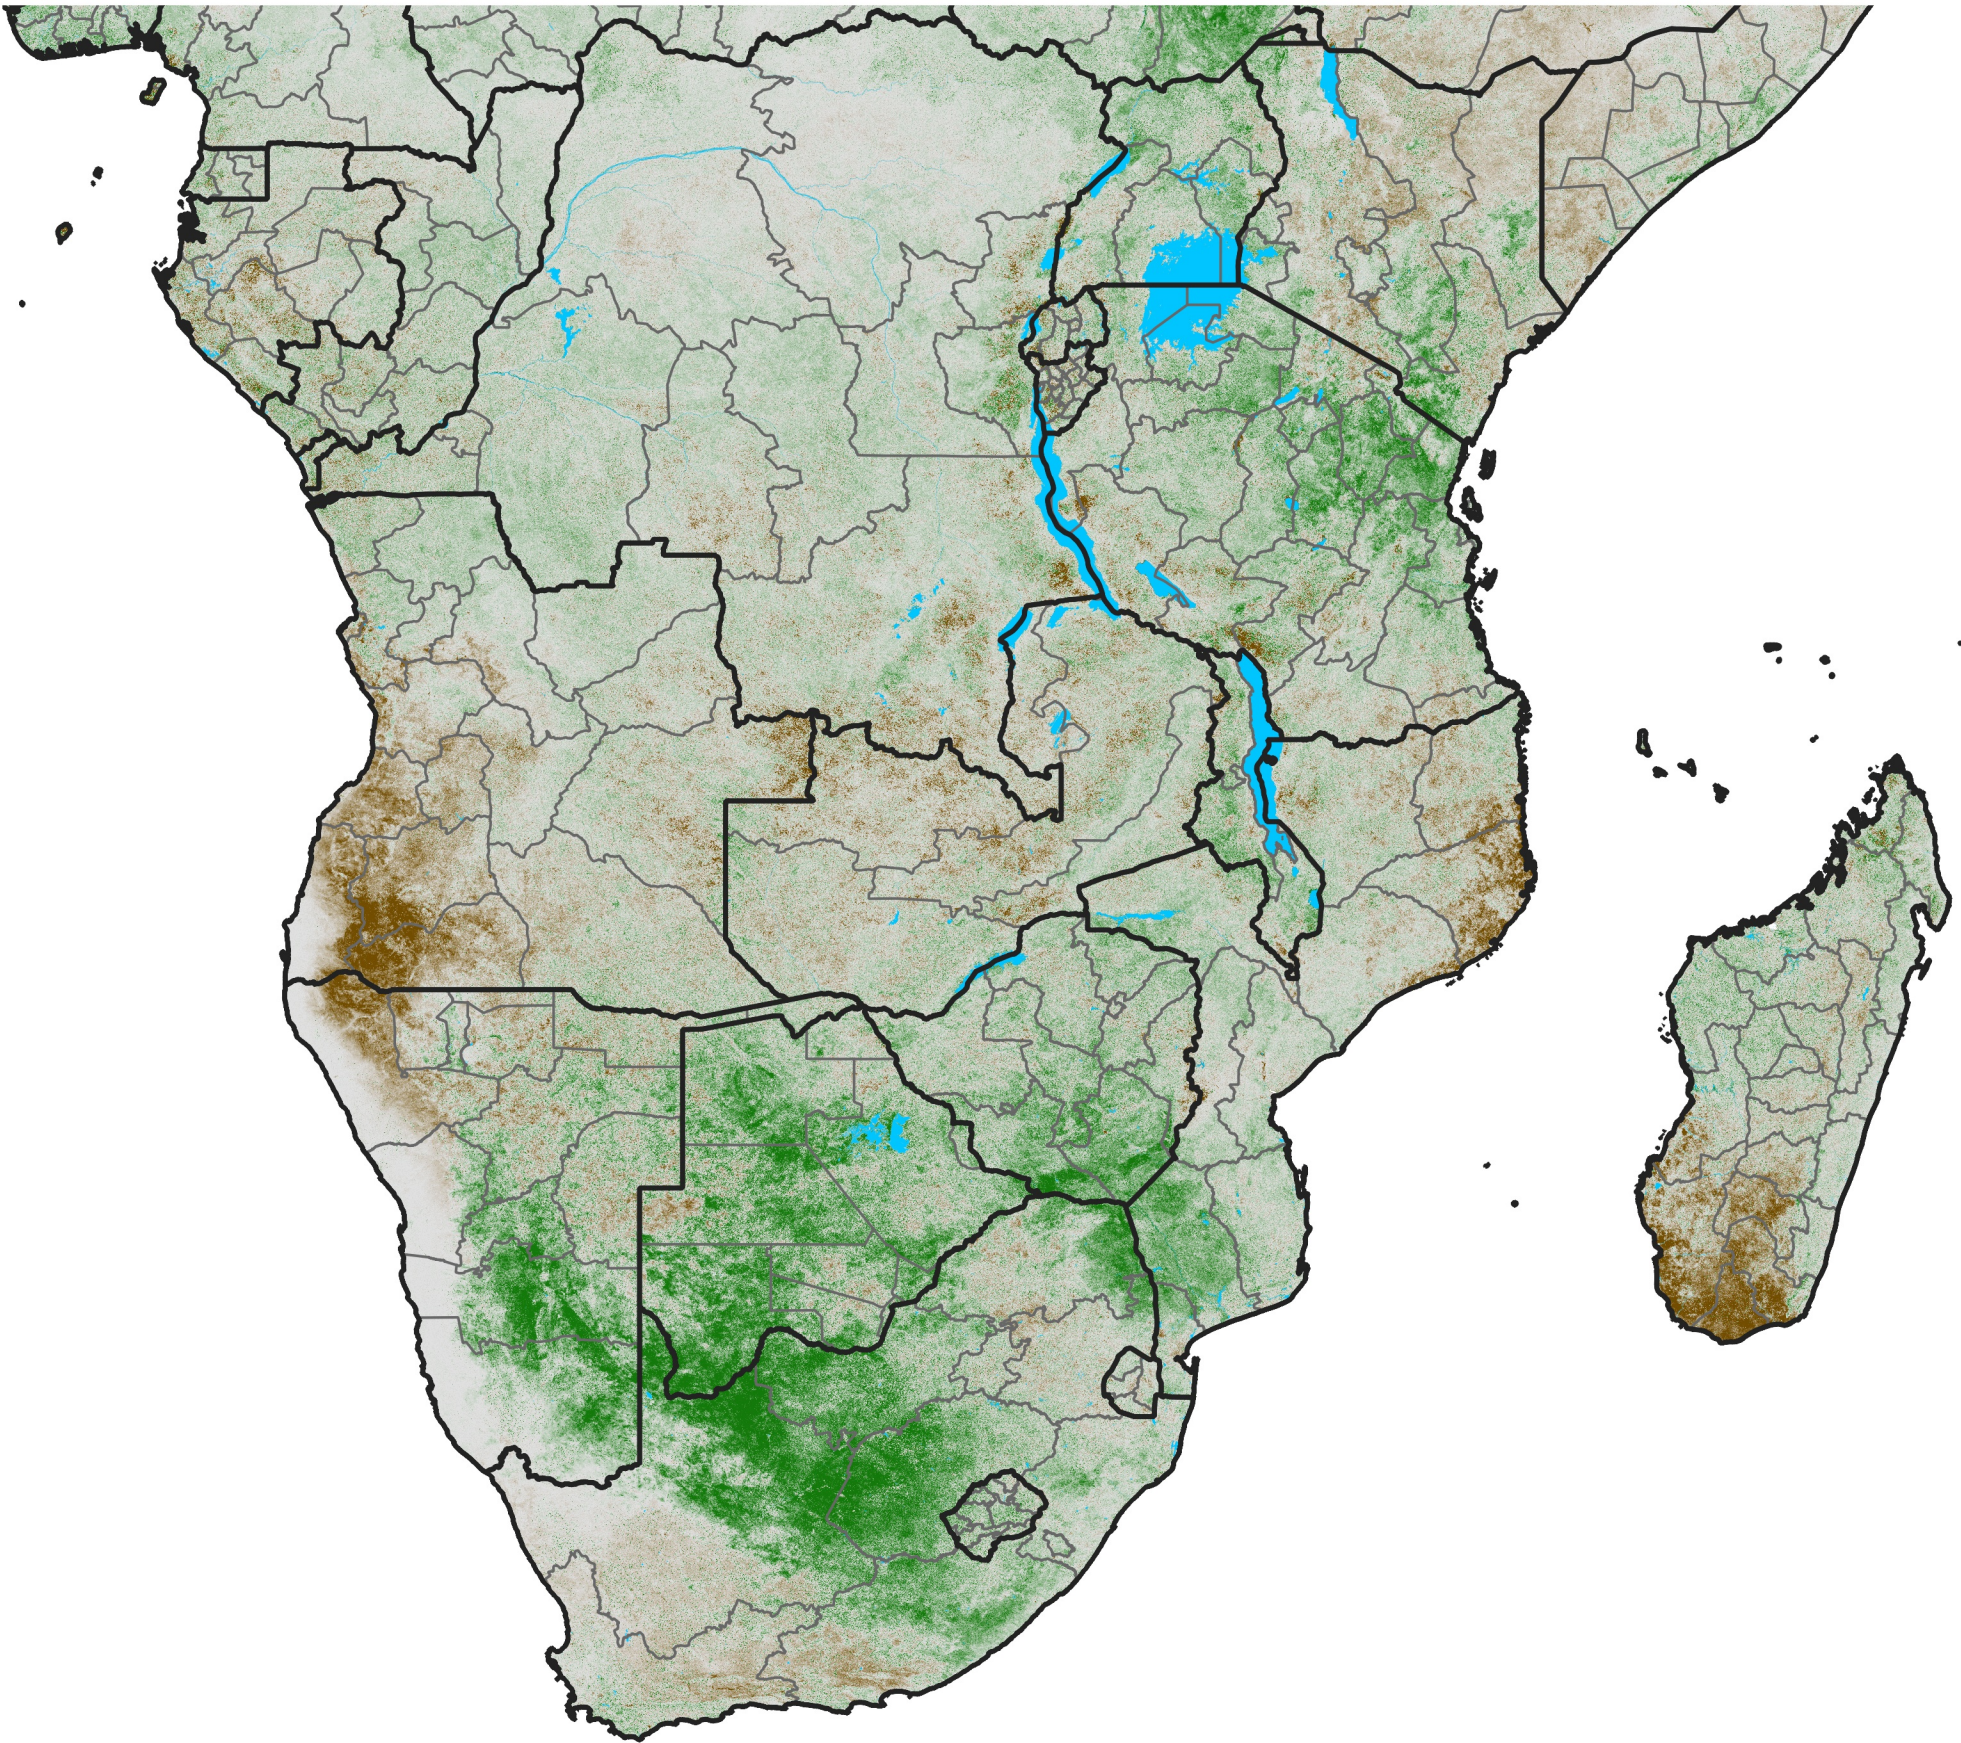

Southern Africa

NDVI Anomaly

2021 minus Mean (2012 - 2021)

Period 04 / Jan 11 - 20, 2021

NDVI Anomaly

< -0.3 -0.2 -0.1 -0.05 0.05 0.1 0.2 >0.3

Negative

No Difference