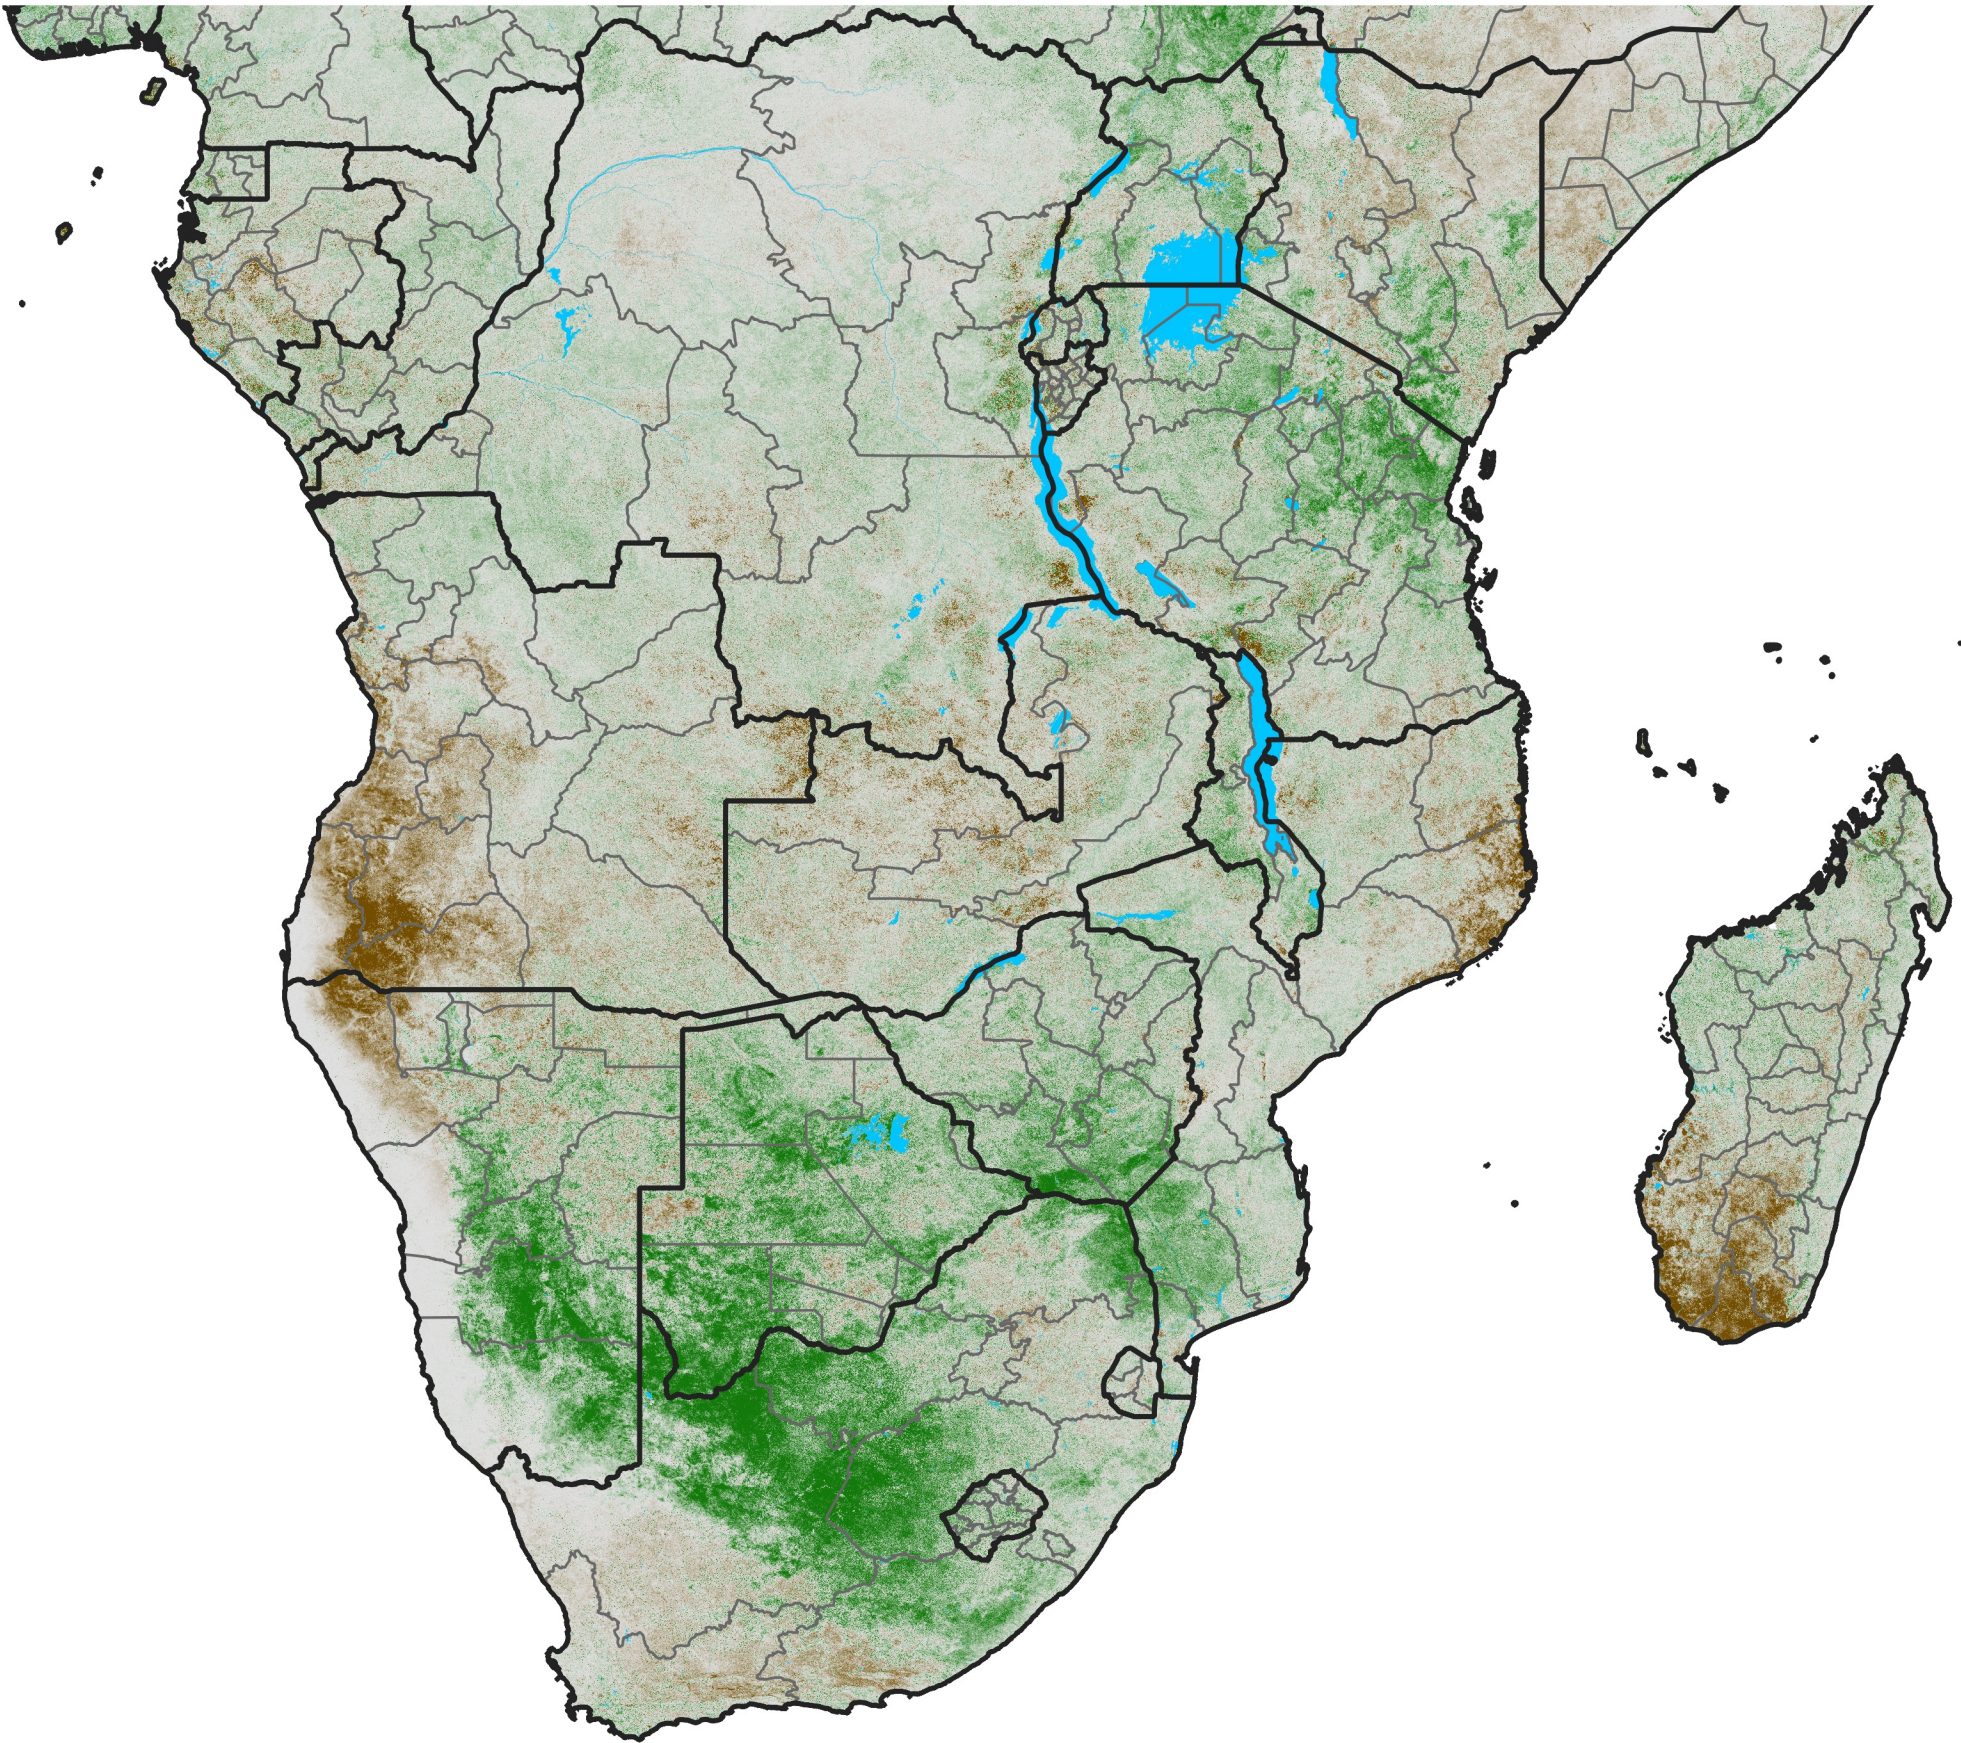

Southern Africa

NDVI Anomaly

2021 minus Mean (2012 - 2021)

Period 05 / Jan 16 - 25, 2021

NDVI Anomaly

< -0.3 -0.2 -0.1 -0.05 0.05 0.1 0.2 > 0.3

Negative

No Difference