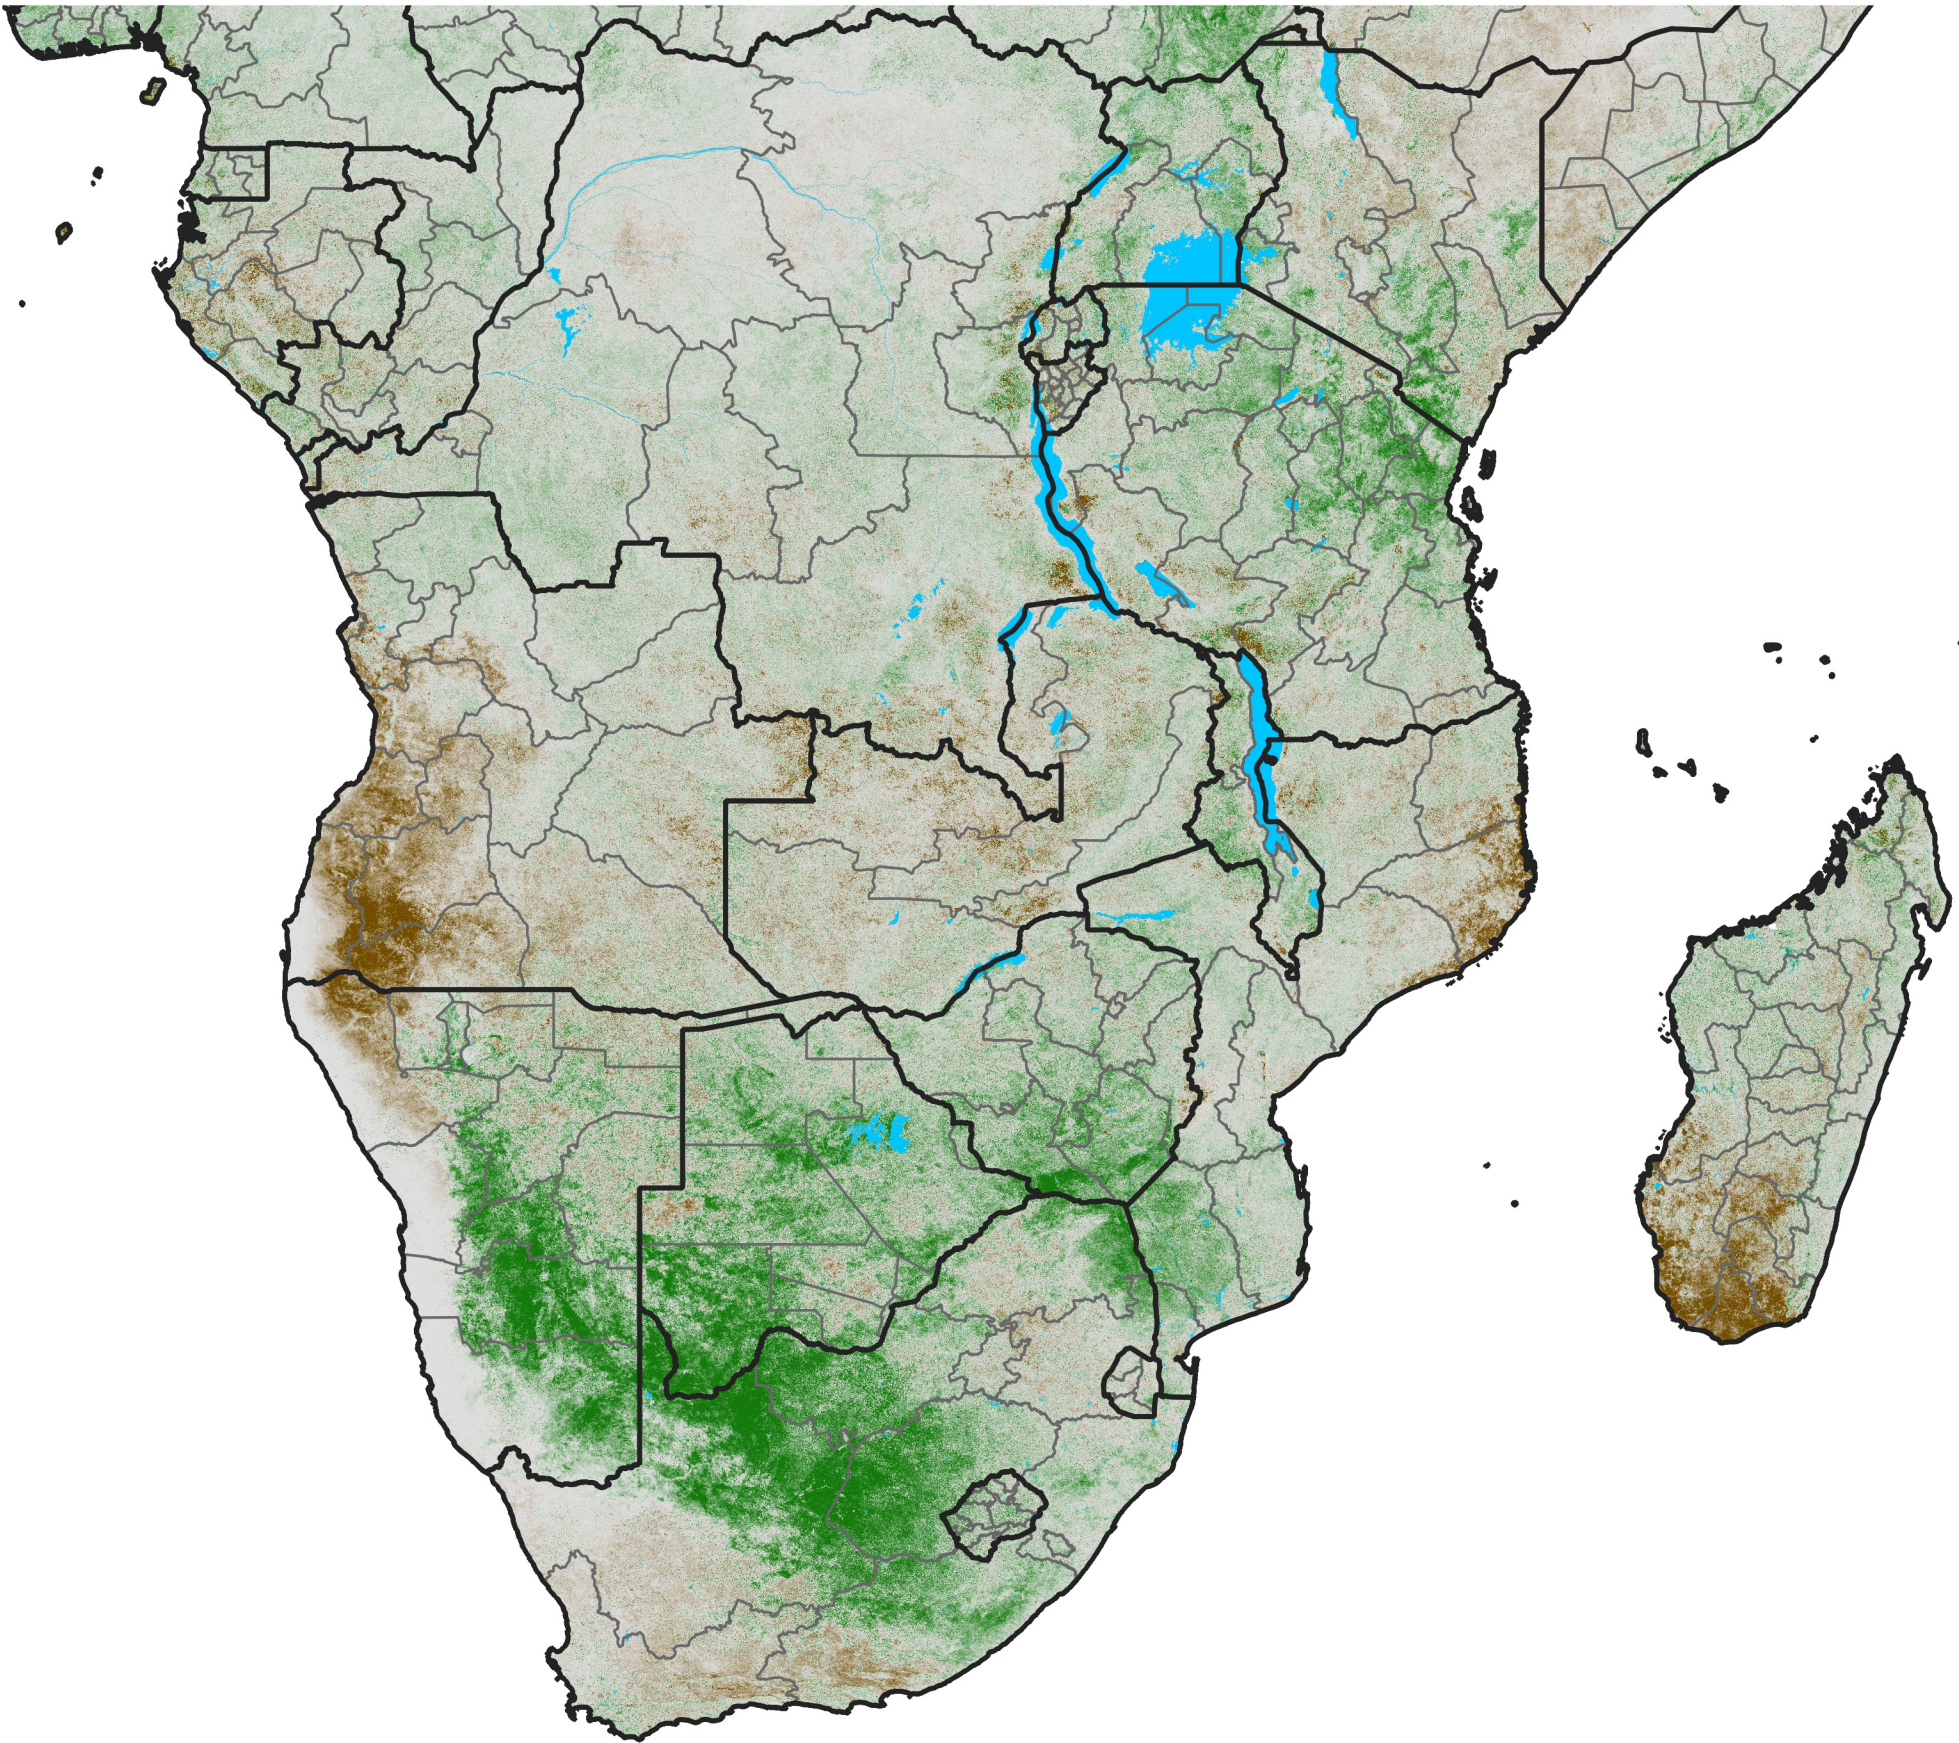

# Southern Africa

## NDVI Anomaly

2021 minus Mean (2012 - 2021)

Period 06 / Jan 21 - 31, 2021

### NDVI Anomaly

< -0.3   -0.2   -0.1   -0.05   0.05   0.1   0.2   >0.3

Negative

No Difference

Positive