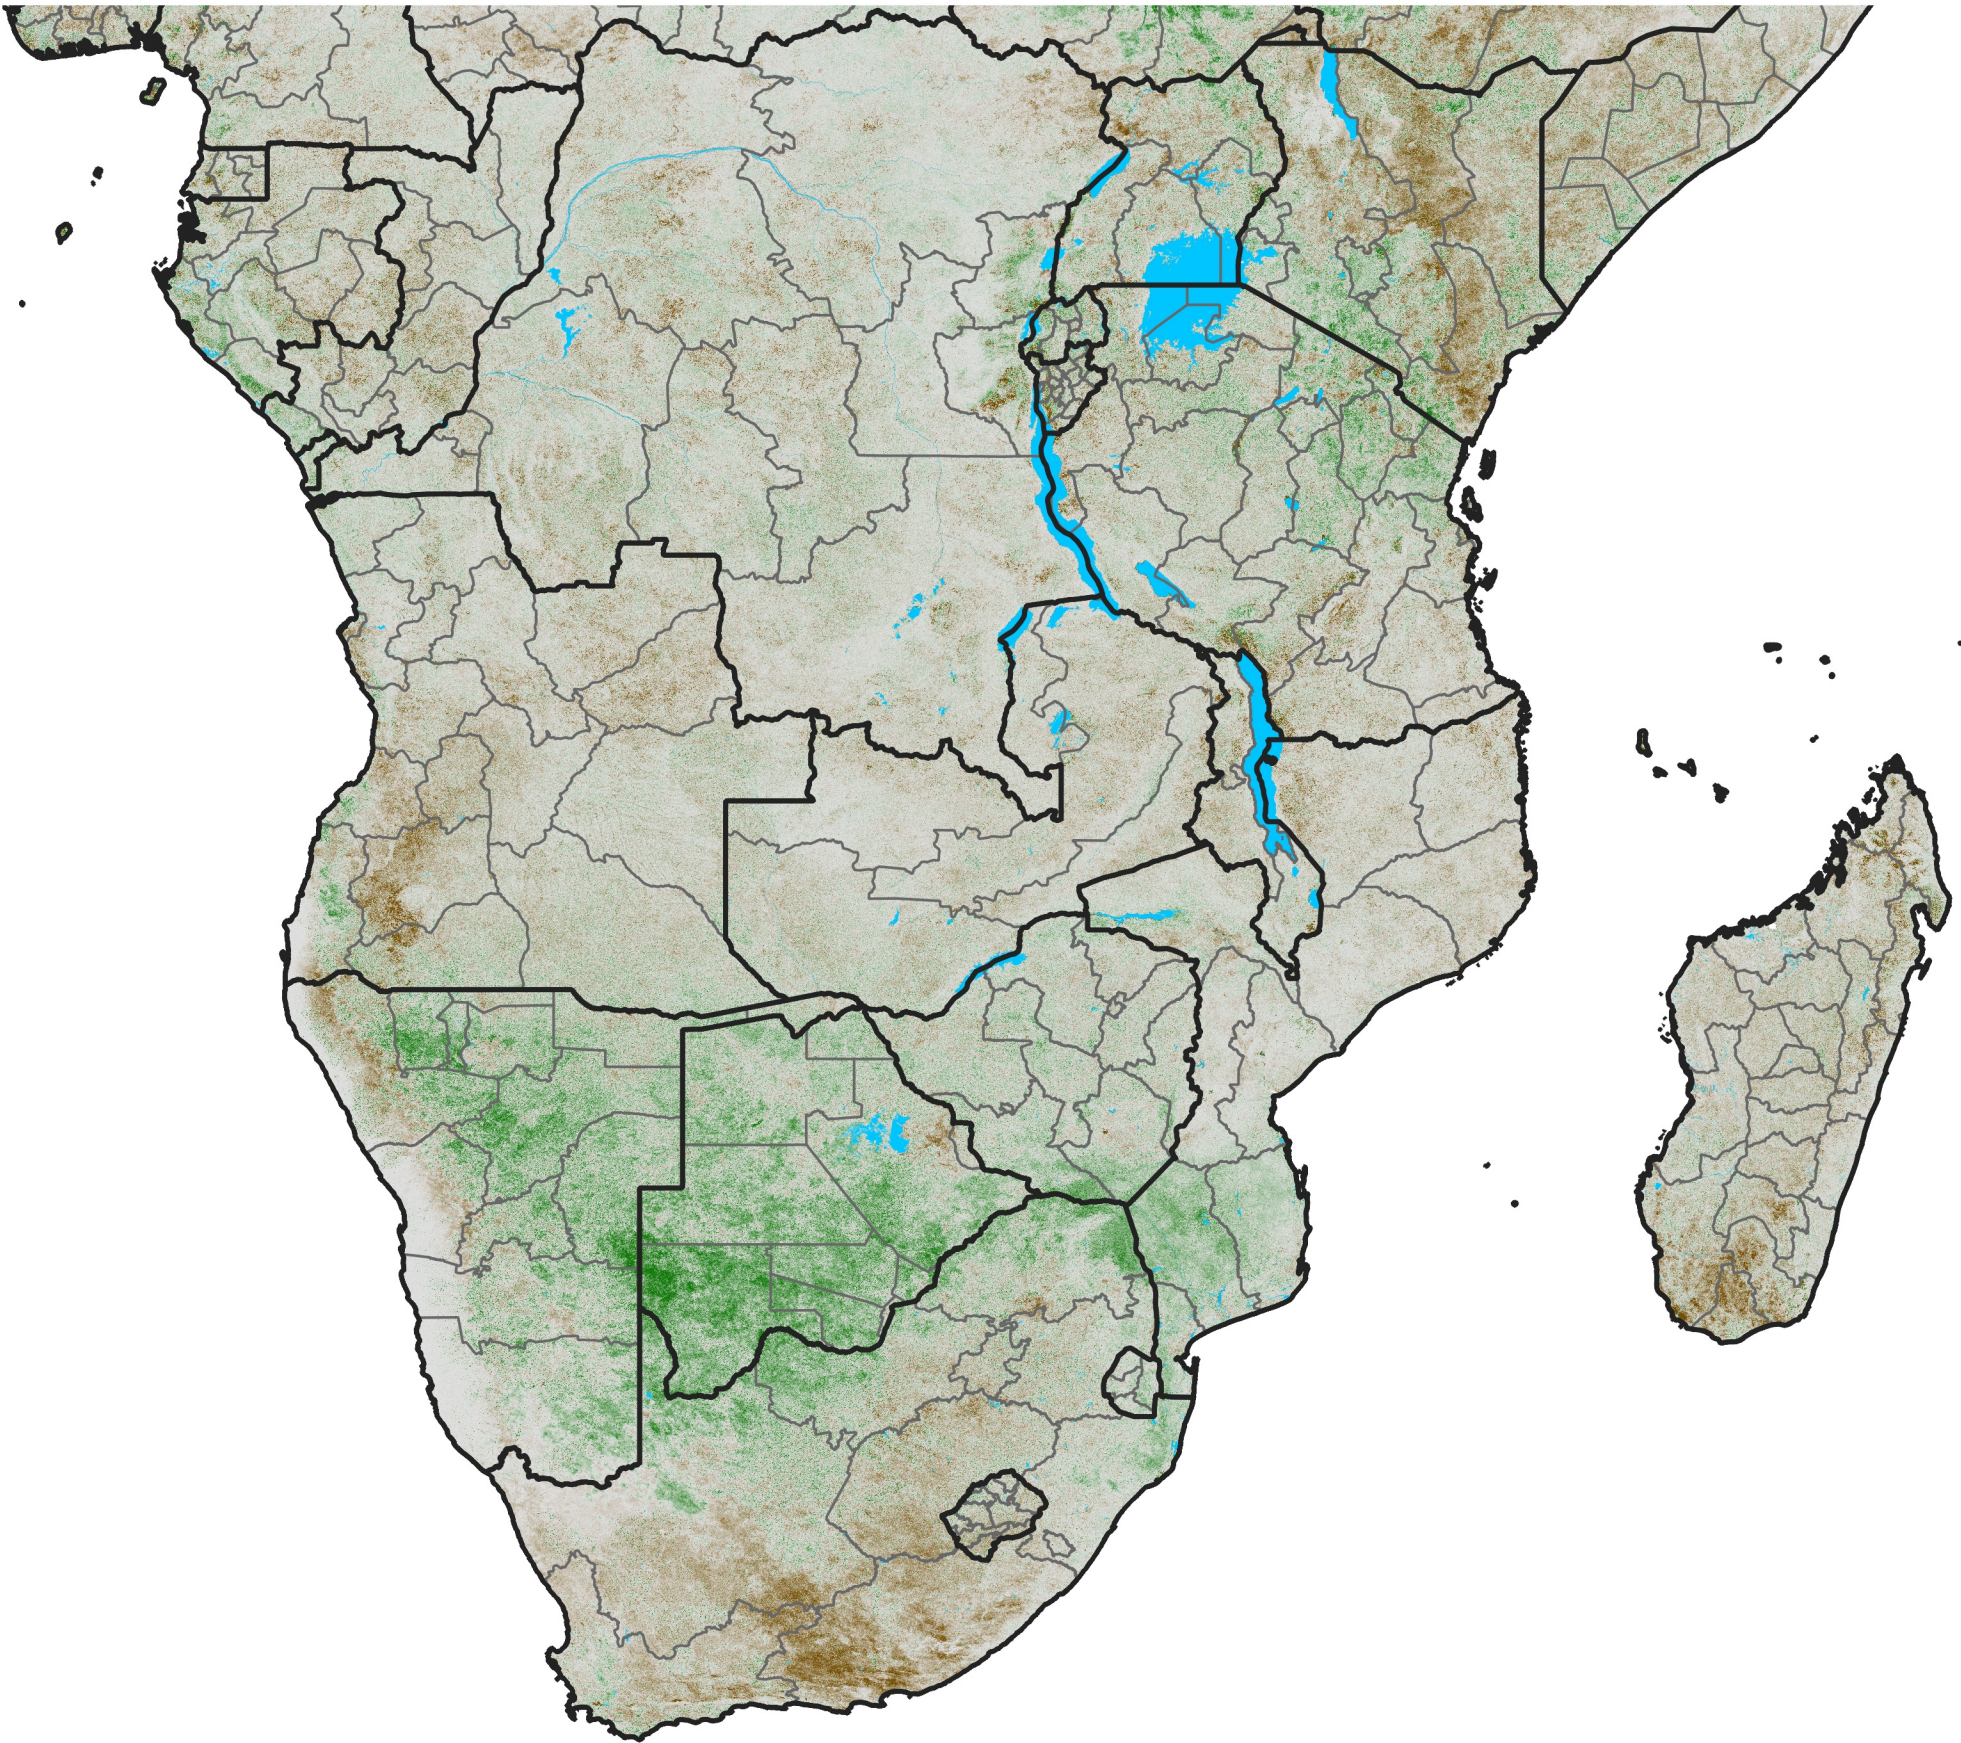

# Southern Africa

## NDVI Anomaly

2021 minus Mean (2012 - 2021)

Period 21 / Apr 06 - 15, 2021

### NDVI Anomaly

< -0.3   -0.2   -0.1   -0.05   0.05   0.1   0.2   >0.3

Negative

No Difference

Positive