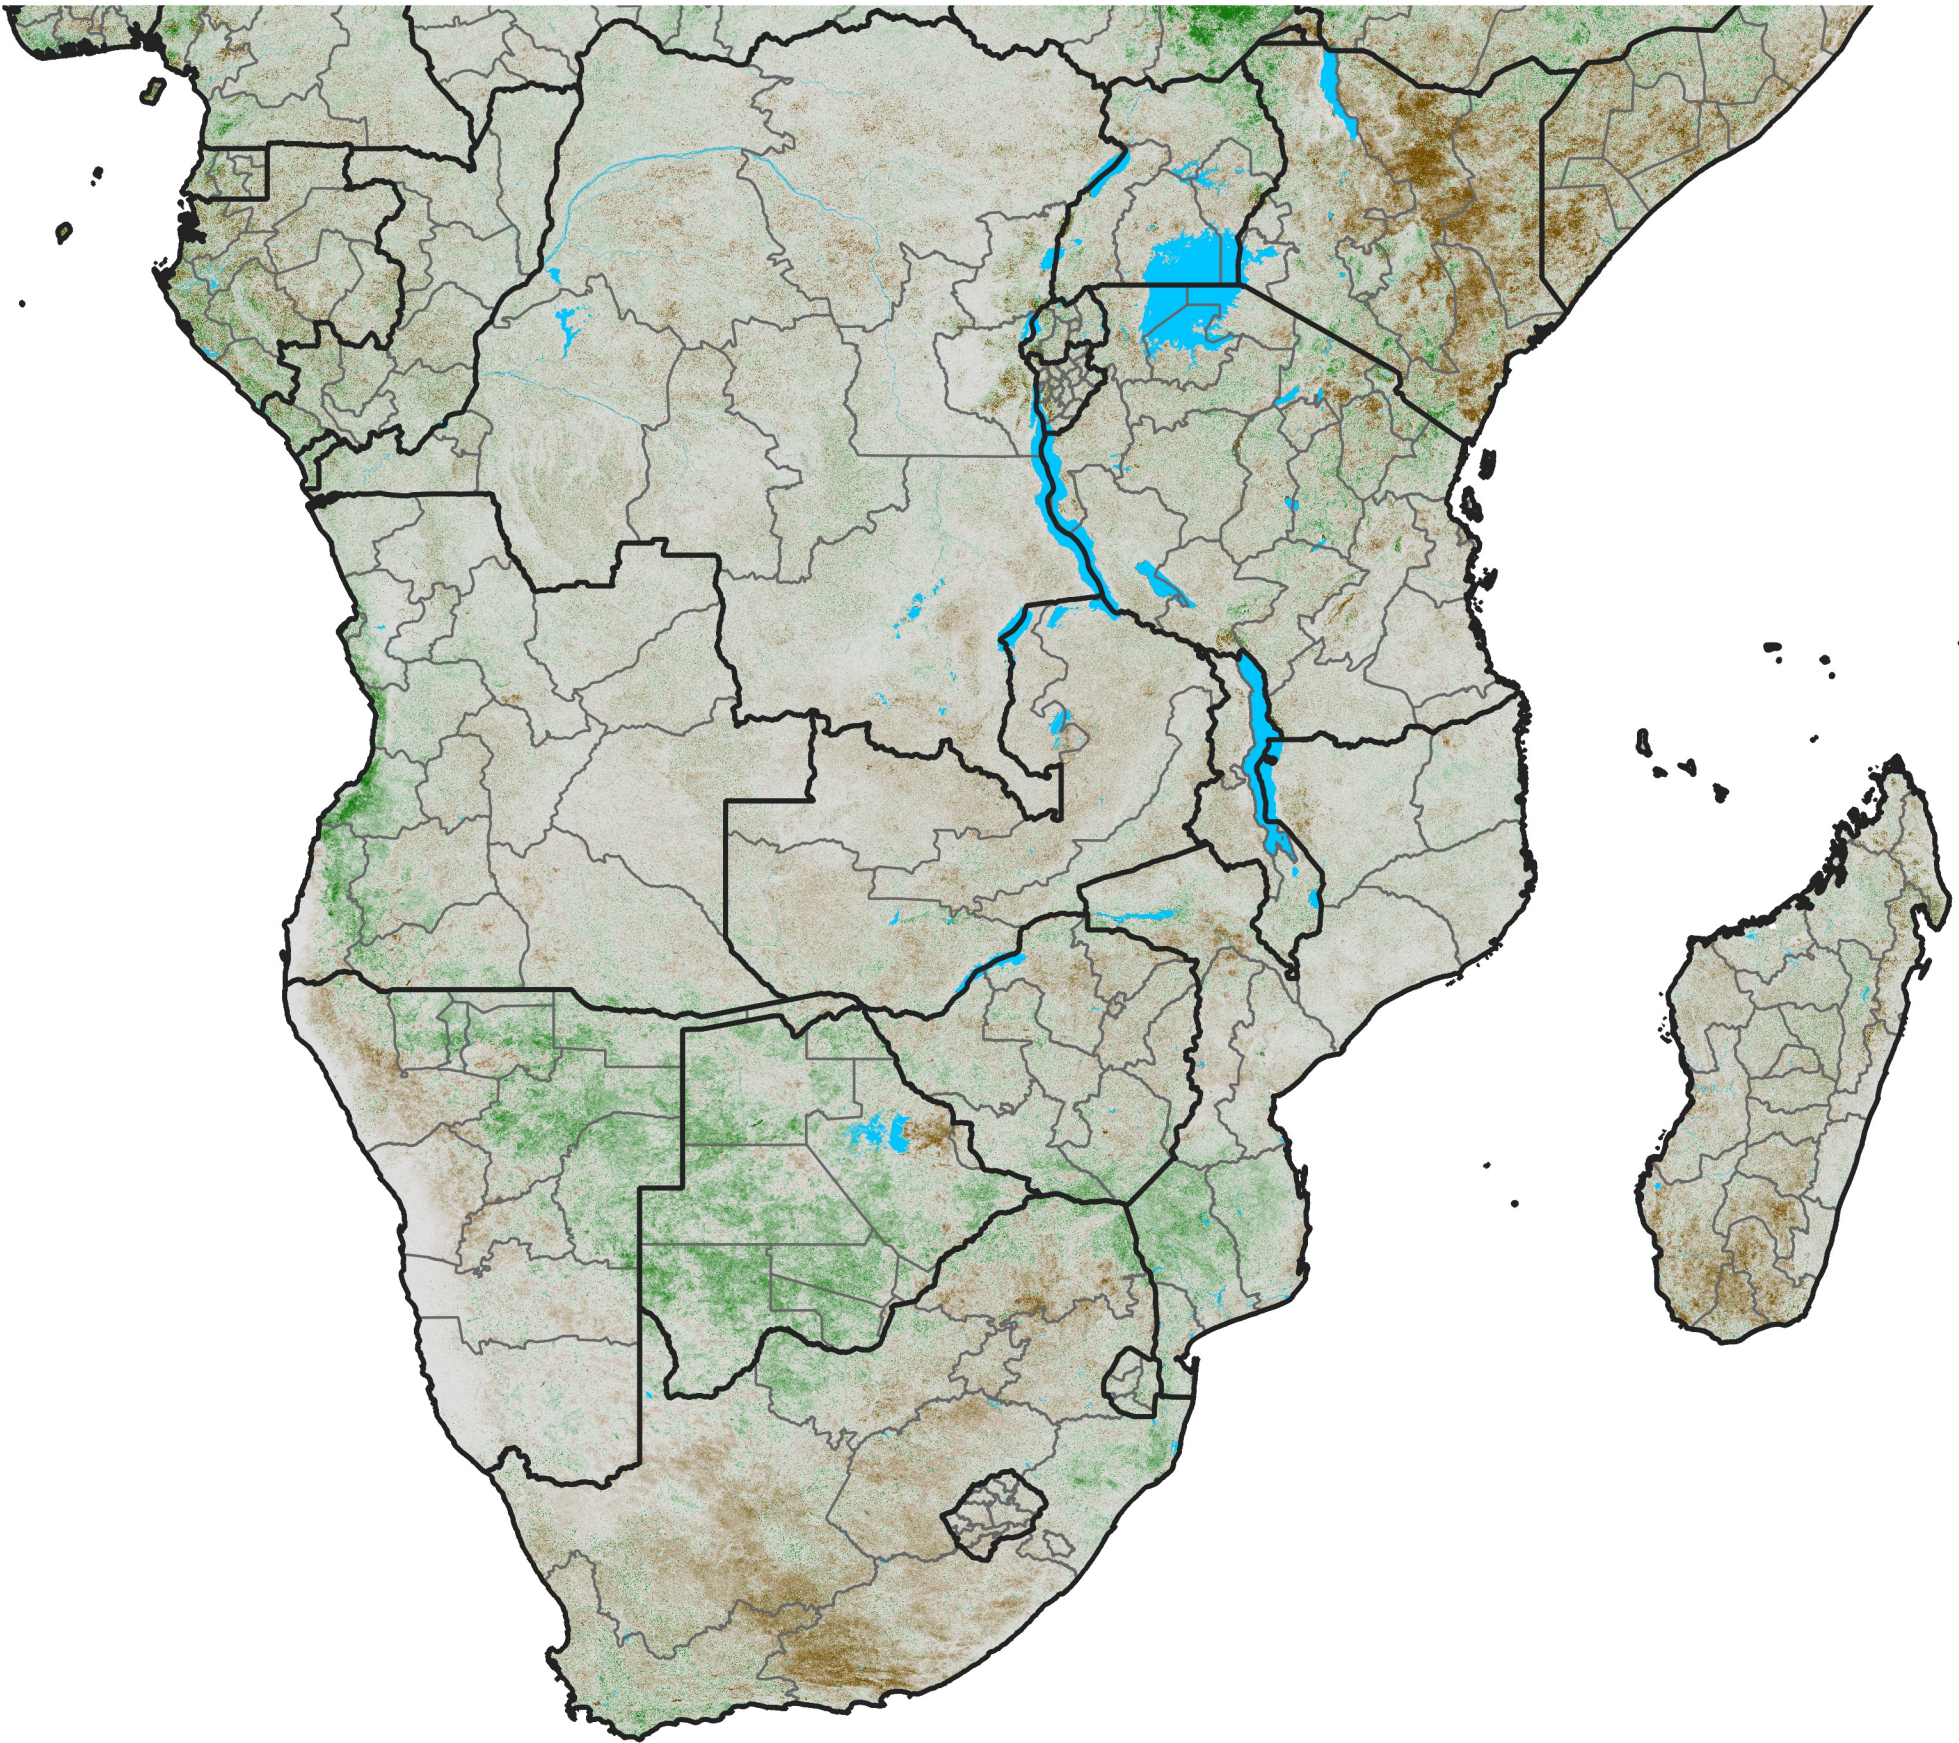

# Southern Africa

## NDVI Anomaly

2021 minus Mean (2012 - 2021)

Period 27 / May 06 - 15, 2021

### NDVI Anomaly

< -0.3   -0.2   -0.1   -0.05   0.05   0.1   0.2   >0.3

Negative

No Difference

Positive