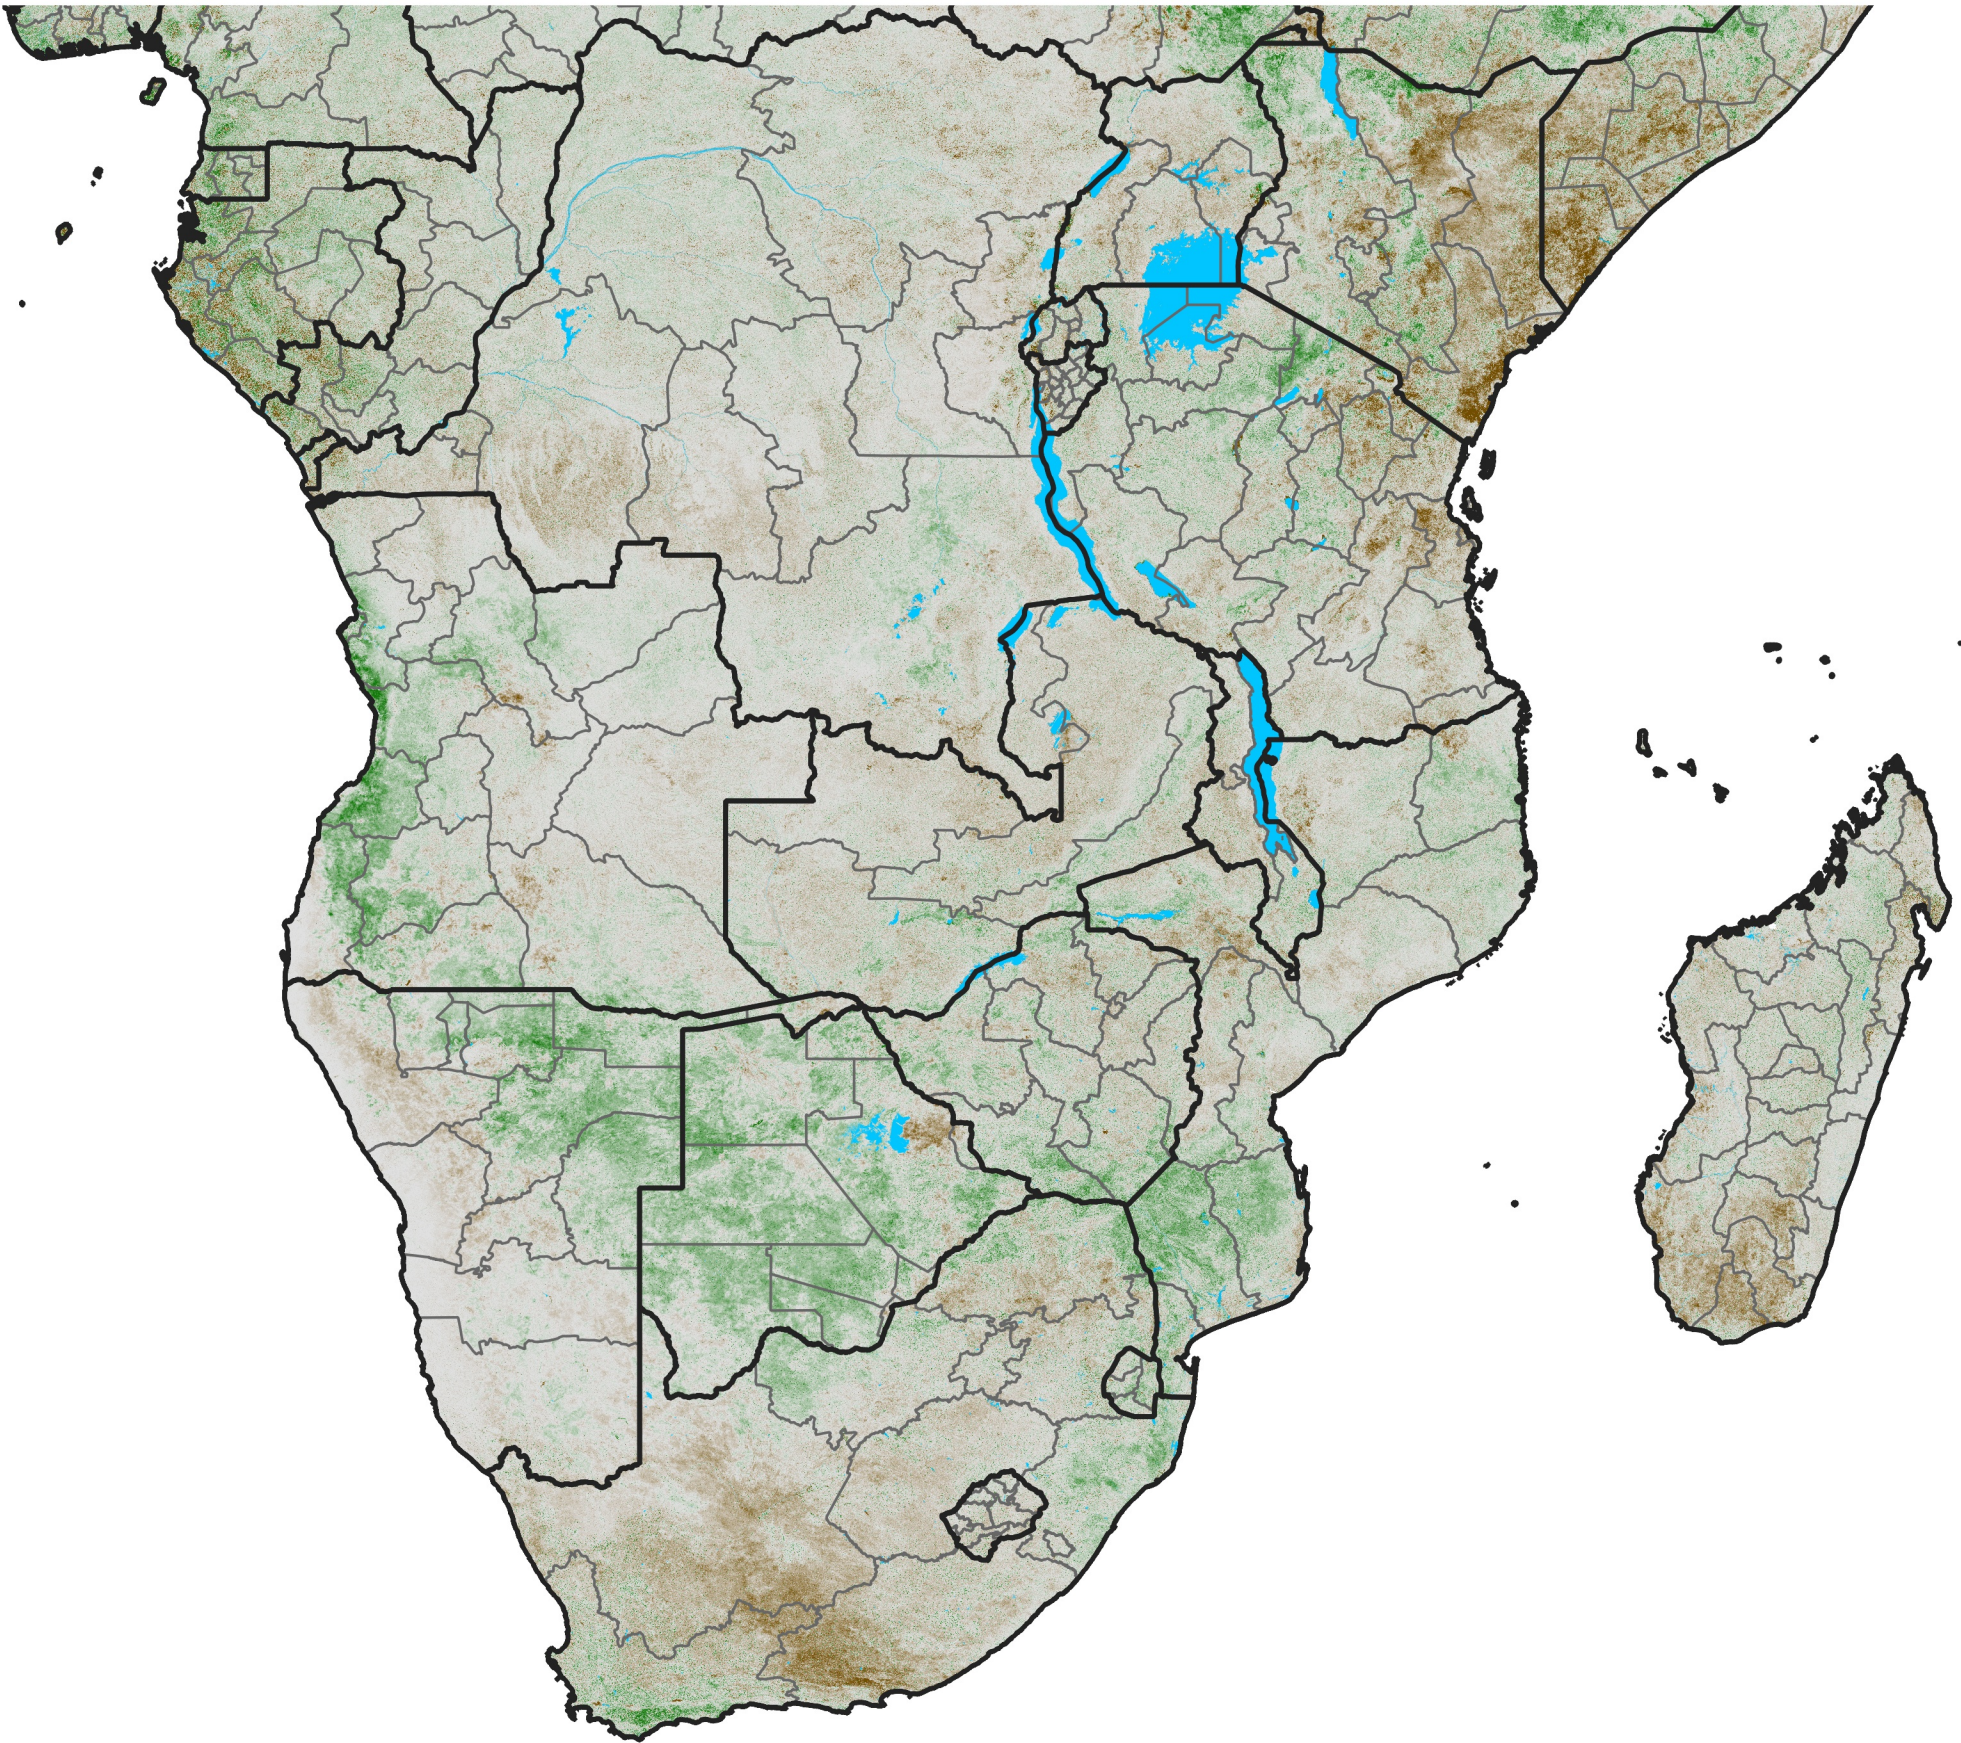

Southern Africa

NDVI Anomaly

2021 minus Mean (2012 - 2021)

Period 32 / Jun 01 - 10, 2021

NDVI Anomaly

< -0.3 -0.2 -0.1 -0.05 0.05 0.1 0.2 > 0.3

Negative

No Difference