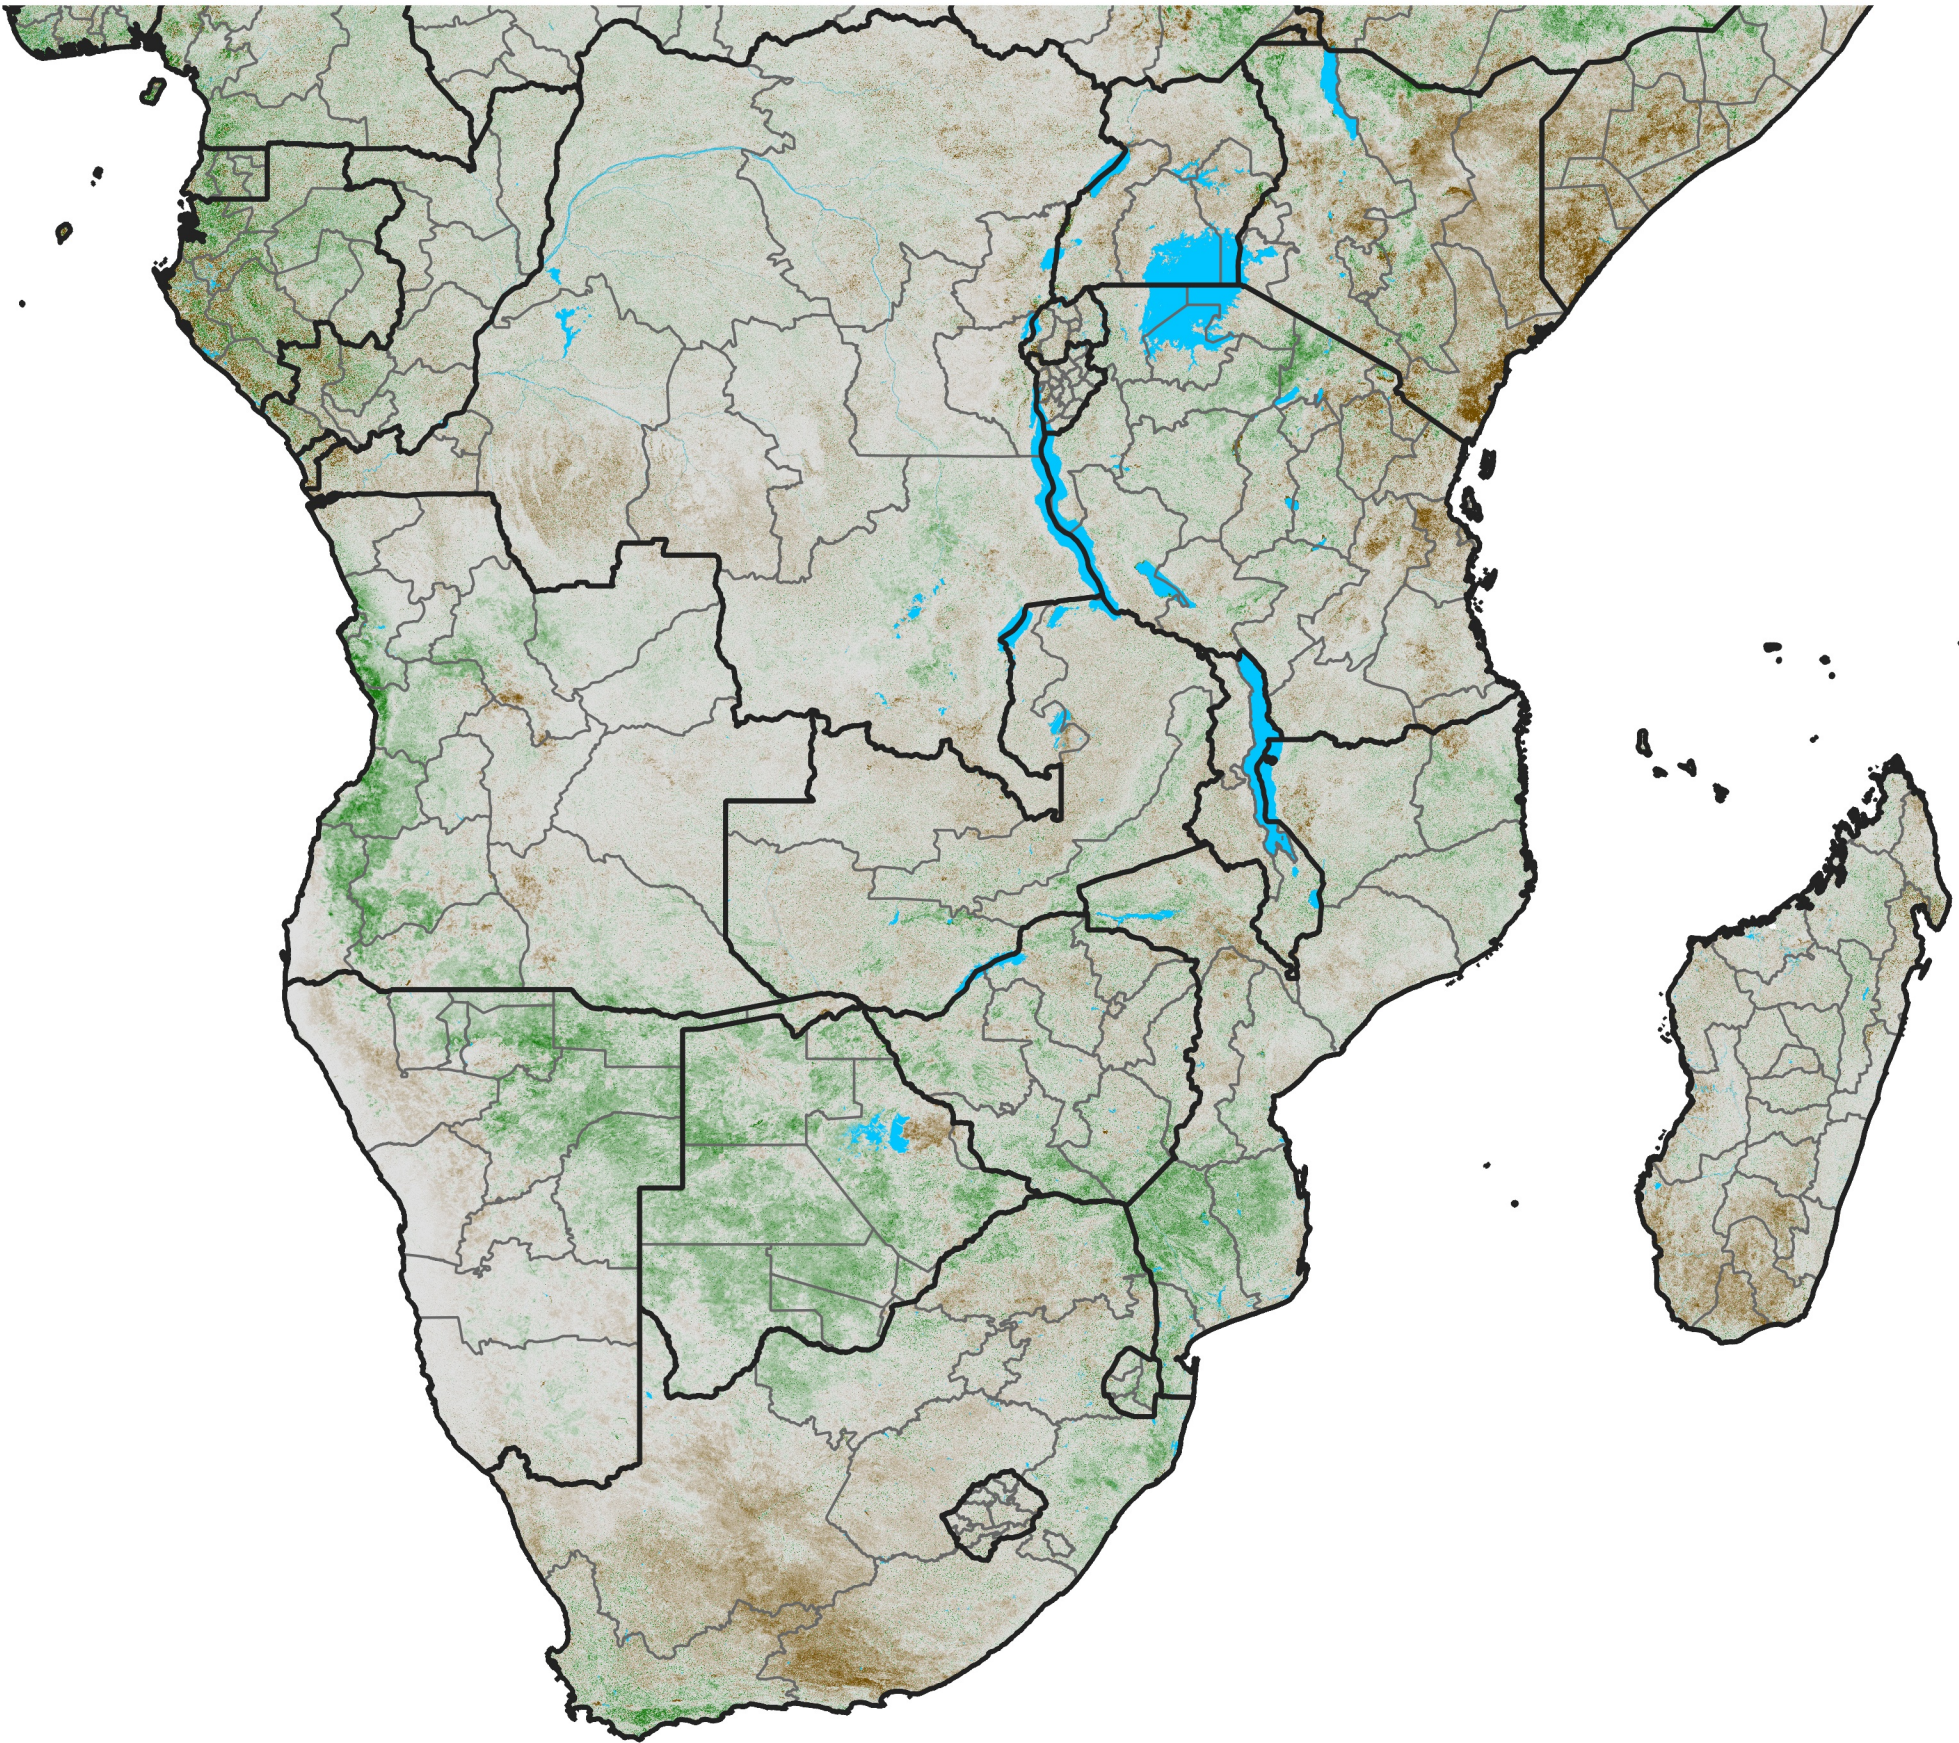

Southern Africa

NDVI Anomaly

2021 minus Mean (2012 - 2021)

Period 33 / Jun 06 - 15, 2021

NDVI Anomaly

< -0.3 -0.2 -0.1 -0.05 0.05 0.1 0.2 >0.3

Negative

No Difference