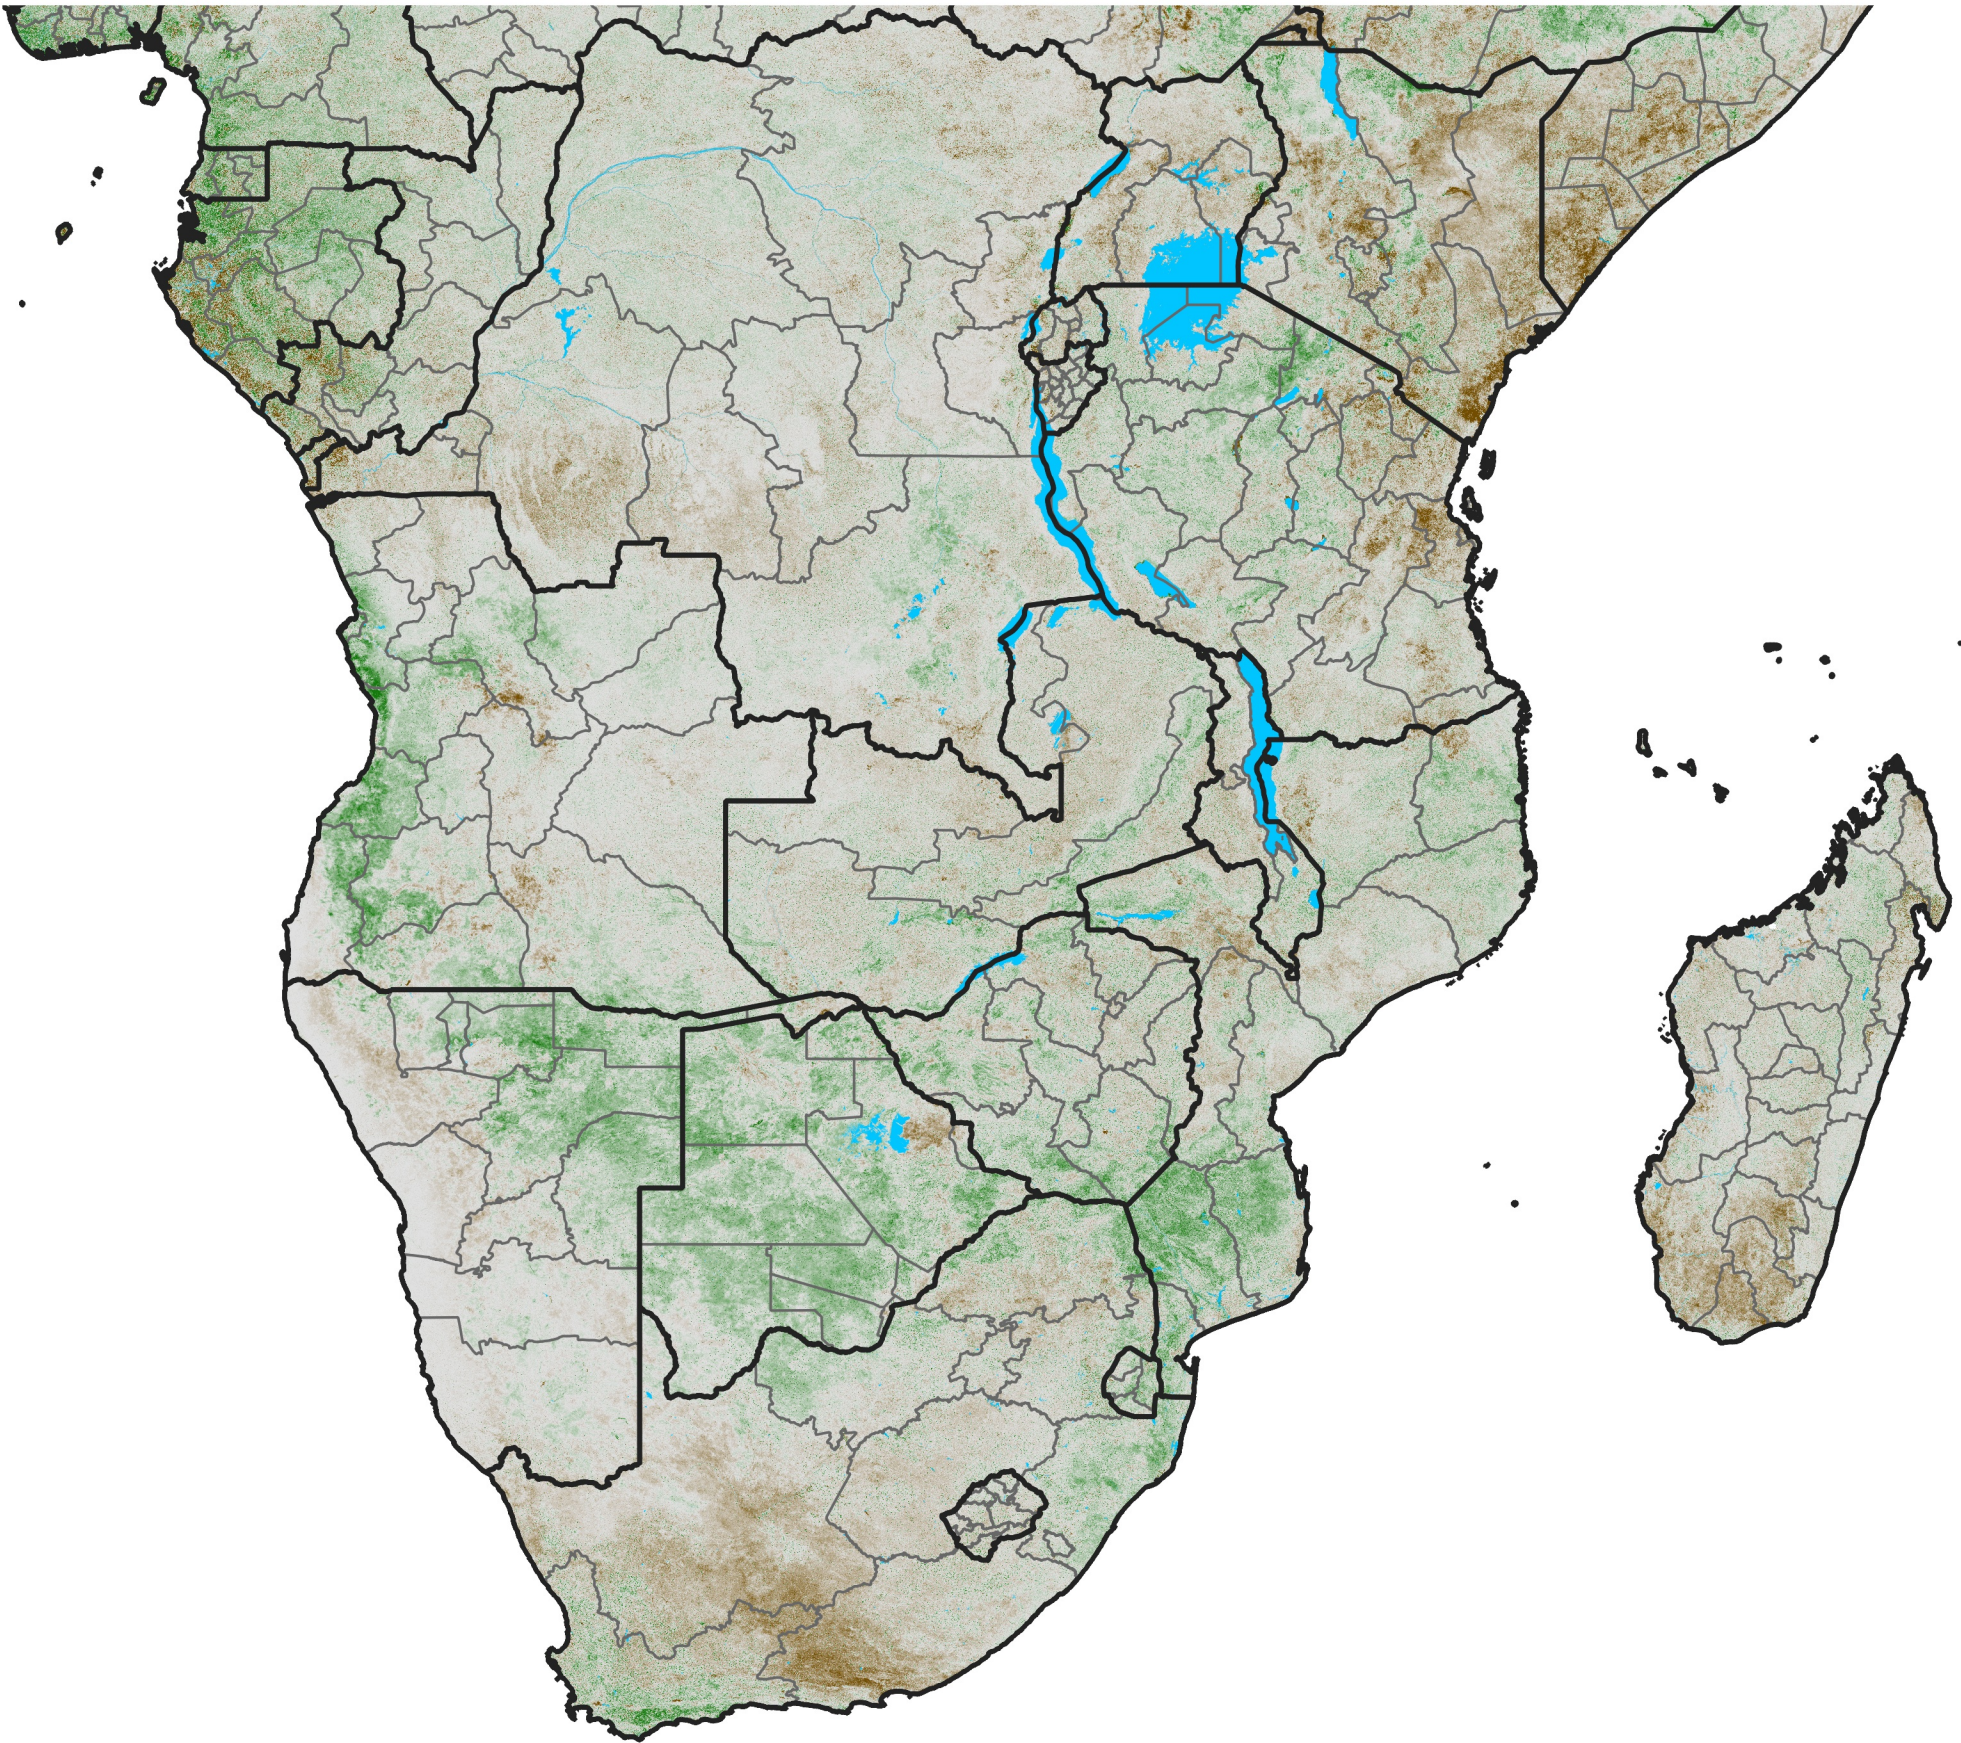

Southern Africa

NDVI Anomaly

2021 minus Mean (2012 - 2021)

Period 34 / Jun 11 - 20, 2021

NDVI Anomaly

< -0.3 -0.2 -0.1 -0.05 0.05 0.1 0.2 >0.3

Negative

No Difference