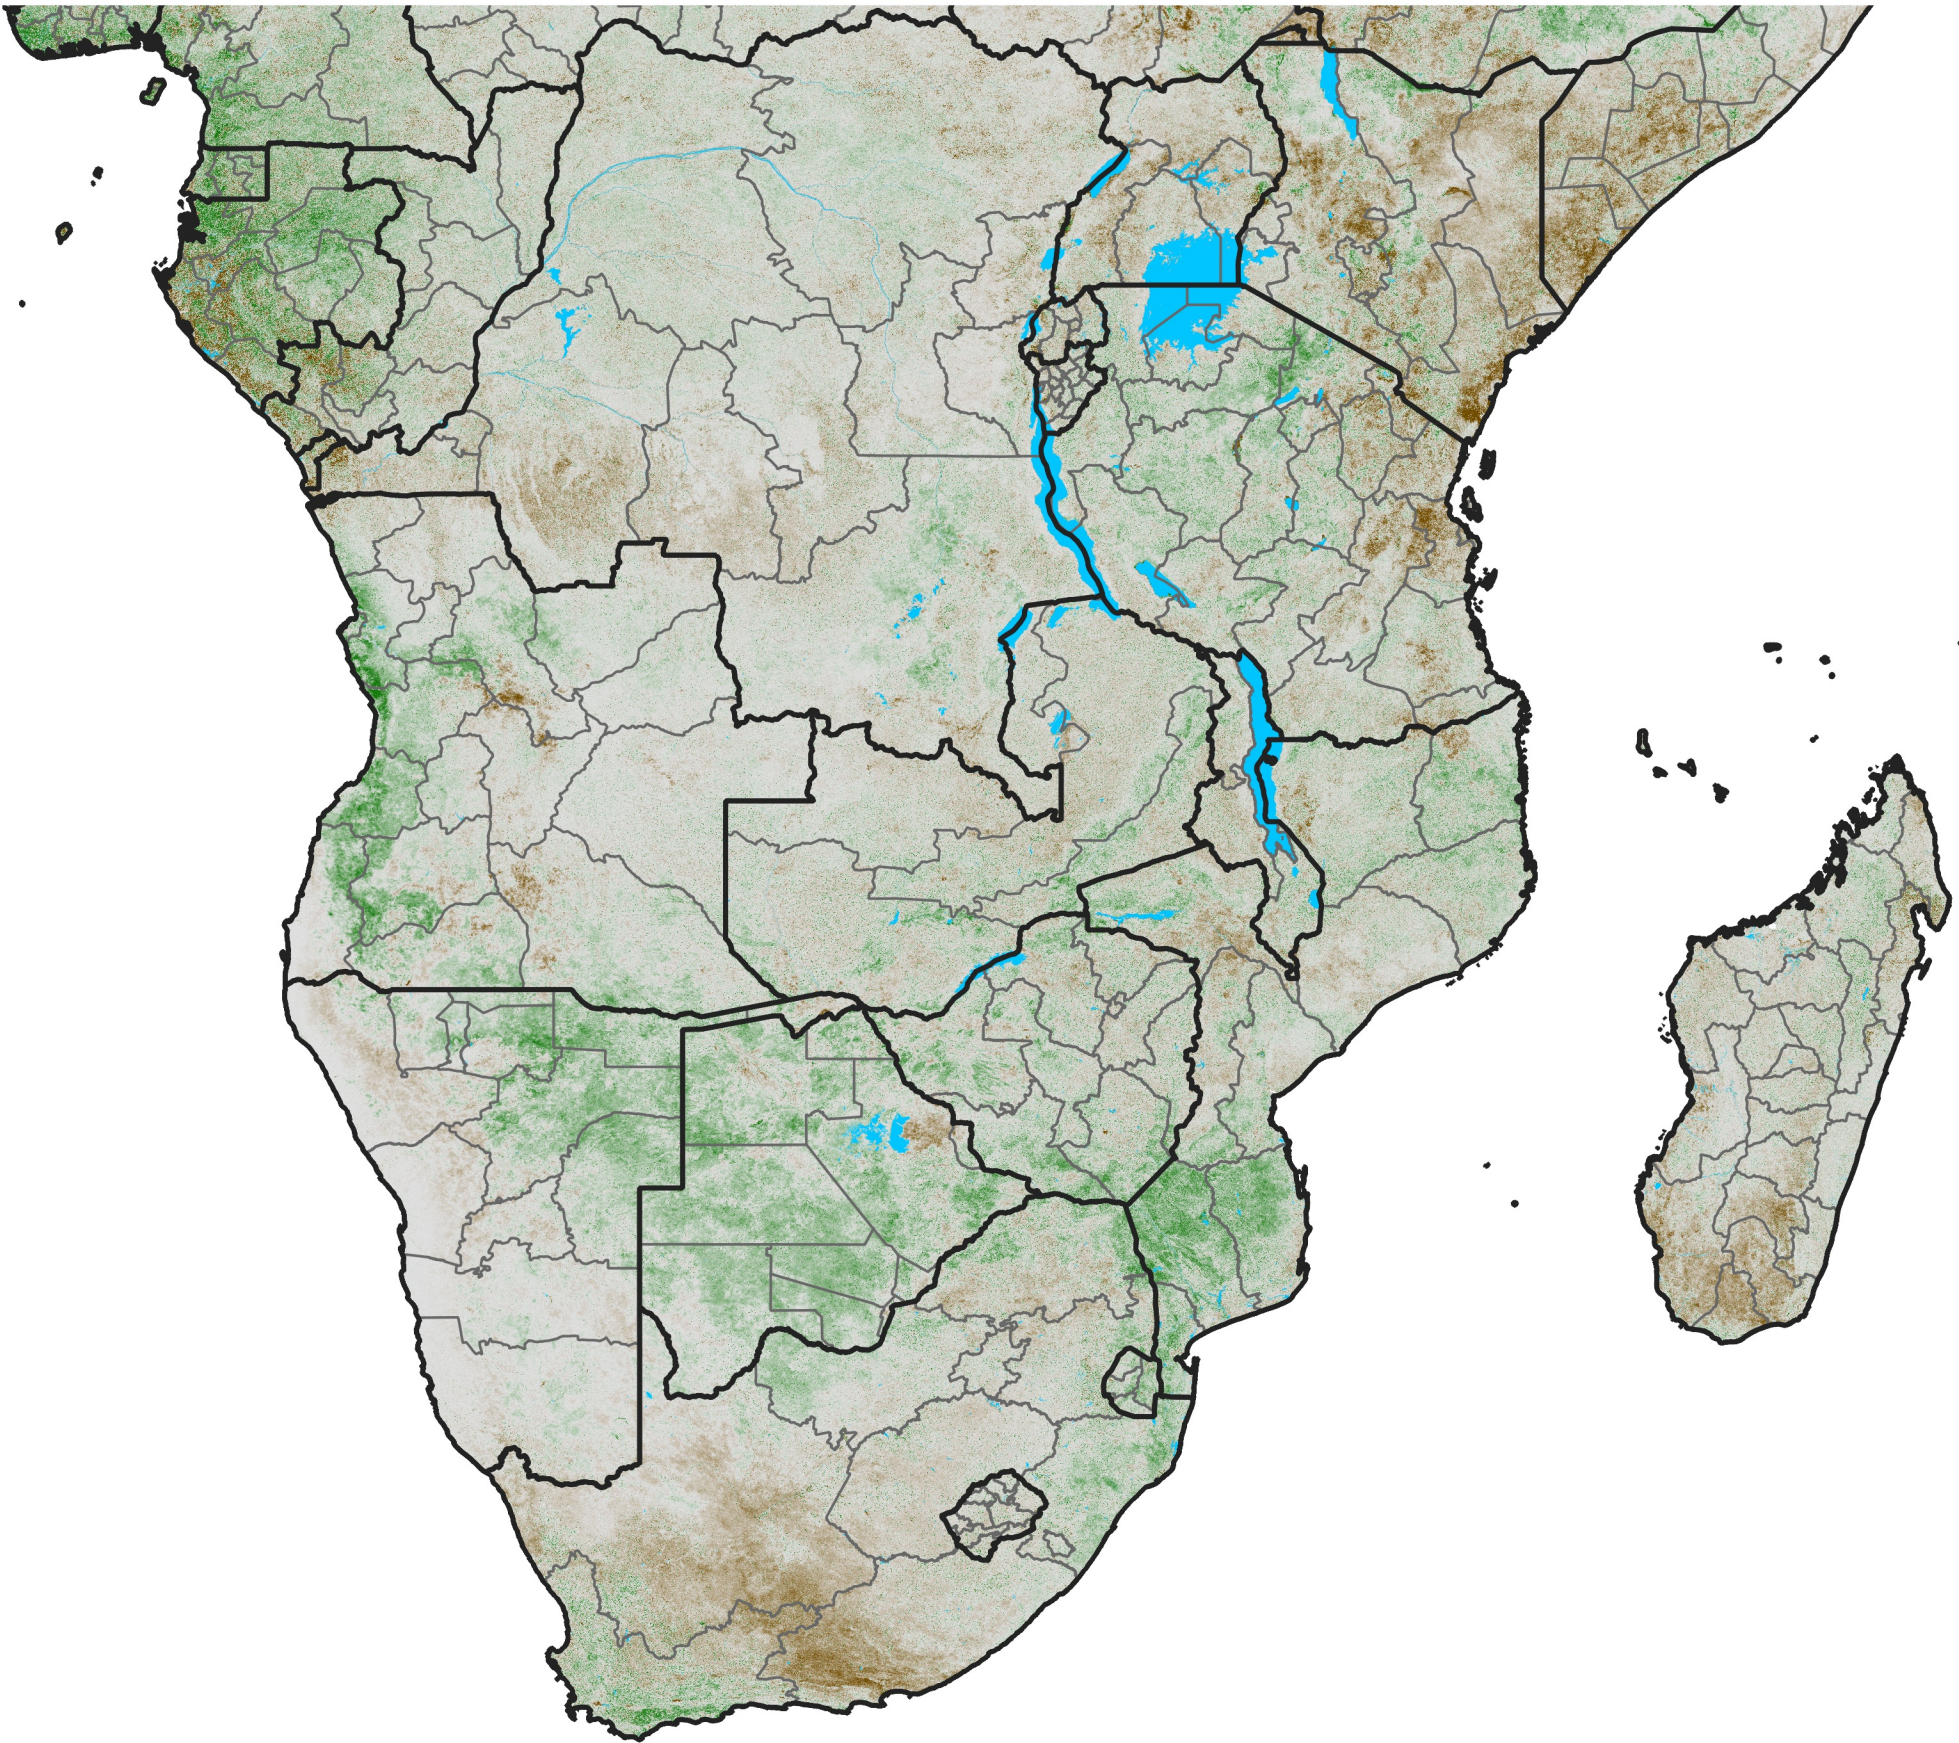

# Southern Africa

## NDVI Anomaly

2021 minus Mean (2012 - 2021)

Period 35 / Jun 16 - 25, 2021

### NDVI Anomaly

< -0.3   -0.2   -0.1   -0.05   0.05   0.1   0.2   >0.3

Negative

No Difference

Positive