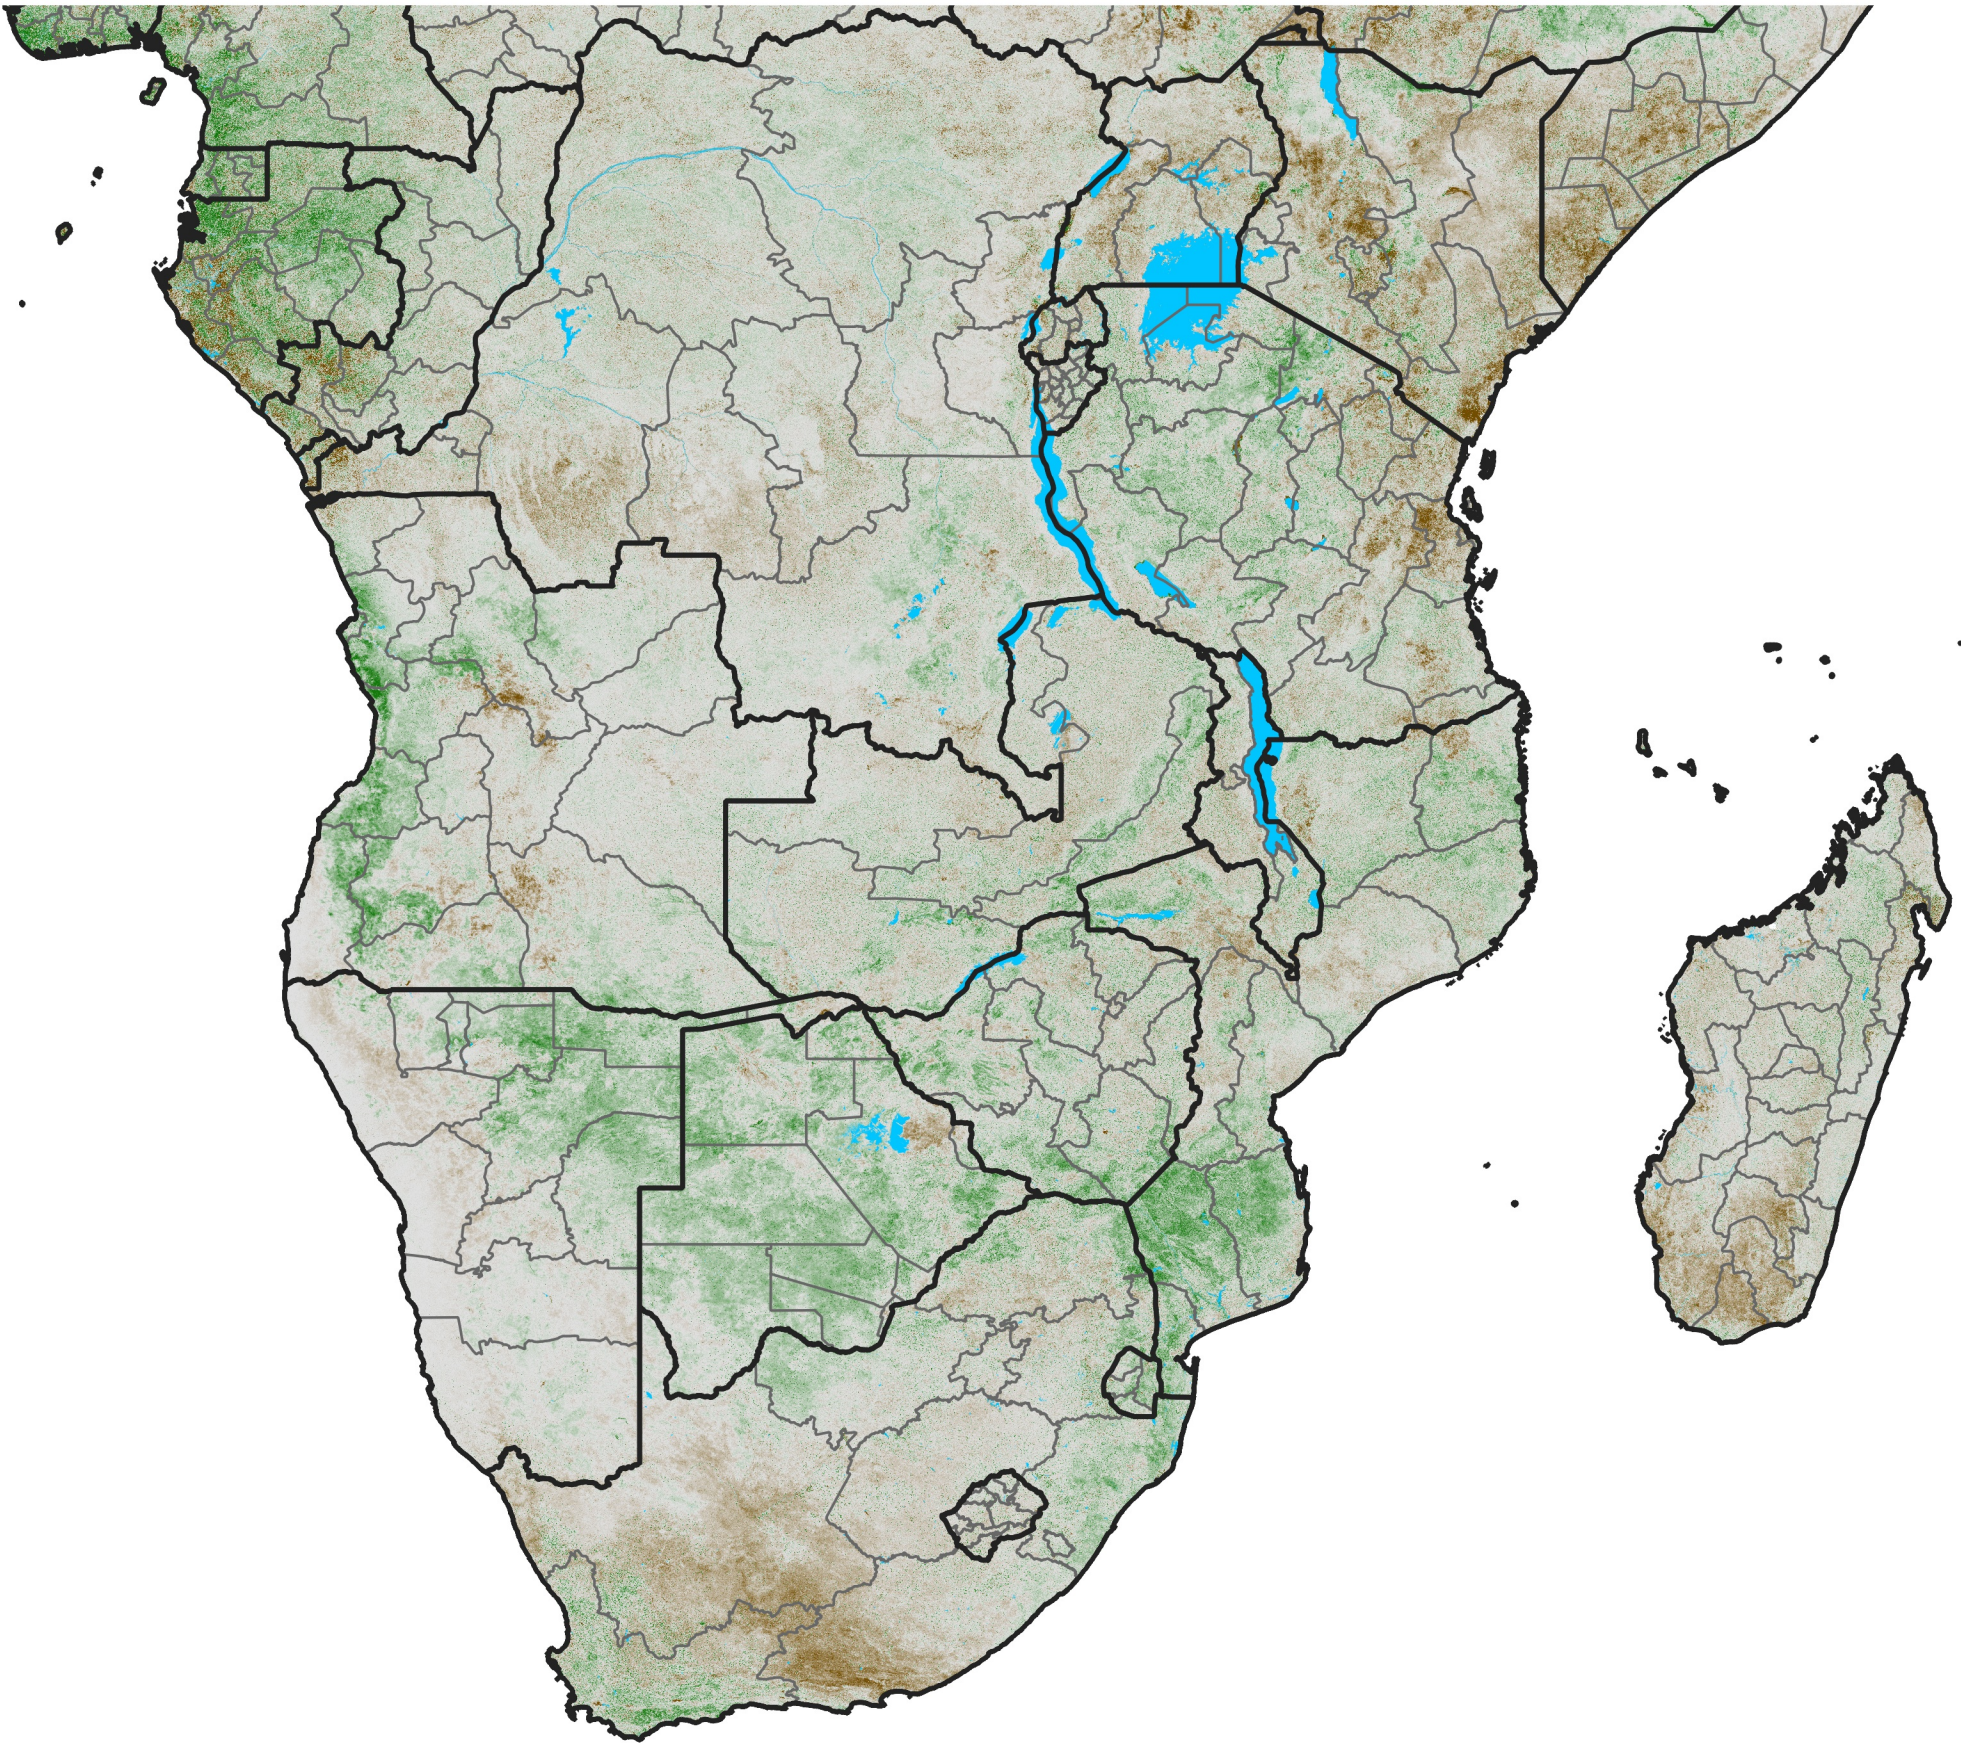

Southern Africa

NDVI Anomaly

2021 minus Mean (2012 - 2021)

Period 36 / Jun 21 - 30, 2021

NDVI Anomaly

< -0.3 -0.2 -0.1 -0.05 0.05 0.1 0.2 >0.3

Negative

No Difference