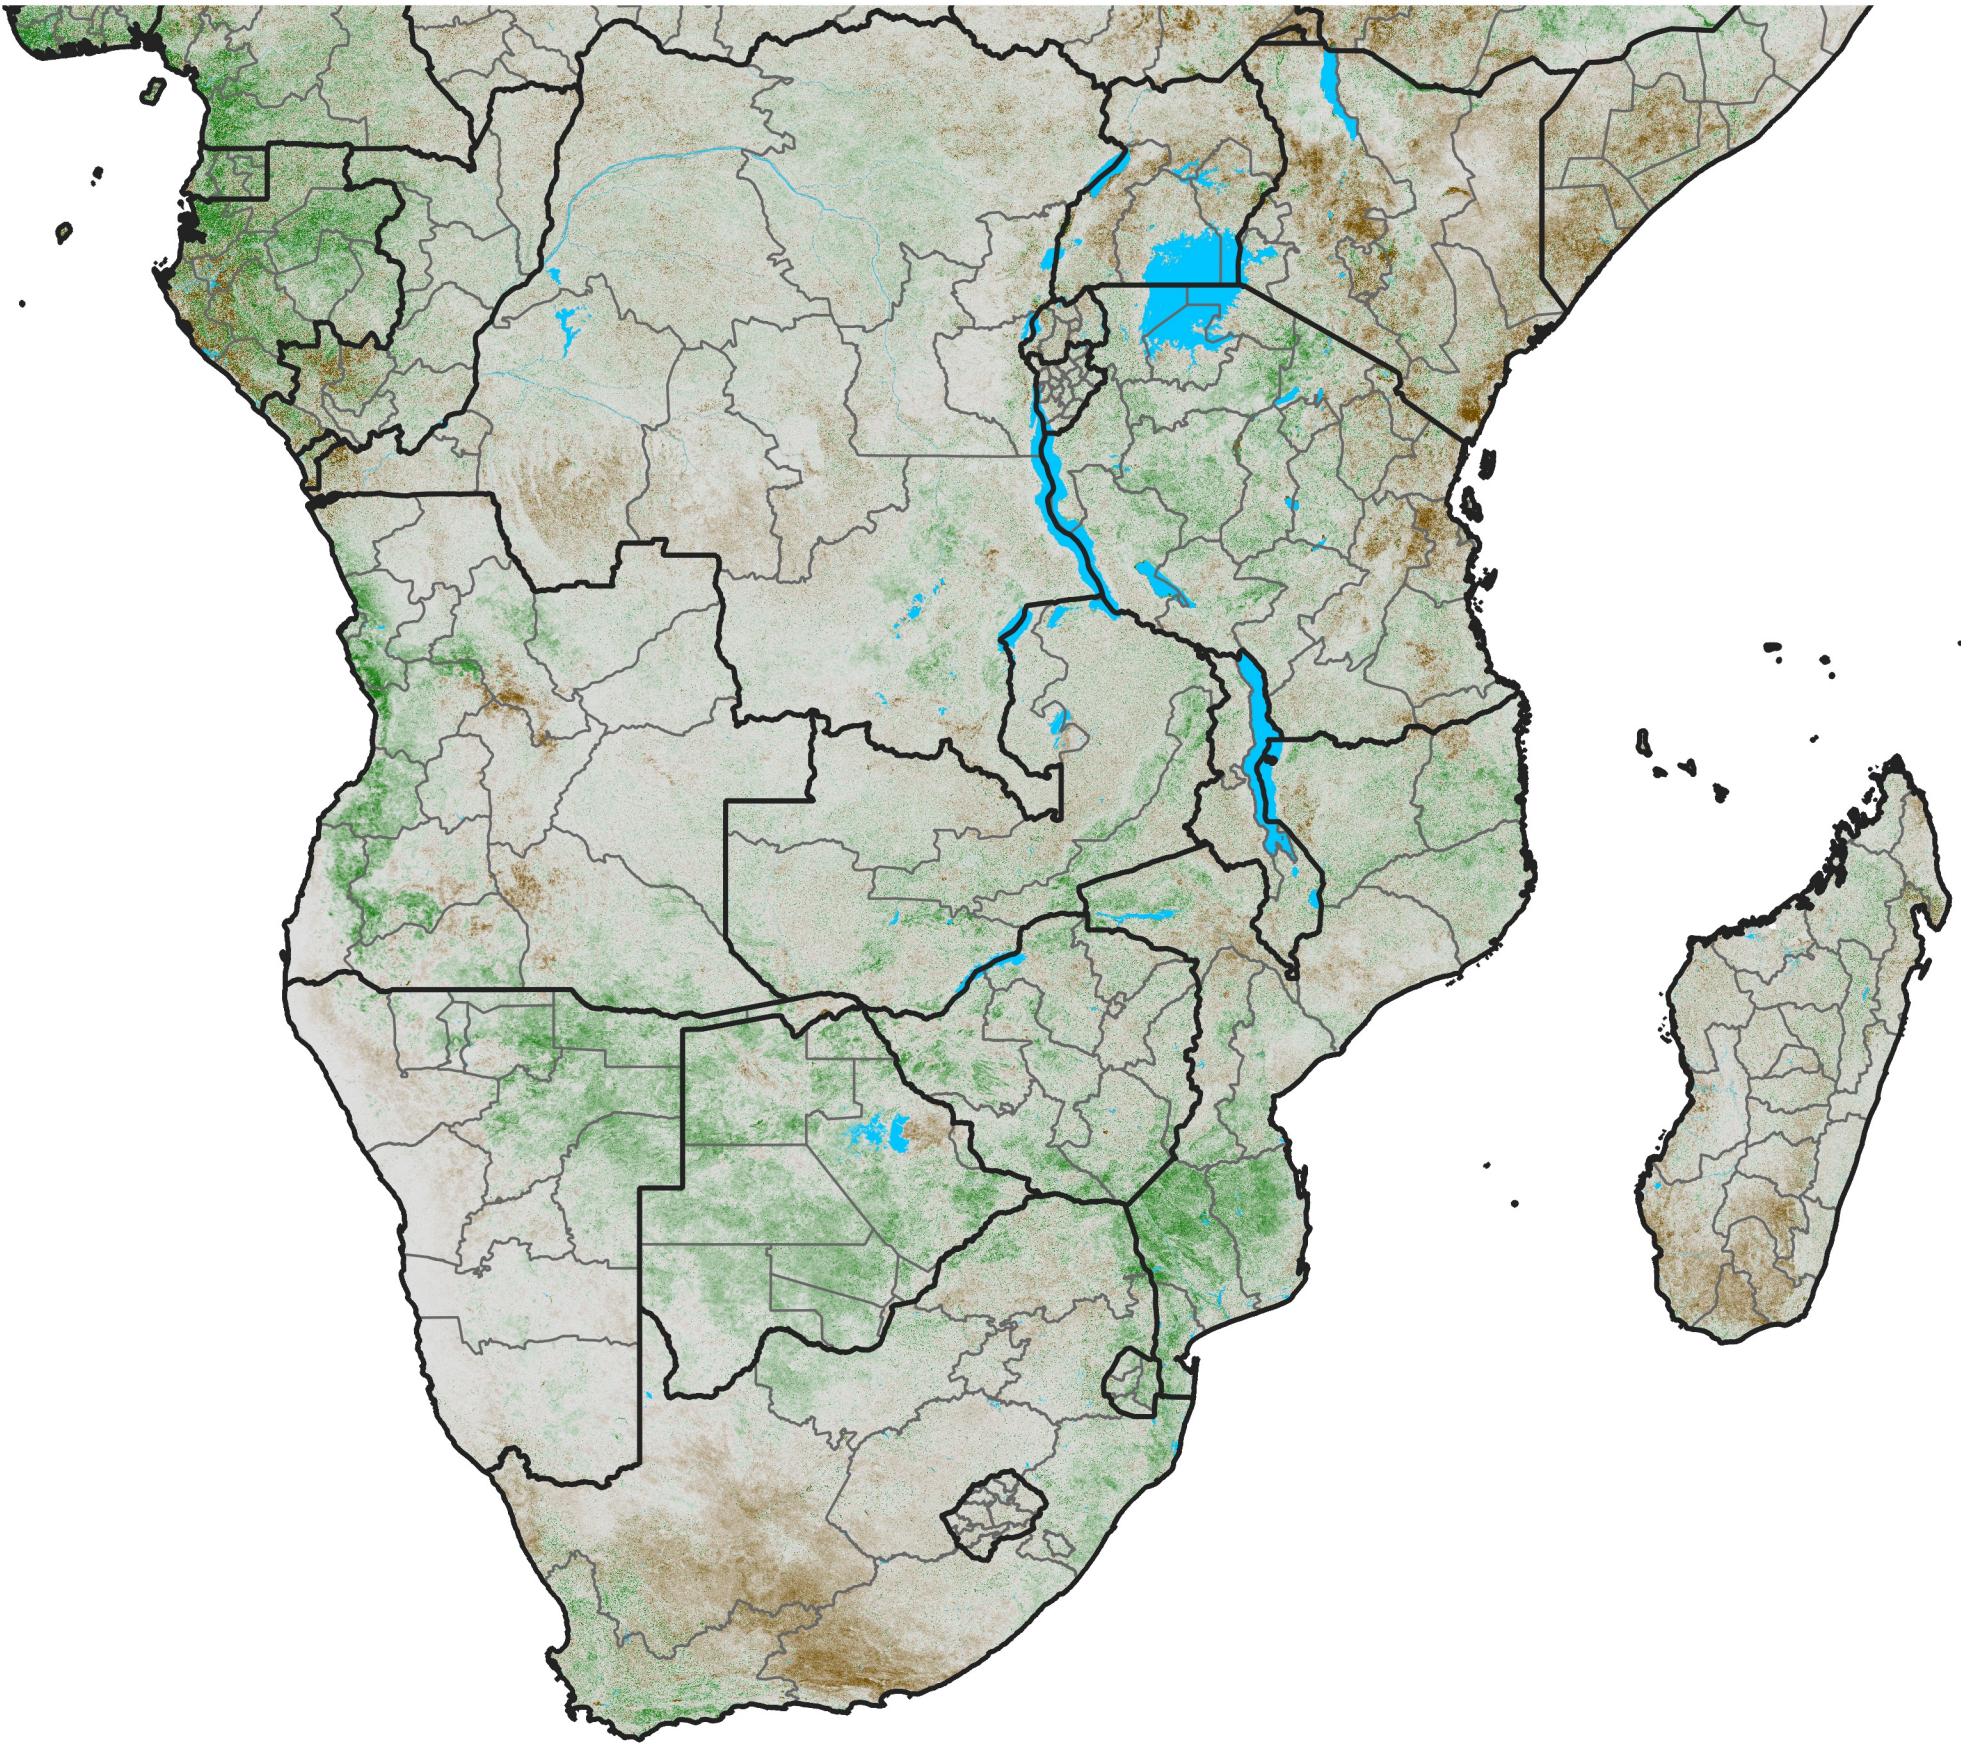

Southern Africa

NDVI Anomaly

2021 minus Mean (2012 - 2021)

Period 37 / Jun 26 - Jul 05, 2021

NDVI Anomaly

< -0.3 -0.2 -0.1 -0.05 0.05 0.1 0.2 >0.3

Negative

No Difference