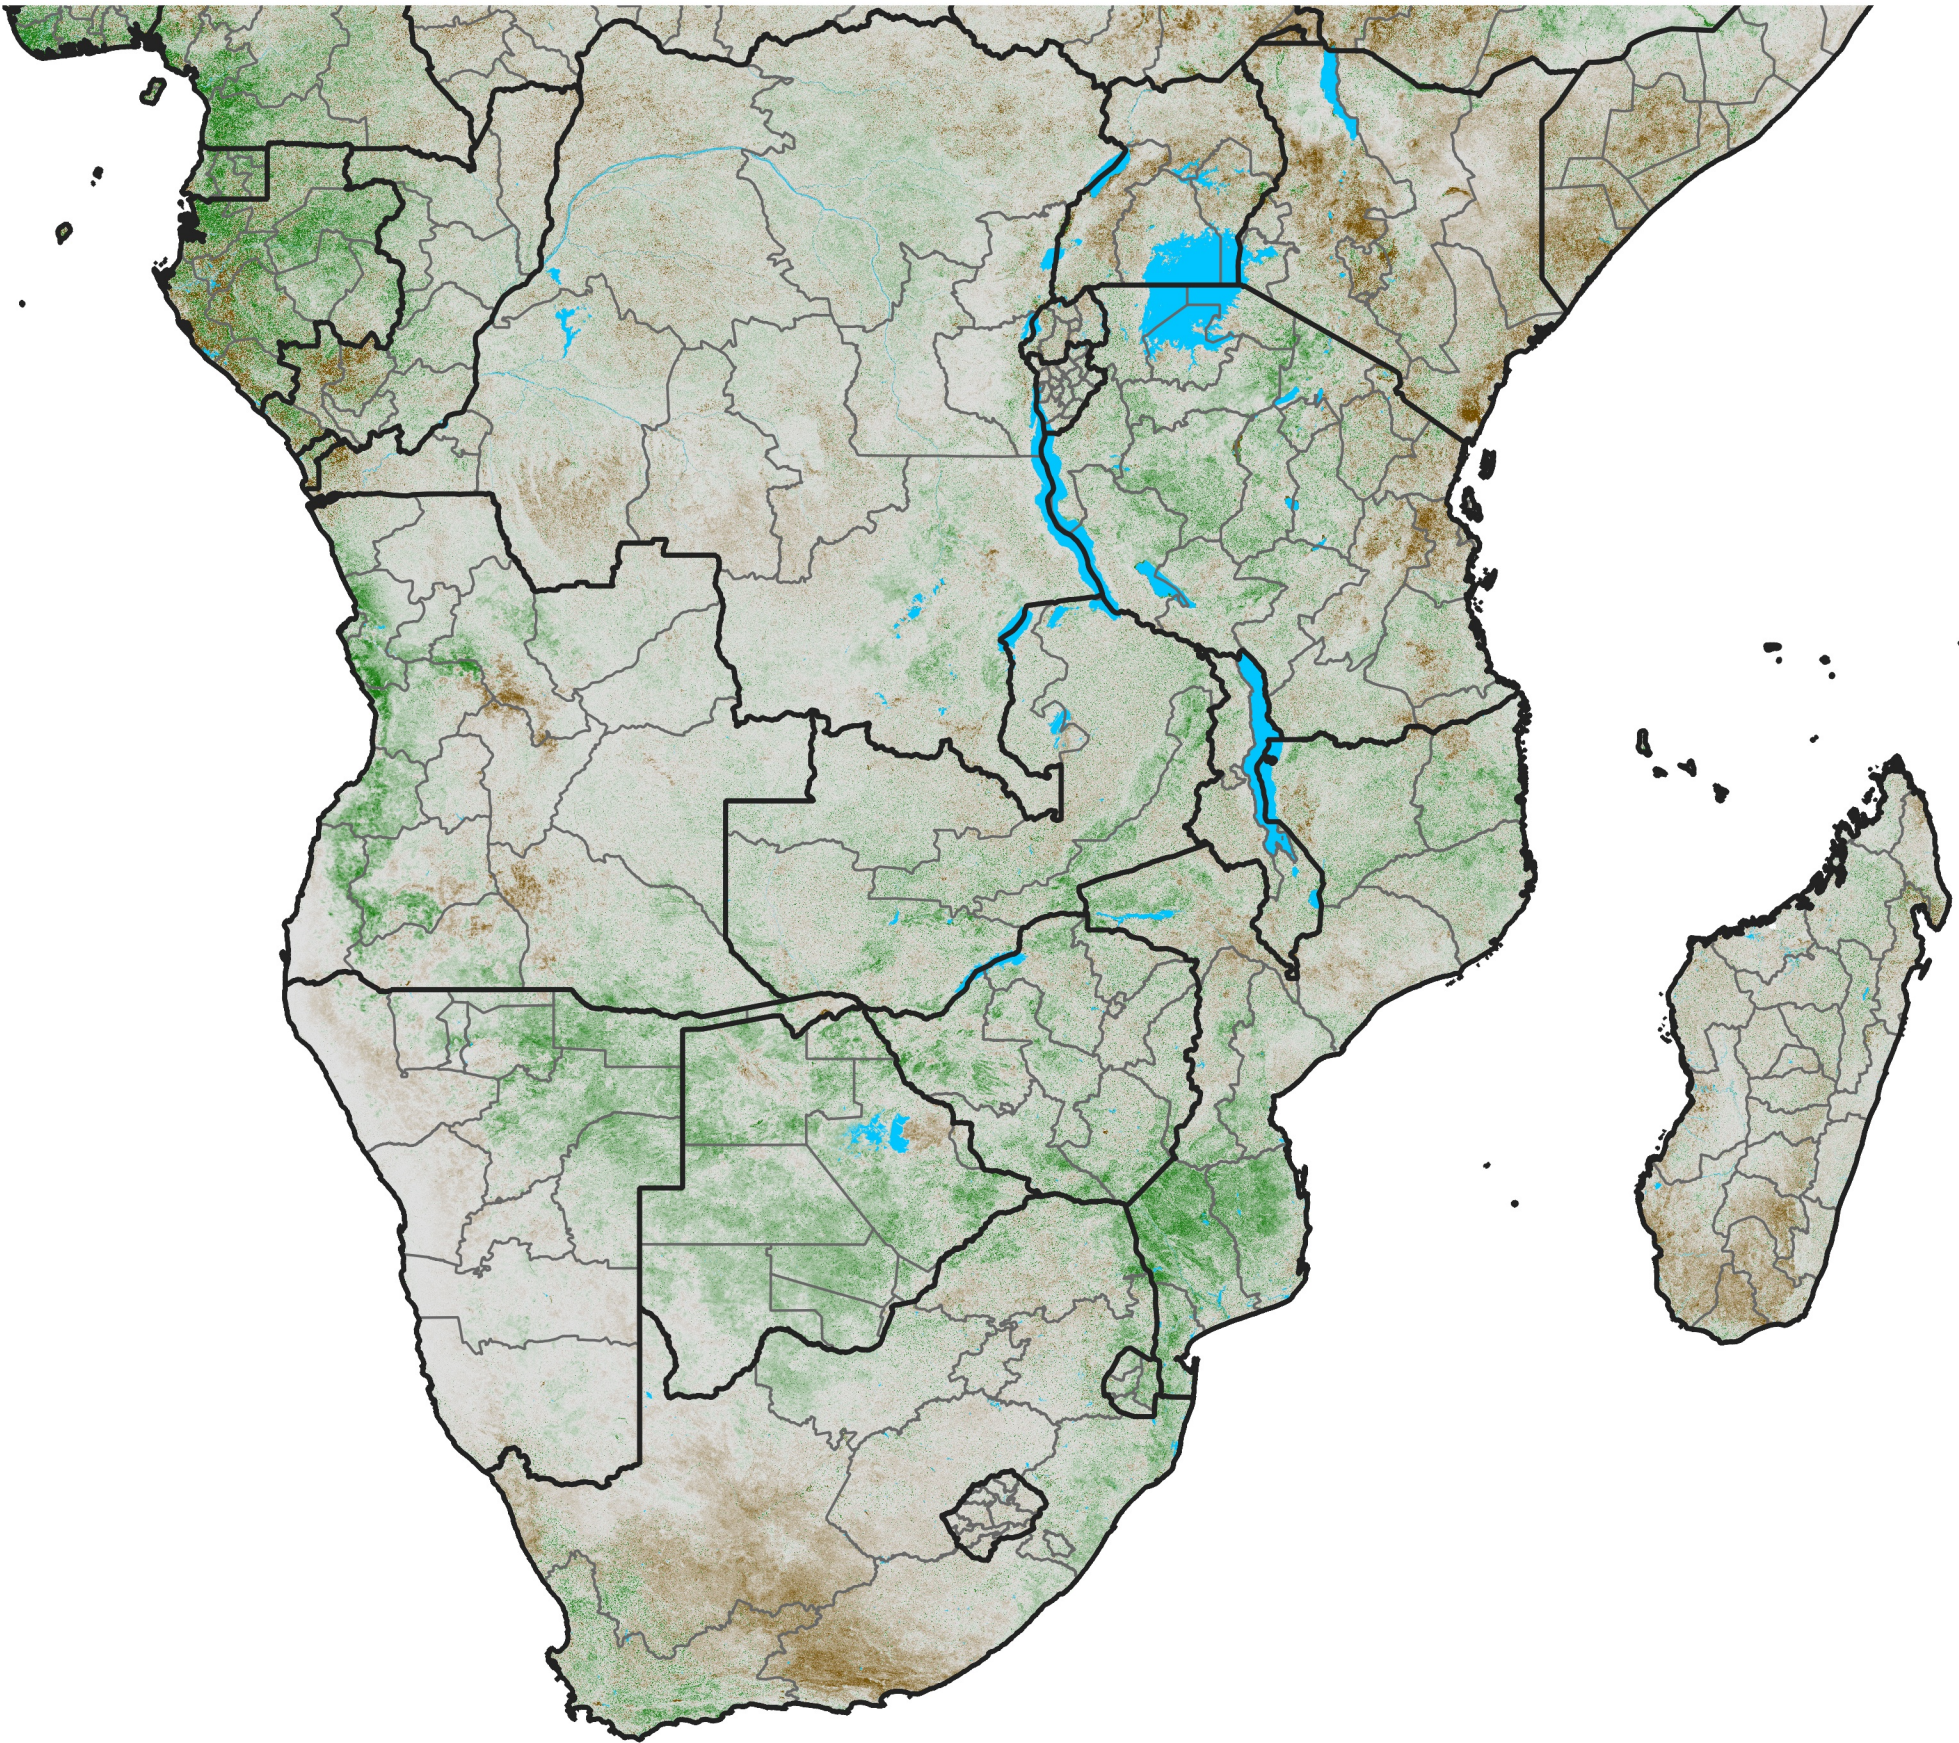

Southern Africa

NDVI Anomaly

2021 minus Mean (2012 - 2021)

Period 38 / Jul 01 - 10, 2021

NDVI Anomaly

< -0.3 -0.2 -0.1 -0.05 0.05 0.1 0.2 >0.3

Negative

No Difference